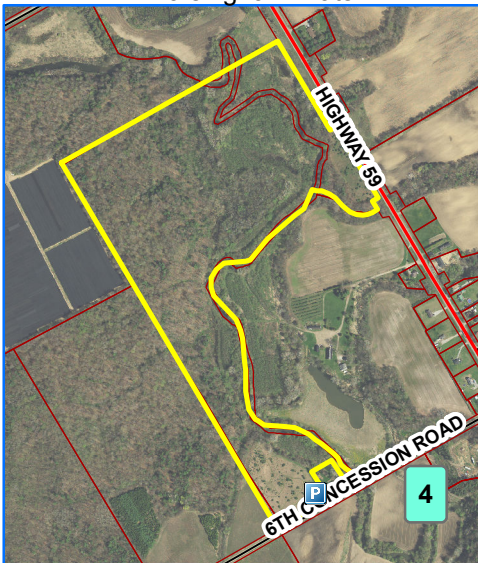

Pheasant Release Program 2019

1: Becker Anderson Lee

2: Twin Gullies CA

3: Lower Big Creek Valley CA

4: Walsingham Flats

5: Rowan Mills CA

6: C9 County Woodlot

7: C10 County Woodlot

8: C1 County Woodlot

9: Pow Wetland