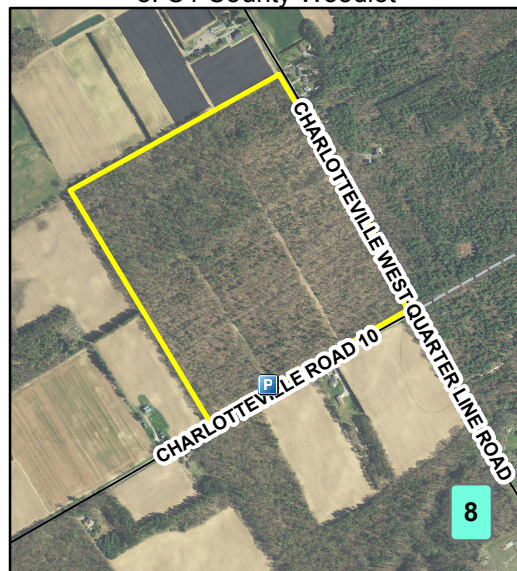

Pheasant Release Program 2019

1: Becker Anderson Lee

2: Twin Gullies CA

3: Lower Big Creek Valley CA

4: Walsingham Flats

5: Rowan Mills CA

6: C9 County Woodlot

7: C10 County Woodlot

8: C1 County Woodlot

9: Pow Wetland