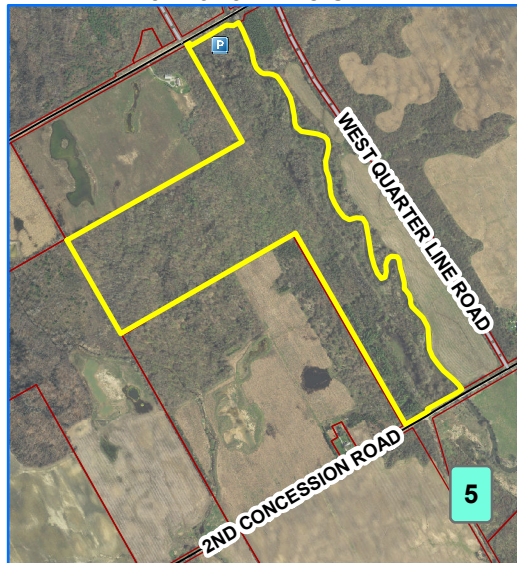

Pheasant Release Program 2019

1: Becker Anderson Lee

2: Twin Gullies CA

3: Lower Big Creek Valley CA

4: Walsingham Flats

5: Rowan Mills CA

6: C9 County Woodlot

7: C10 County Woodlot

8: C1 County Woodlot

9: Pow Wetland