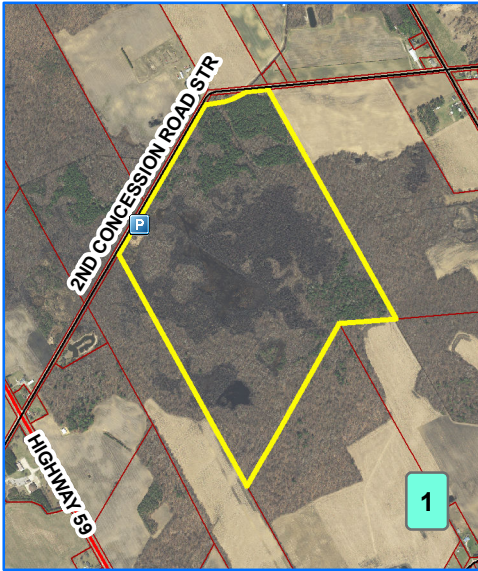

Pheasant Release Program 2019

1: Becker Anderson Lee

2: Twin Gullies CA

3: Lower Big Creek Valley CA

4: Walsingham Flats

5: Rowan Mills CA

6: C9 County Woodlot

7: C10 County Woodlot

8: C1 County Woodlot

9: Pow Wetland