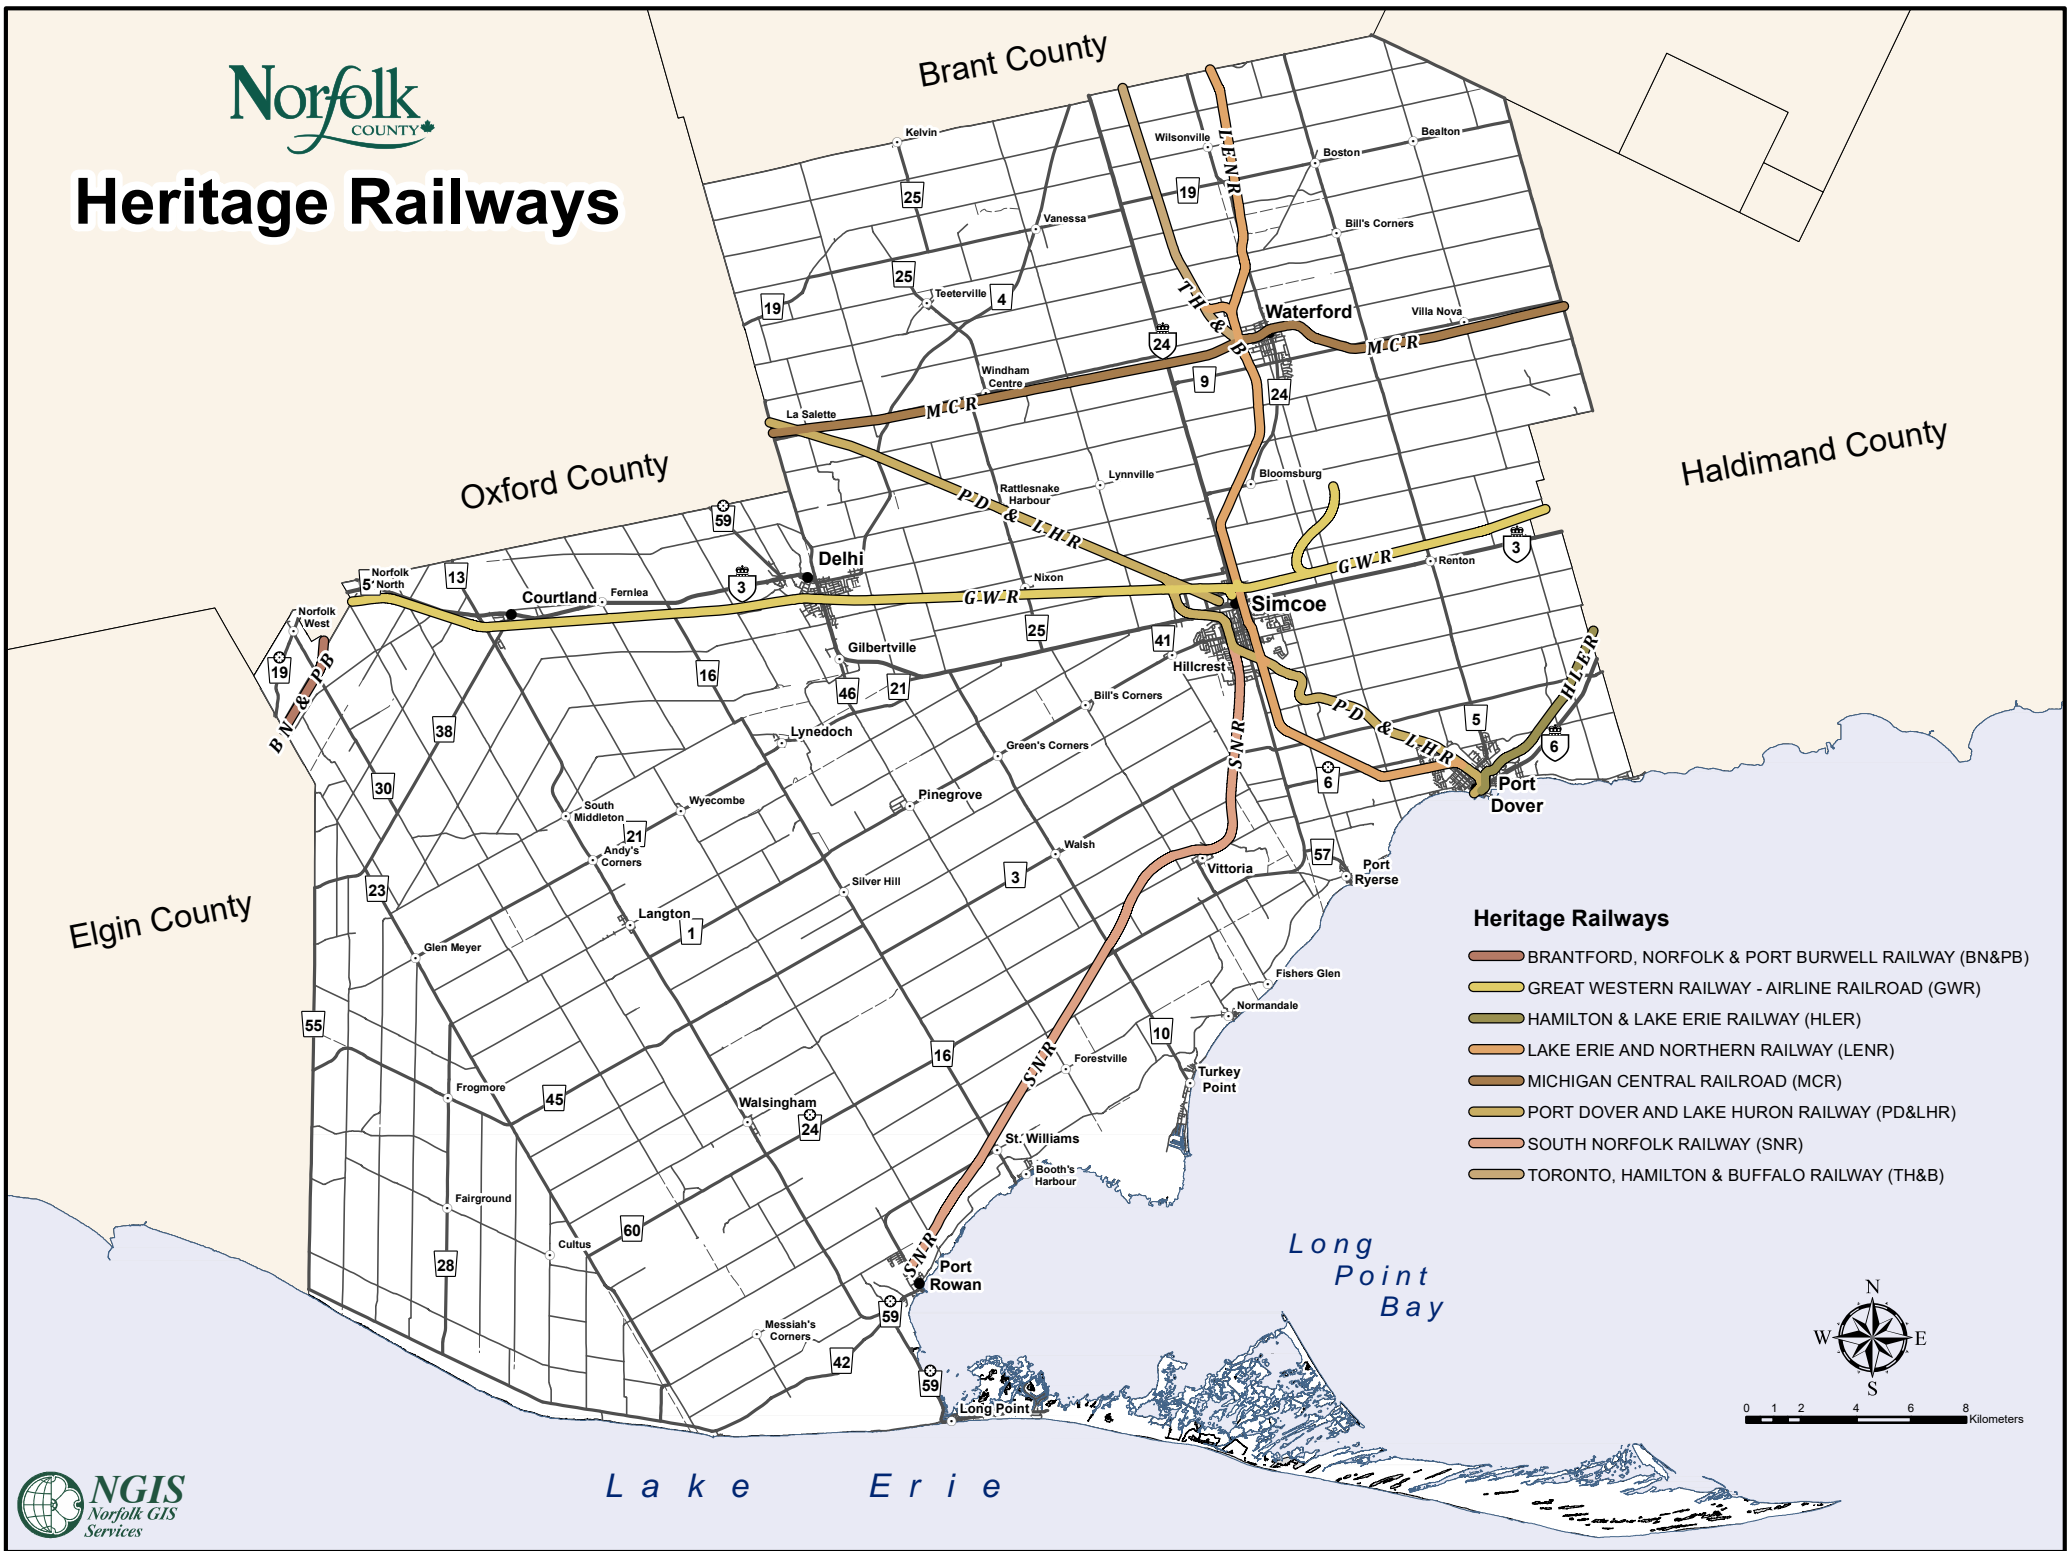

Heritage Railways

Heritage Railways

- BRANTFORD, NORFOLK & PORT BURWELL RAILWAY (BN&PB)
- GREAT WESTERN RAILWAY - AIRLINE RAILROAD (GWR)
- HAMILTON & LAKE ERIE RAILWAY (HLER)
- LAKE ERIE AND NORTHERN RAILWAY (LENR)
- MICHIGAN CENTRAL RAILROAD (MCR)
- PORT DOVER AND LAKE HURON RAILWAY (PD&LHR)
- SOUTH NORFOLK RAILWAY (SNR)
- TORONTO, HAMILTON & BUFFALO RAILWAY (TH&B)

0 1 2 4 6 8 Kilometers