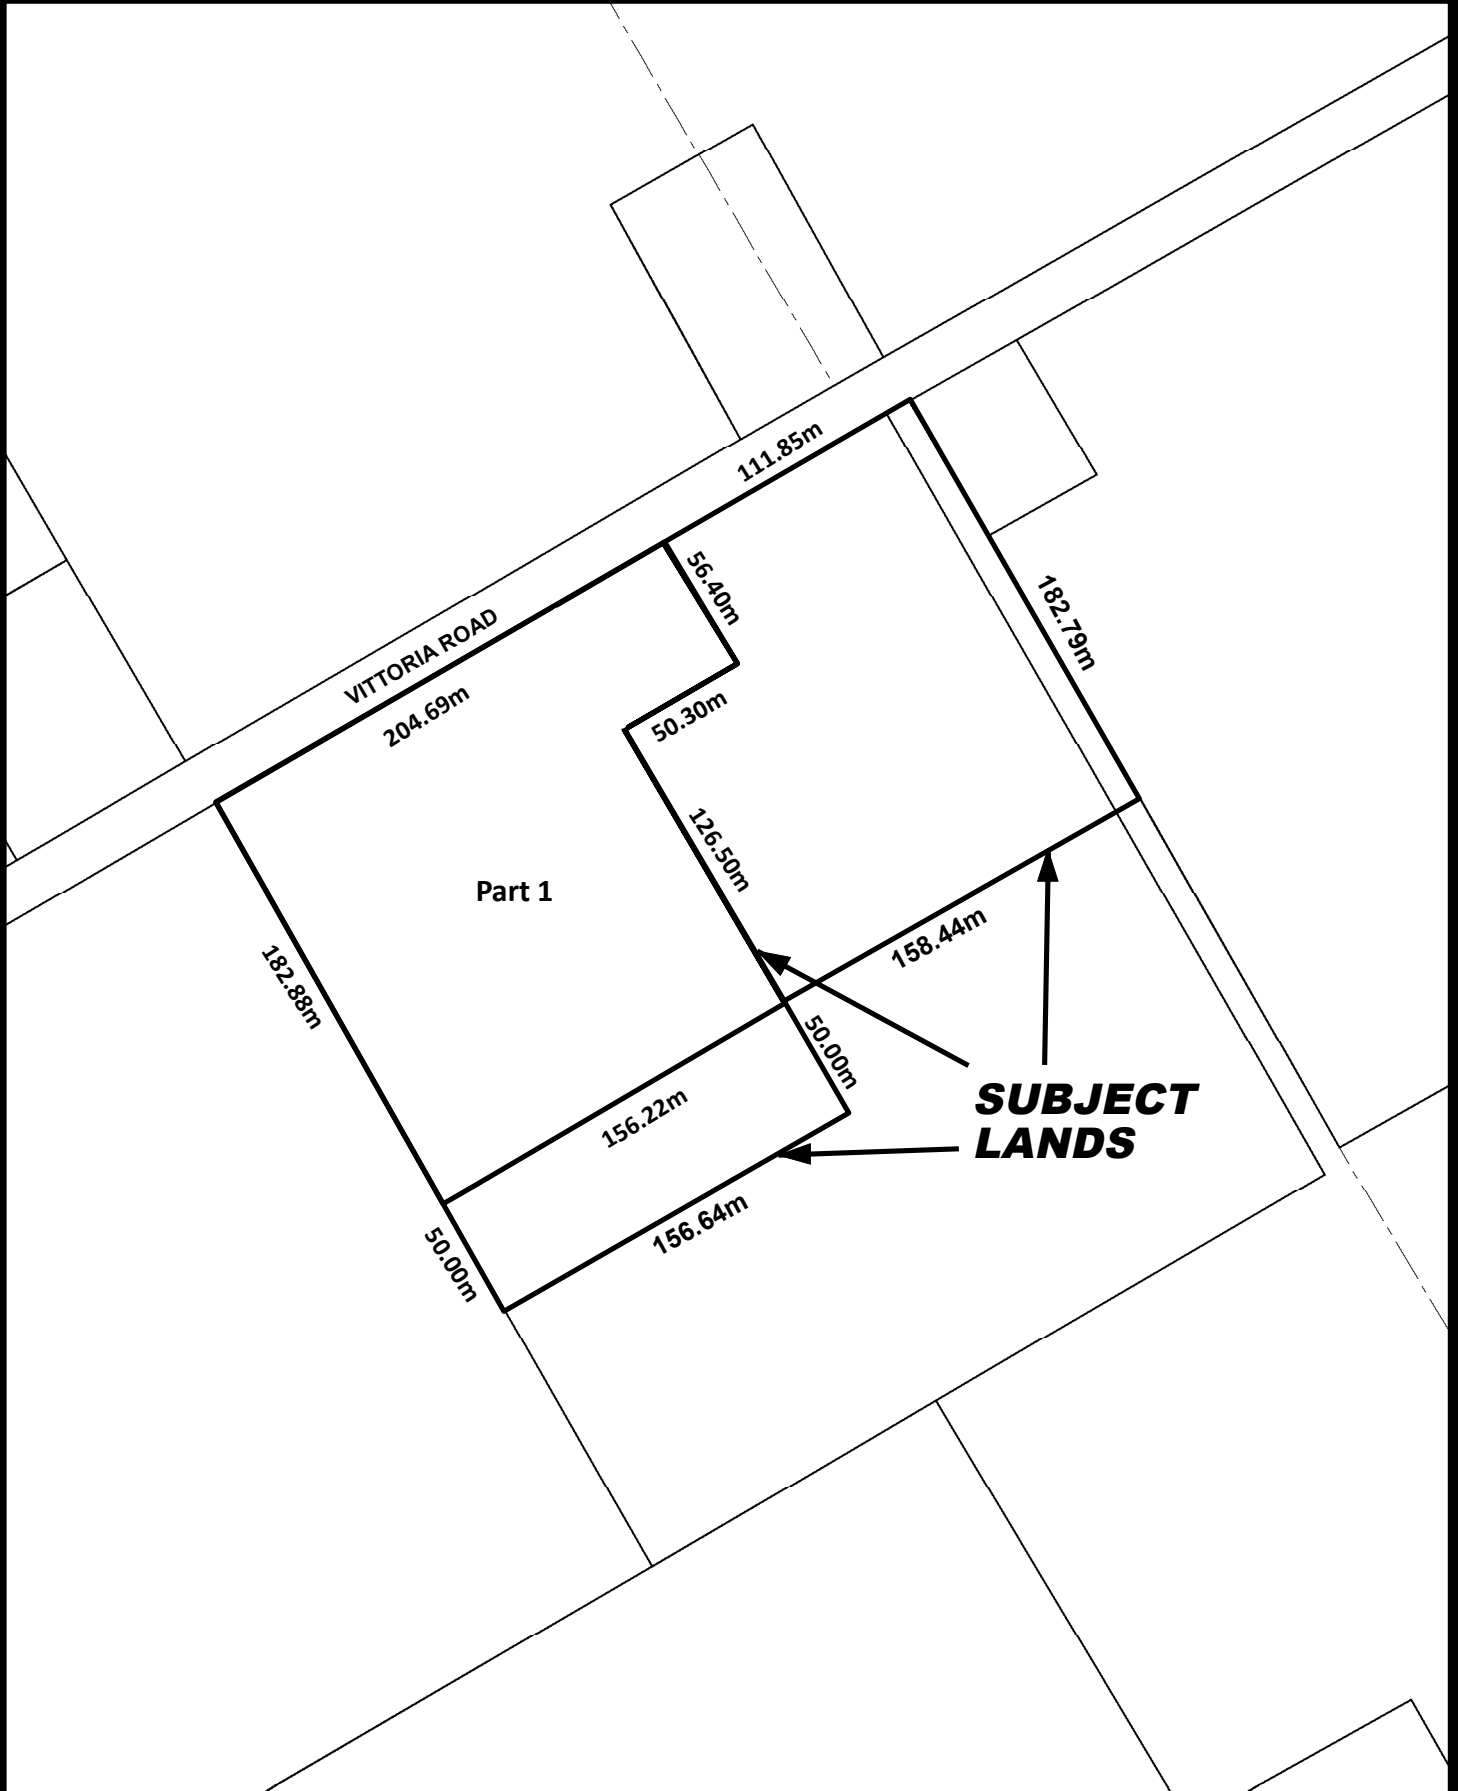

1:3,000

Schedule 14.233.1

NORFOLK COUNTY

Geographic Township of CHARLOTTEVILLE