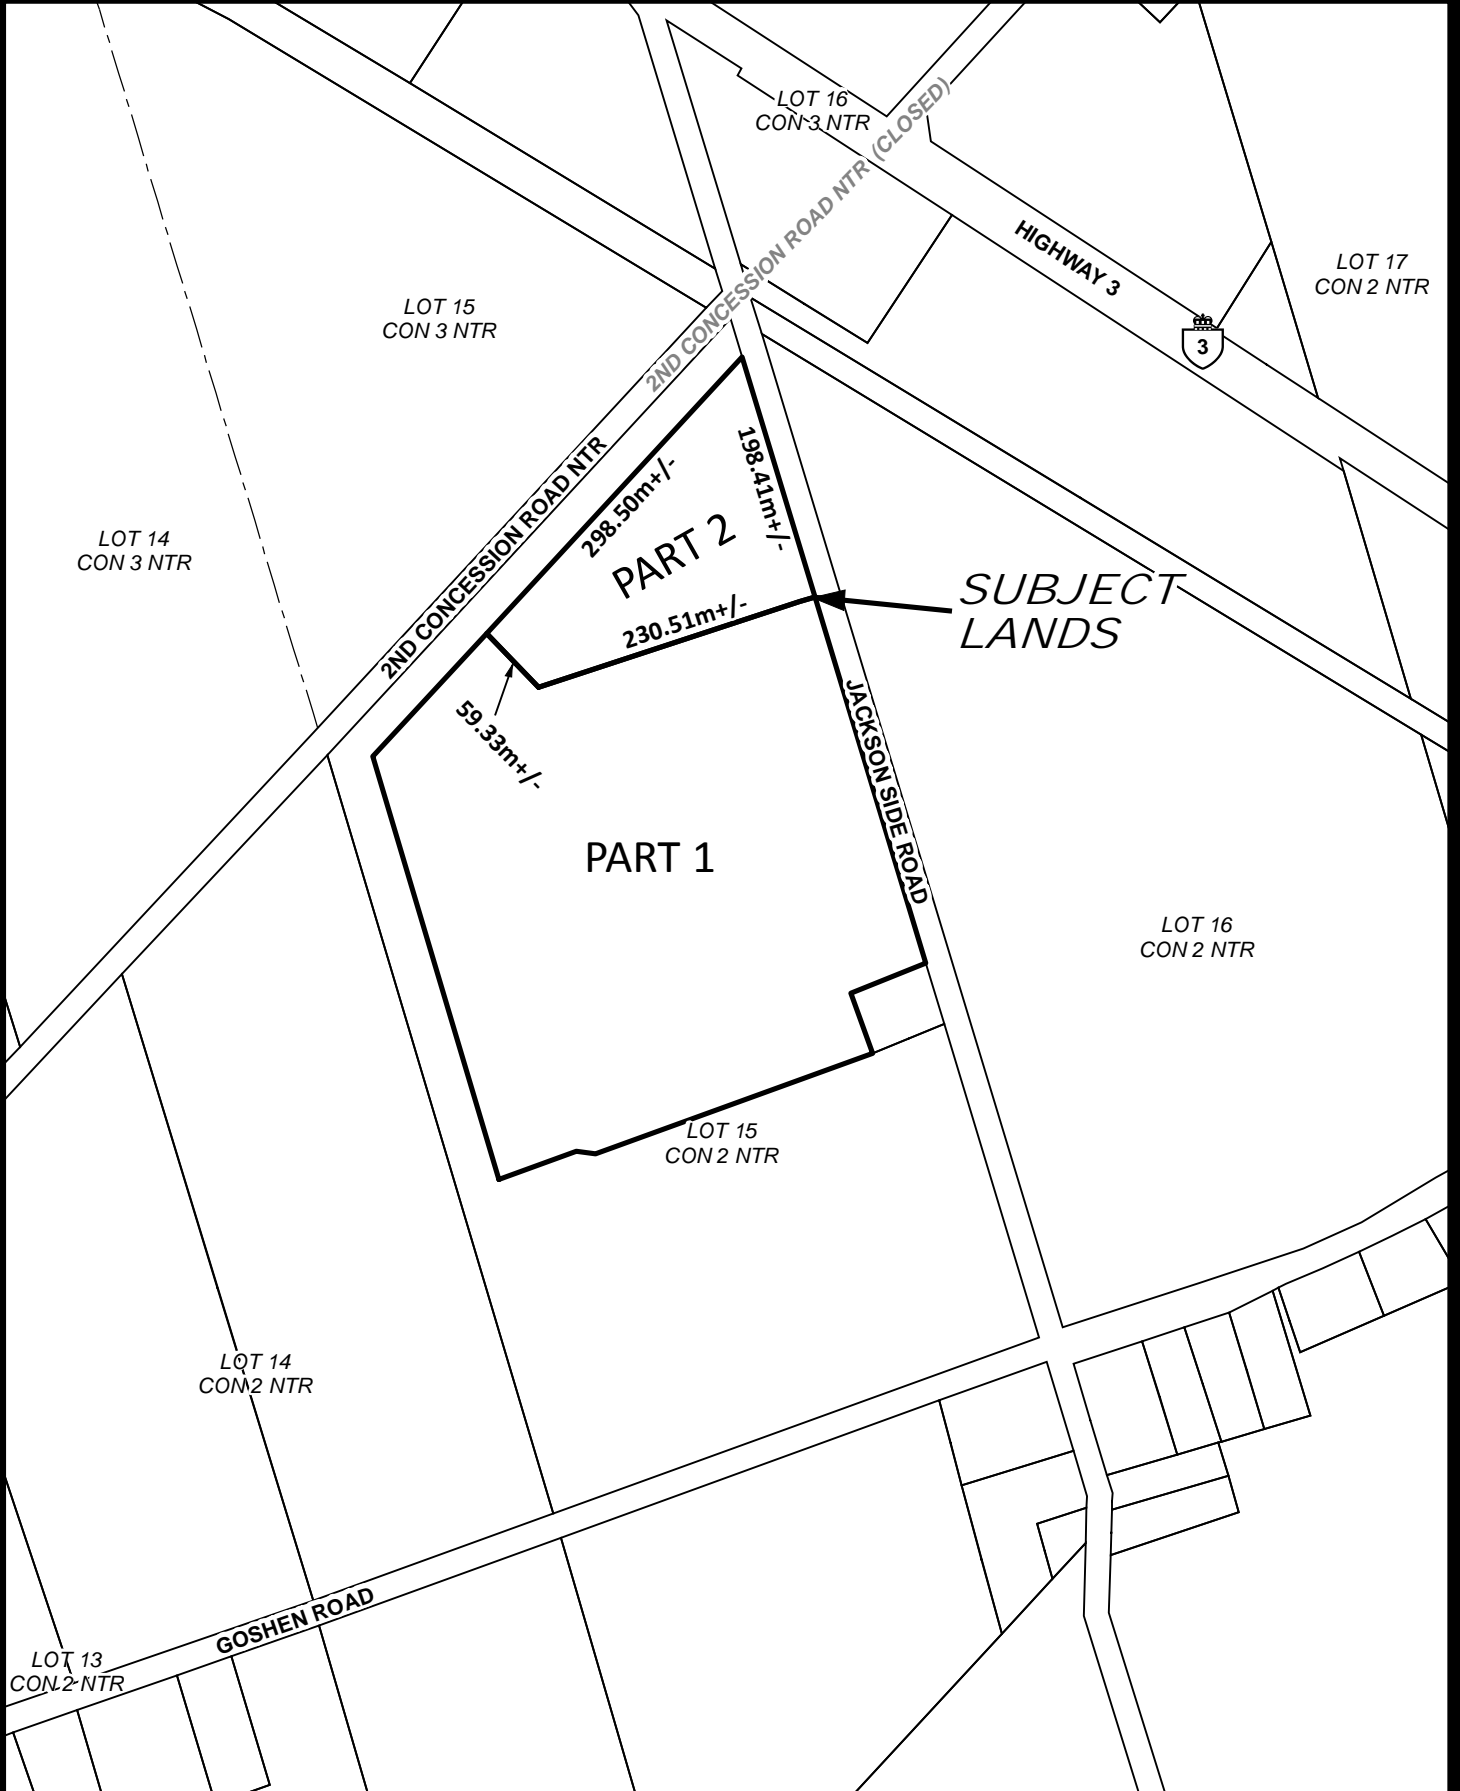

1:6,000

Schedule 14.130.1

NORFOLK COUNTY

Geographic Township of MIDDLETON