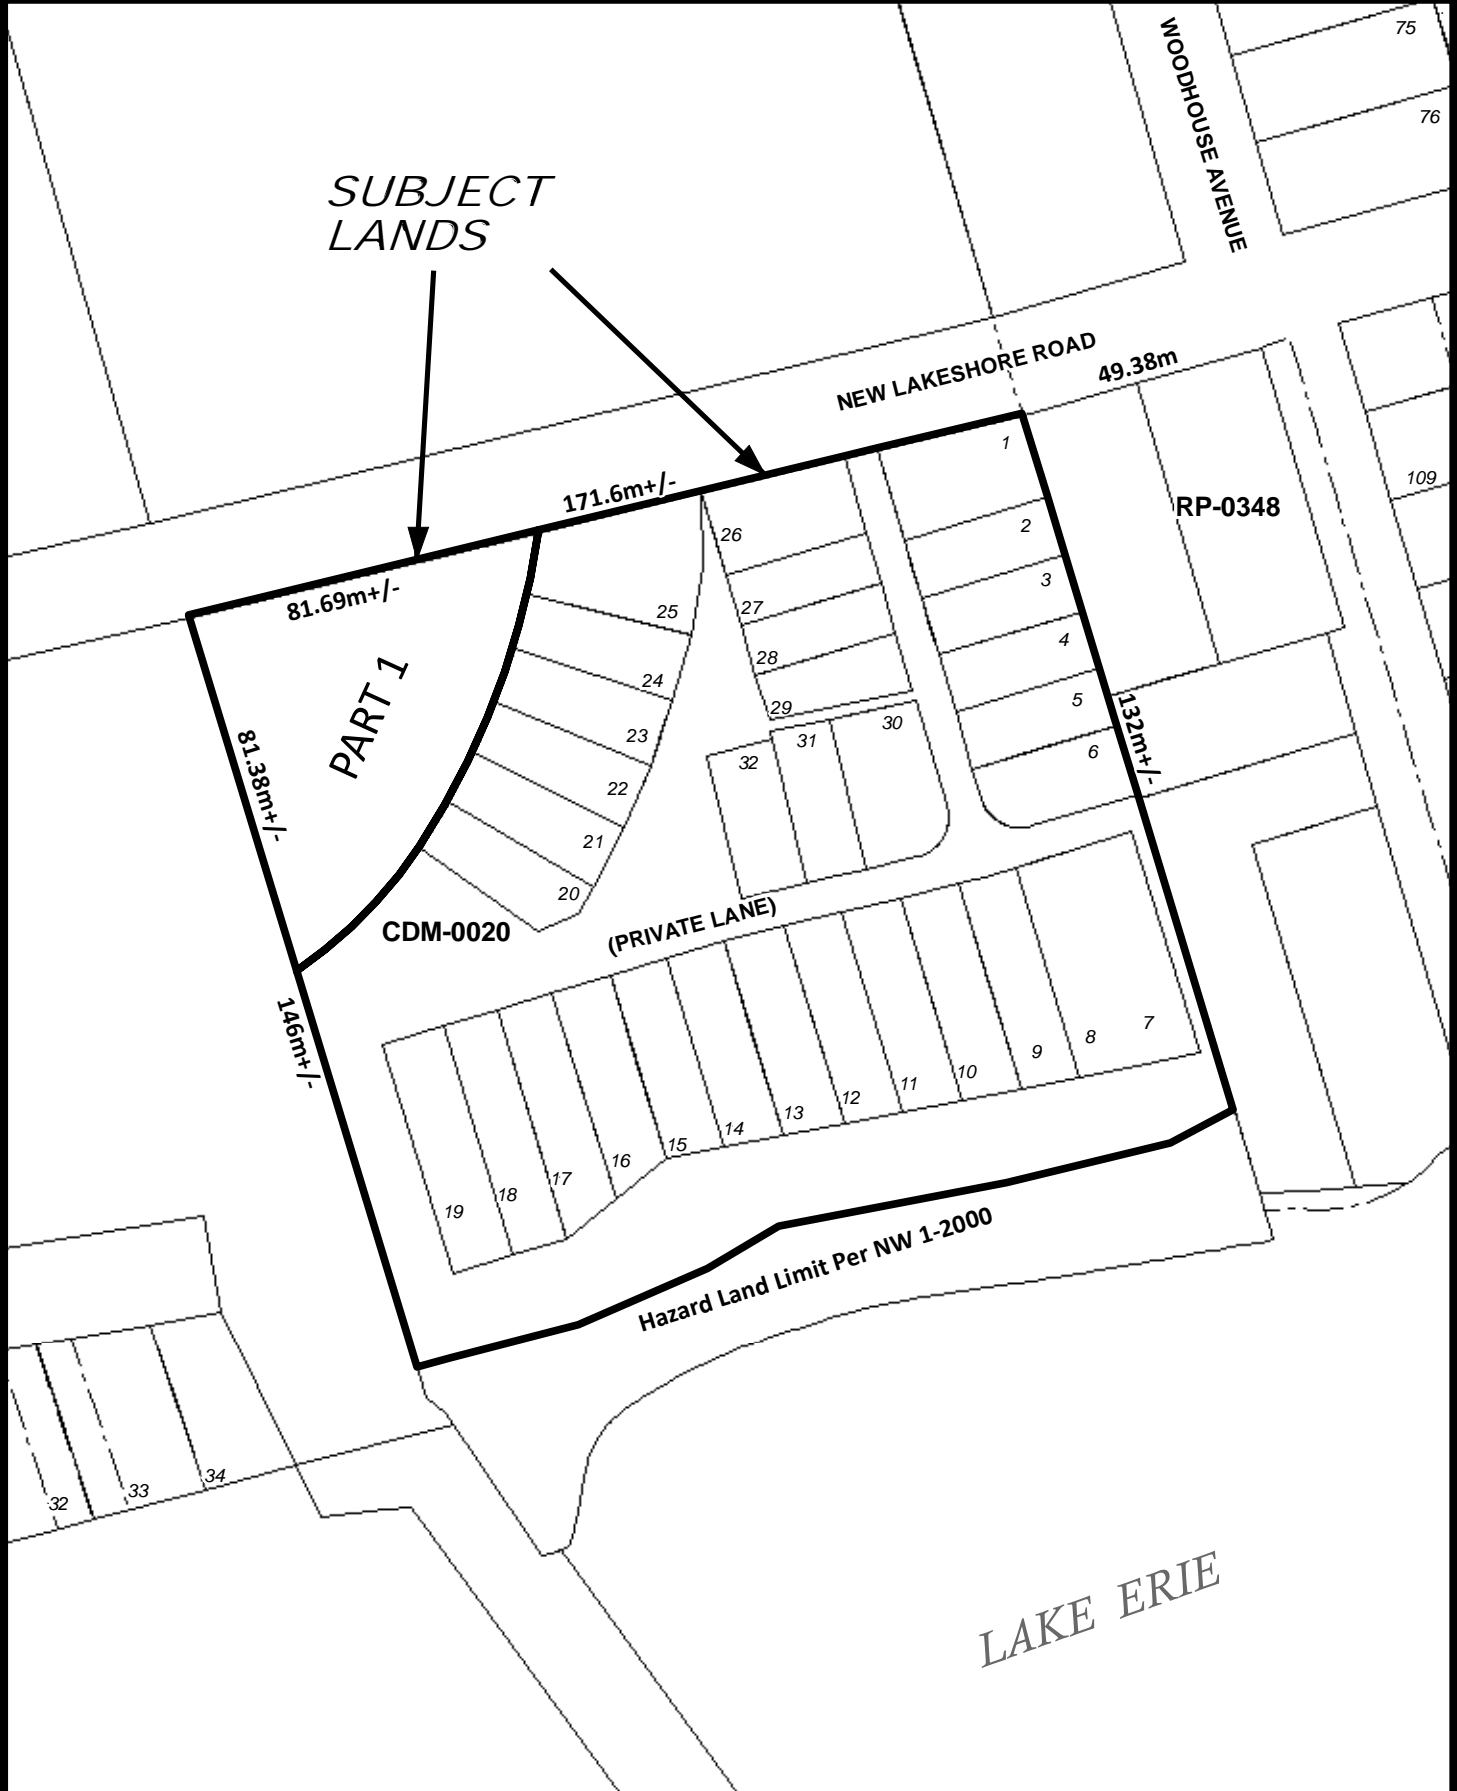

1:1,500

Schedule 14.583.1

NORFOLK COUNTY

Geographic Township of WOODHOUSE