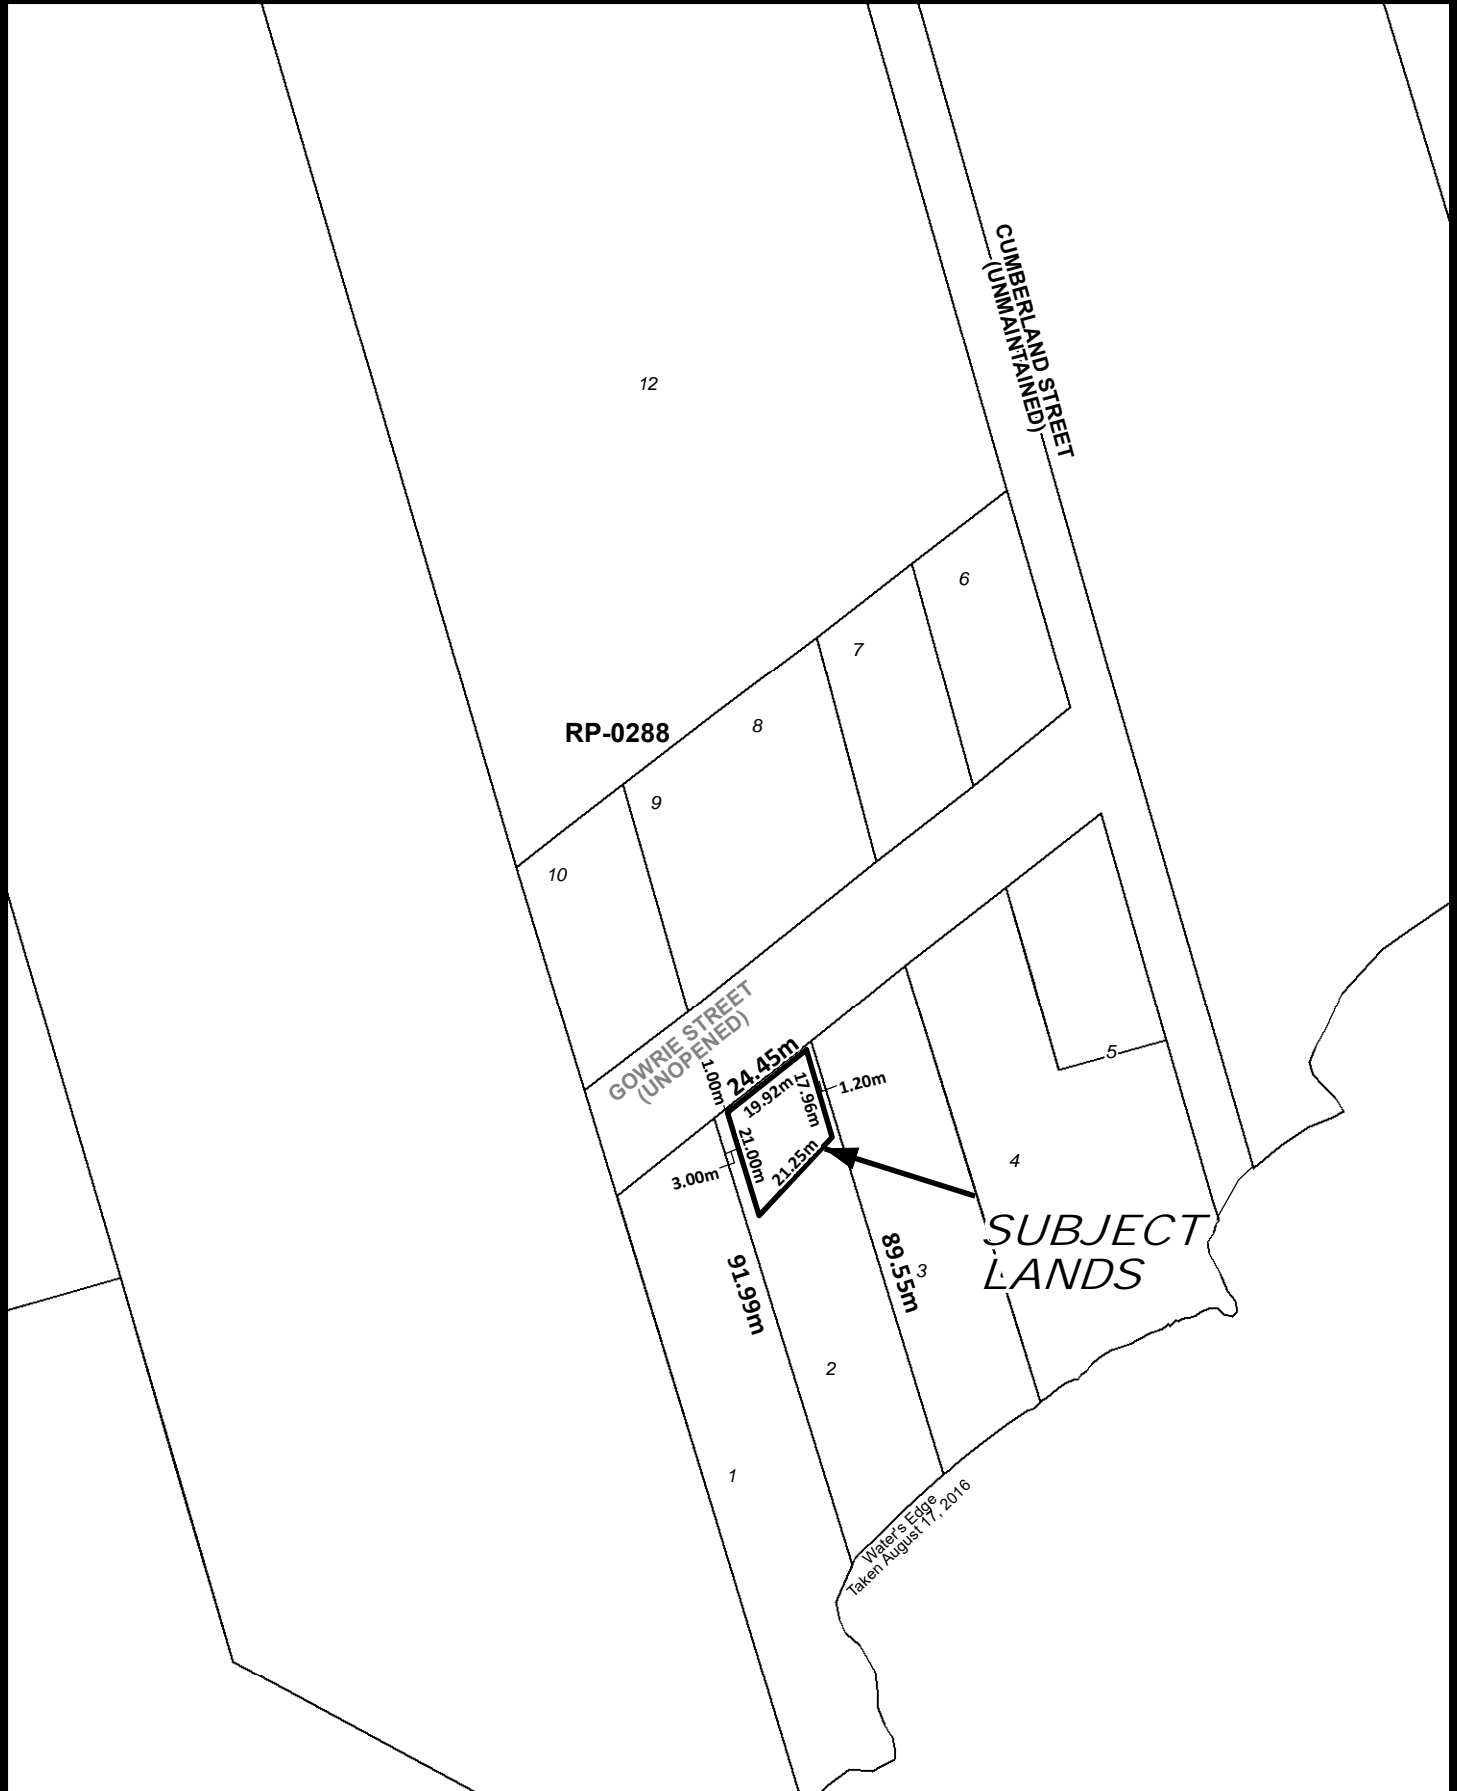

1:1,500

Schedule 14.924.1

NORFOLK COUNTY

Geographic Township of WOODHOUSE