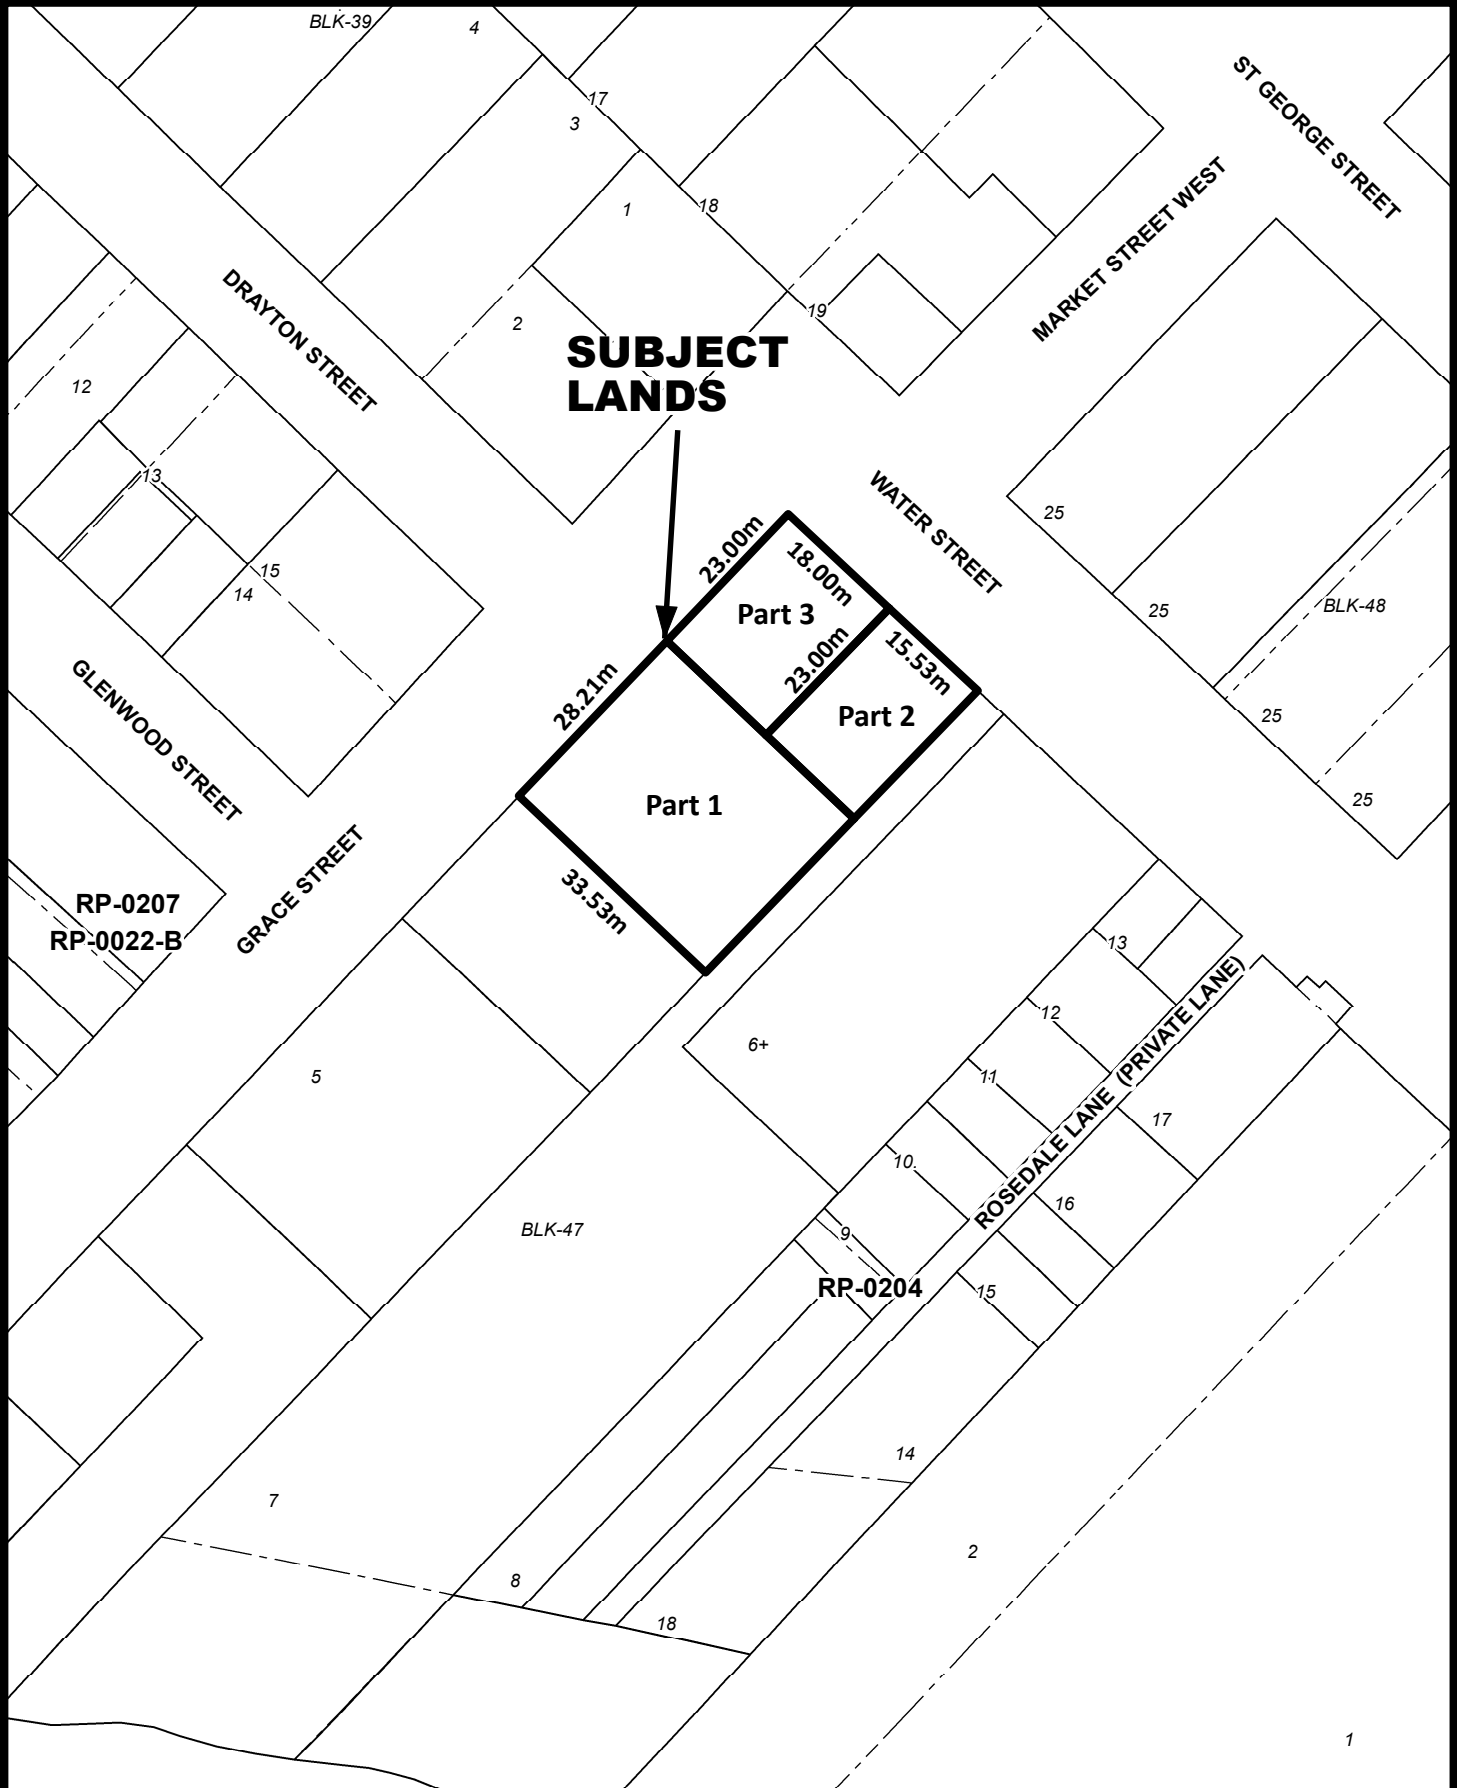

1:1,000

Schedule 14.560.1

NORFOLK COUNTY

Urban Area of PORT DOVER