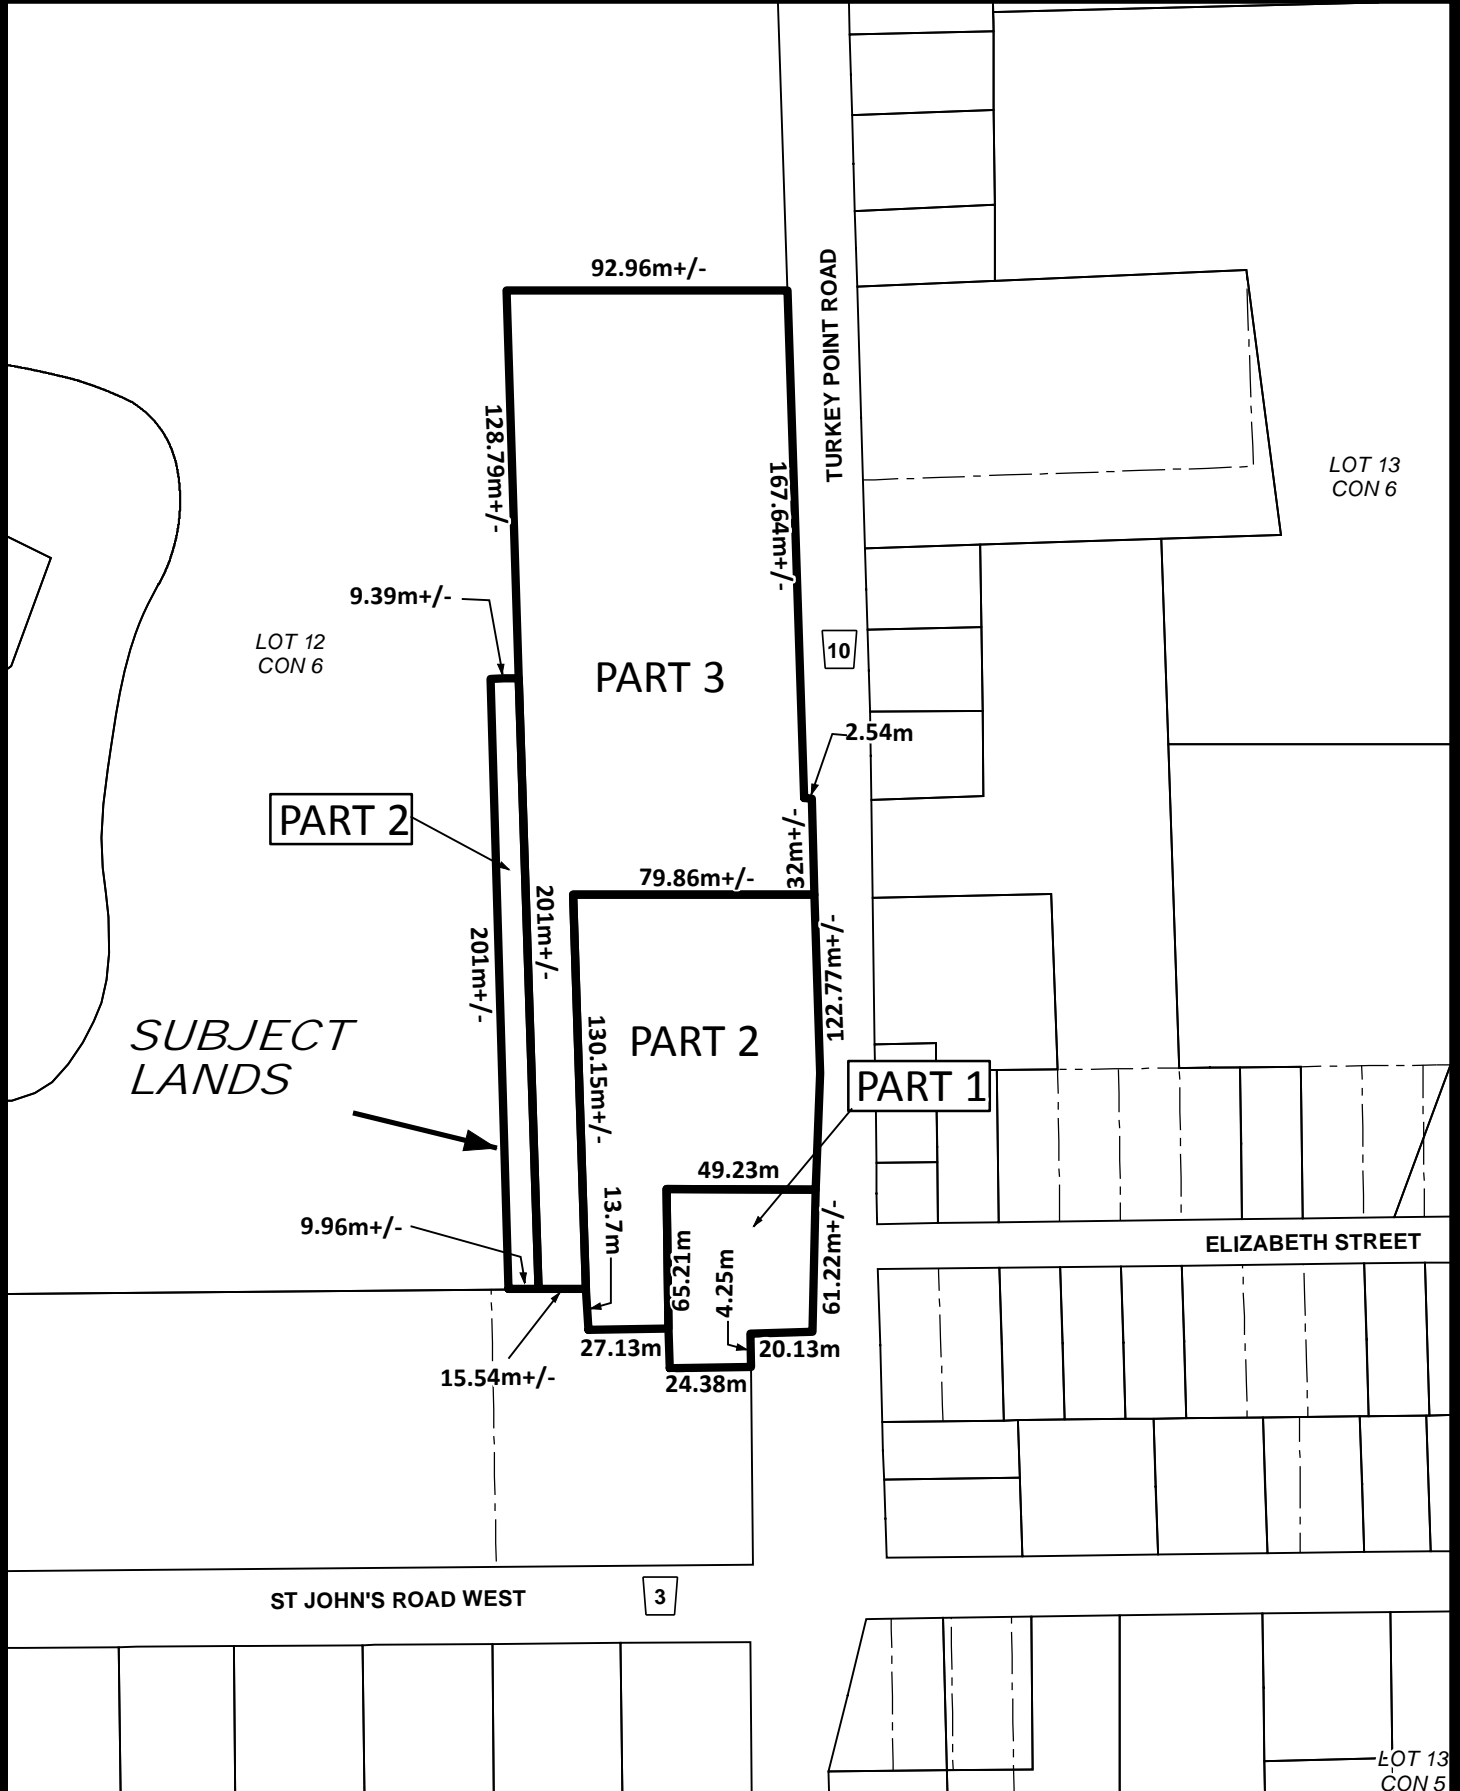

1:2,500

Schedule 14.241.1

NORFOLK COUNTY

Geographic Township of CHARLOTTEVILLE