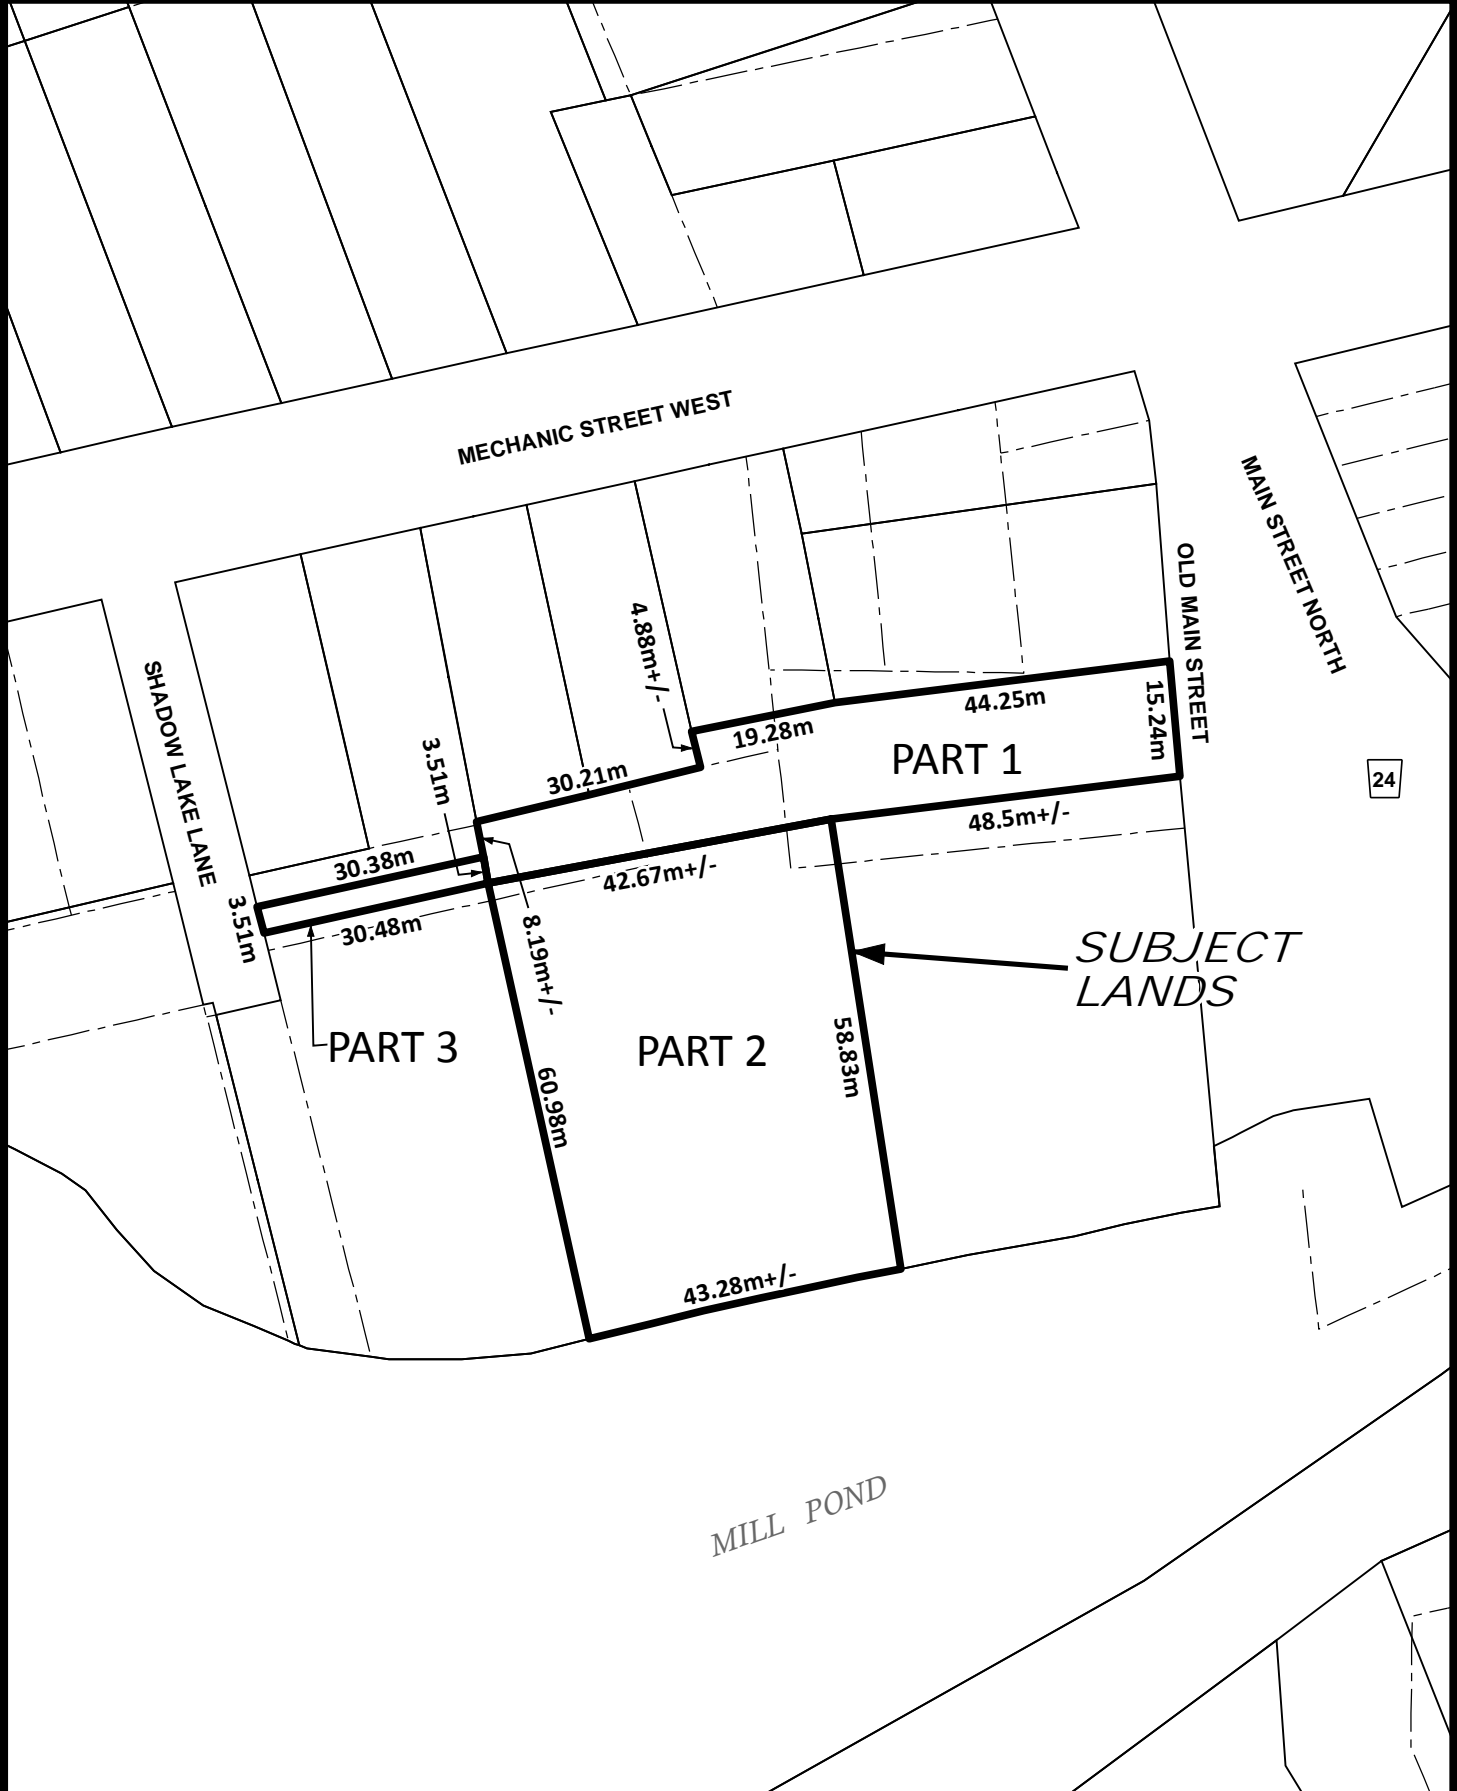

1:1,000

Schedule 14.475.1

NORFOLK COUNTY

Urban Area of WATERFORD