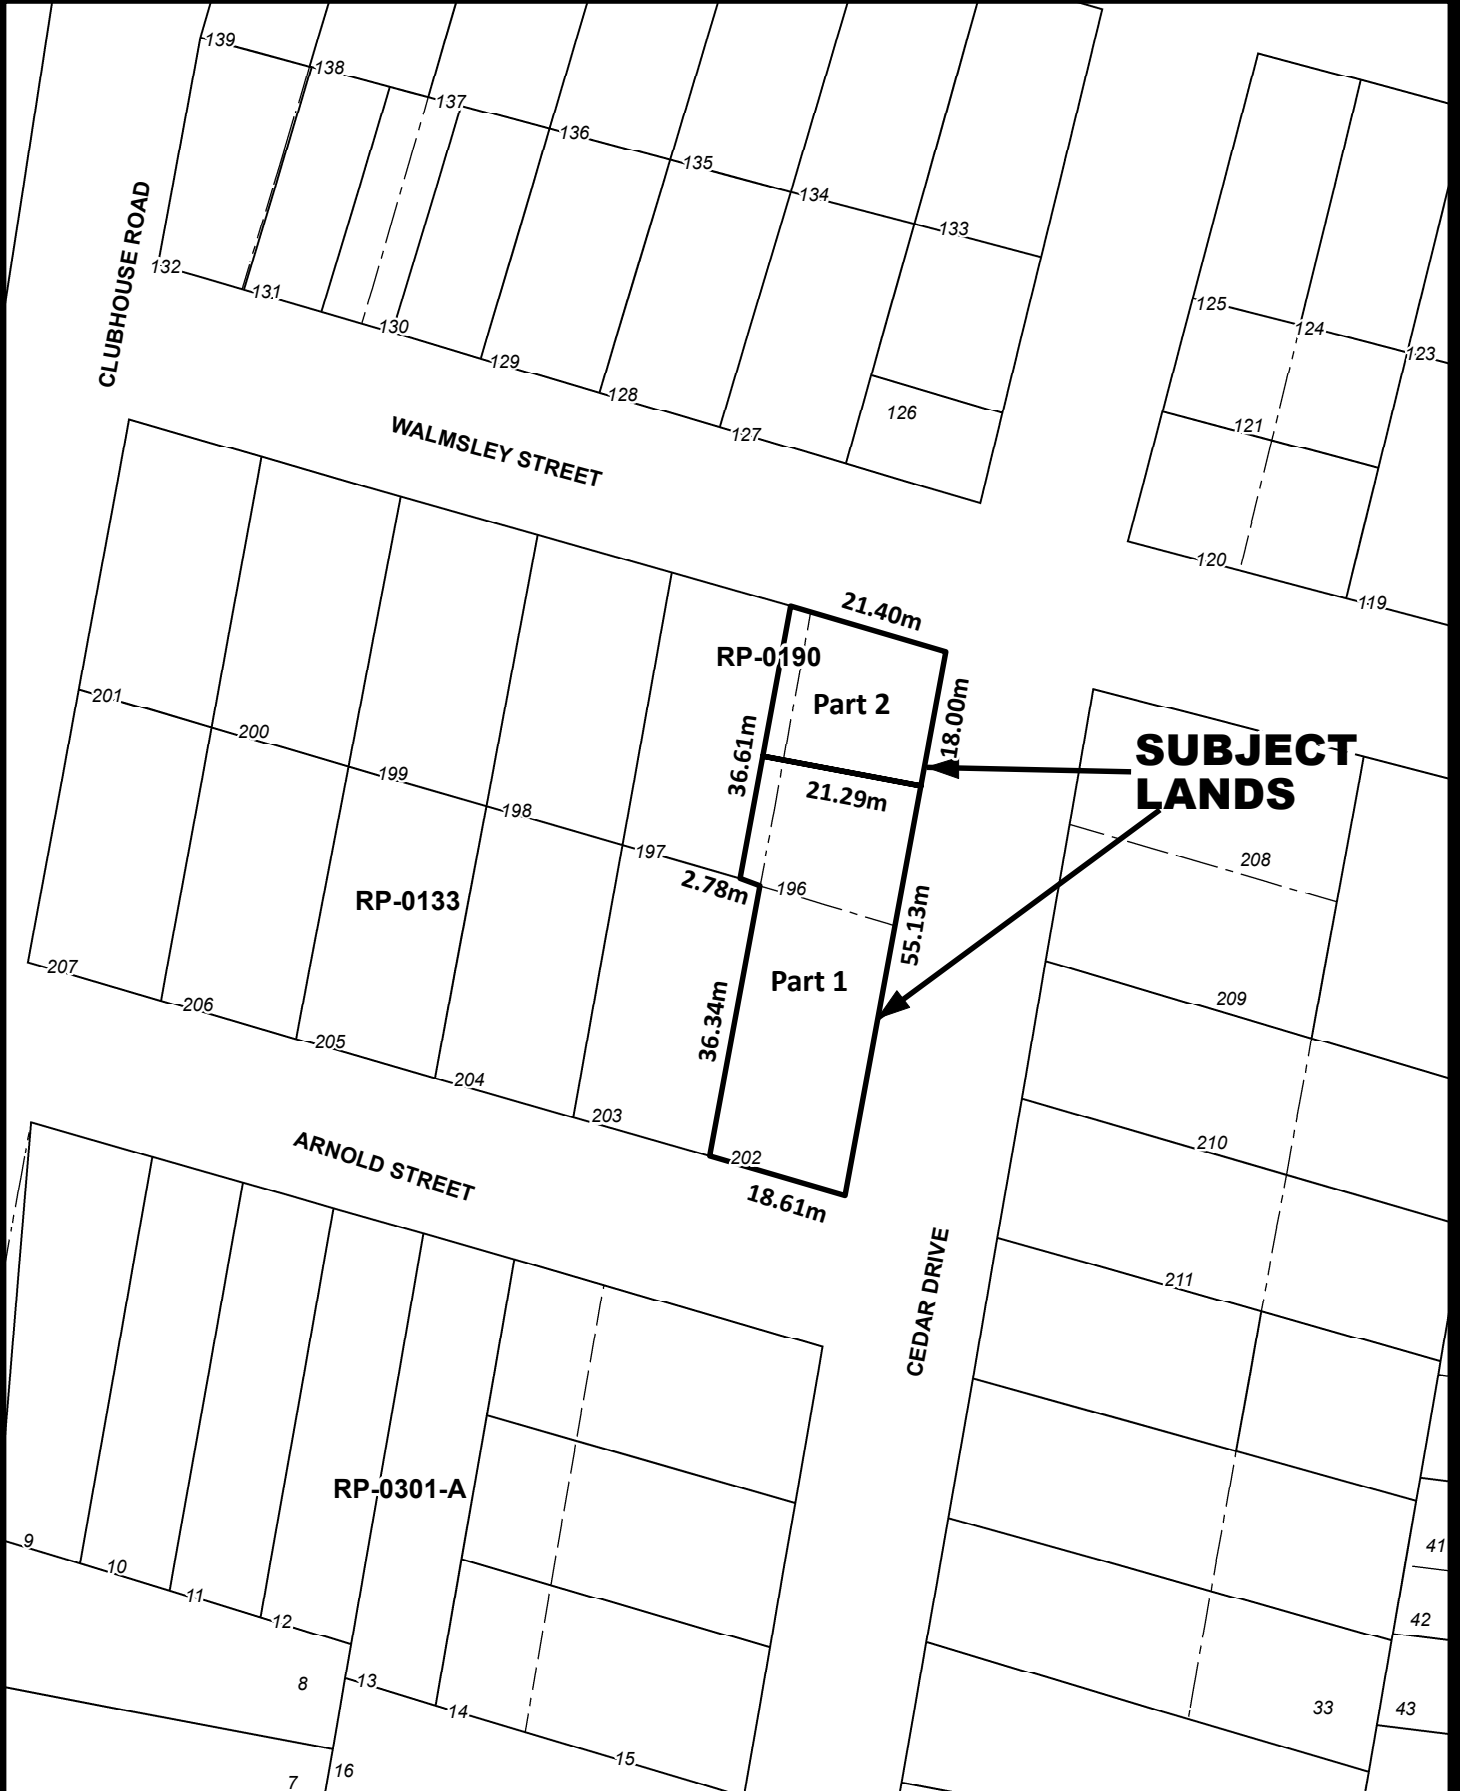

1:1,000

Schedule 14.718.1

NORFOLK COUNTY

Geographic Township of CHARLOTTEVILLE