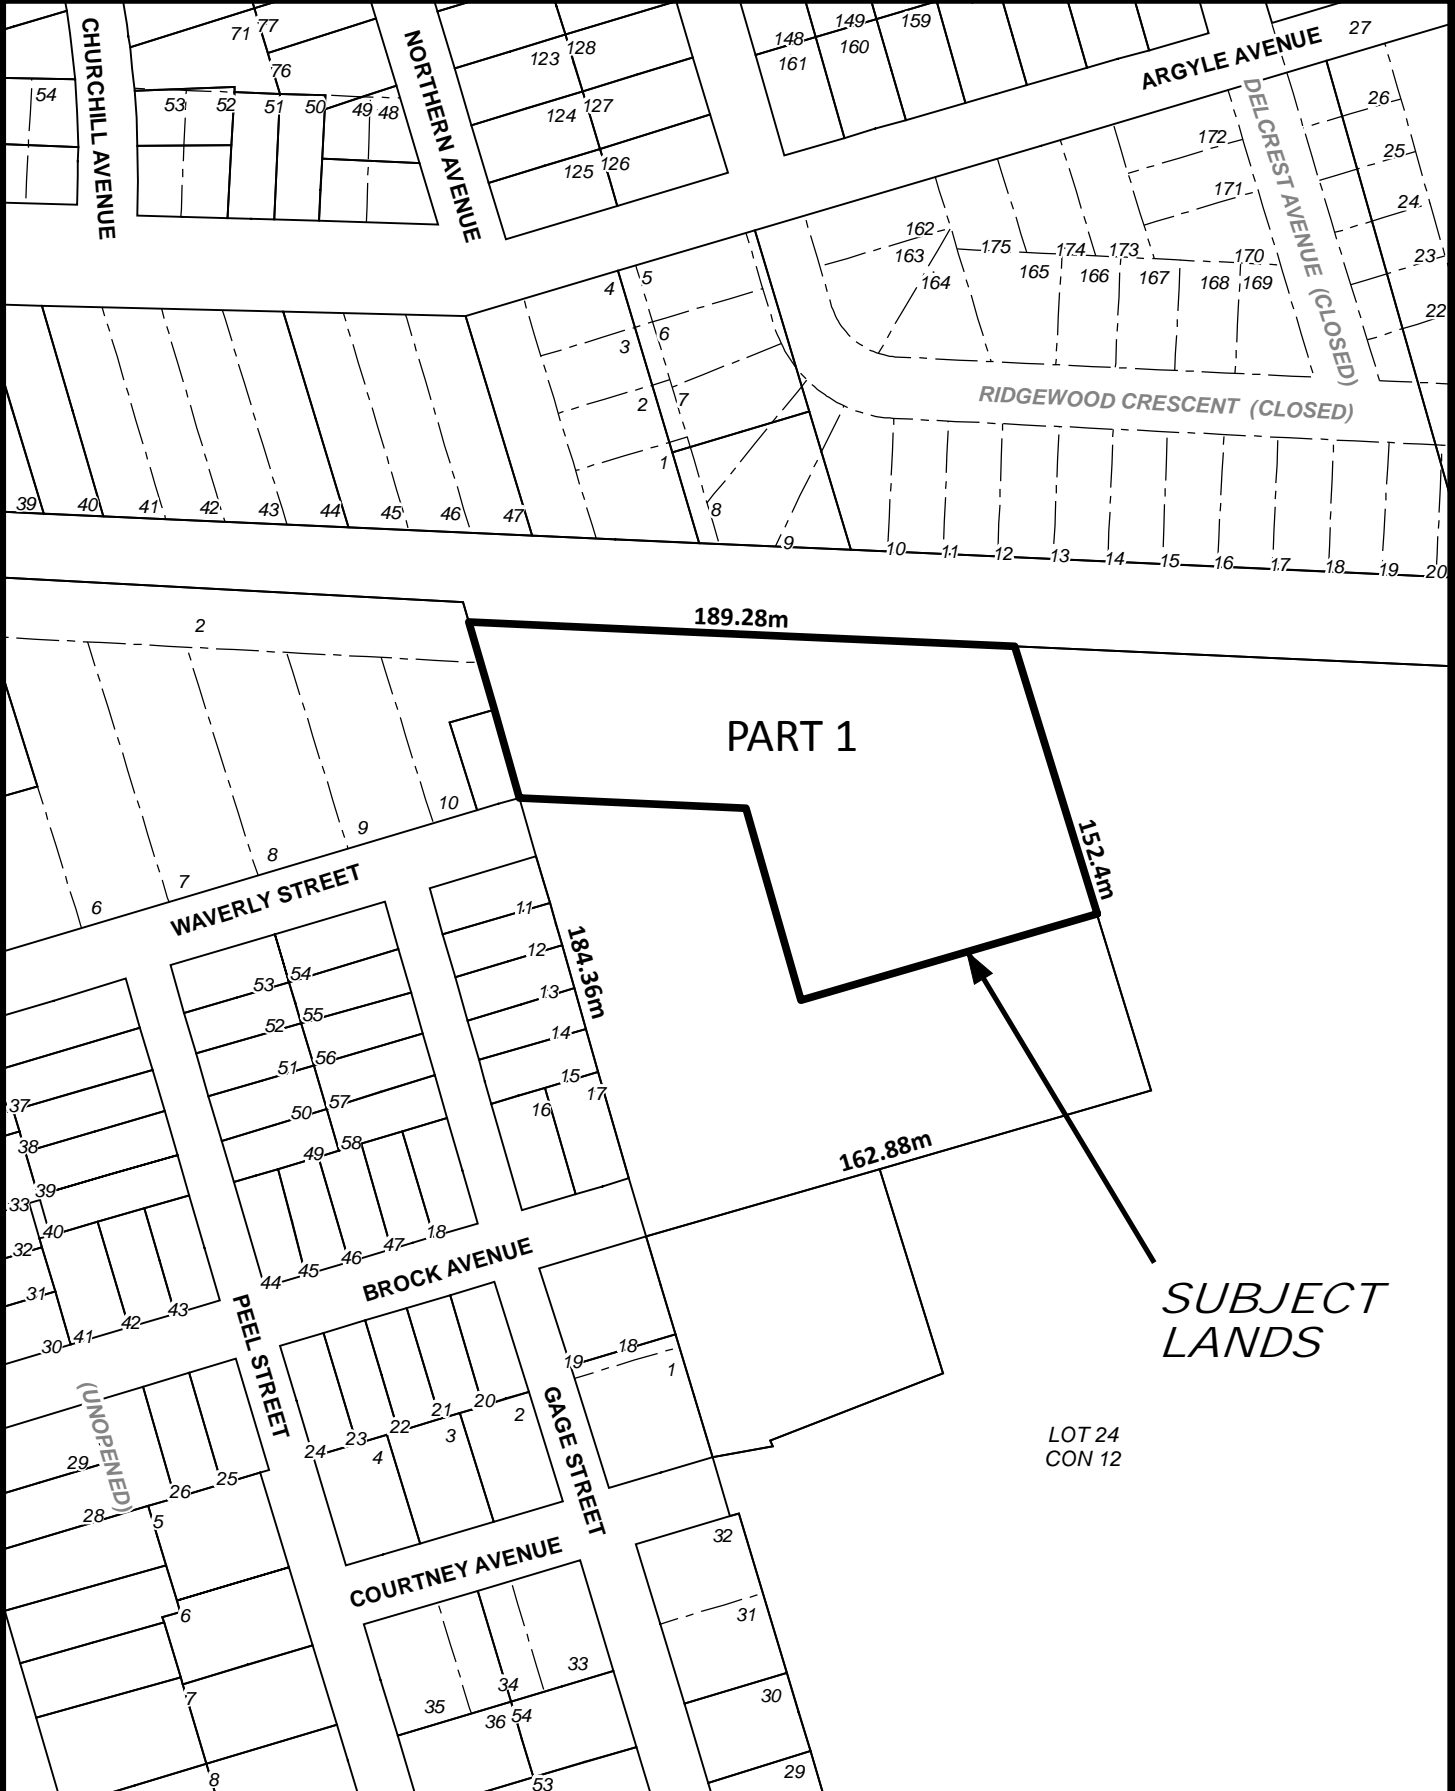

1:2,500

Schedule 14.439.1

NORFOLK COUNTY

Geographic Township of WINDHAM