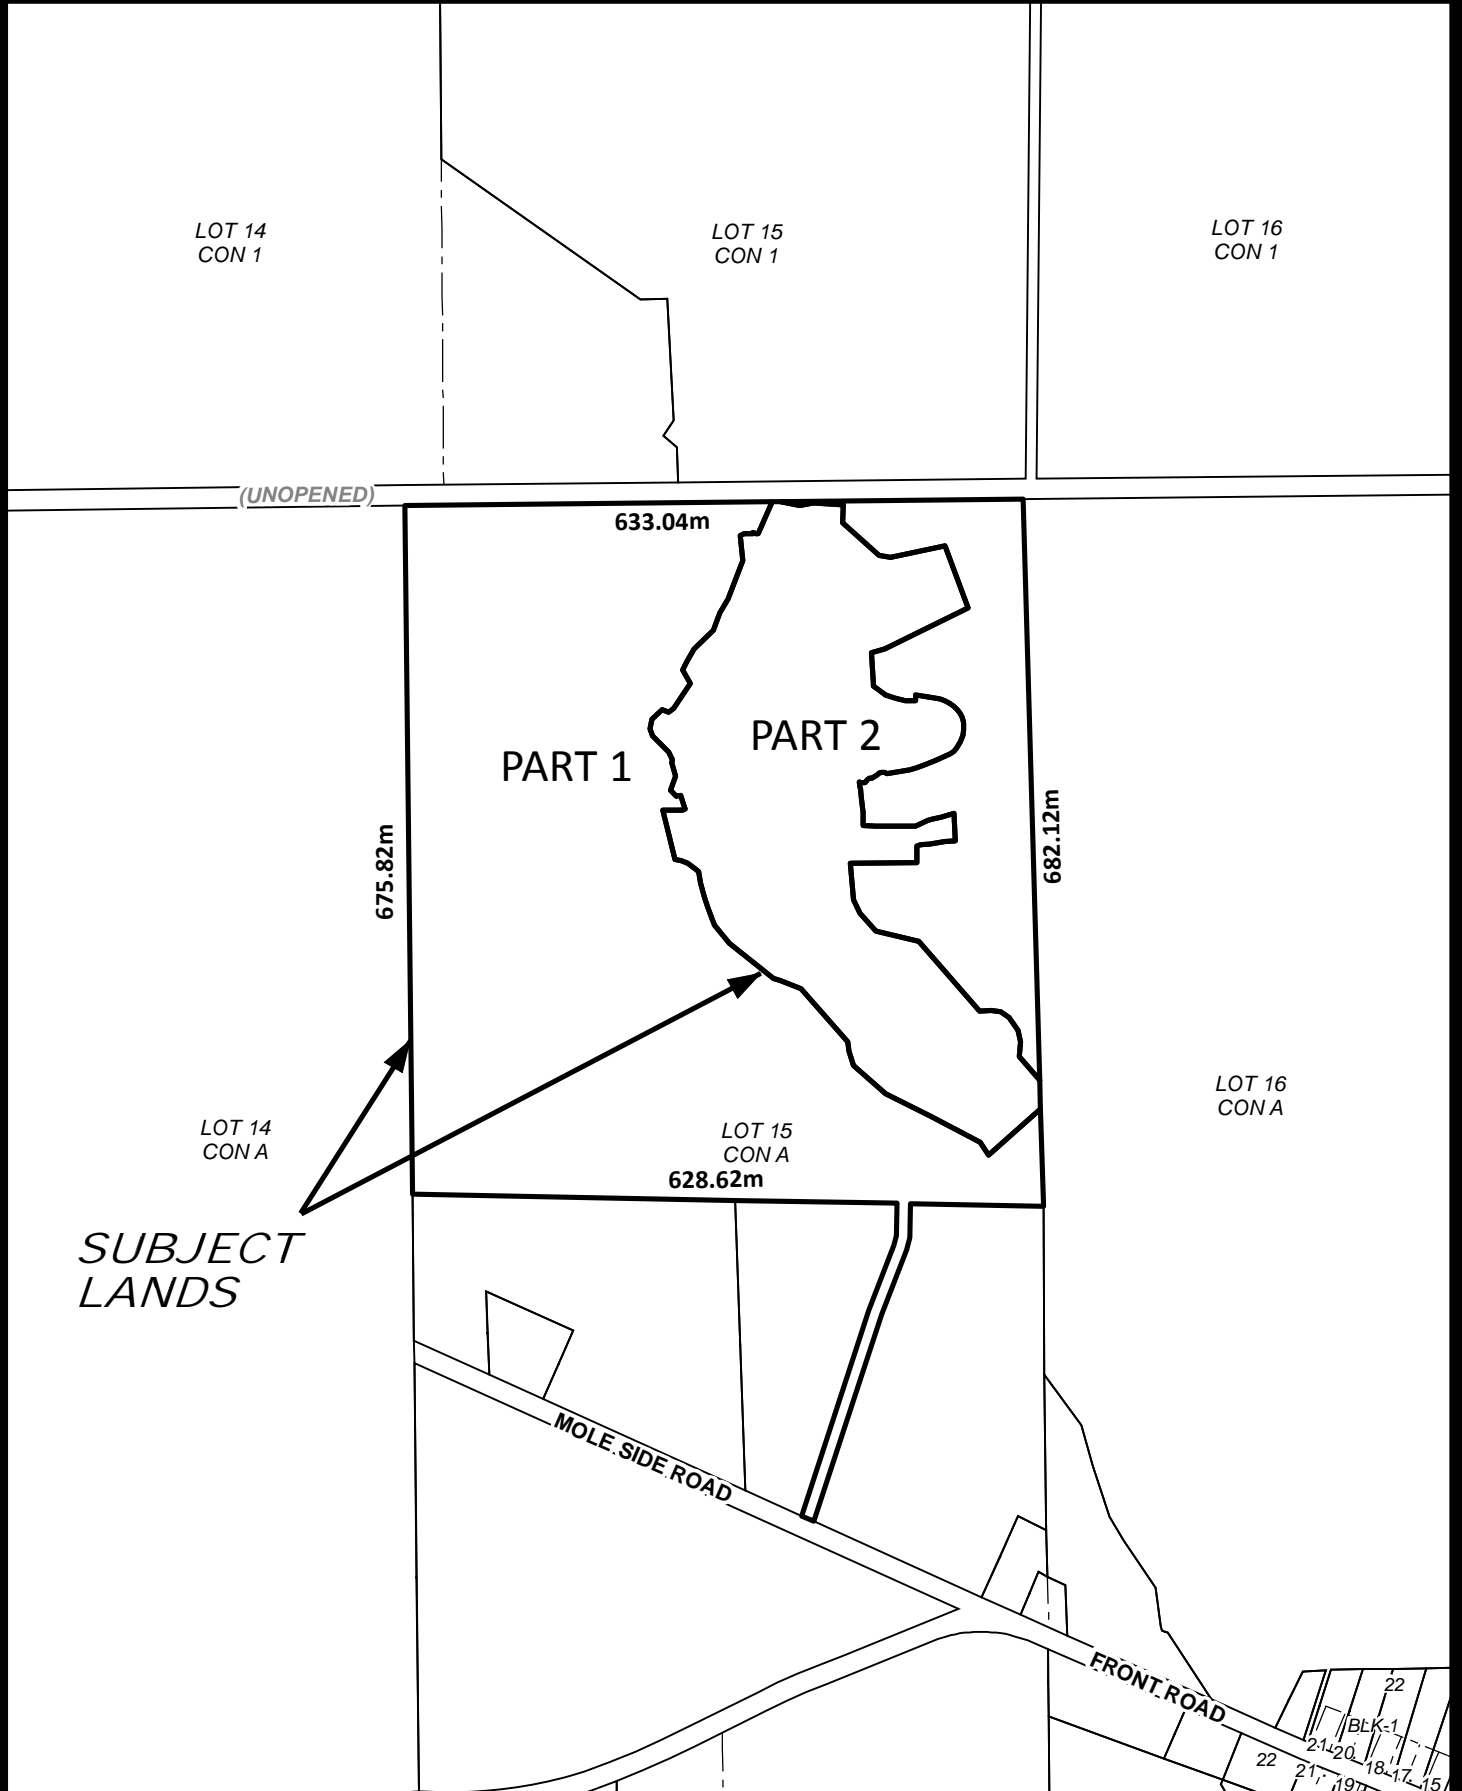

1:7,500

Schedule 14.277.1

NORFOLK COUNTY

Geographic Township of CHARLOTTEVILLE