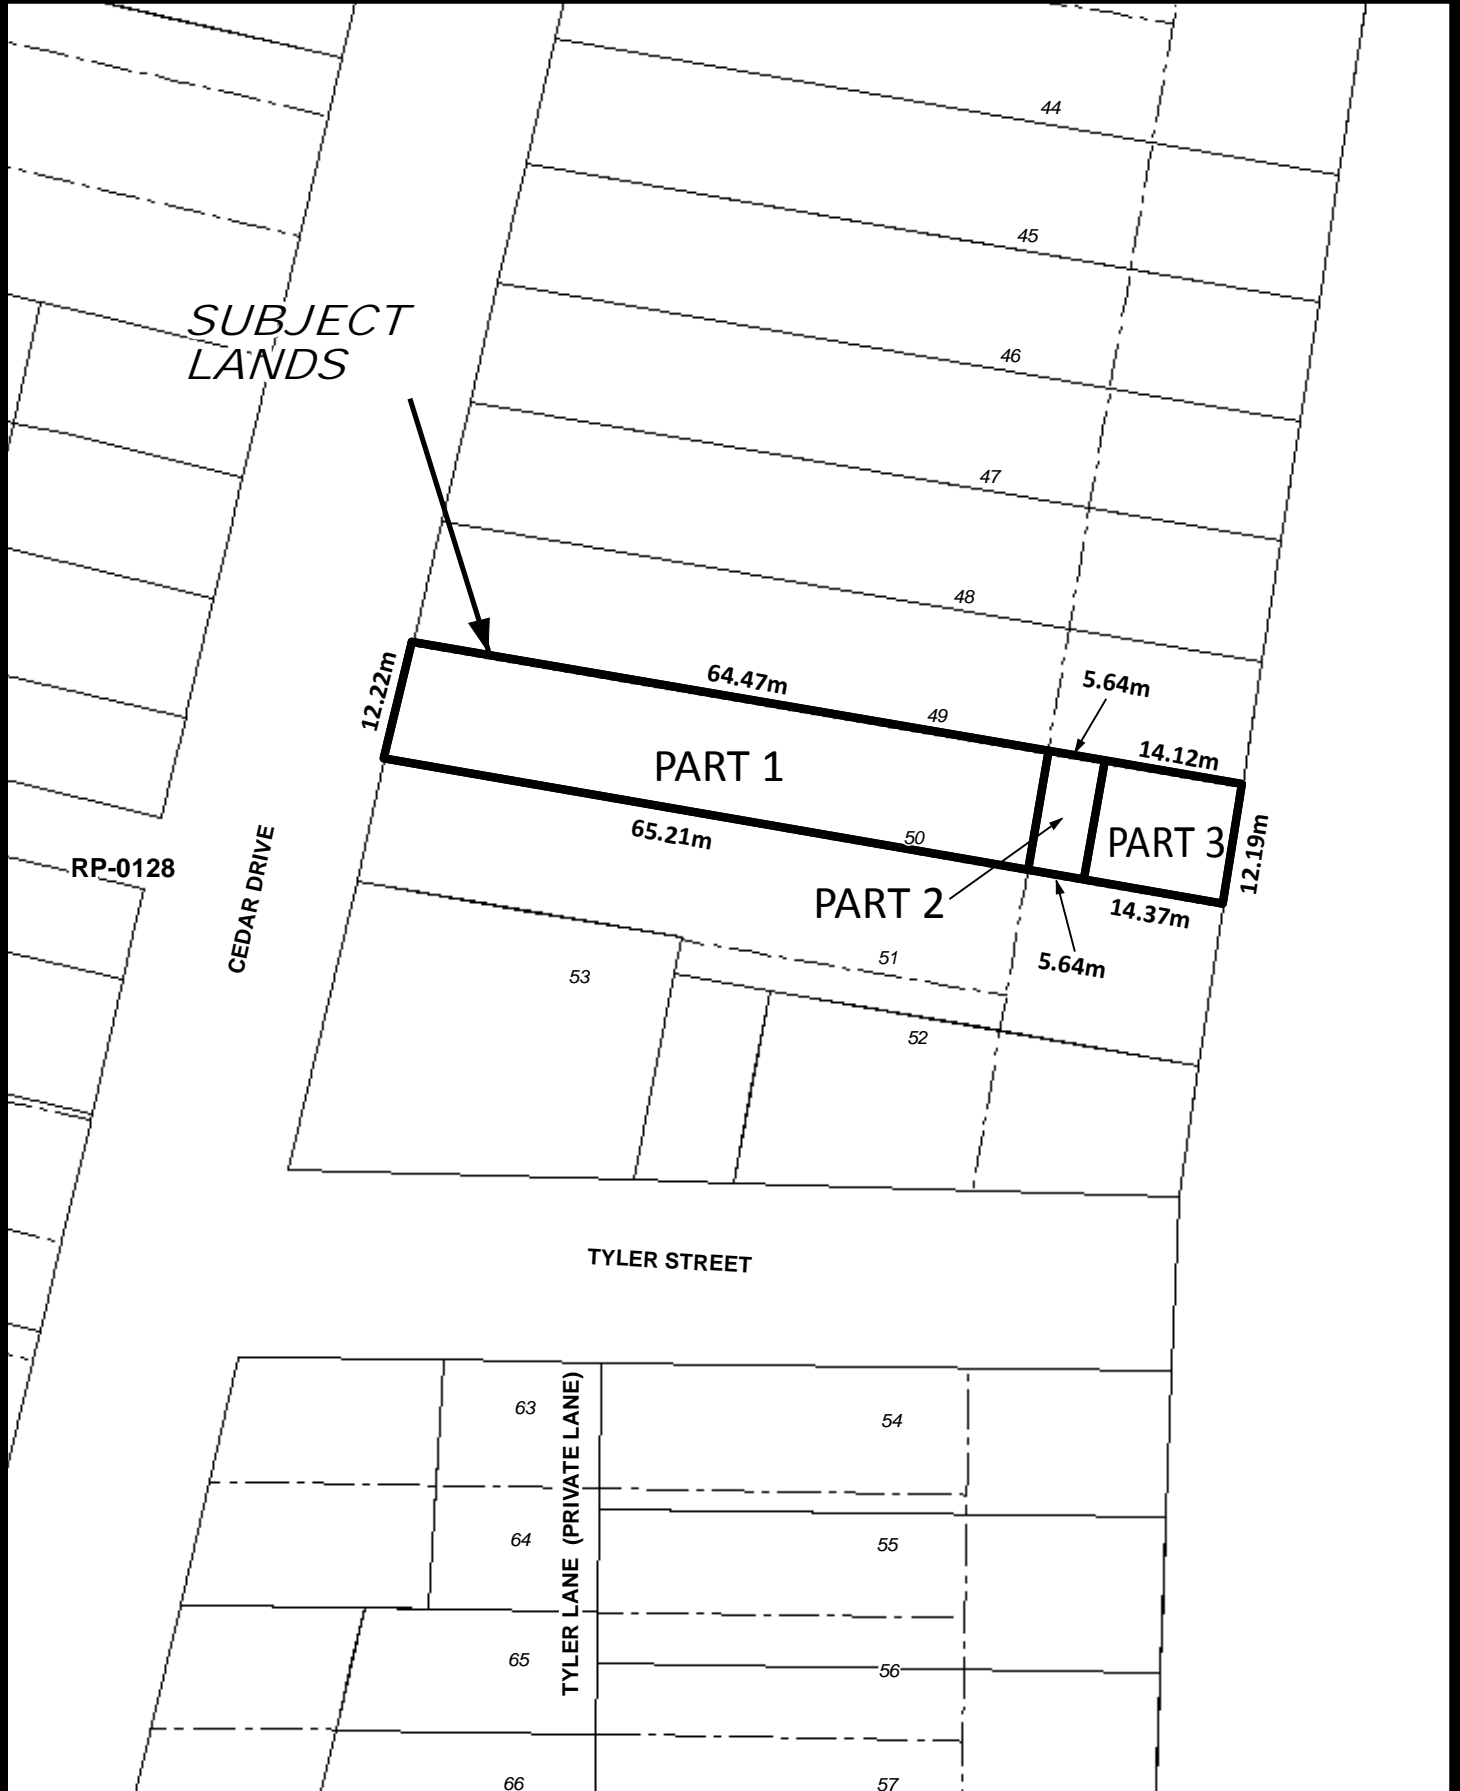

1:750

Schedule 14.866.1

NORFOLK COUNTY

Geographic Township of CHARLOTTEVILLE