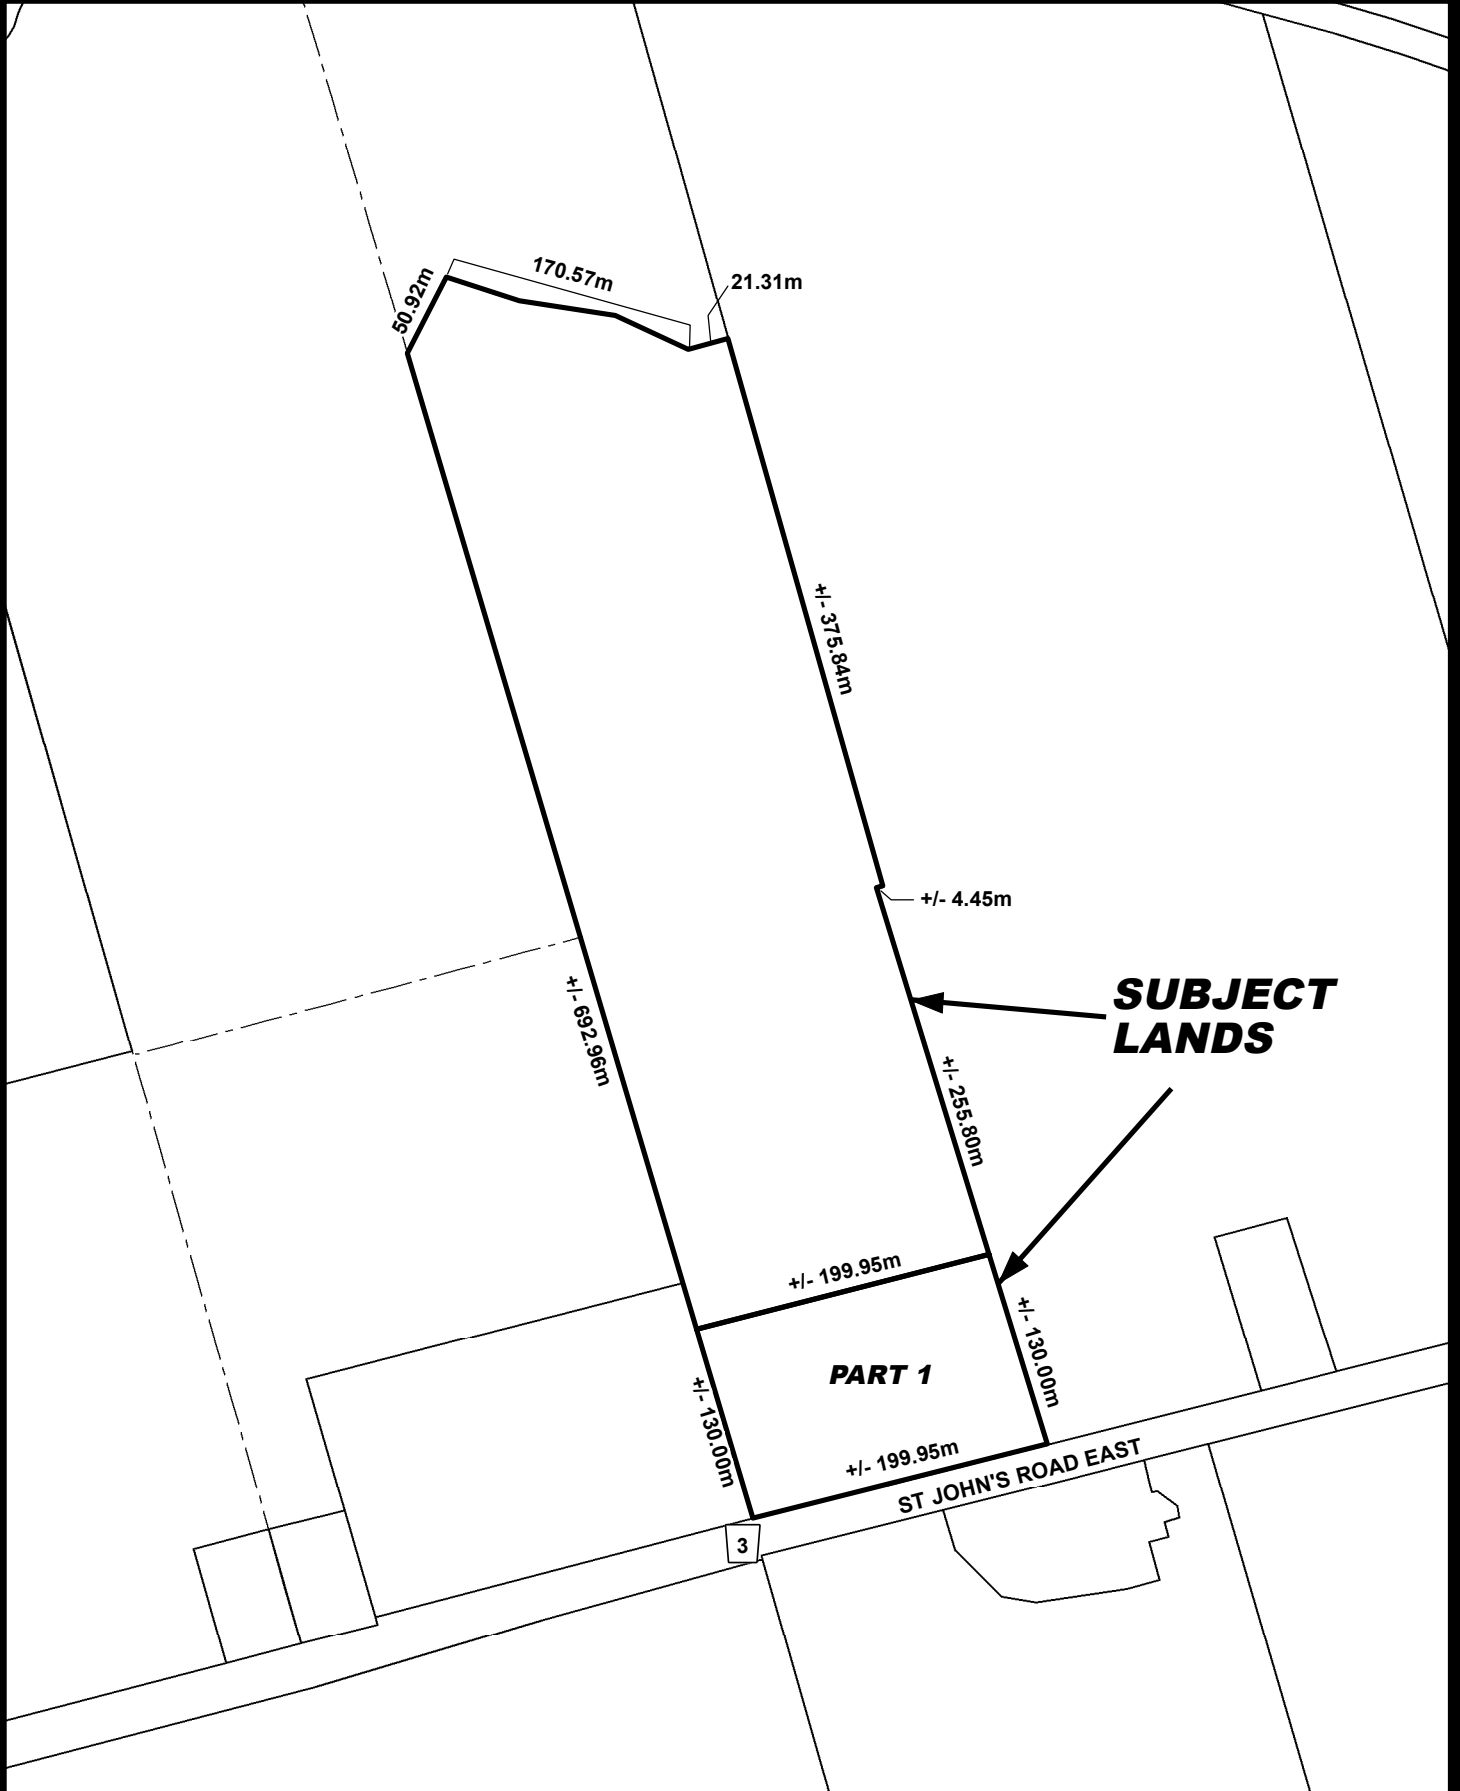

1:5,000

Schedule 14.966.1

NORFOLK COUNTY

Geographic Township of WOODHOUSE