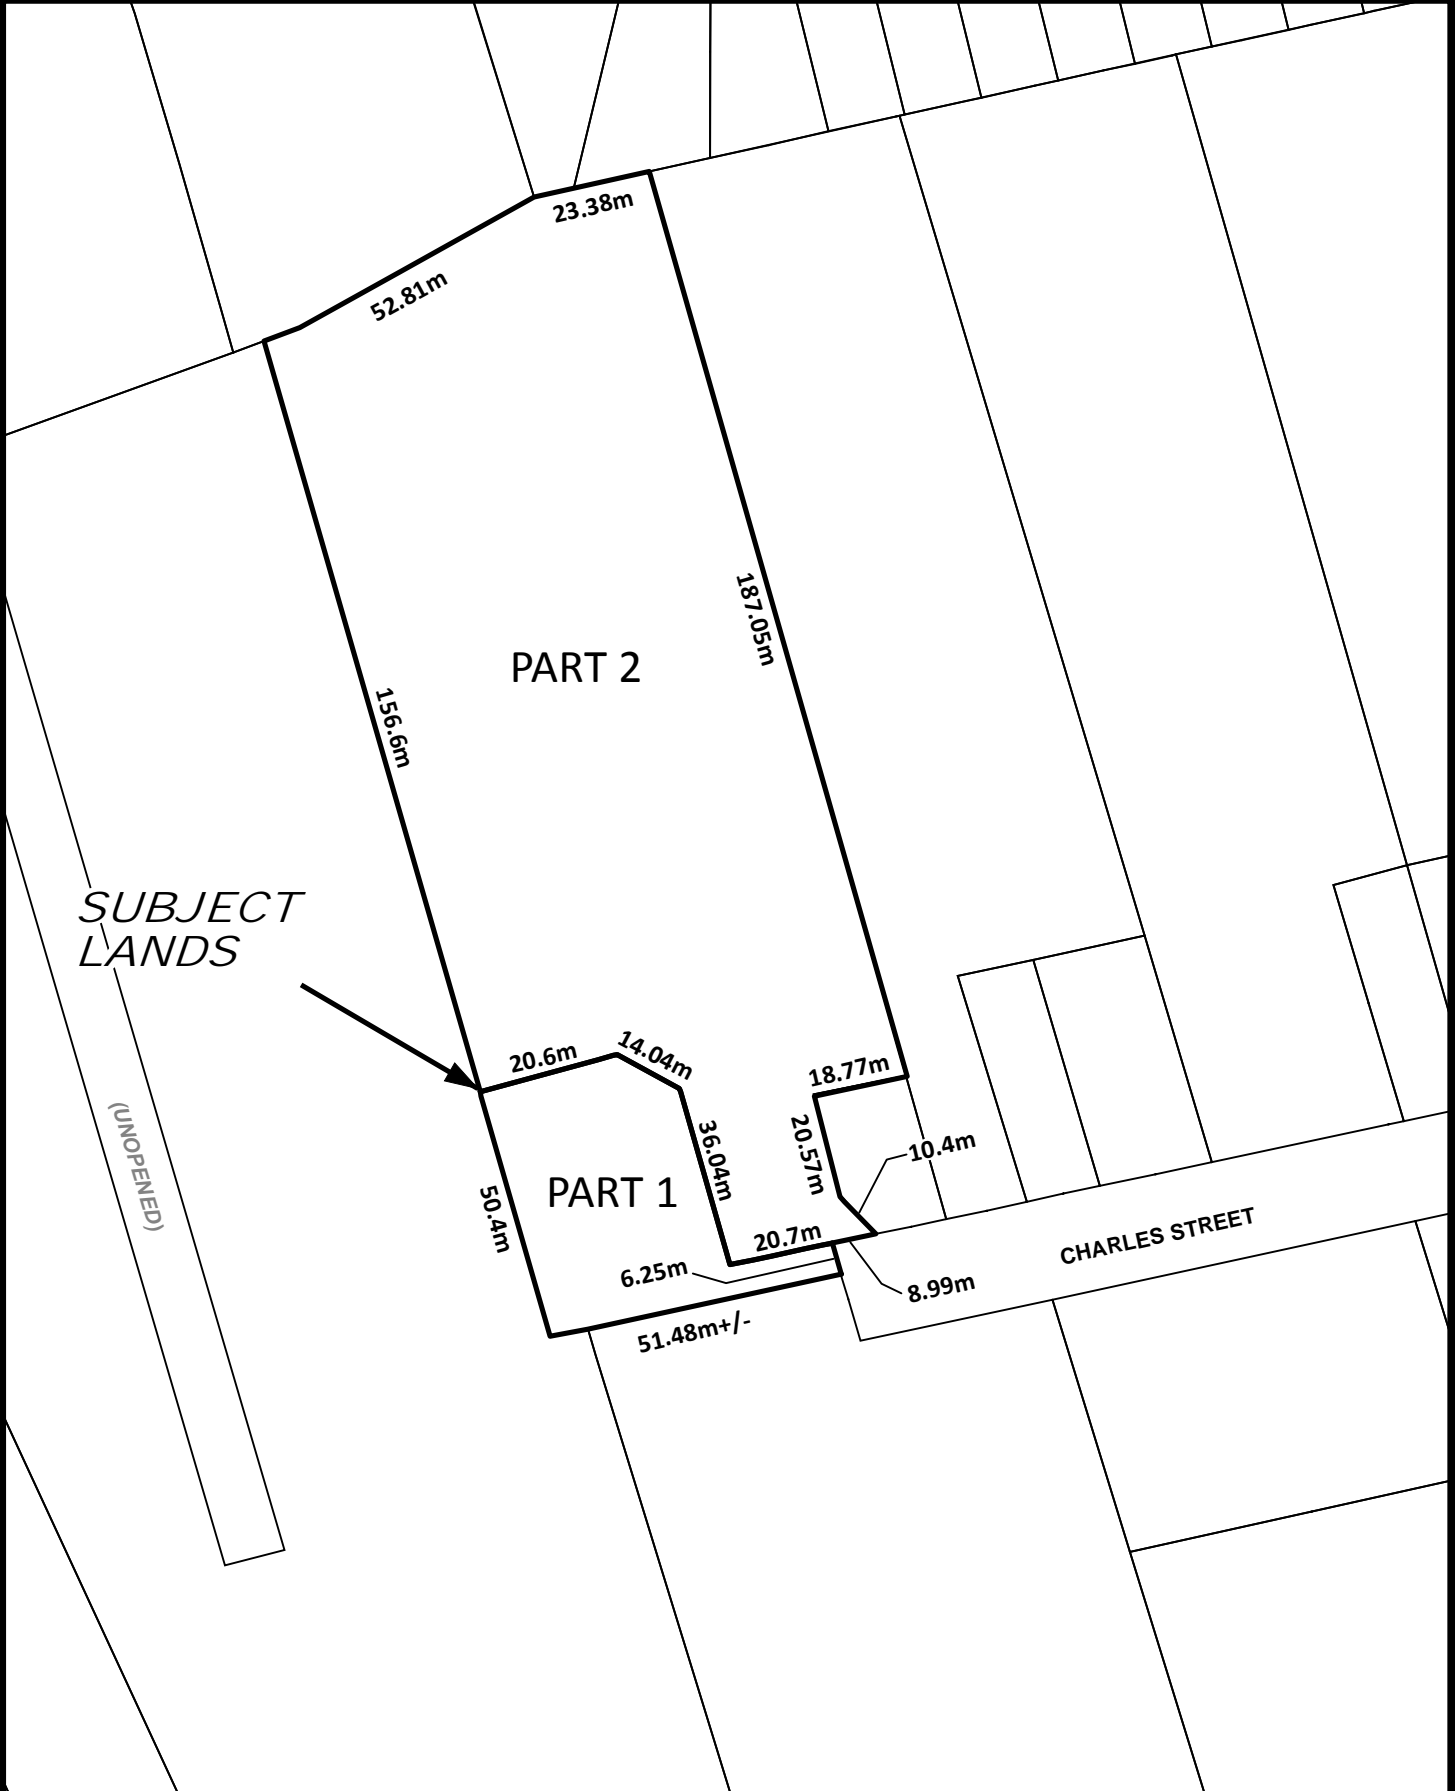

1:1,500

Schedule 14.479.1

NORFOLK COUNTY

Urban Area of WATERFORD