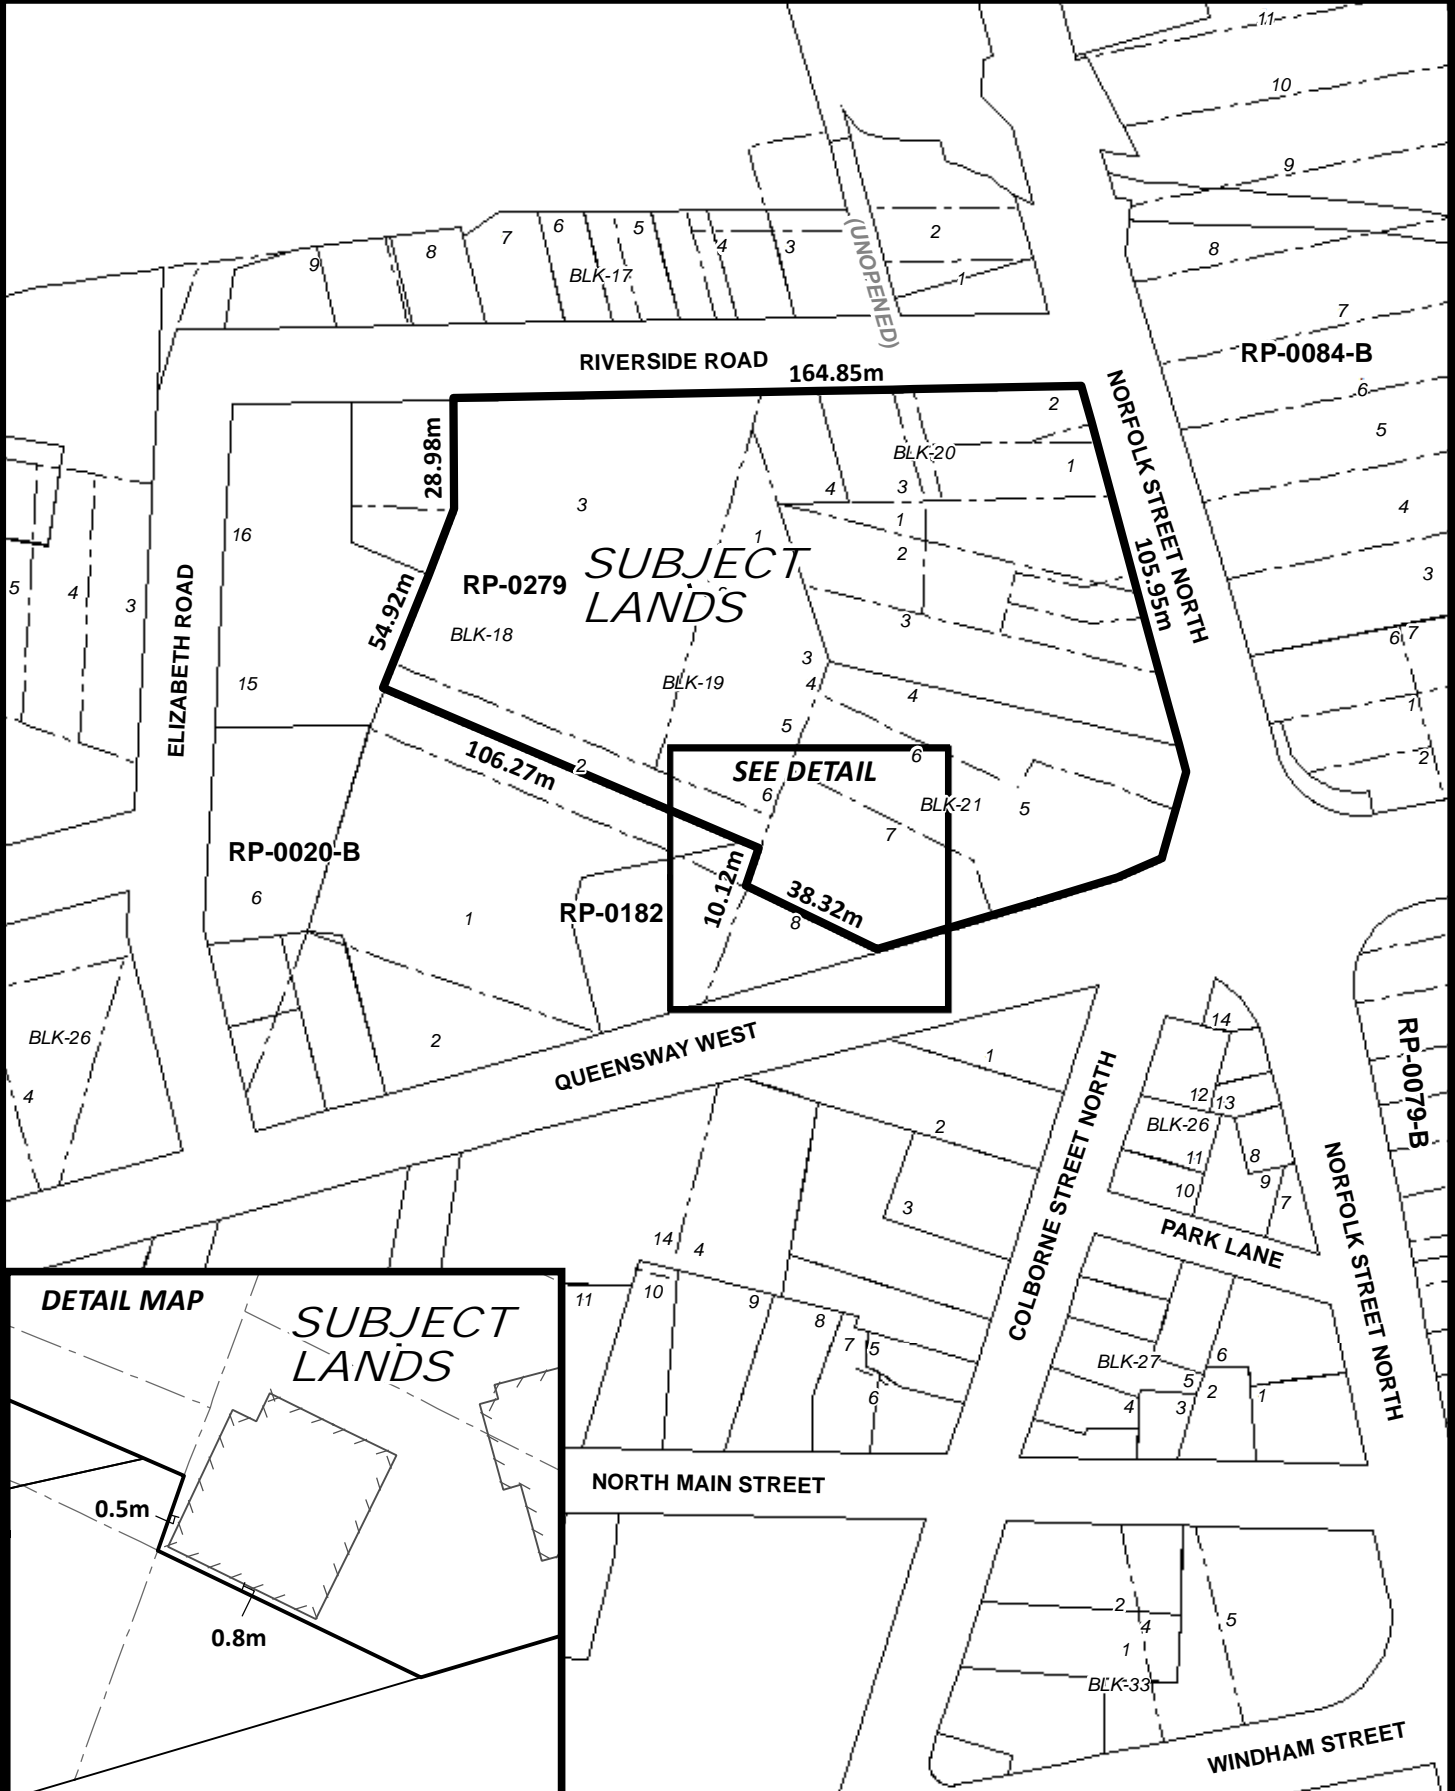

1:2,000

Schedule 14.646.1

NORFOLK COUNTY

Urban Area of SIMCOE