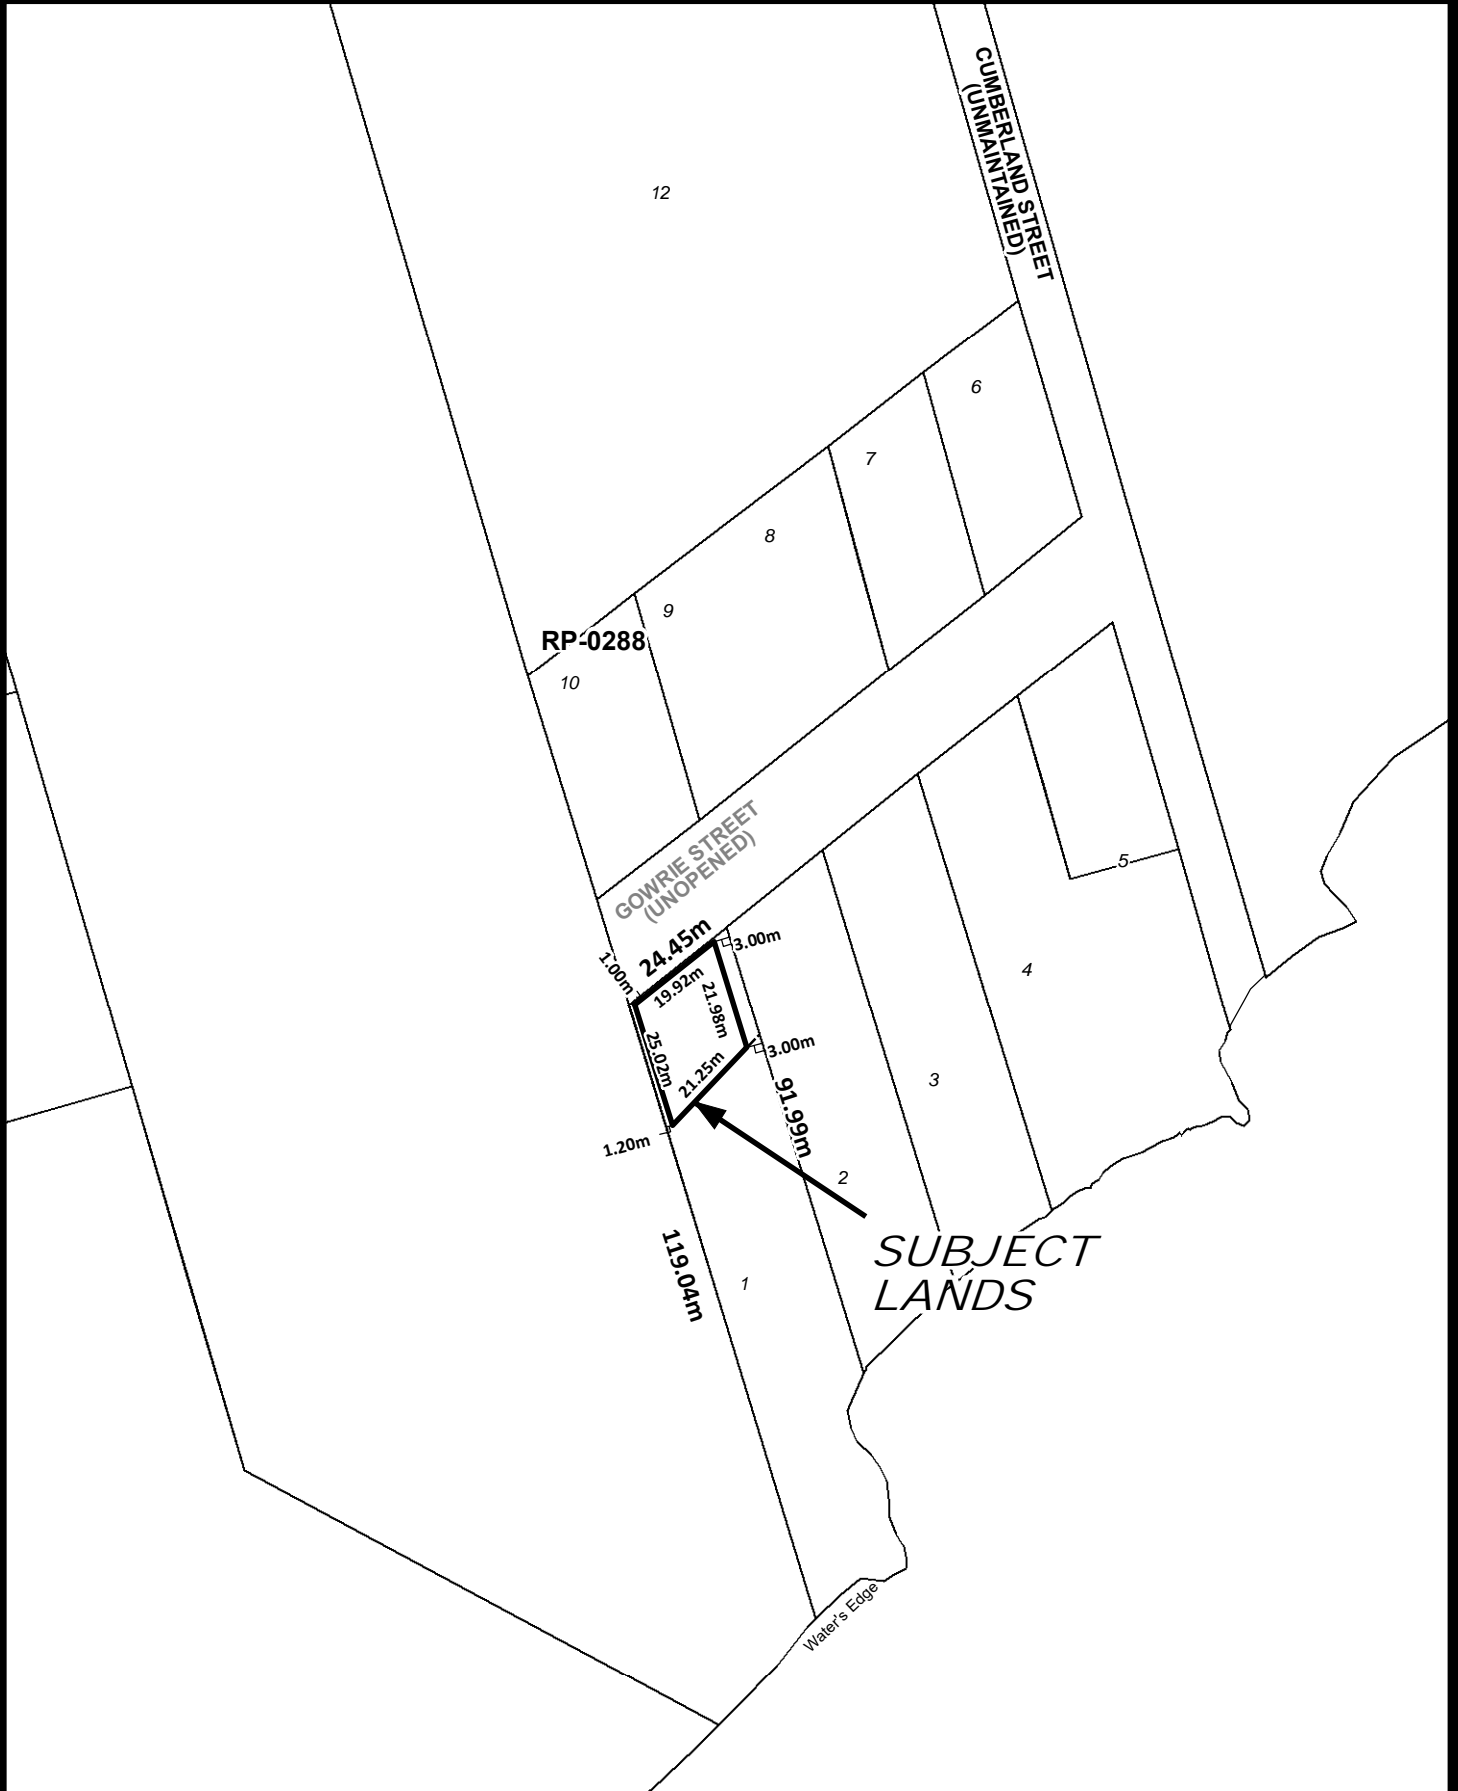

1:1,500

Schedule 14.923.1

NORFOLK COUNTY

Geographic Township of WOODHOUSE