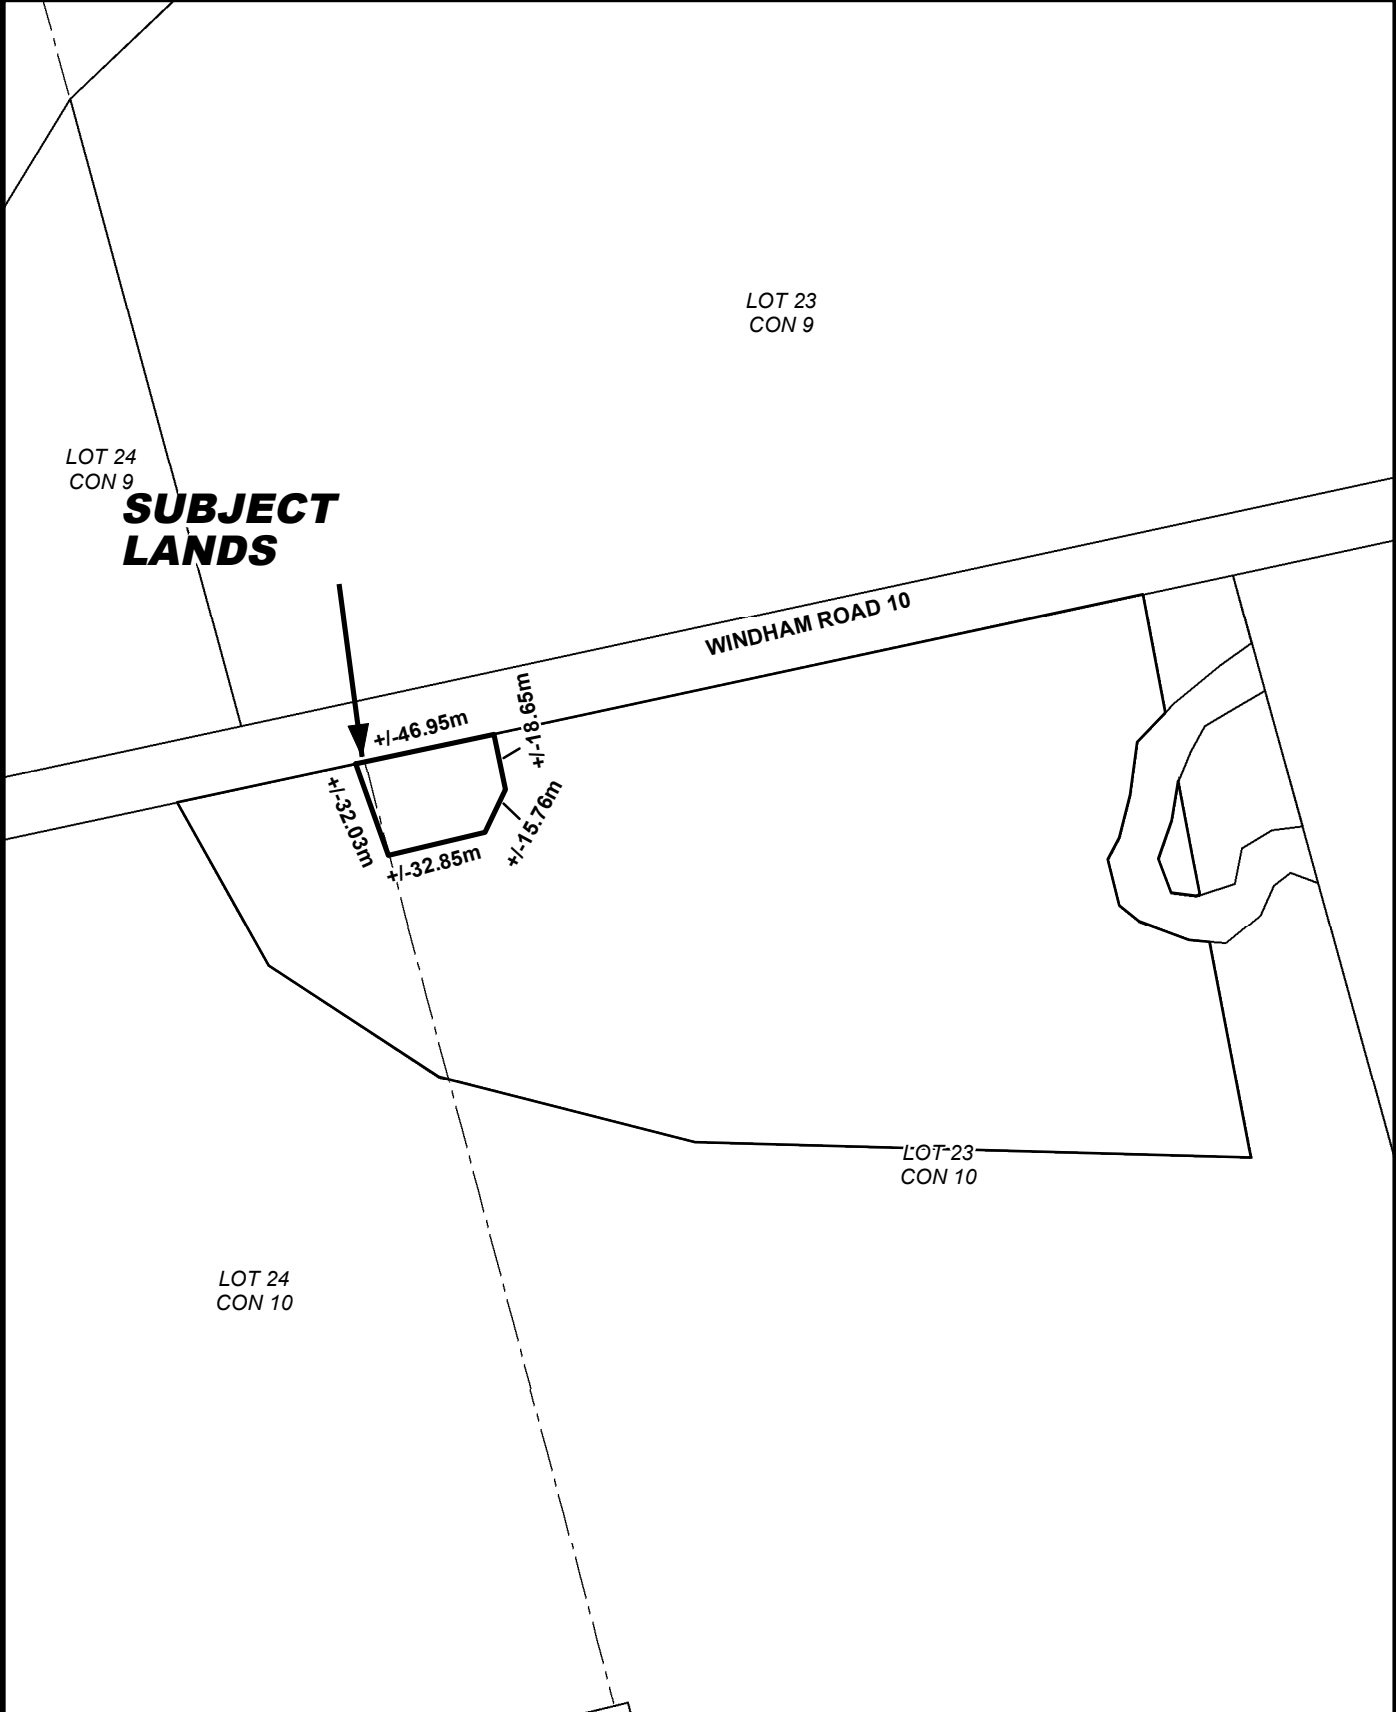

1:2,500

Schedule 14.954.1

NORFOLK COUNTY

Geographic Township of WINDHAM