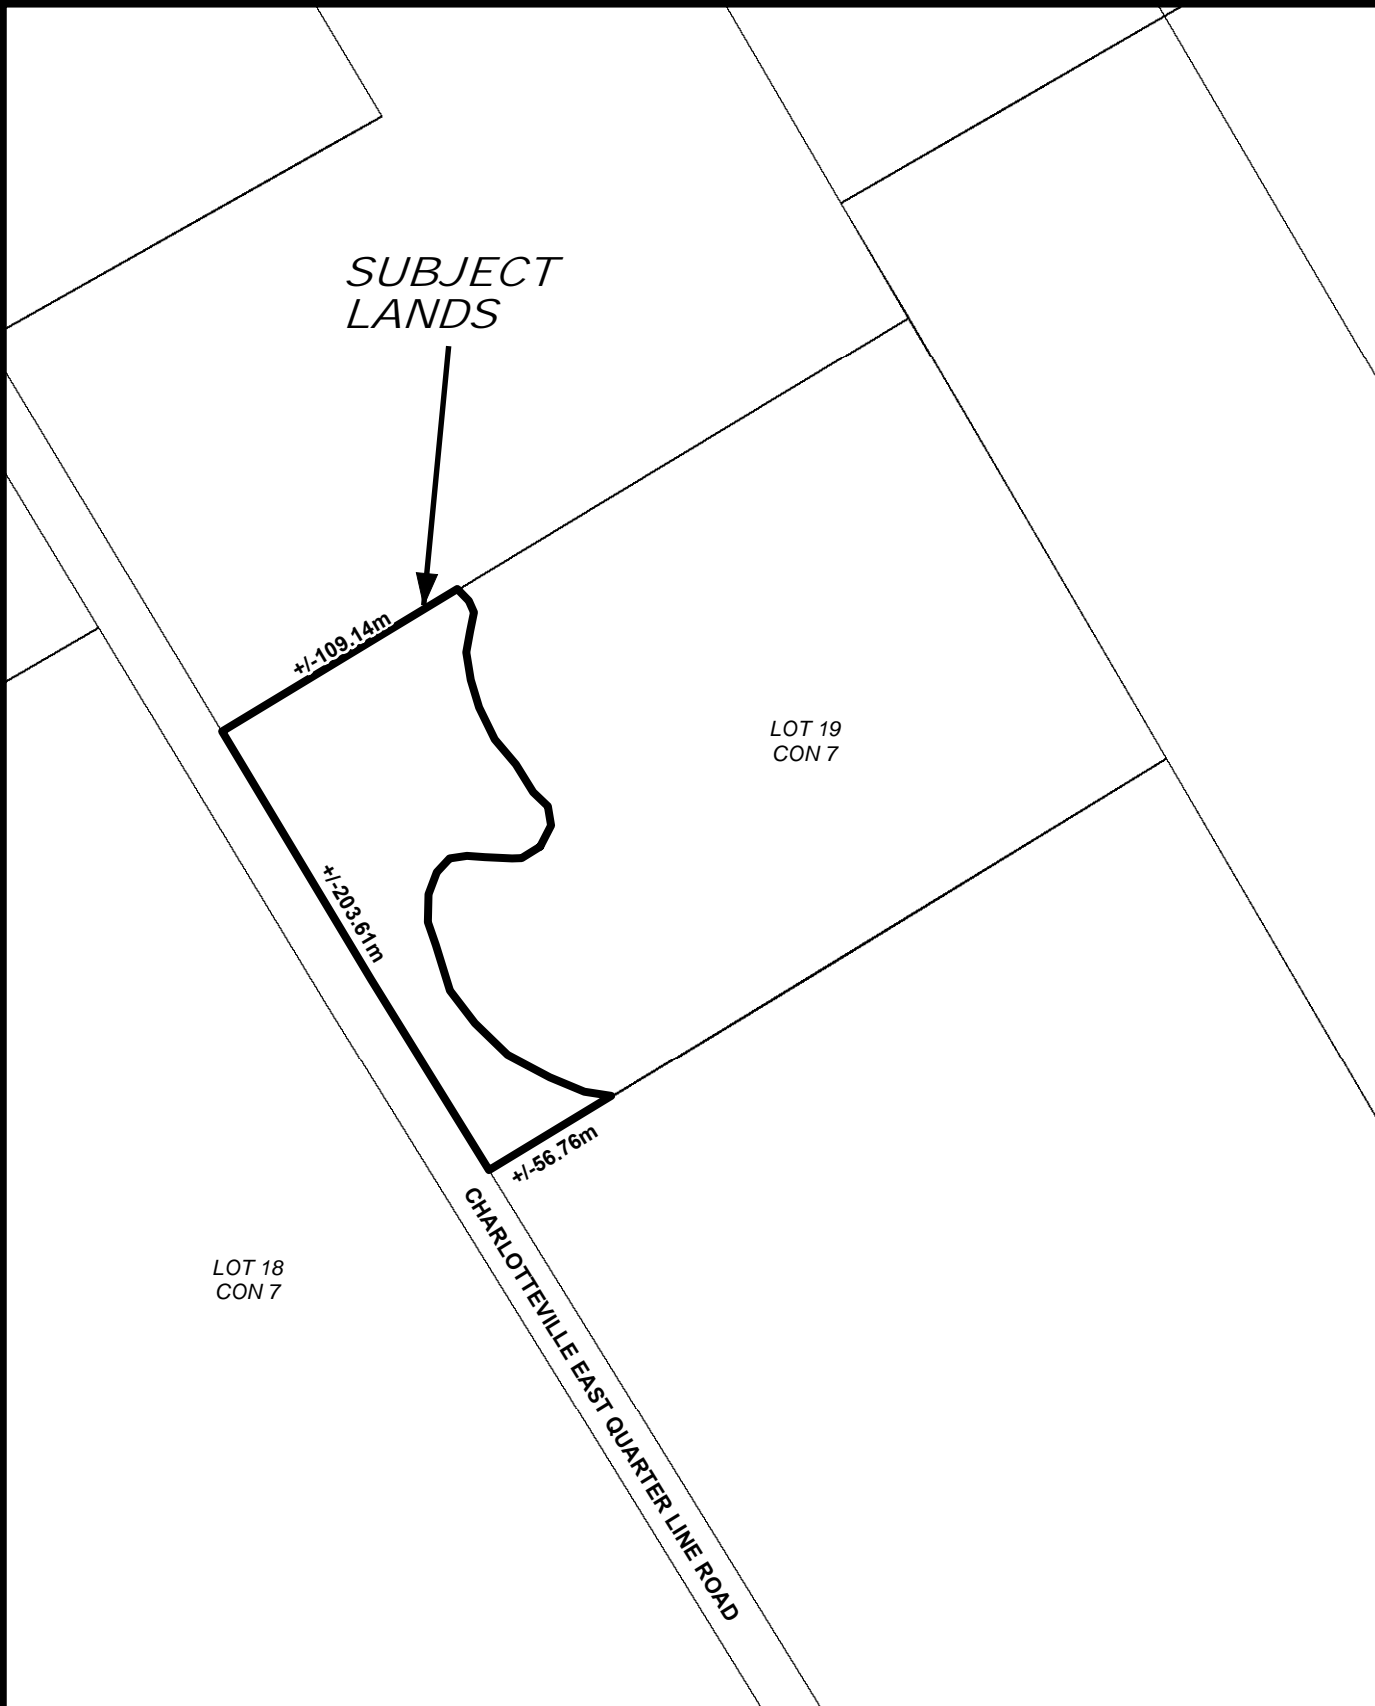

1:3,000

Schedule 14.927.1

NORFOLK COUNTY

Geographic Township of Charlotteville