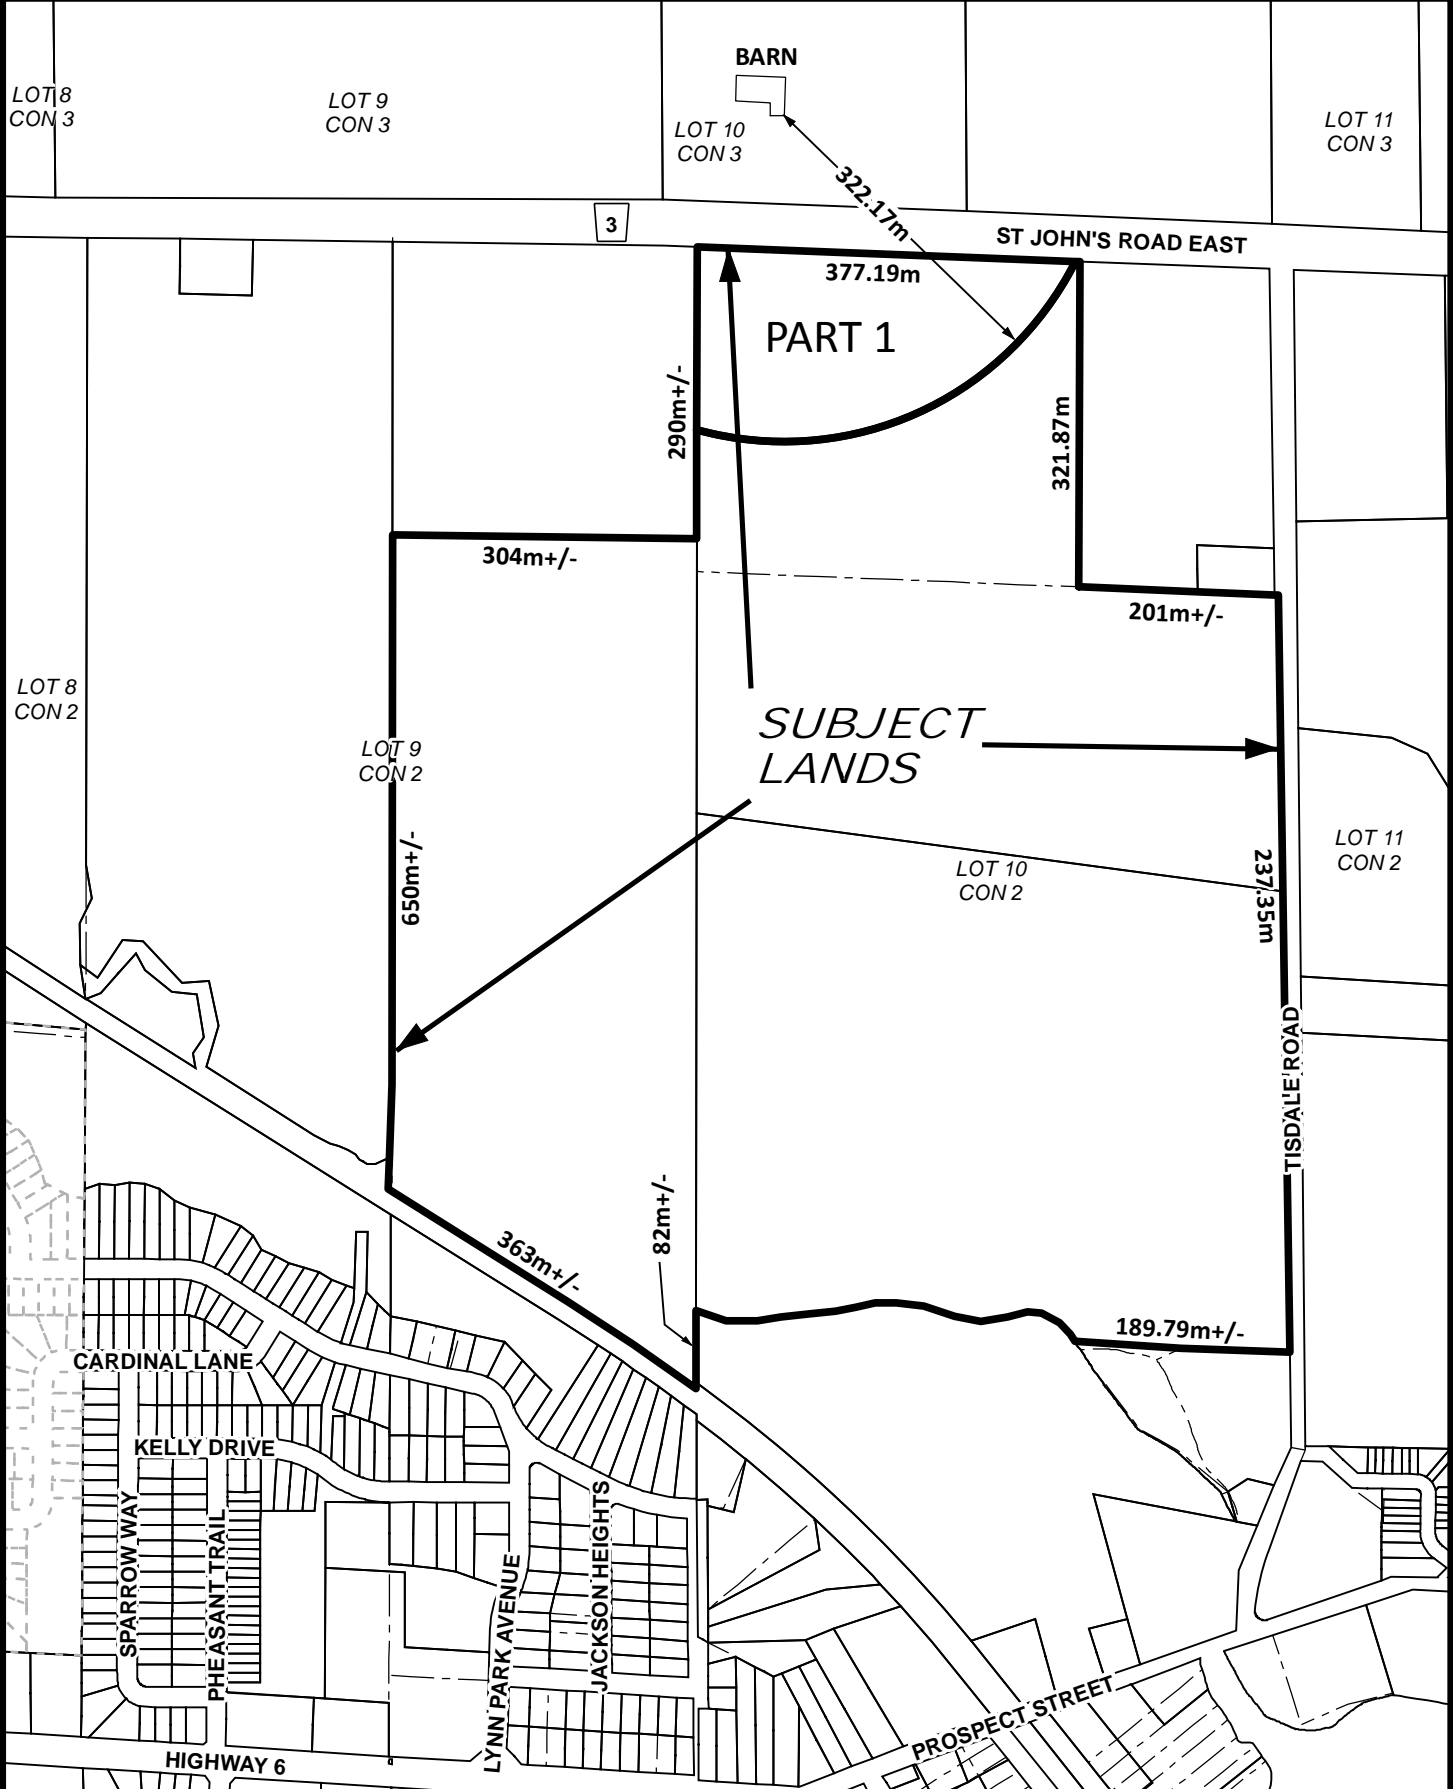

1:7,500

Schedule 14.175.1

NORFOLK COUNTY

Geographic Township of WOODHOUSE