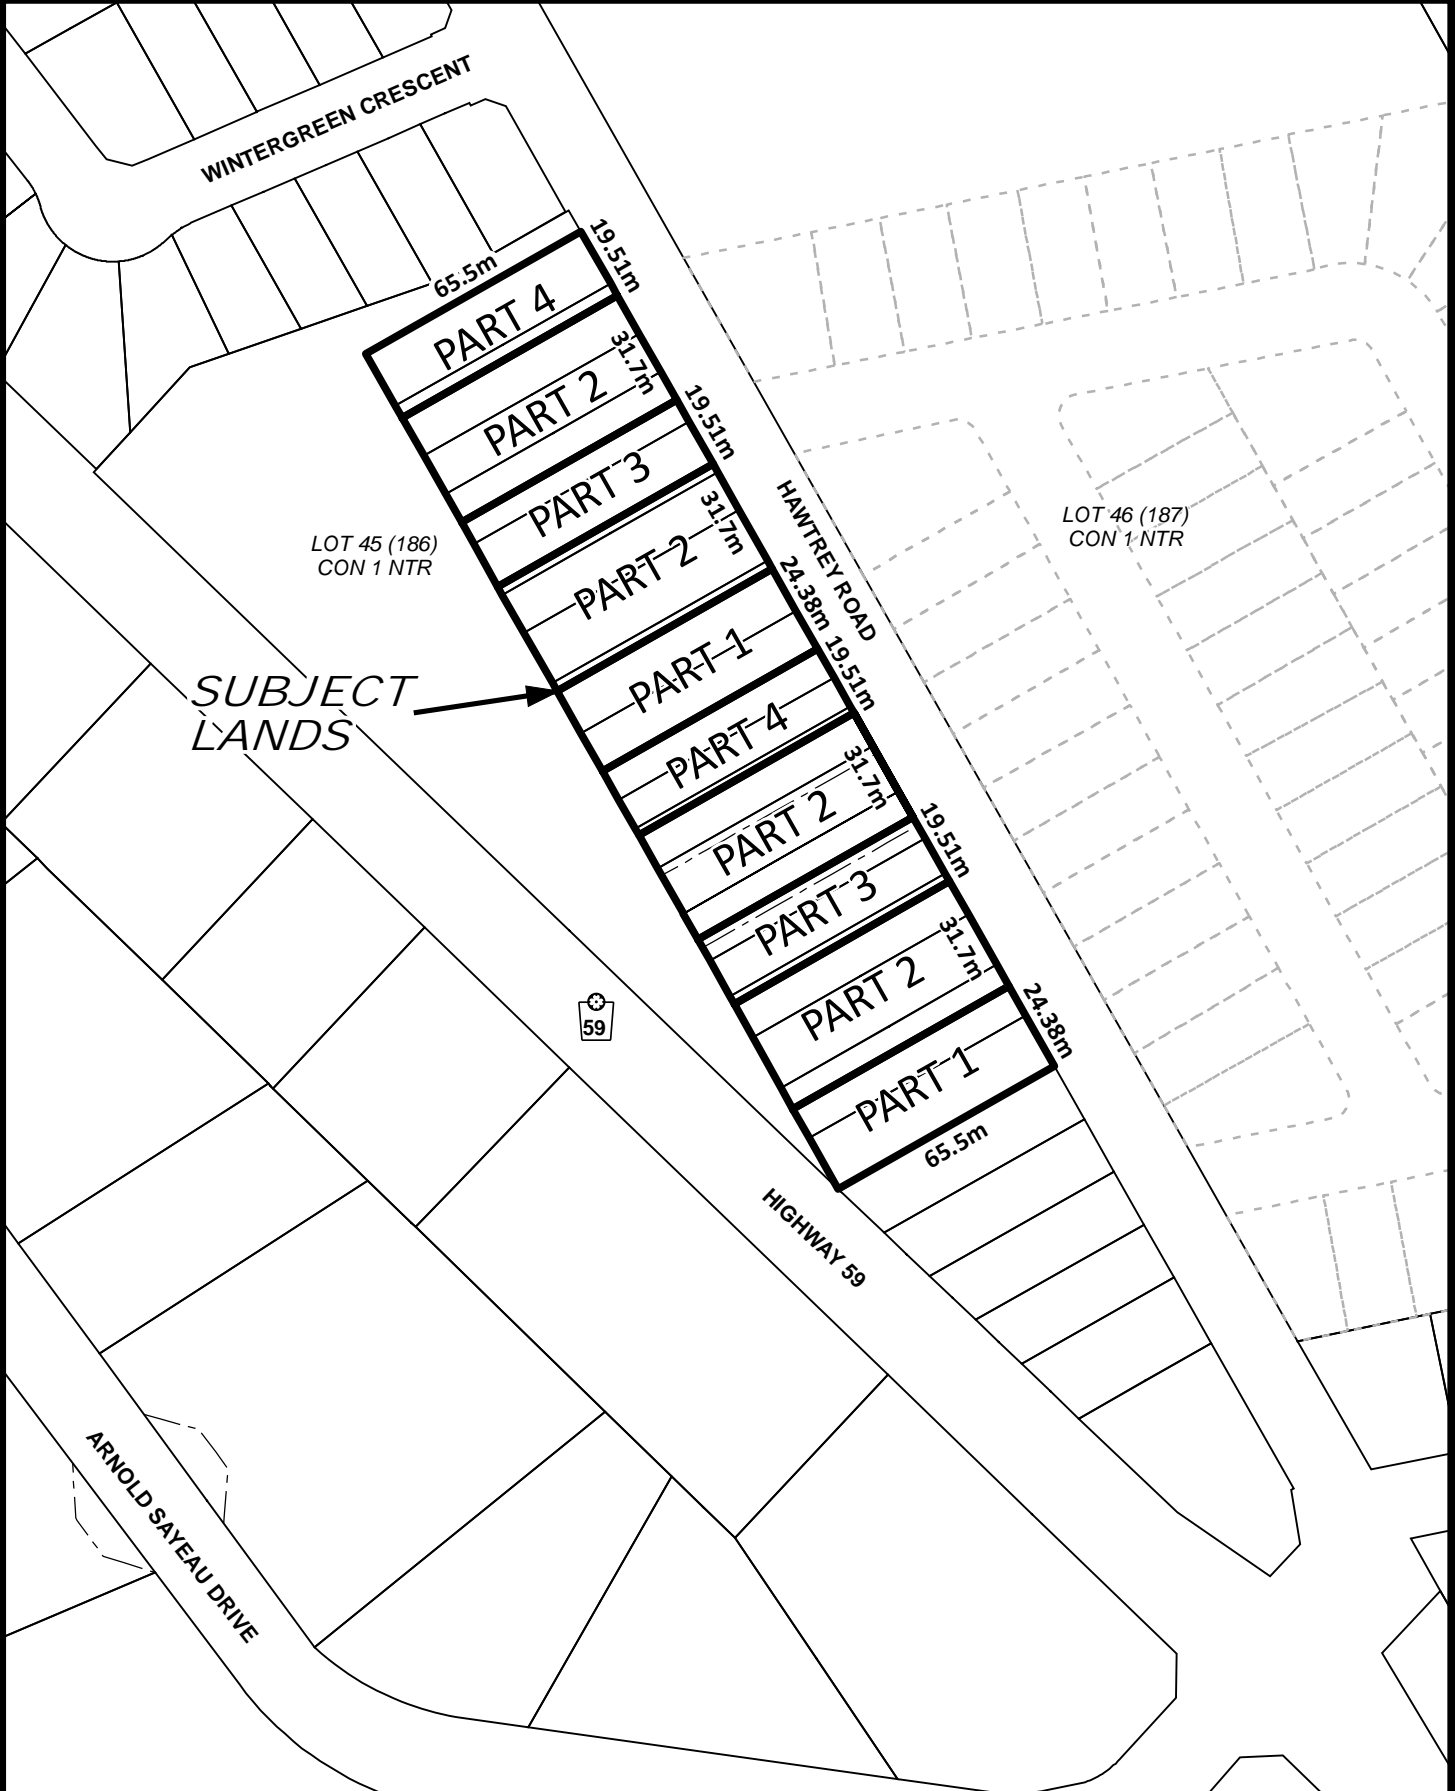

1:2,000

Schedule 14.413.1

NORFOLK COUNTY

Geographic Township of MIDDLETON