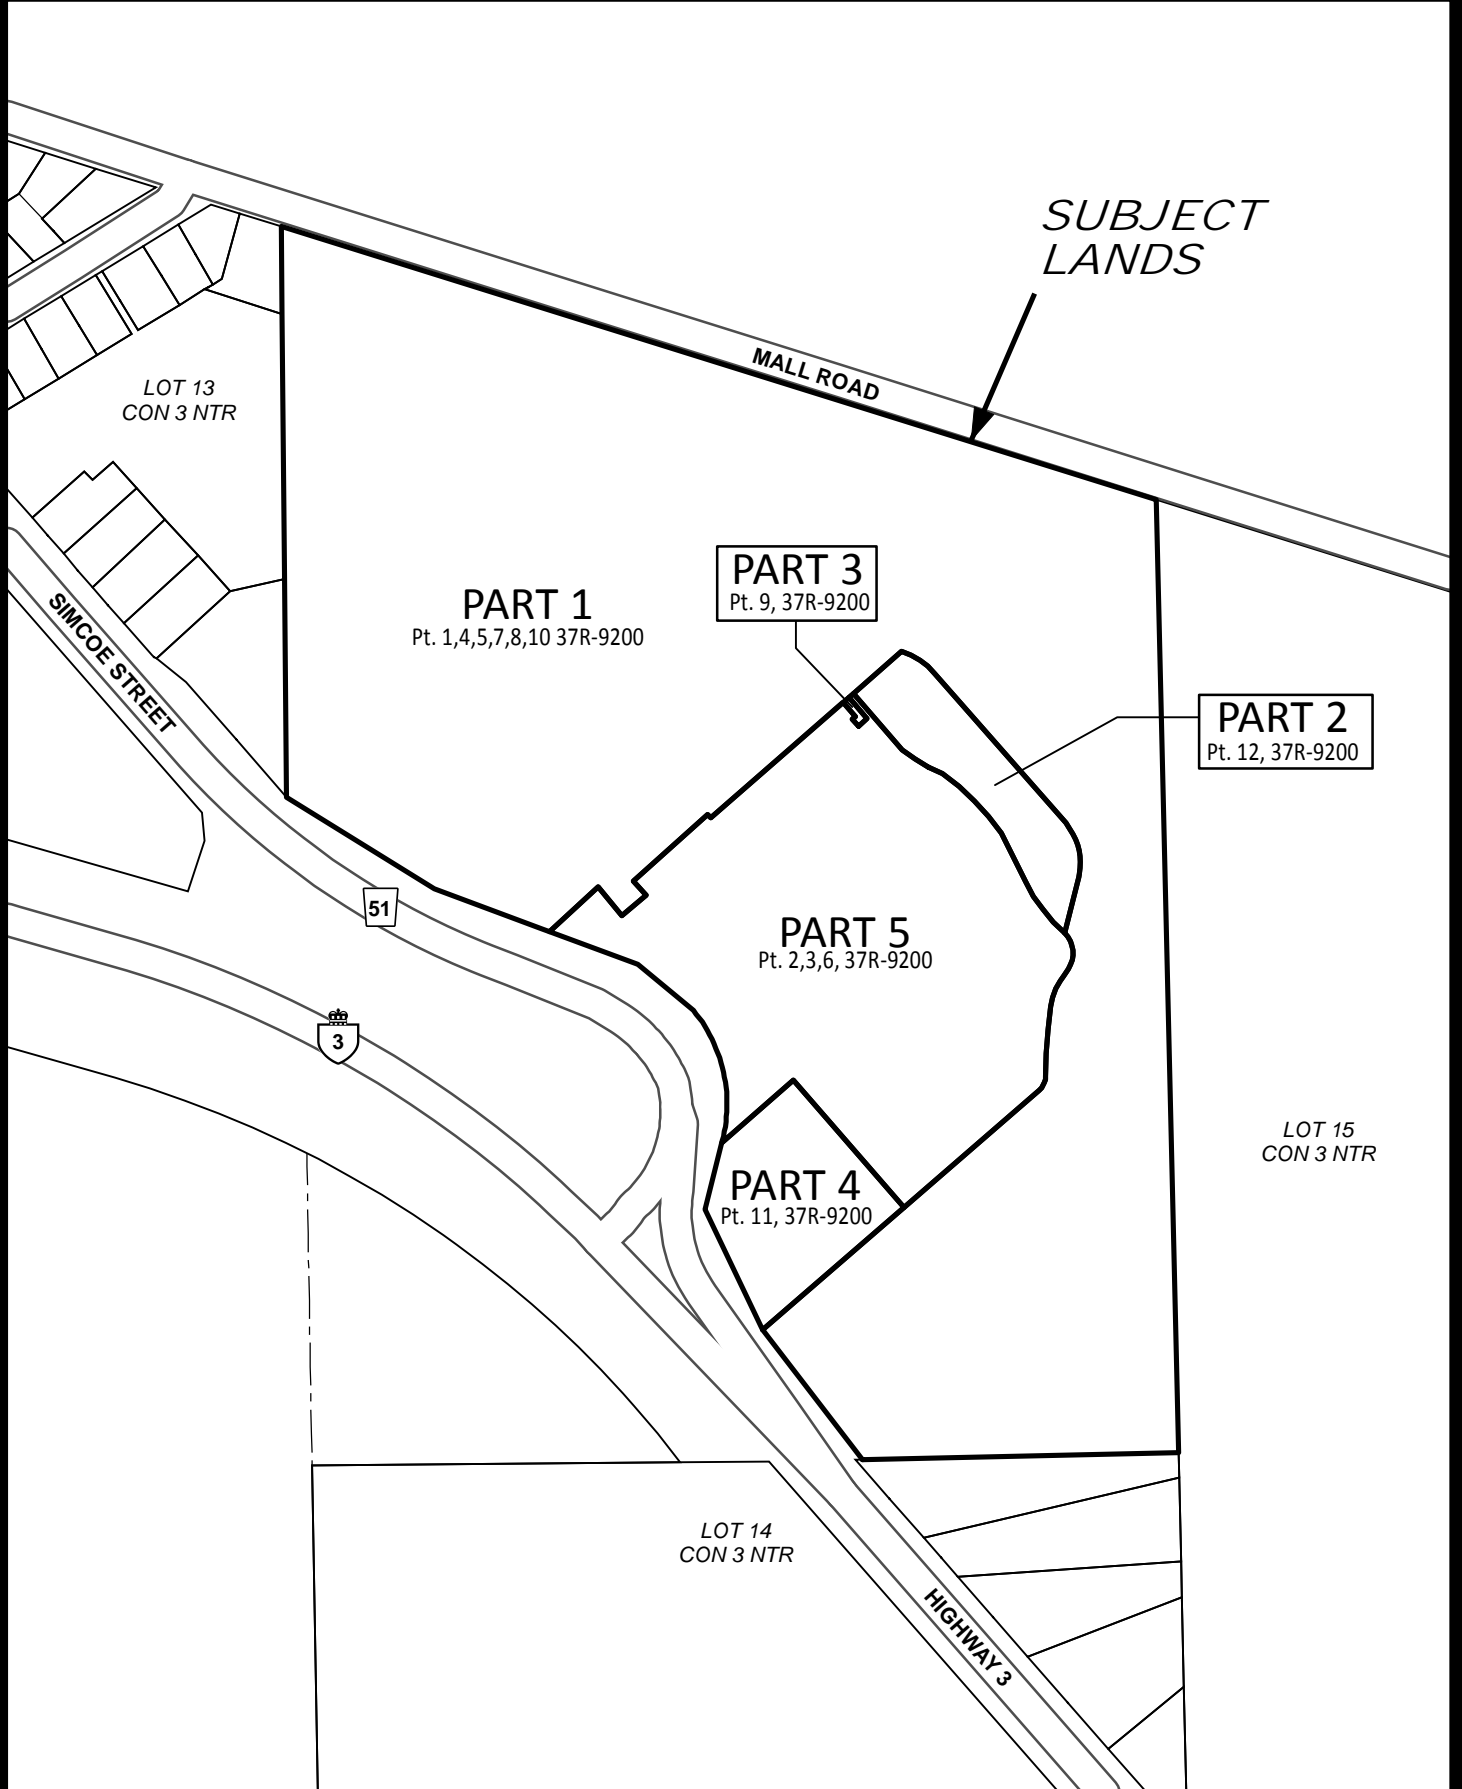

1:3,500

Schedule 14.125.1

NORFOLK COUNTY

Geographic Township of MIDDLETON