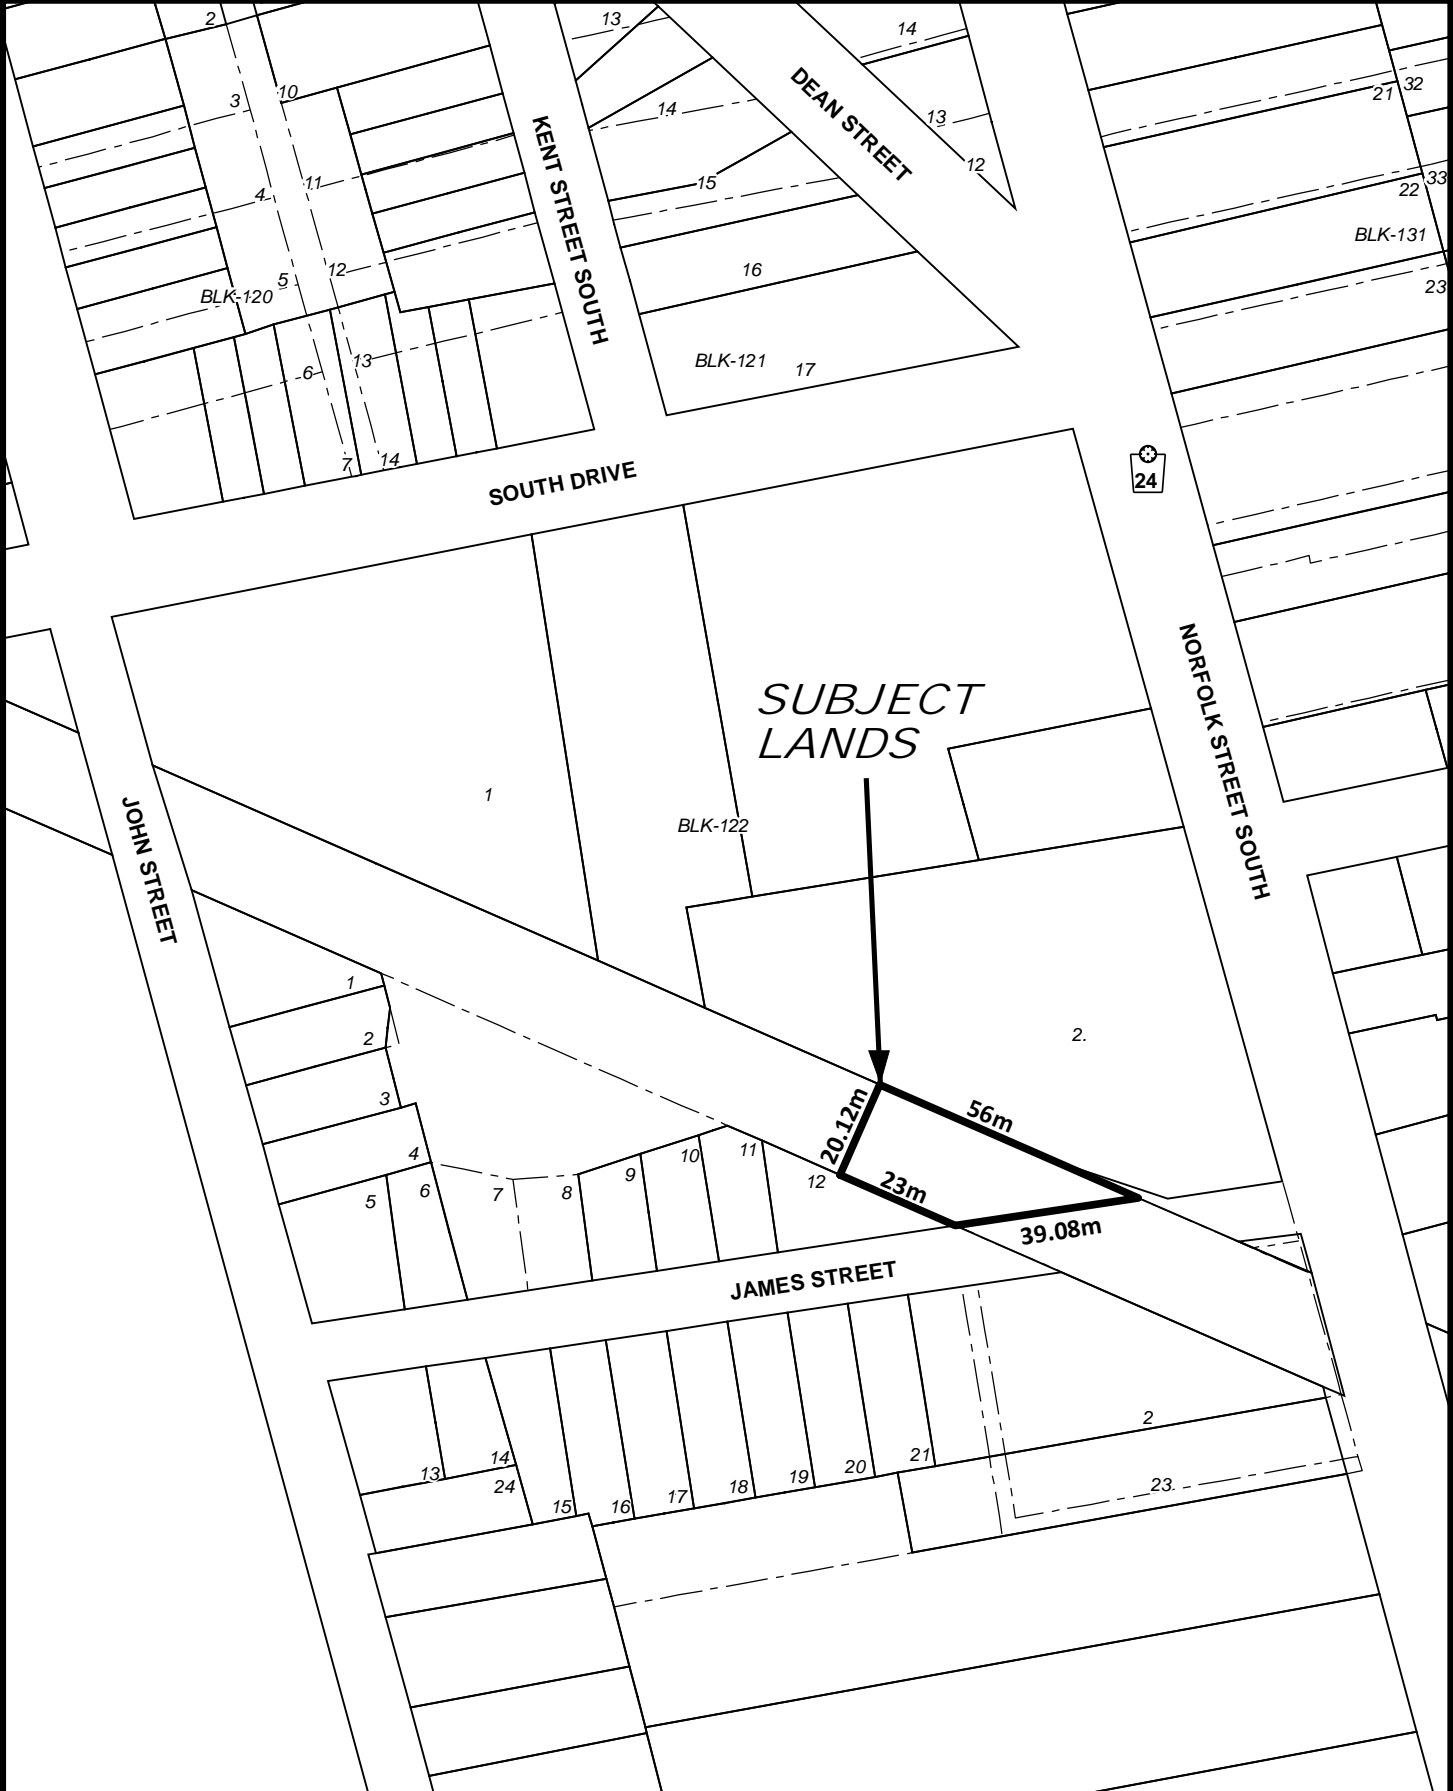

1:1,500

Schedule 14.704.1

NORFOLK COUNTY

Urban Area of SIMCOE