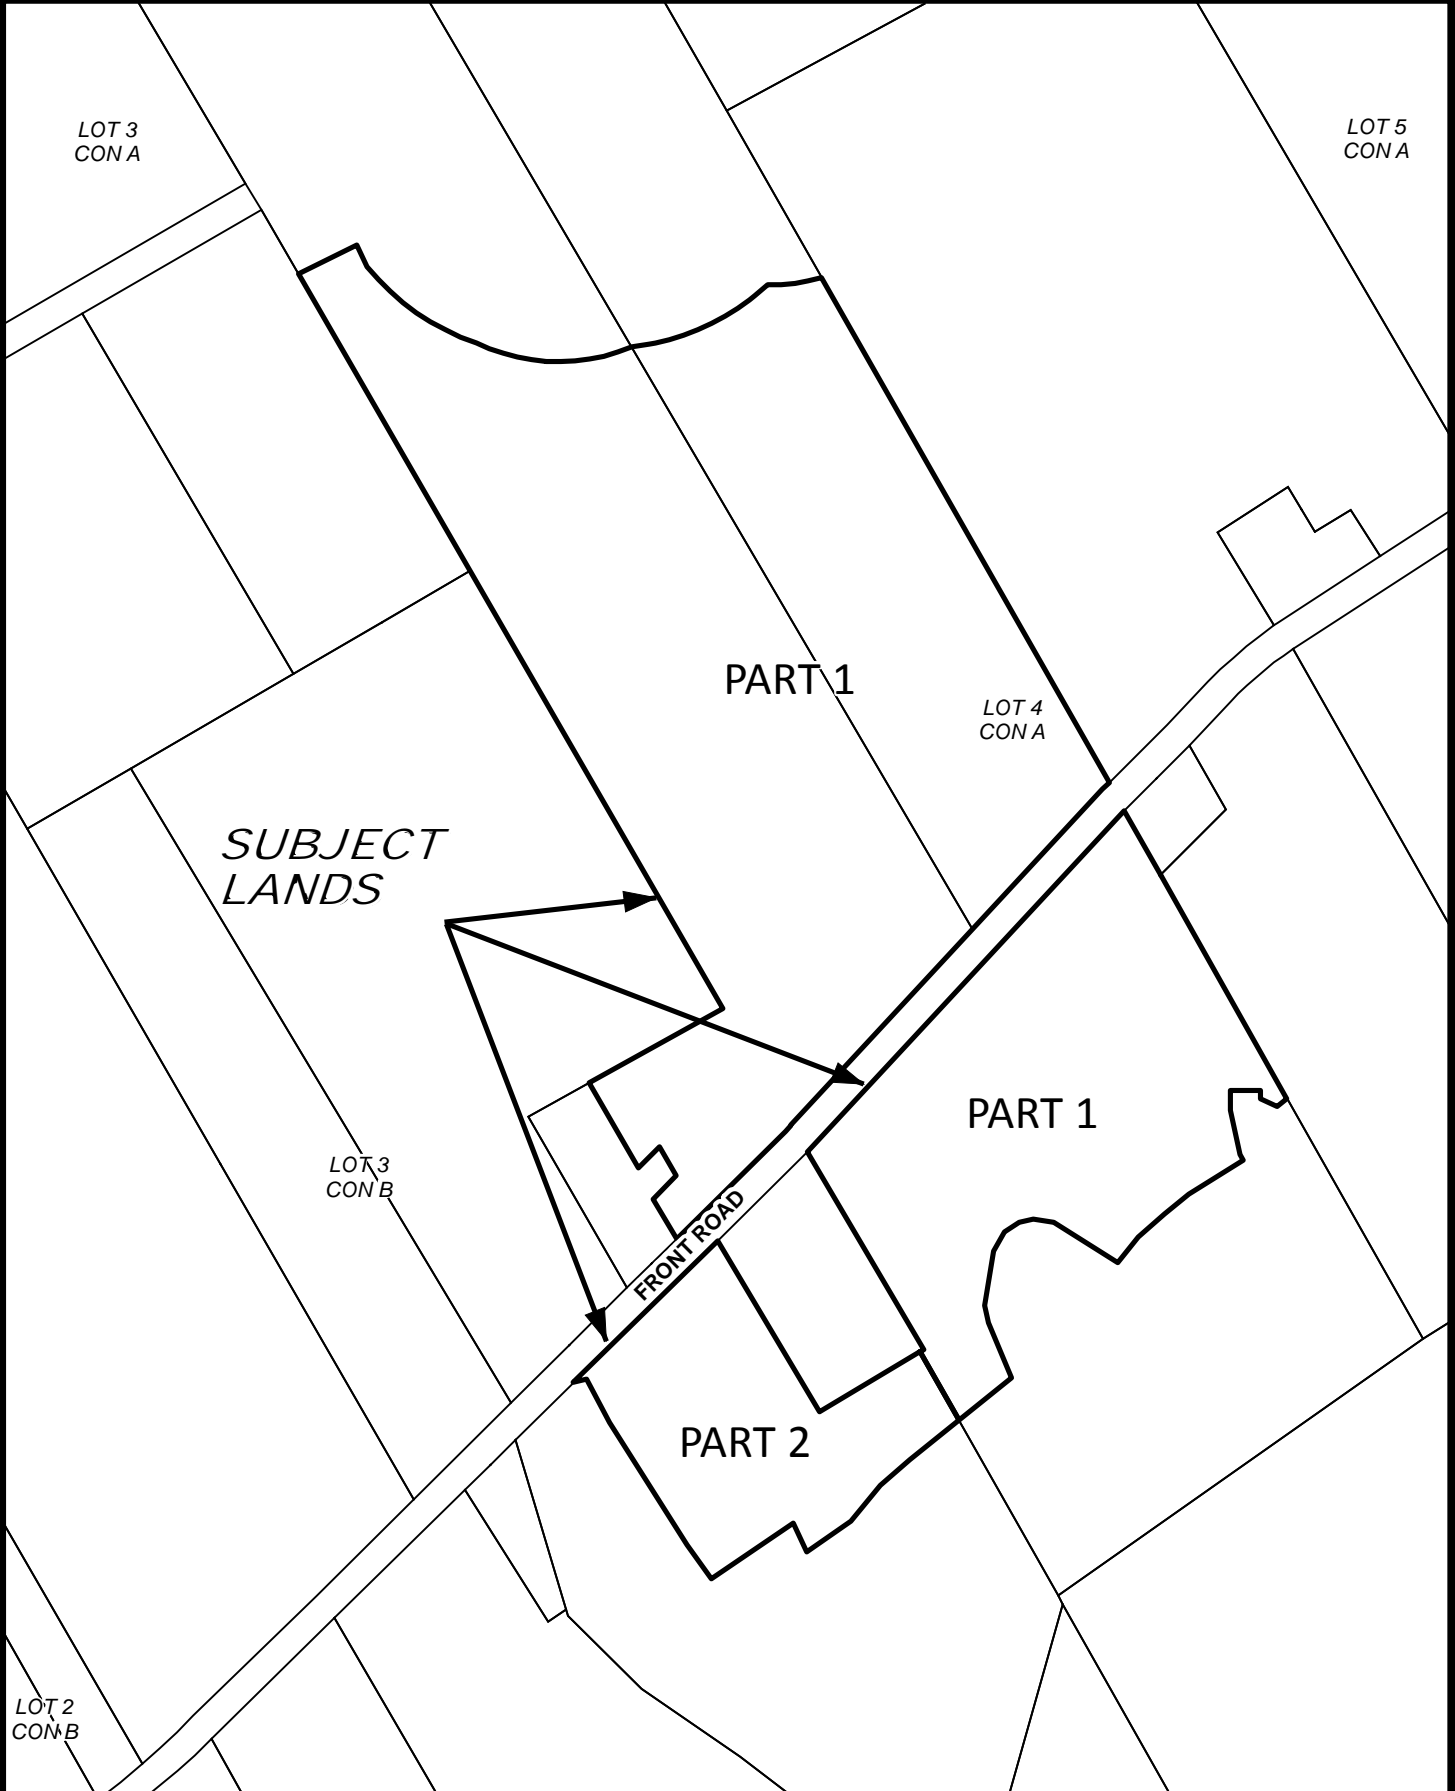

1:5,000

Schedule 14.835.1

NORFOLK COUNTY

Geographic Township of CHARLOTTEVILLE