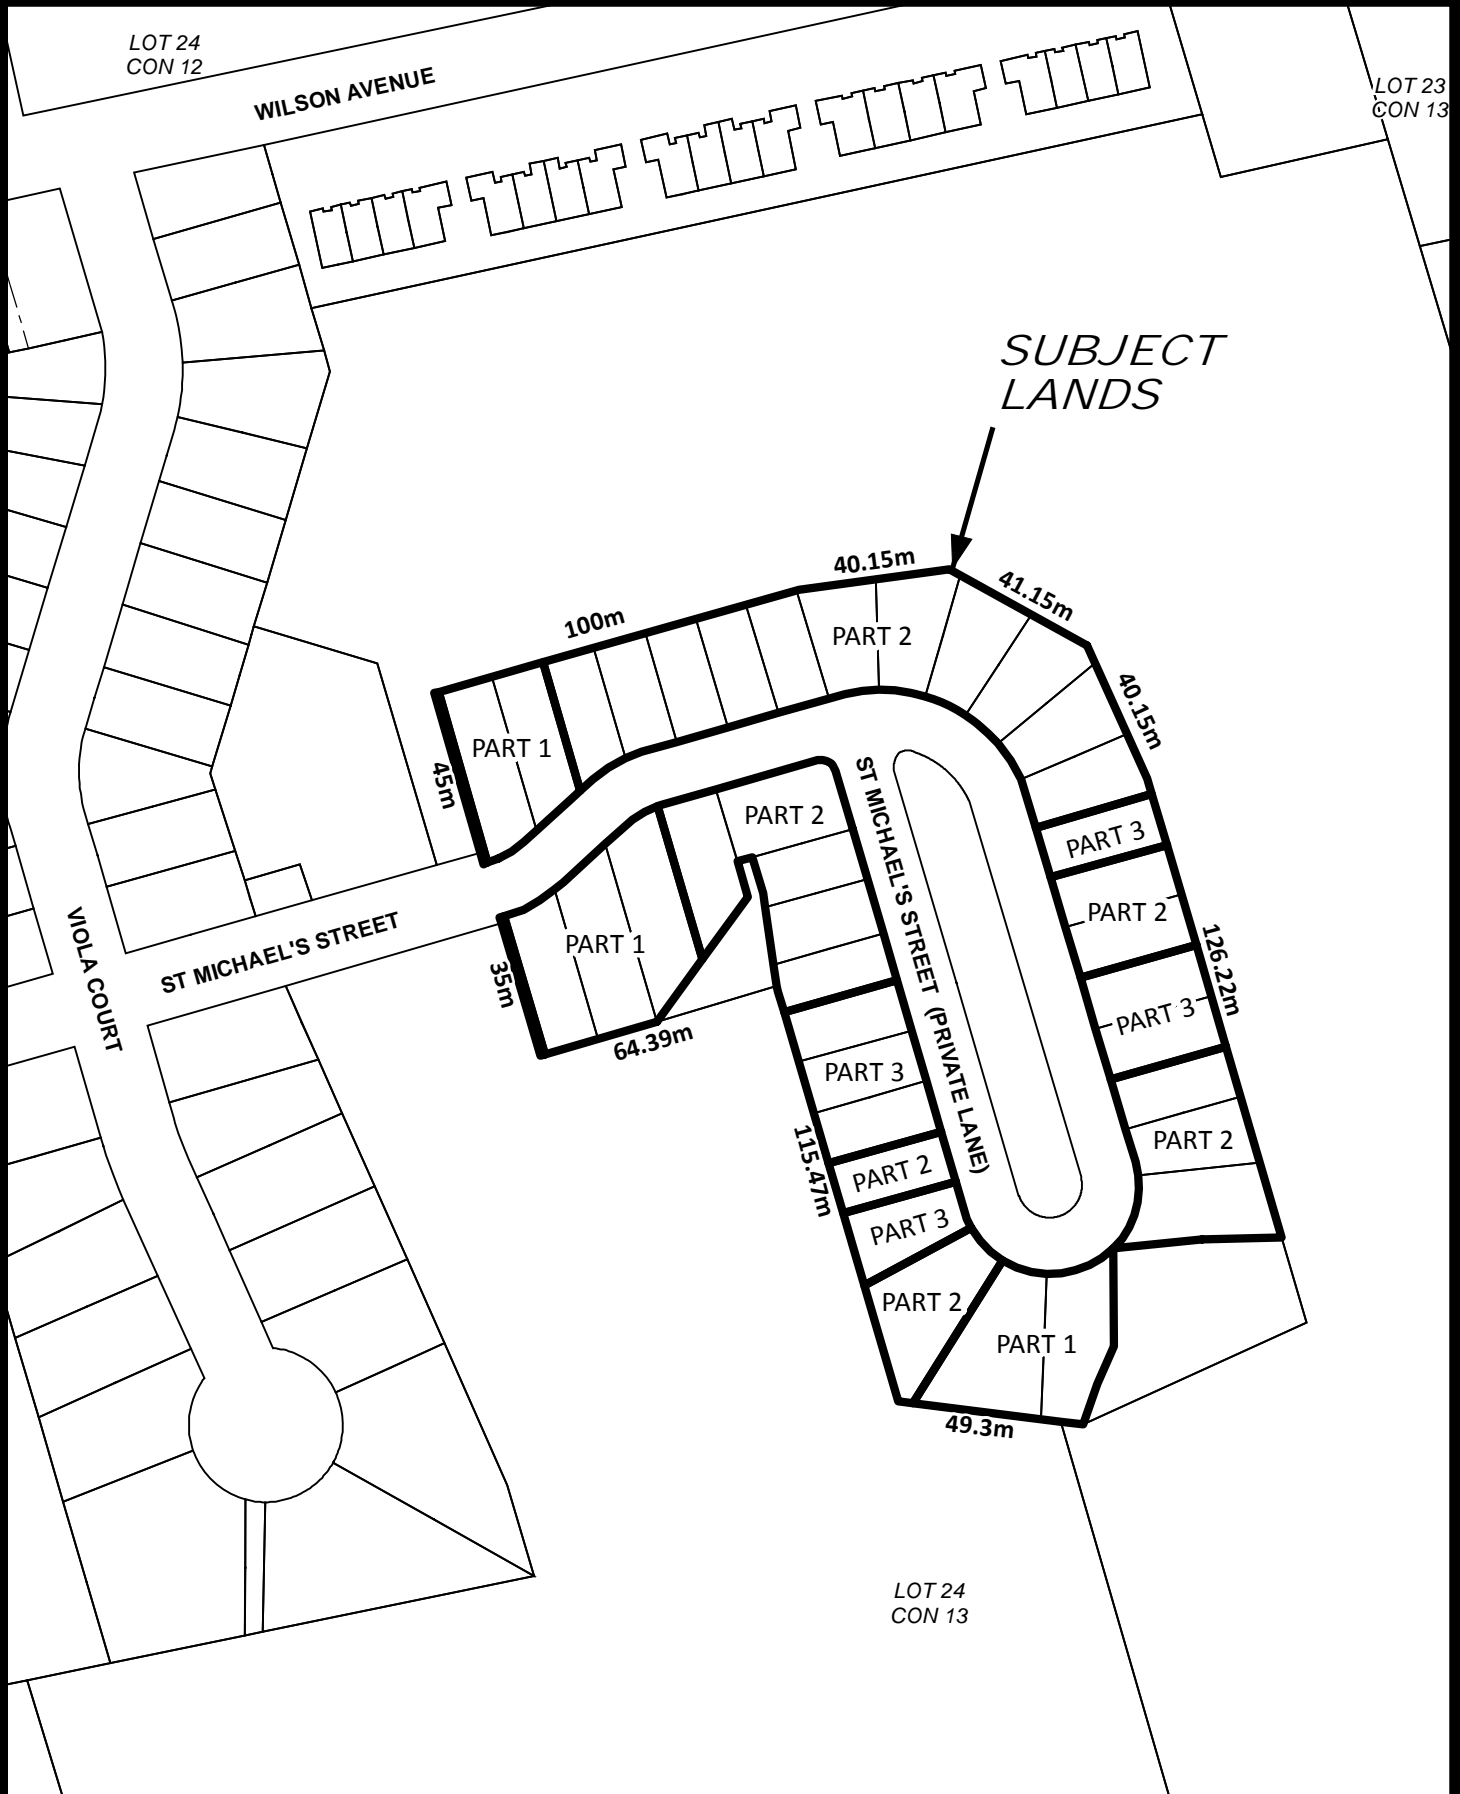

1:2,000

Schedule 14.770.1

NORFOLK COUNTY

Geographic Township of WINDHAM