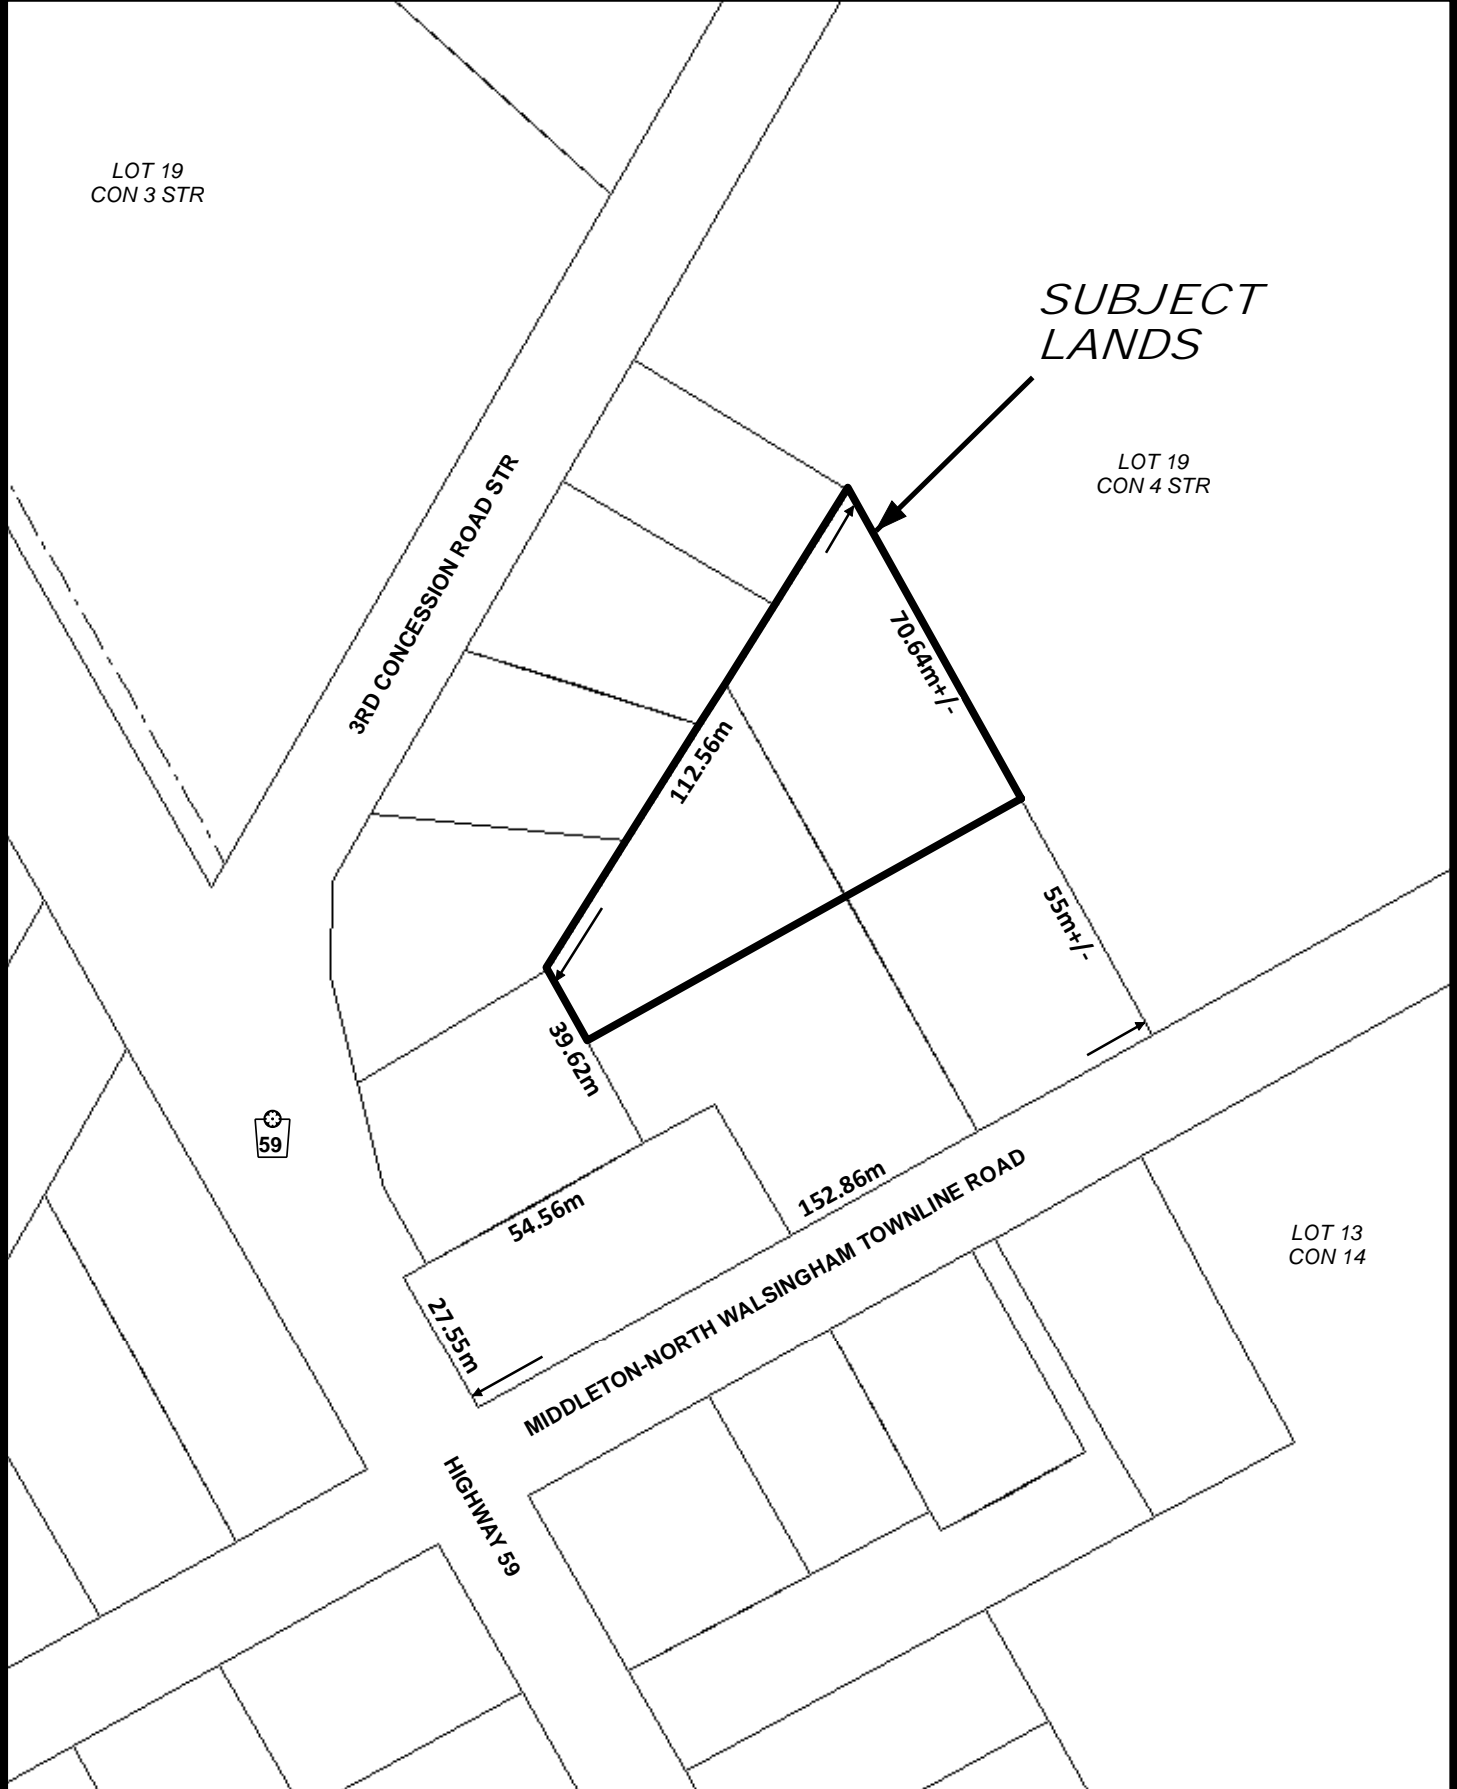

1:1,500

Schedule 14.185.1

NORFOLK COUNTY

Geographic Township of MIDDLETON