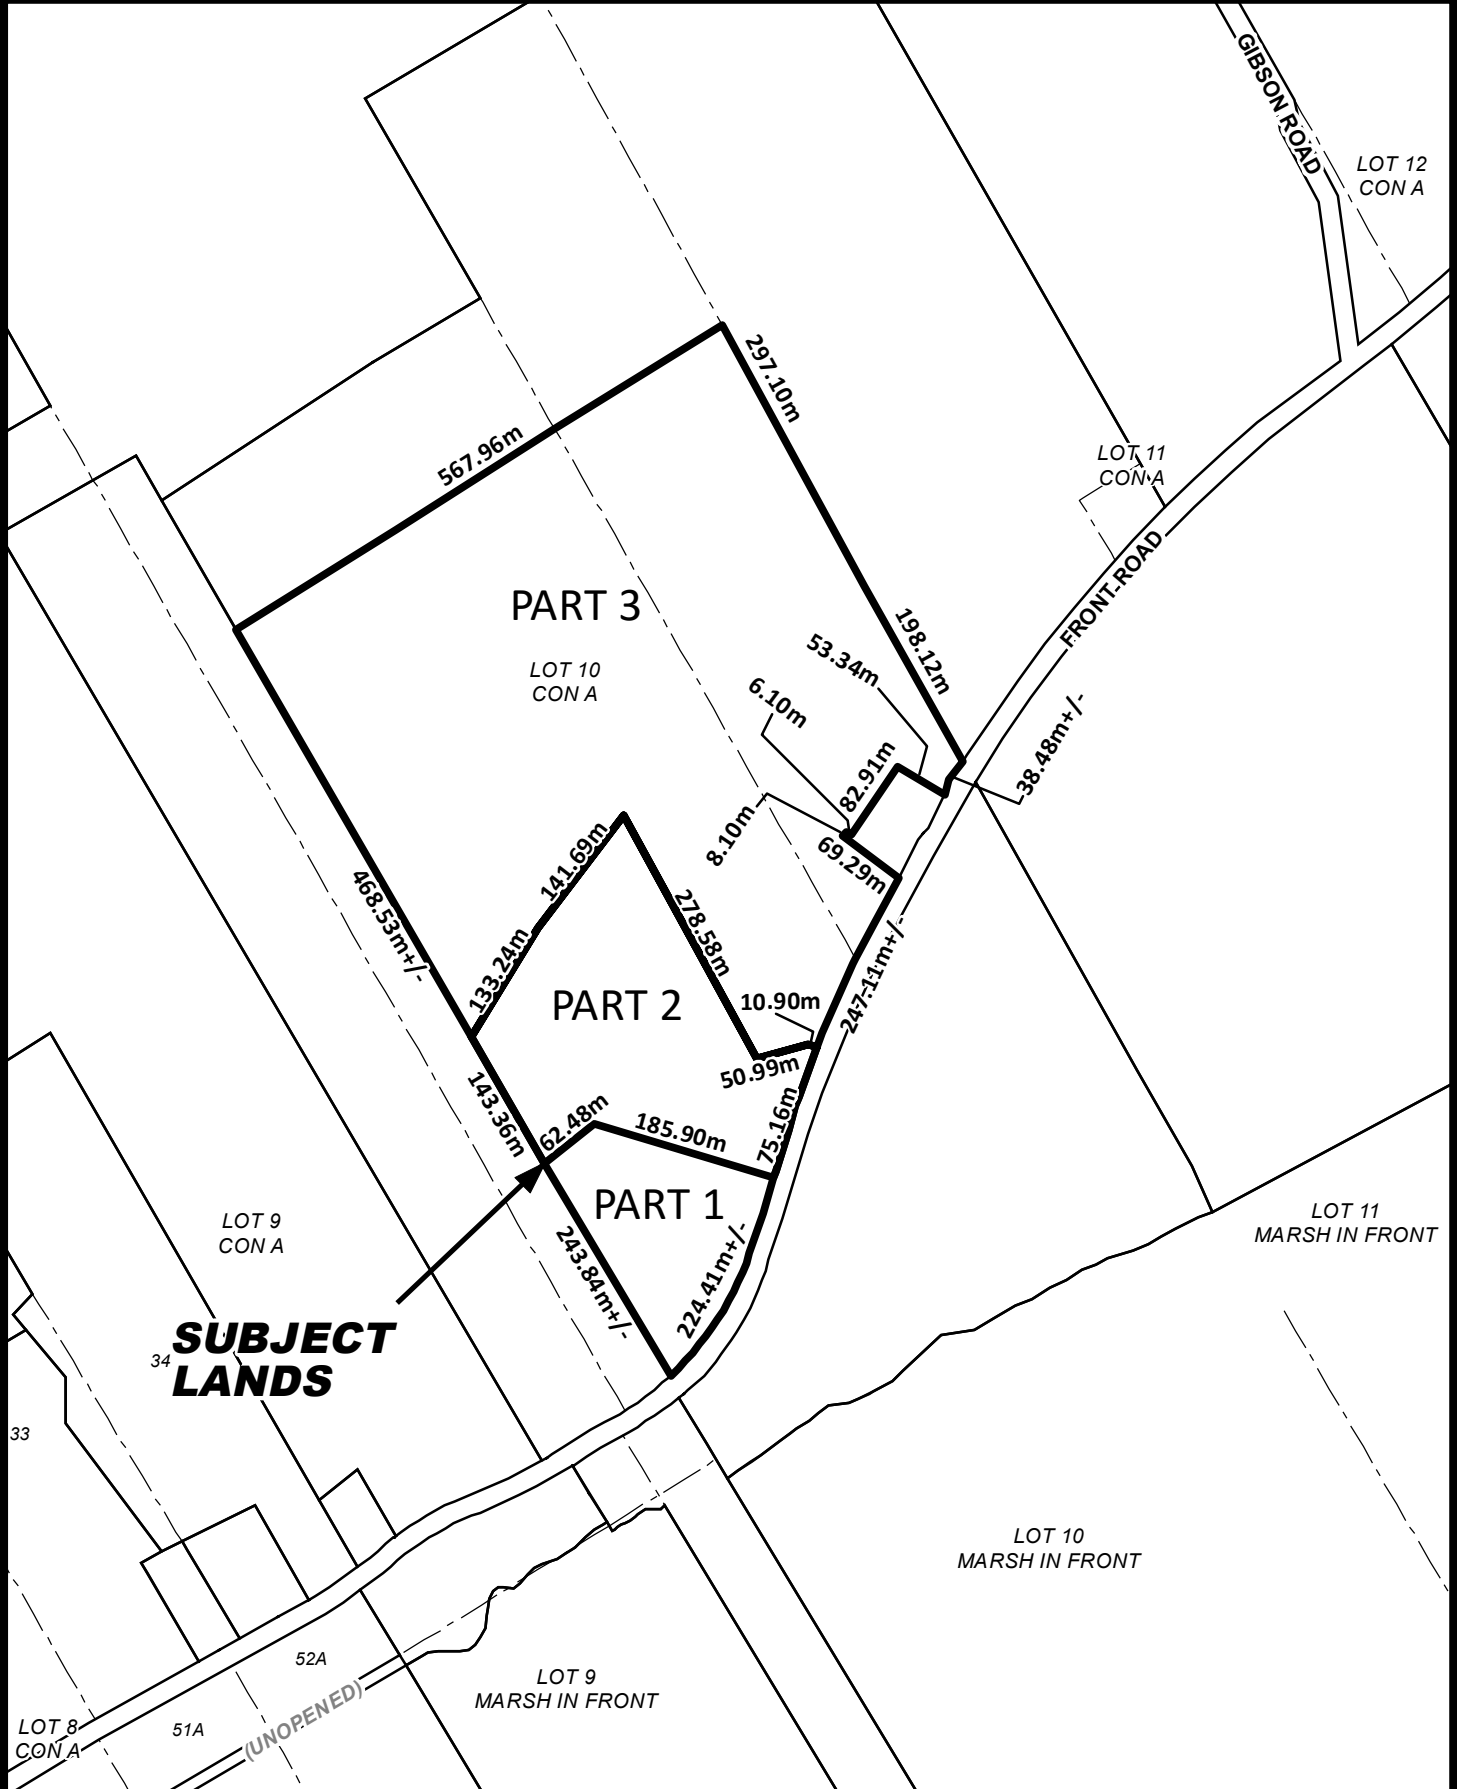

1:7,500

Schedule 14.303.1

NORFOLK COUNTY

Geographic Township of CHARLOTTEVILLE