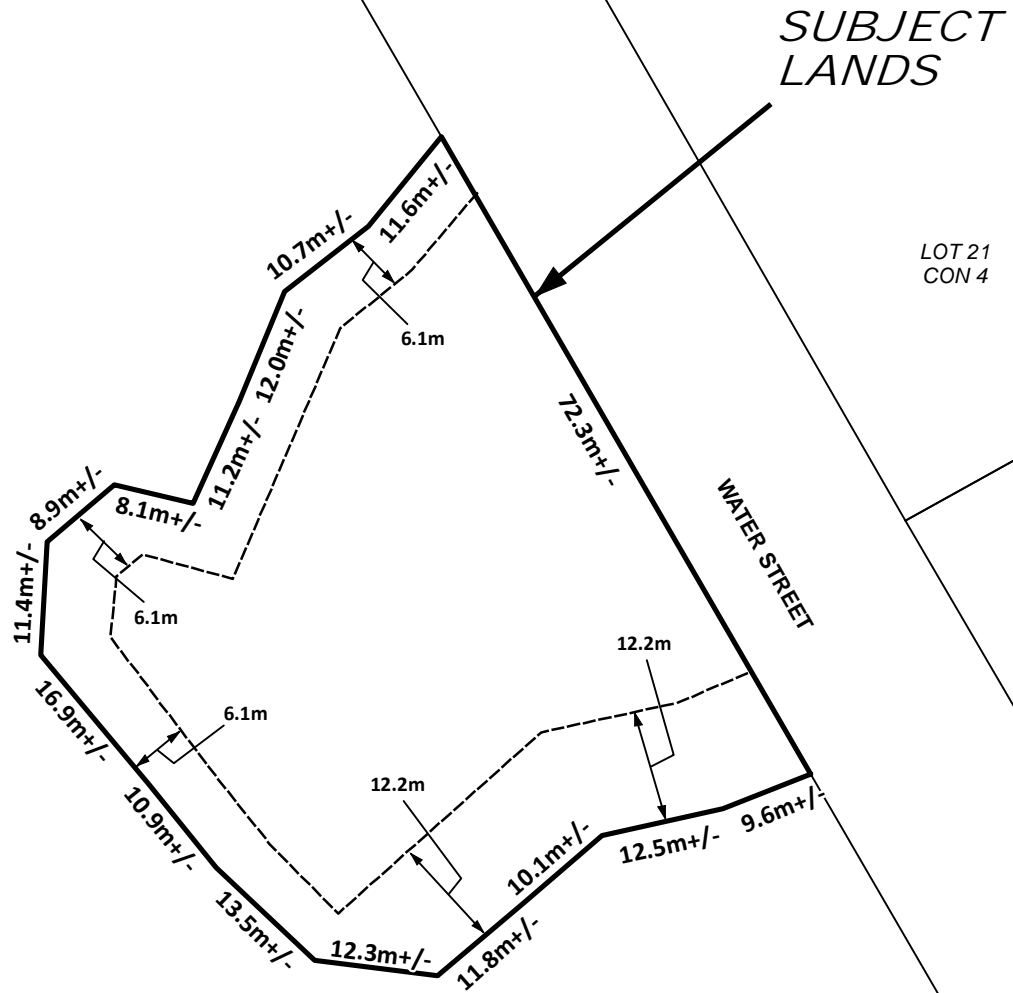

1:2,500

Schedule 14.241.1

NORFOLK COUNTY

Geographic Township of CHARLOTTEVILLE

1:750

Schedule 14.250.1

NORFOLK COUNTY

Geographic Township of CHARLOTTEVILLE

*SUBJECT
LANDS*

LOT 21
CON 4

LOT 20
CON 4

WATER STREET

1:2,000

Schedule 14.260.1

NORFOLK COUNTY

Geographic Township of CHARLOTTEVILLE