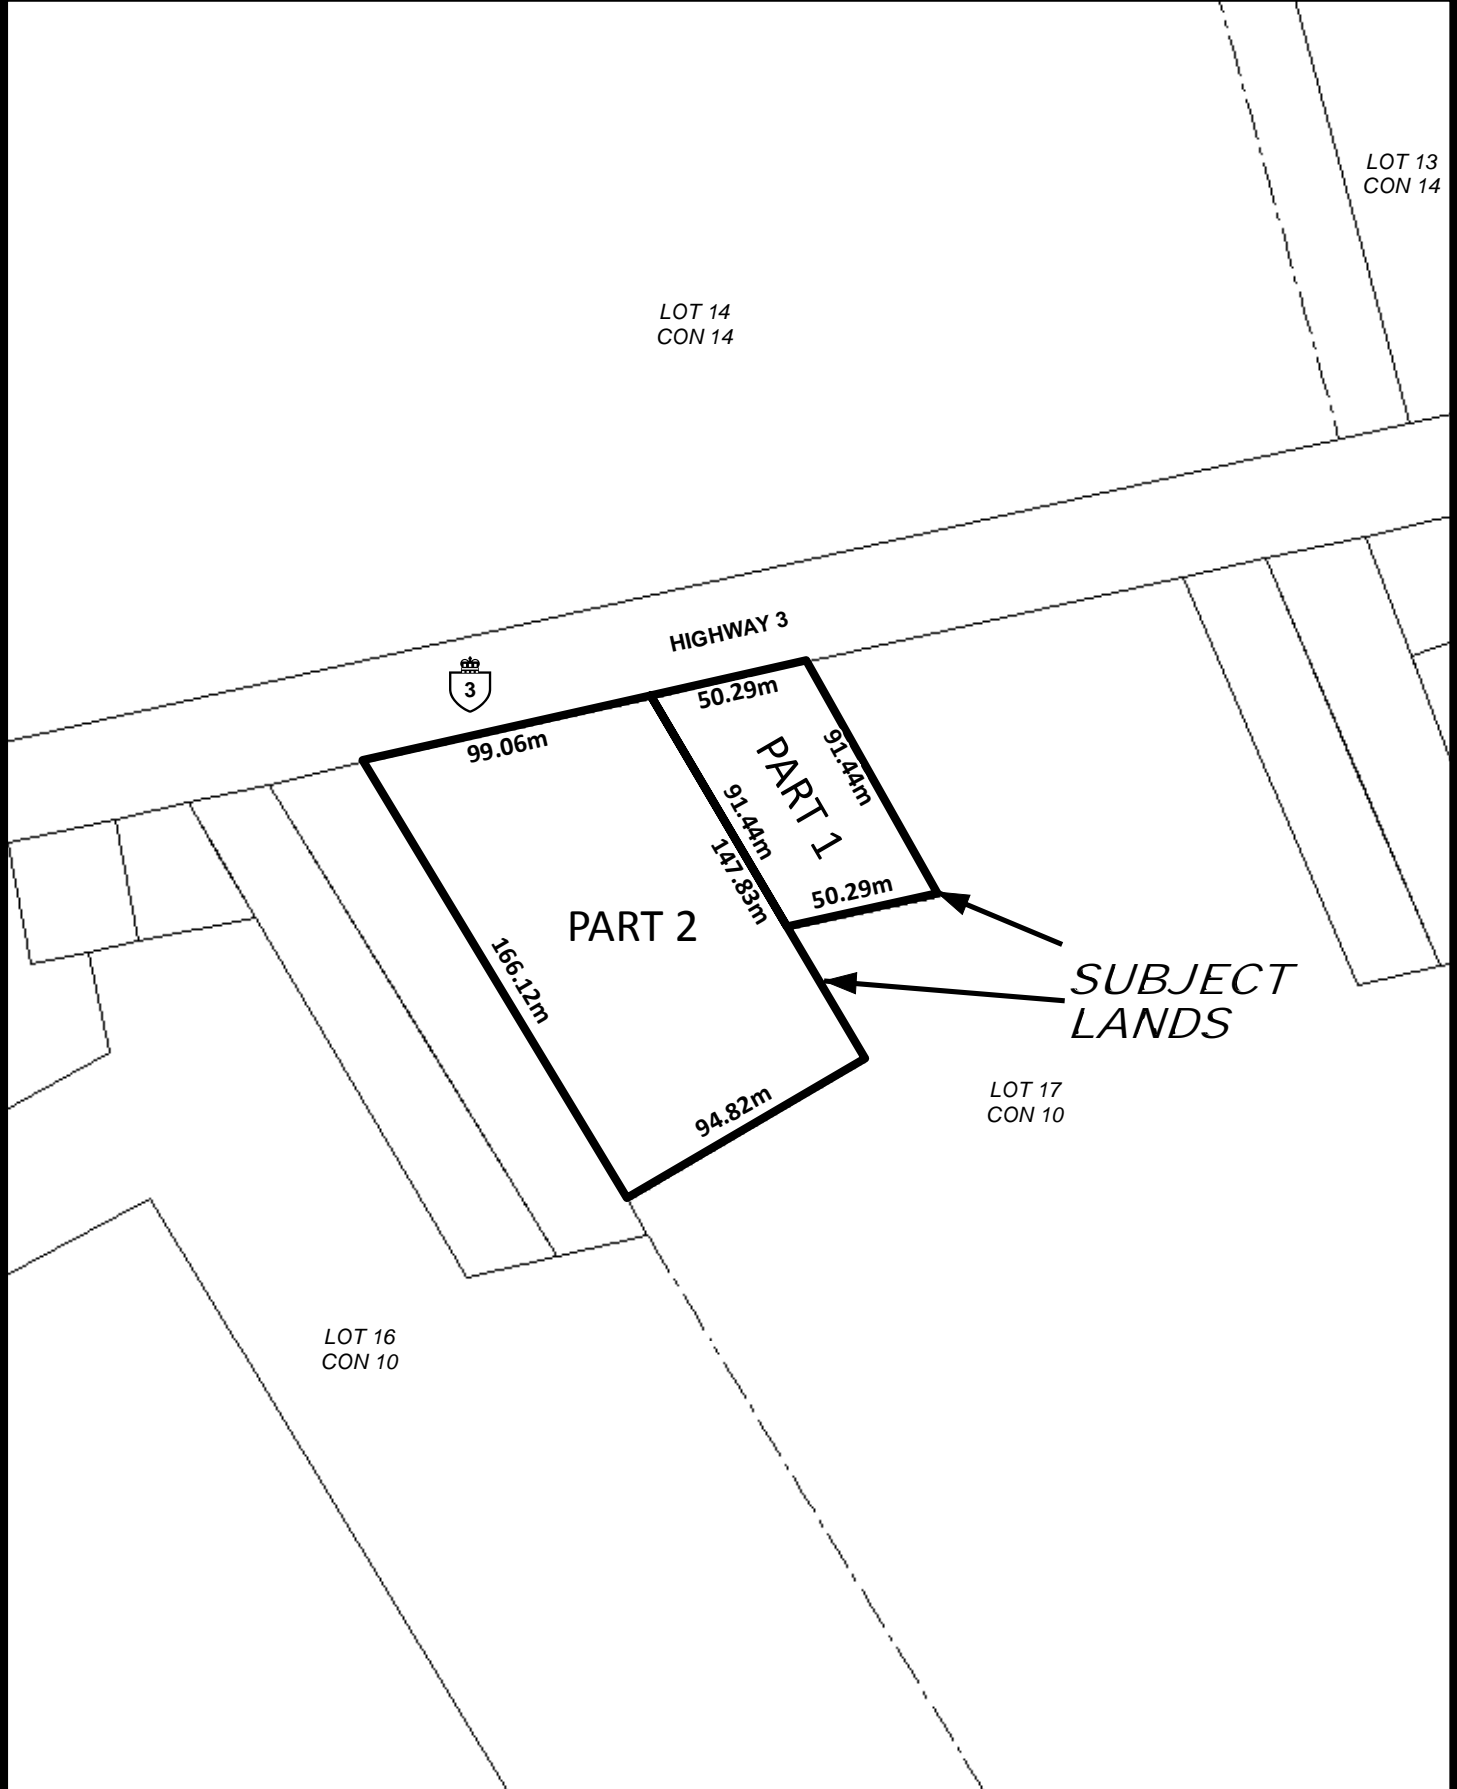

1:2,500

Schedule 14.166.1

NORFOLK COUNTY

Geographic Township of CHARLOTTEVILLE