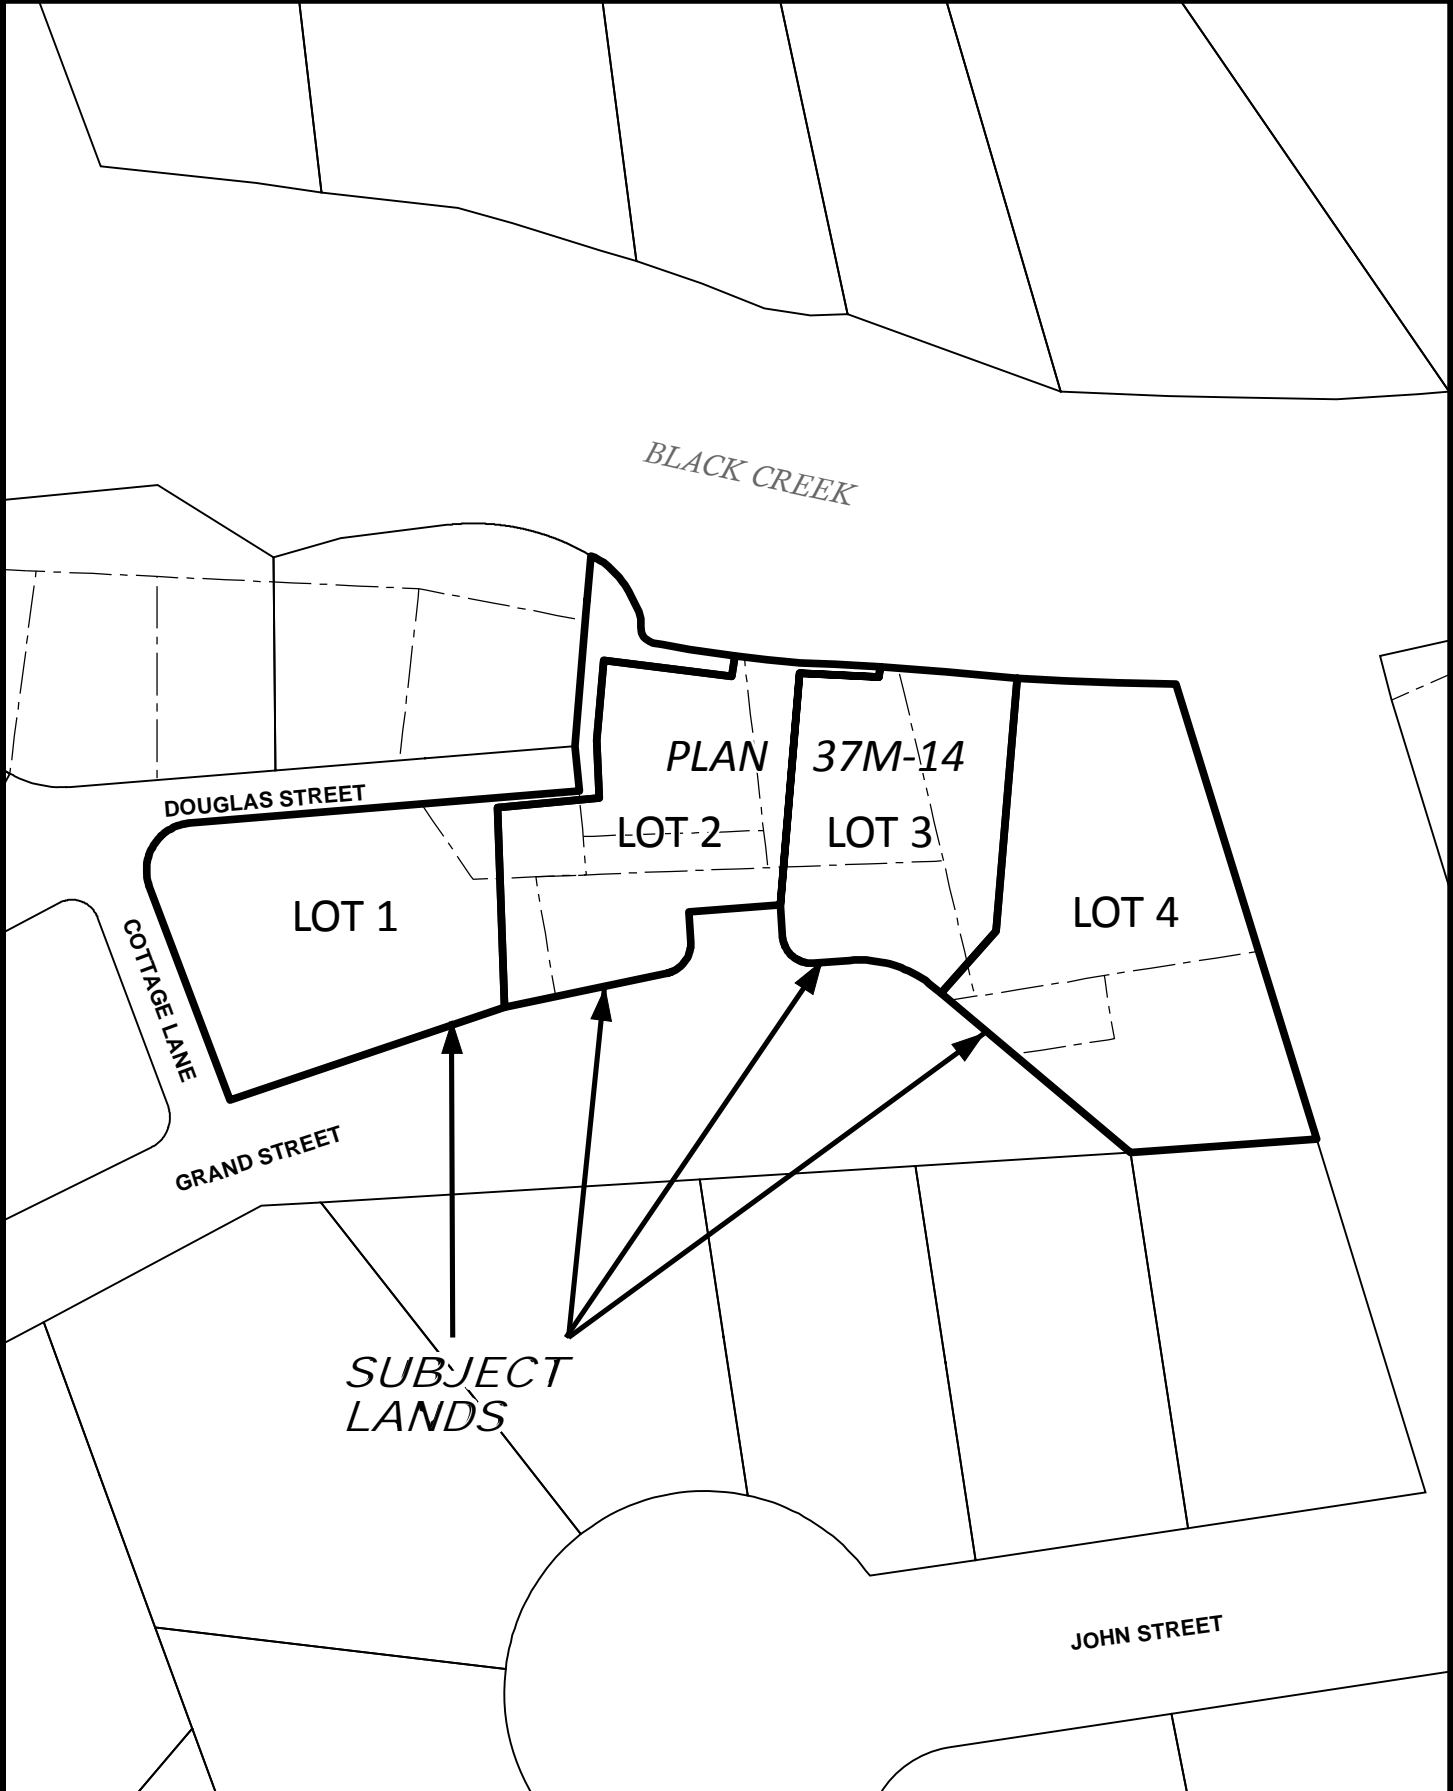

1:750

Schedule 14.535.1

NORFOLK COUNTY

Urban Area of PORT DOVER