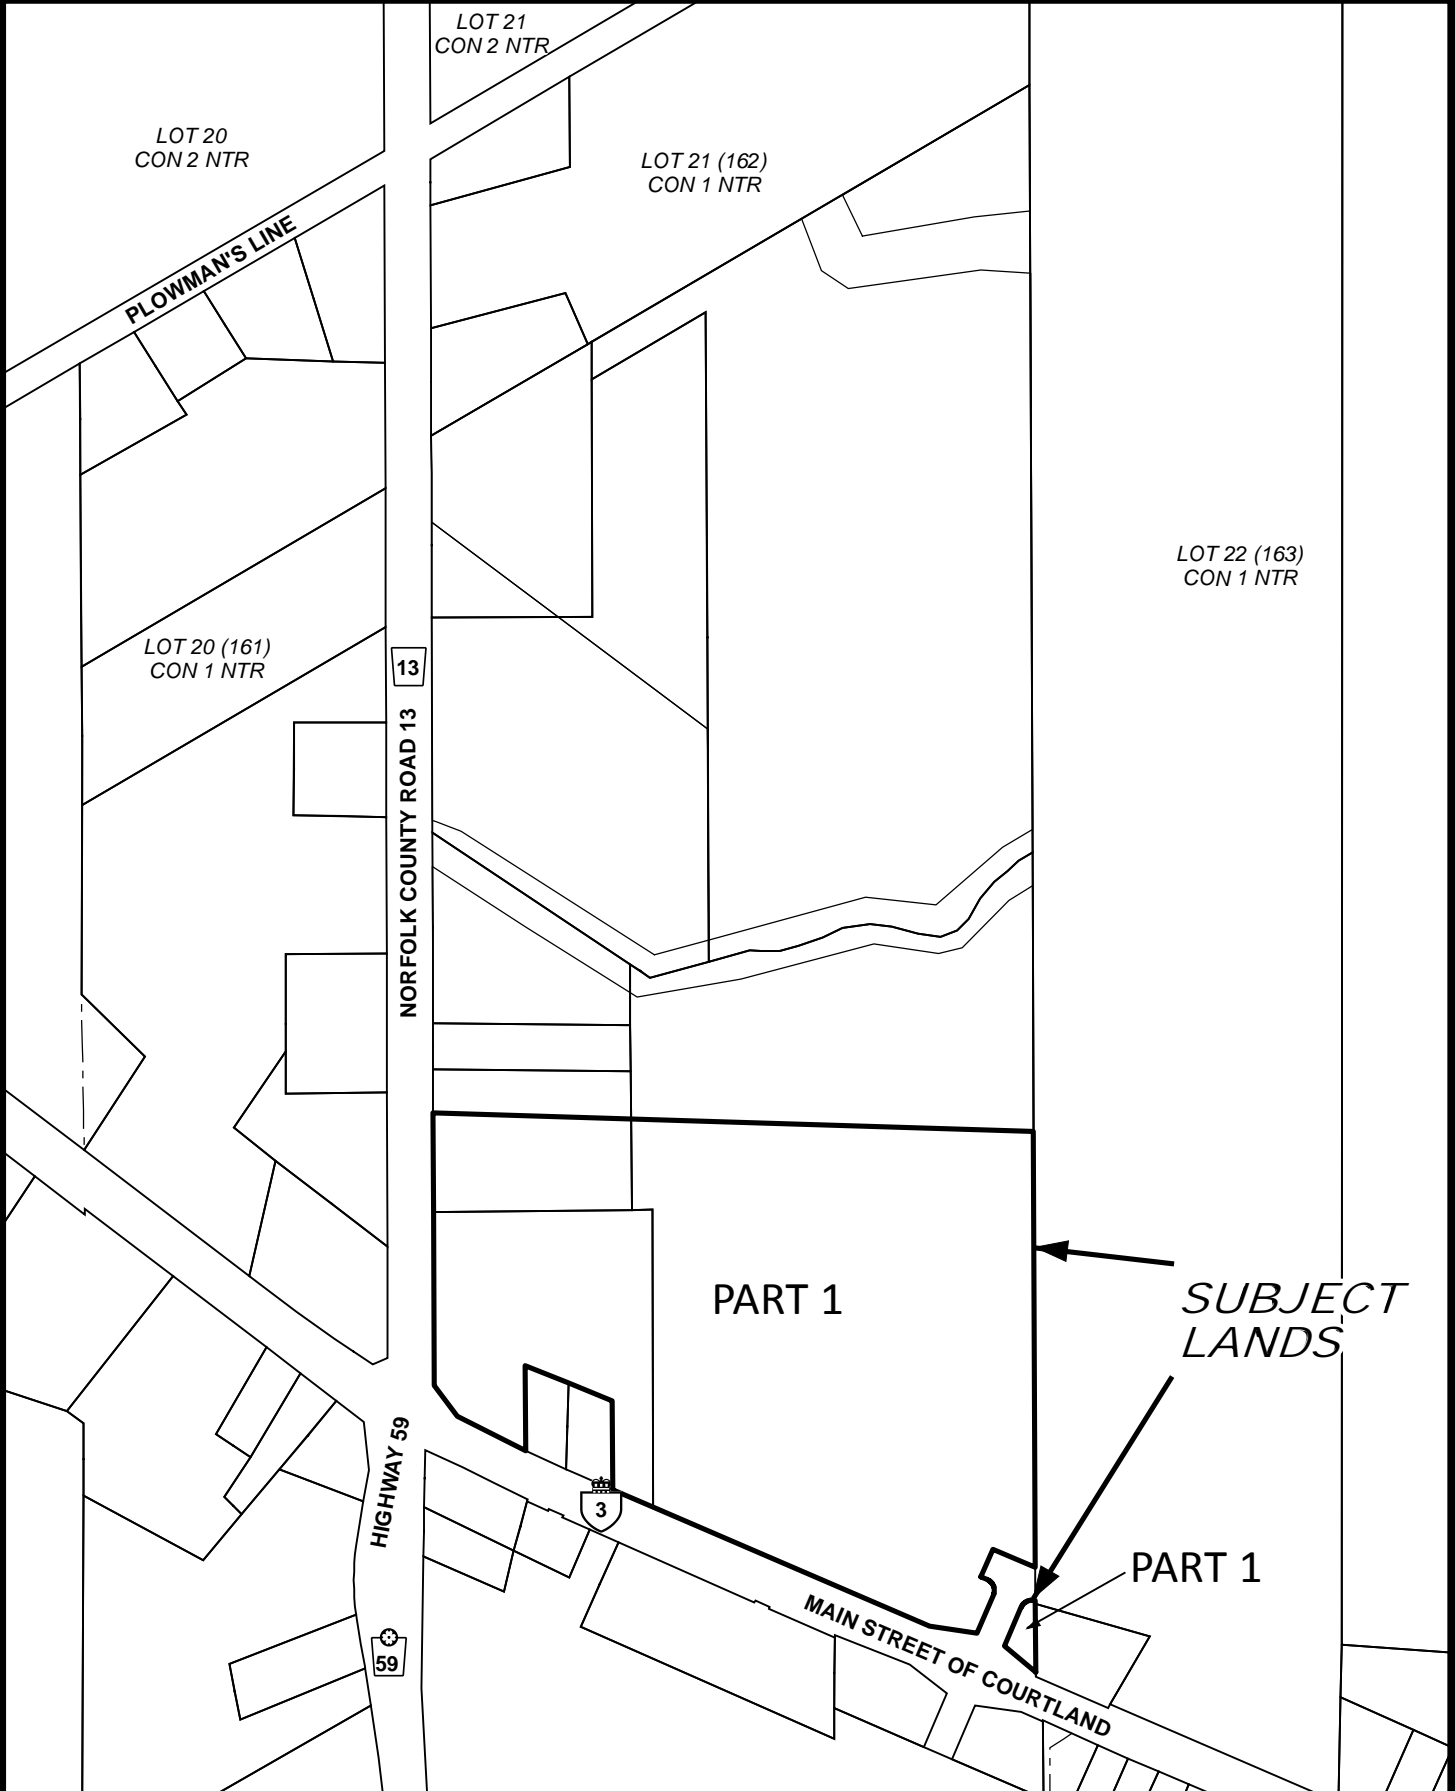

1:5,000

Schedule 14.359.1

NORFOLK COUNTY

Geographic Township of MIDDLETON