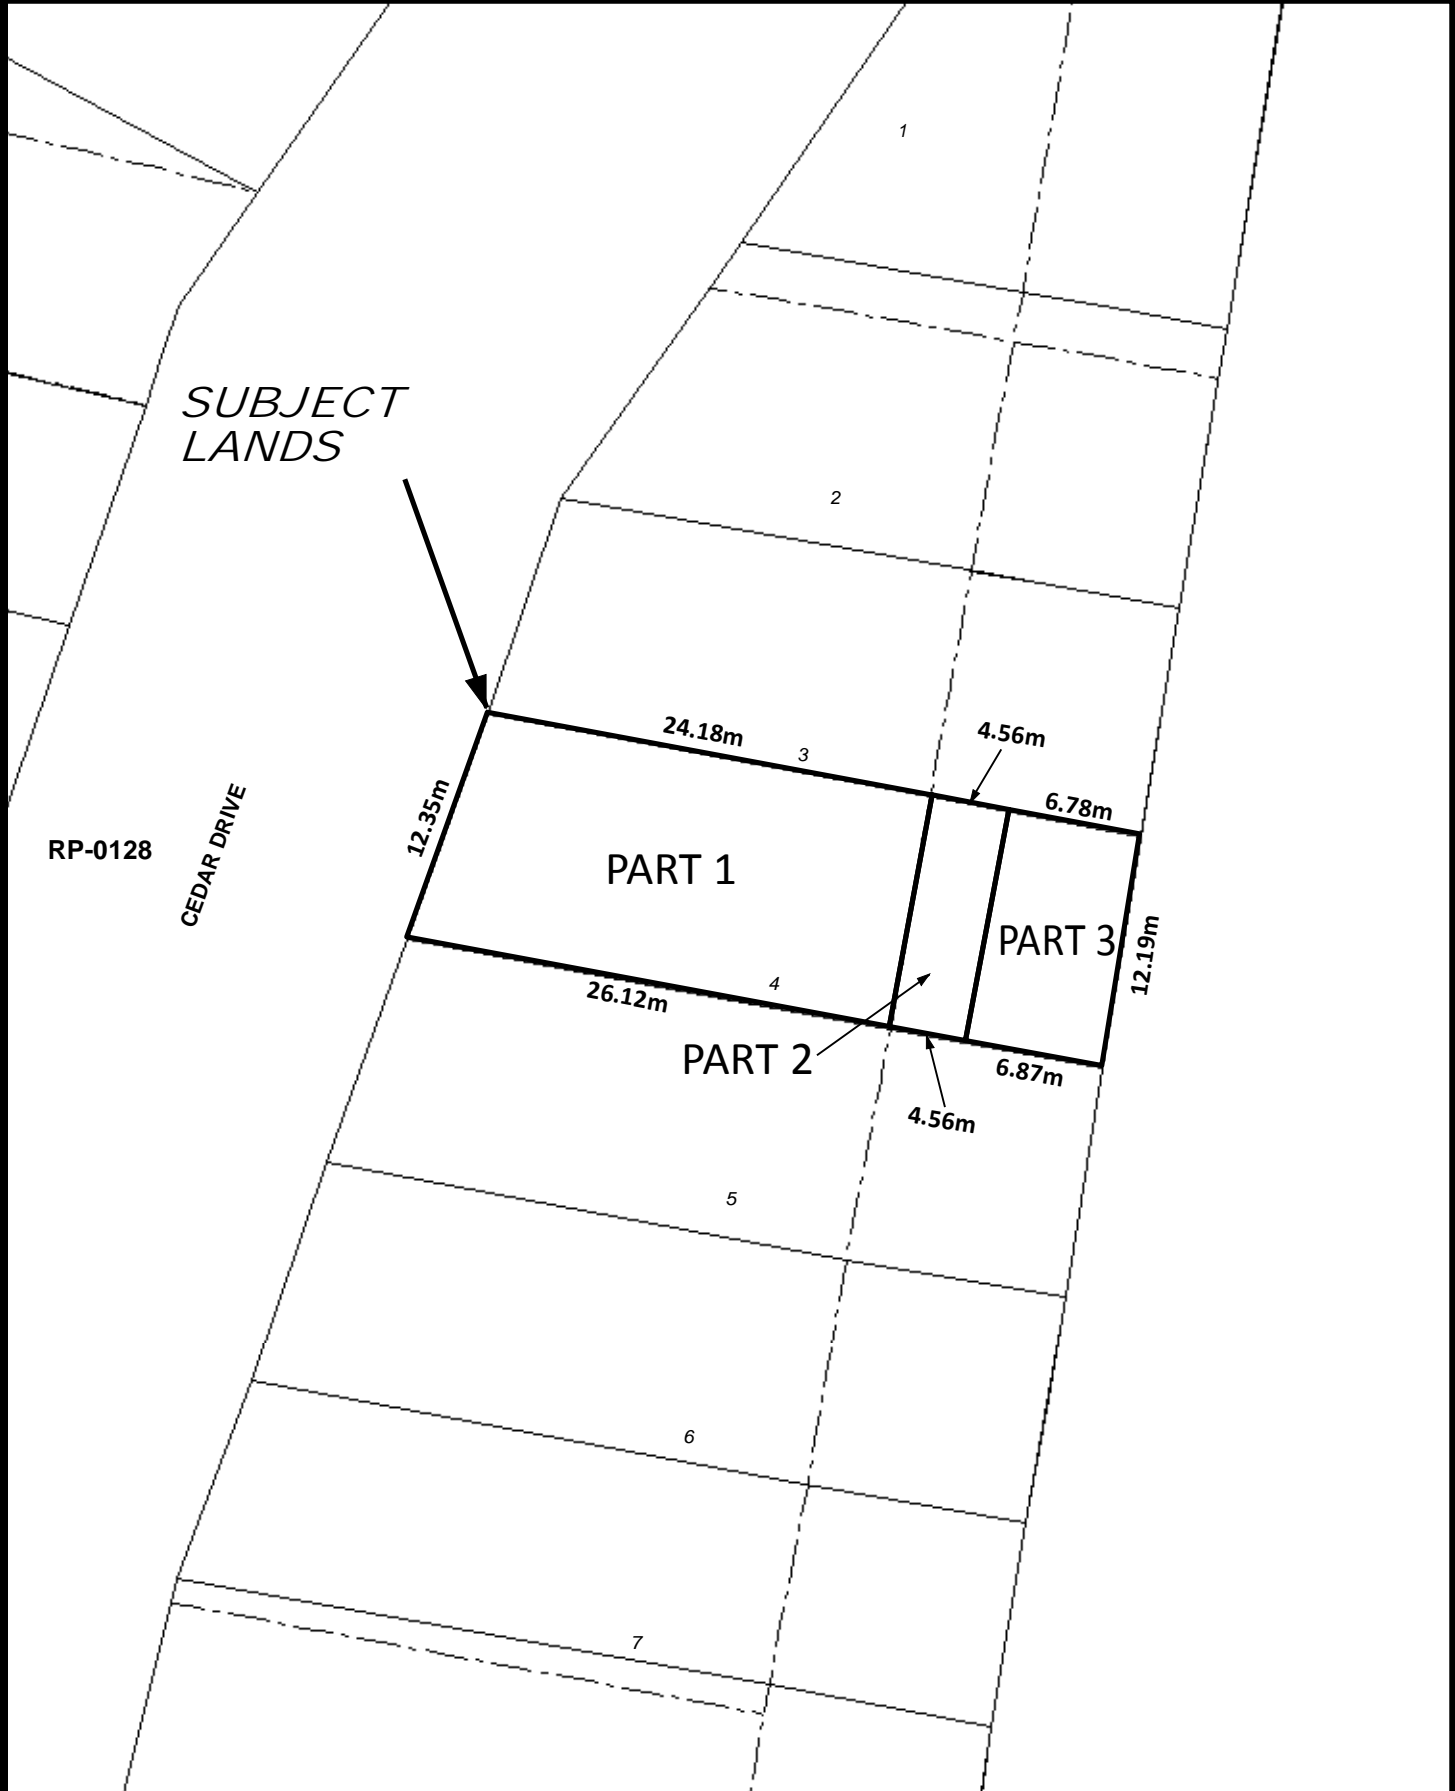

1:400

Schedule 14.853.1

NORFOLK COUNTY

Geographic Township of CHARLOTTEVILLE