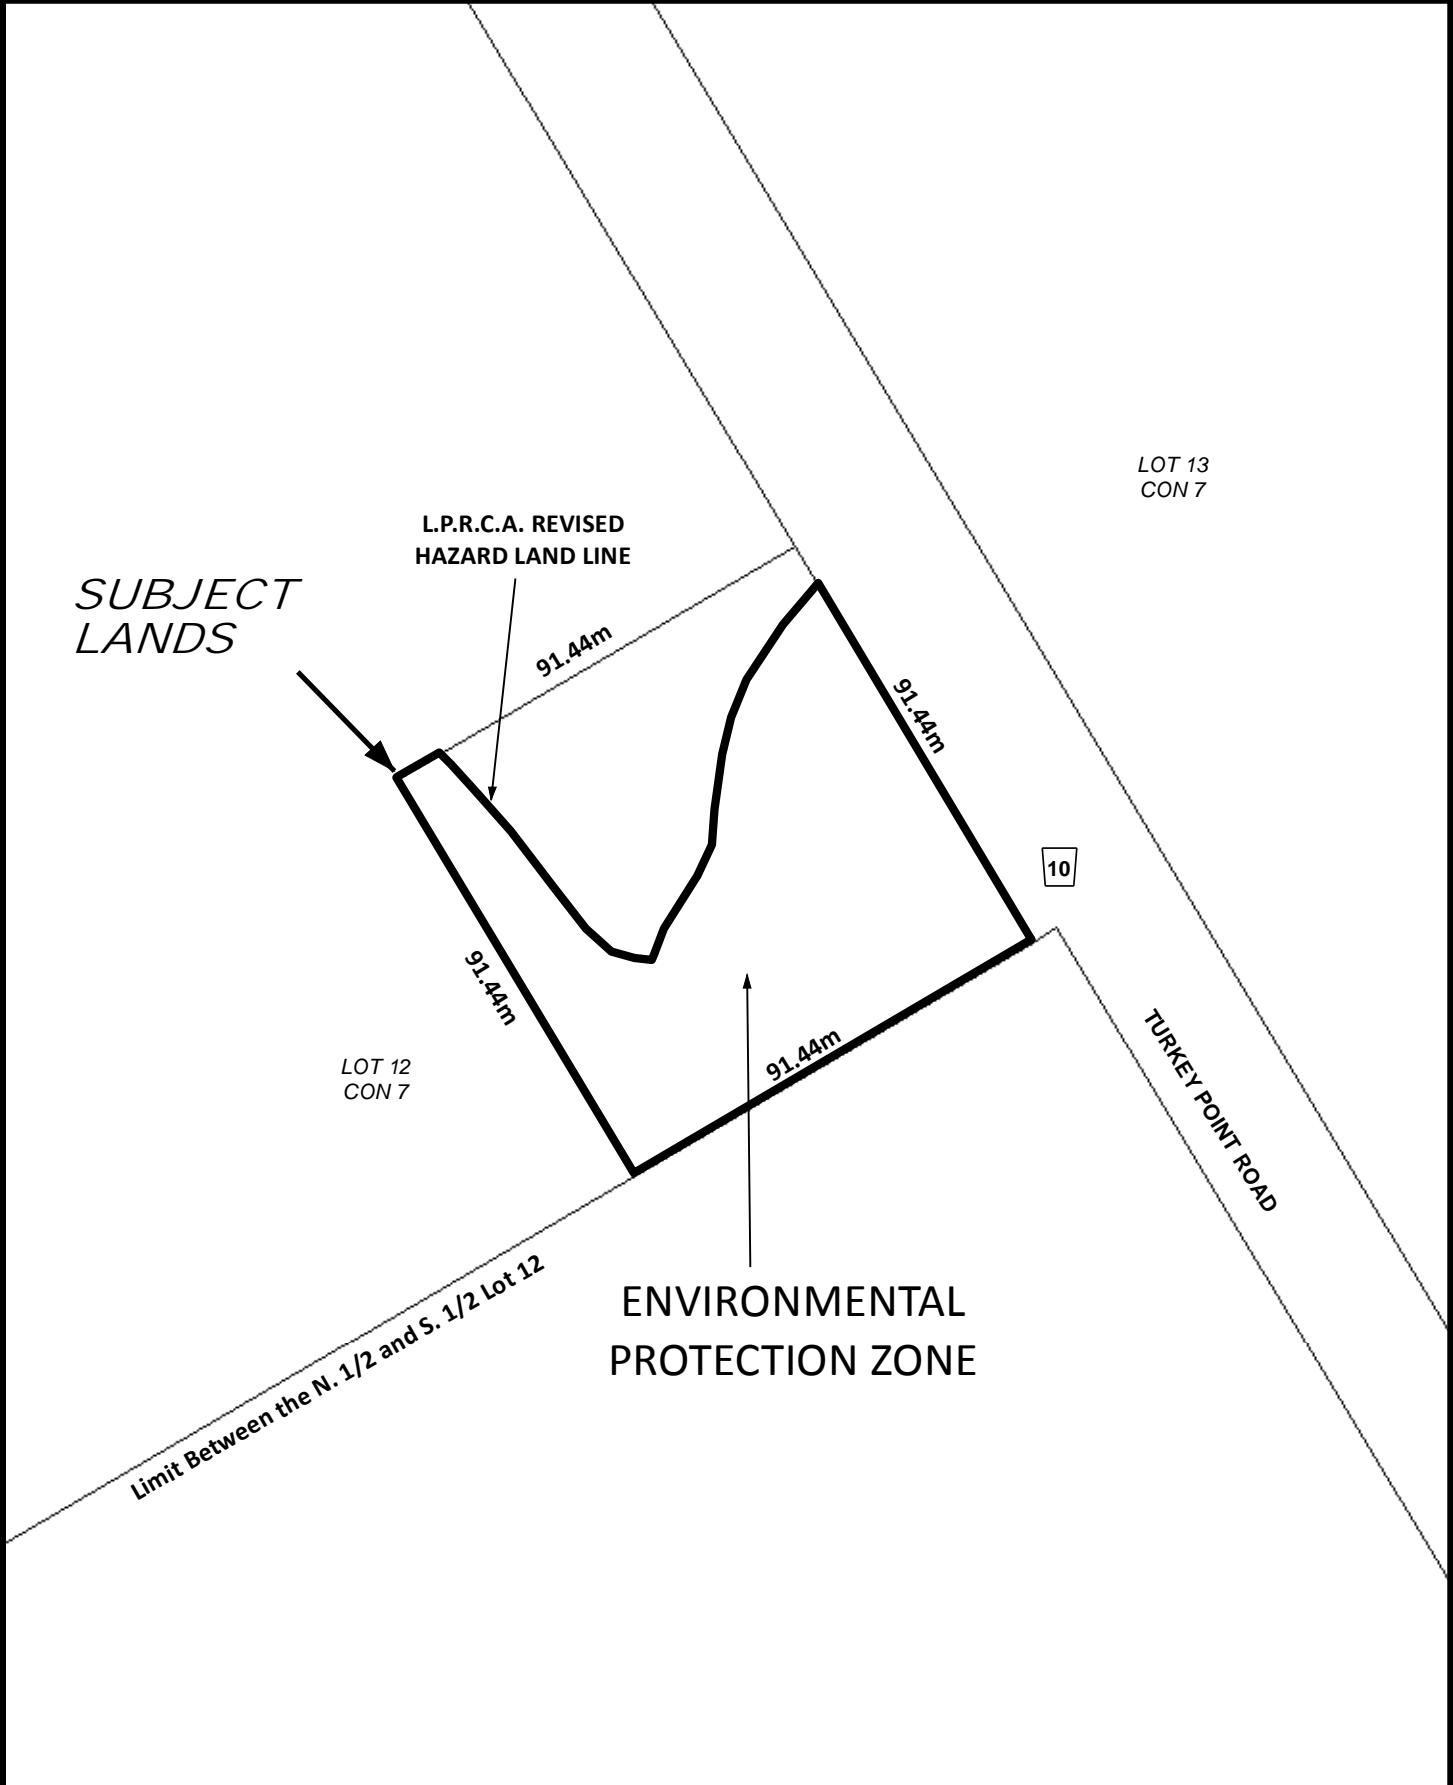

1:1,500

Schedule 14.862.1

NORFOLK COUNTY

Geographic Township of CHARLOTTEVILLE