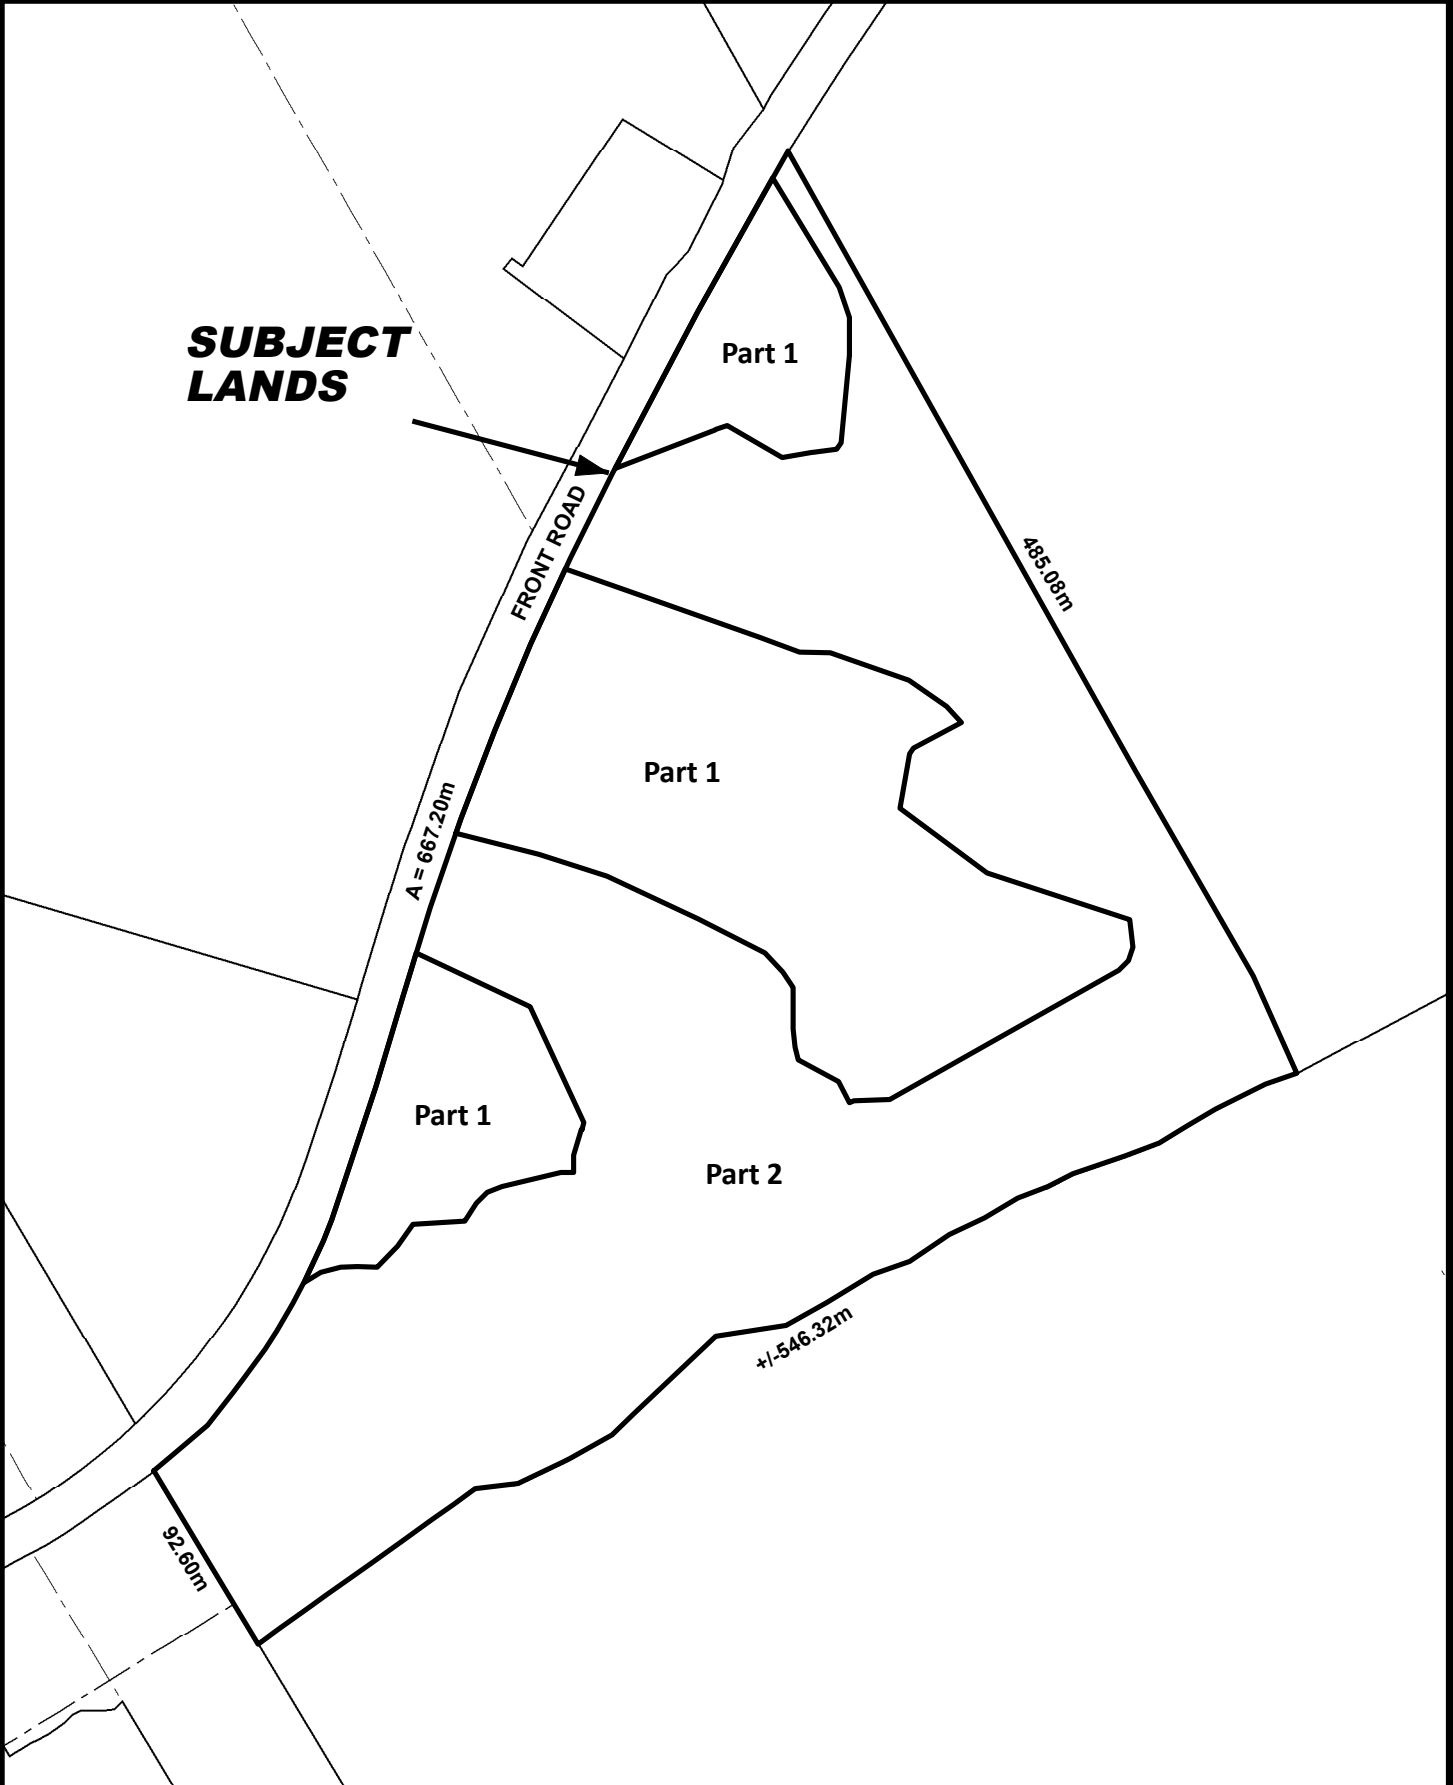

1:3,500

Schedule 14.302.1

NORFOLK COUNTY

Geographic Township of CHARLOTTEVILLE