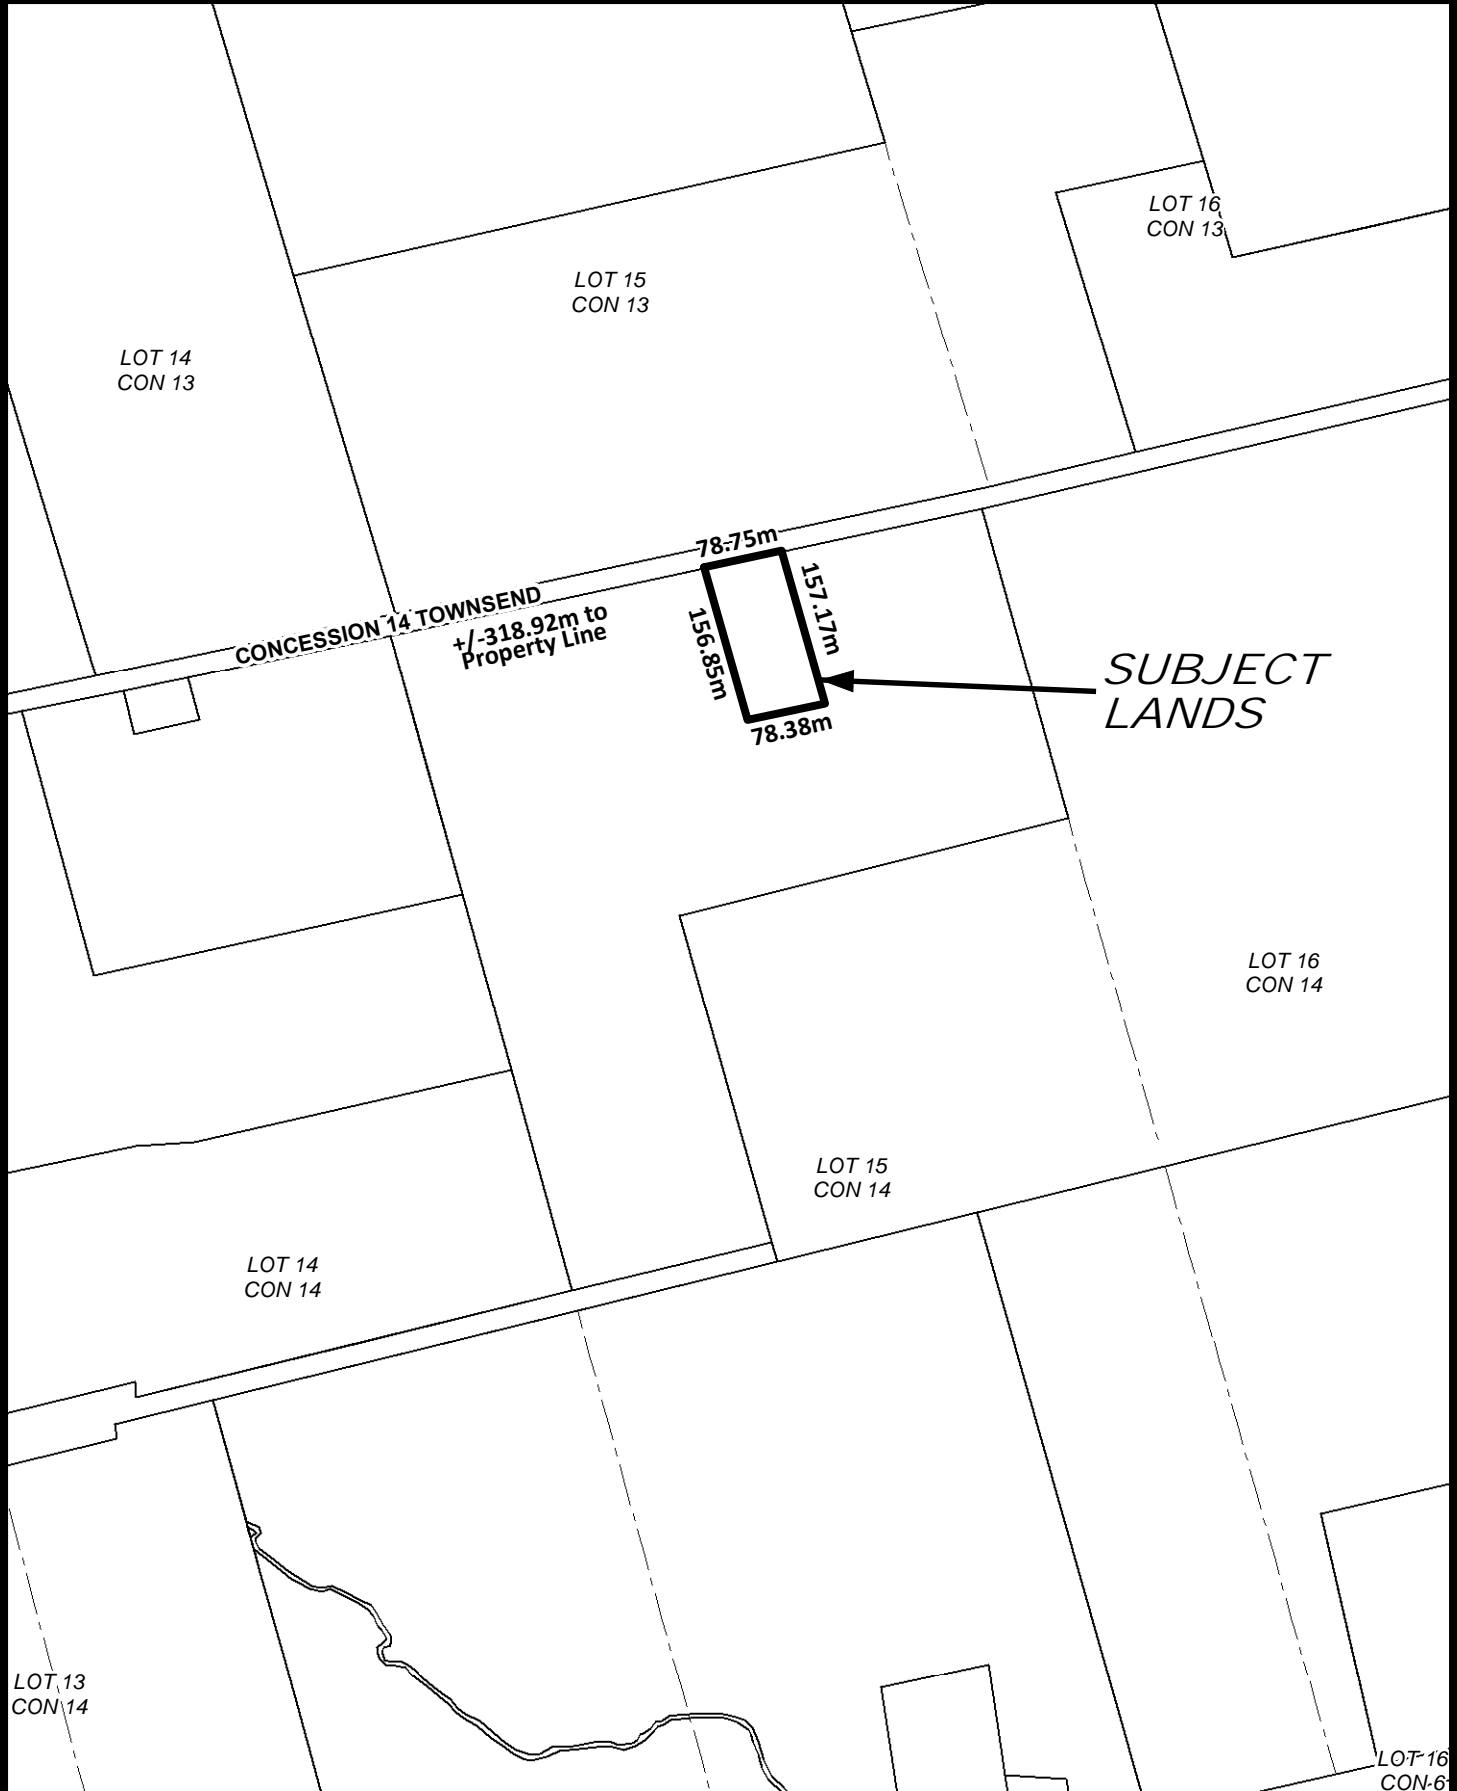

1:7,500

Schedule 14.920.1

NORFOLK COUNTY

Geographic Township of TOWNSEND