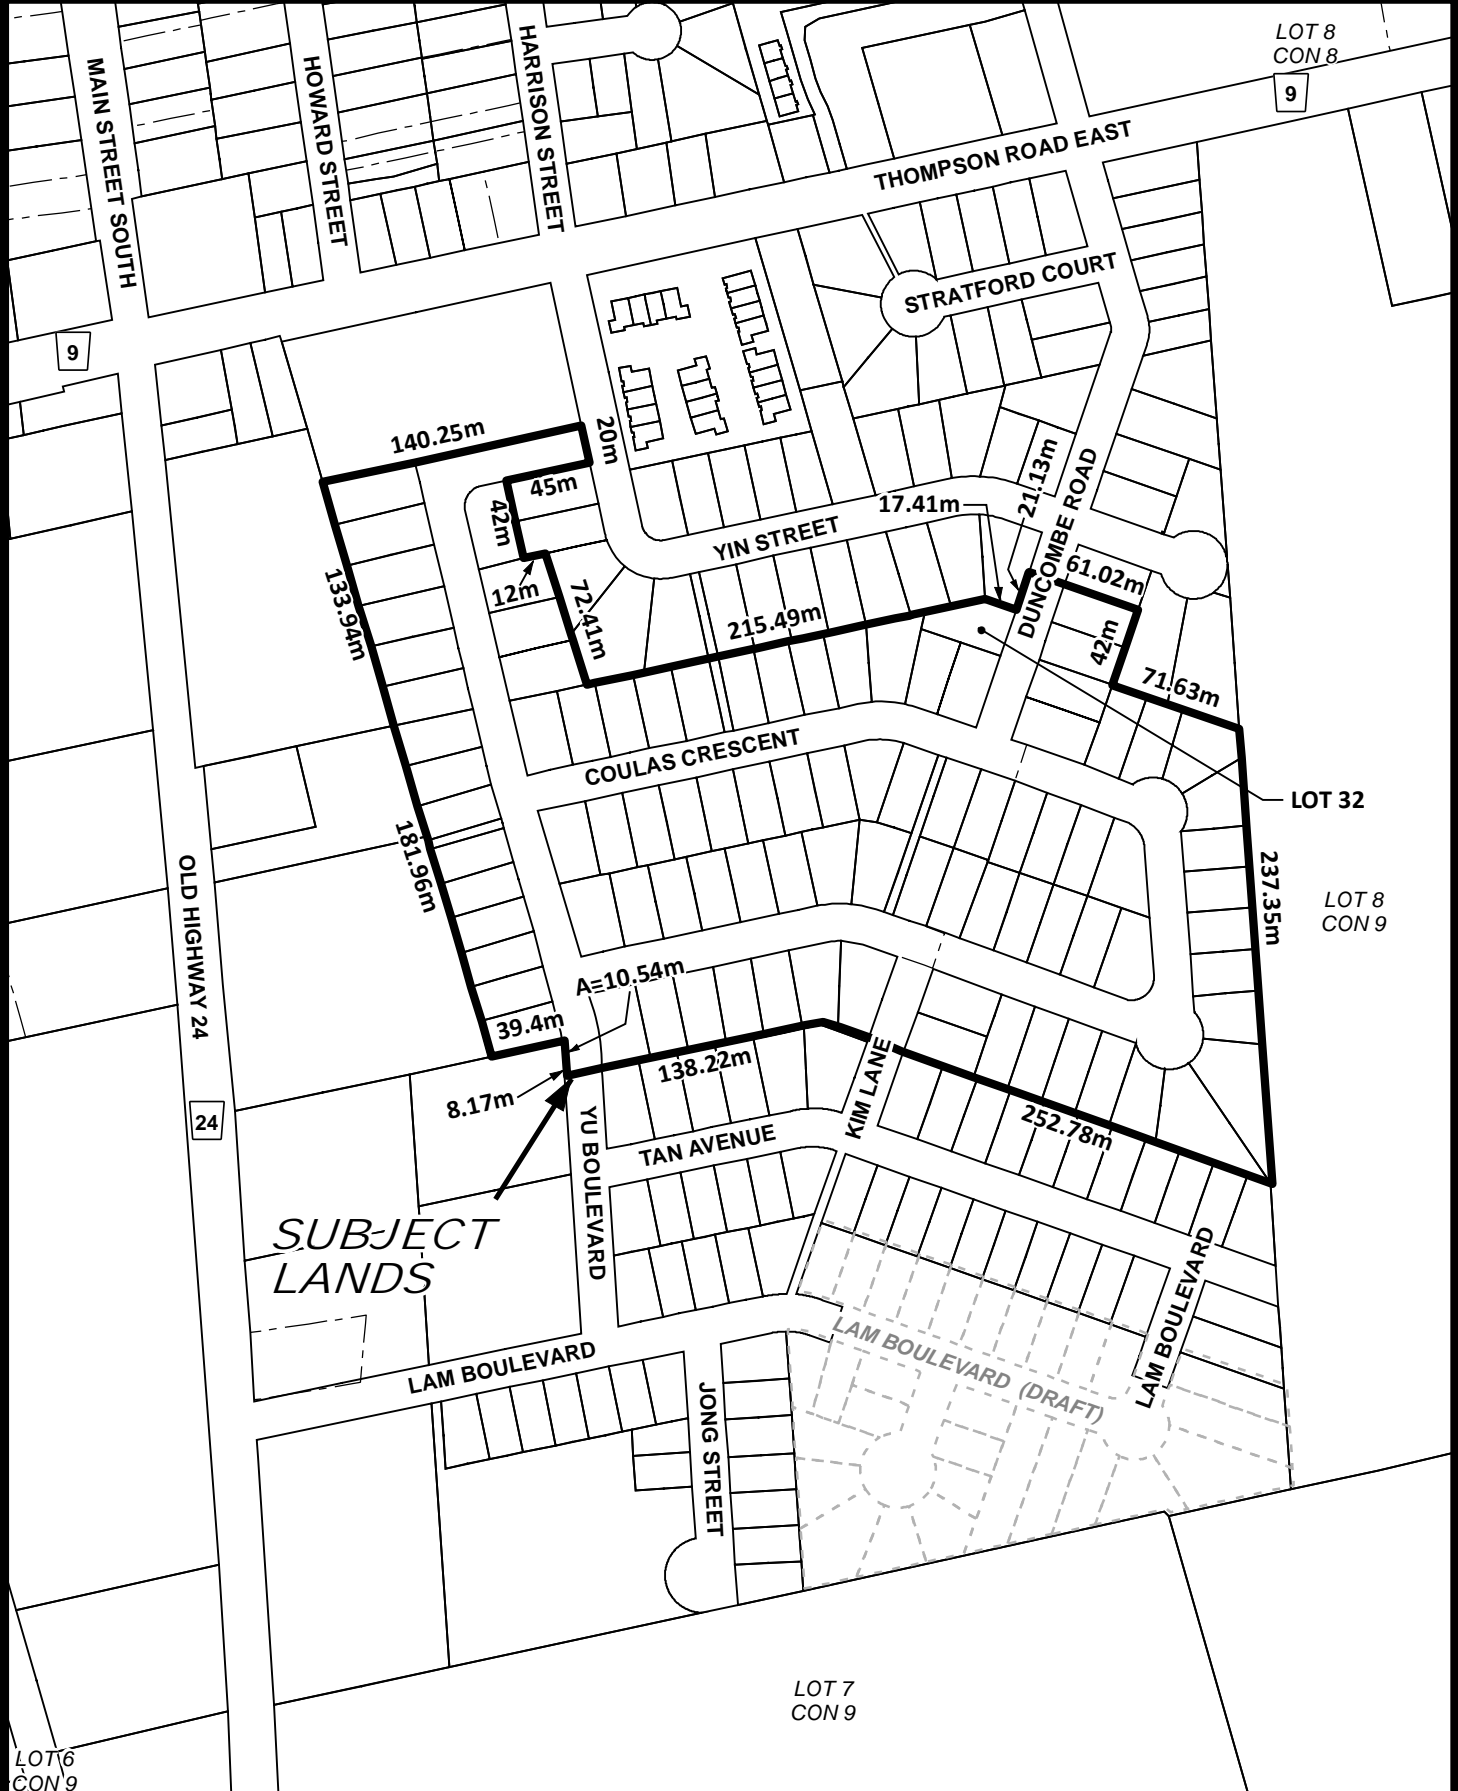

1:4,000

Schedule 14.498.1

NORFOLK COUNTY

Geographic Township of TOWNSEND