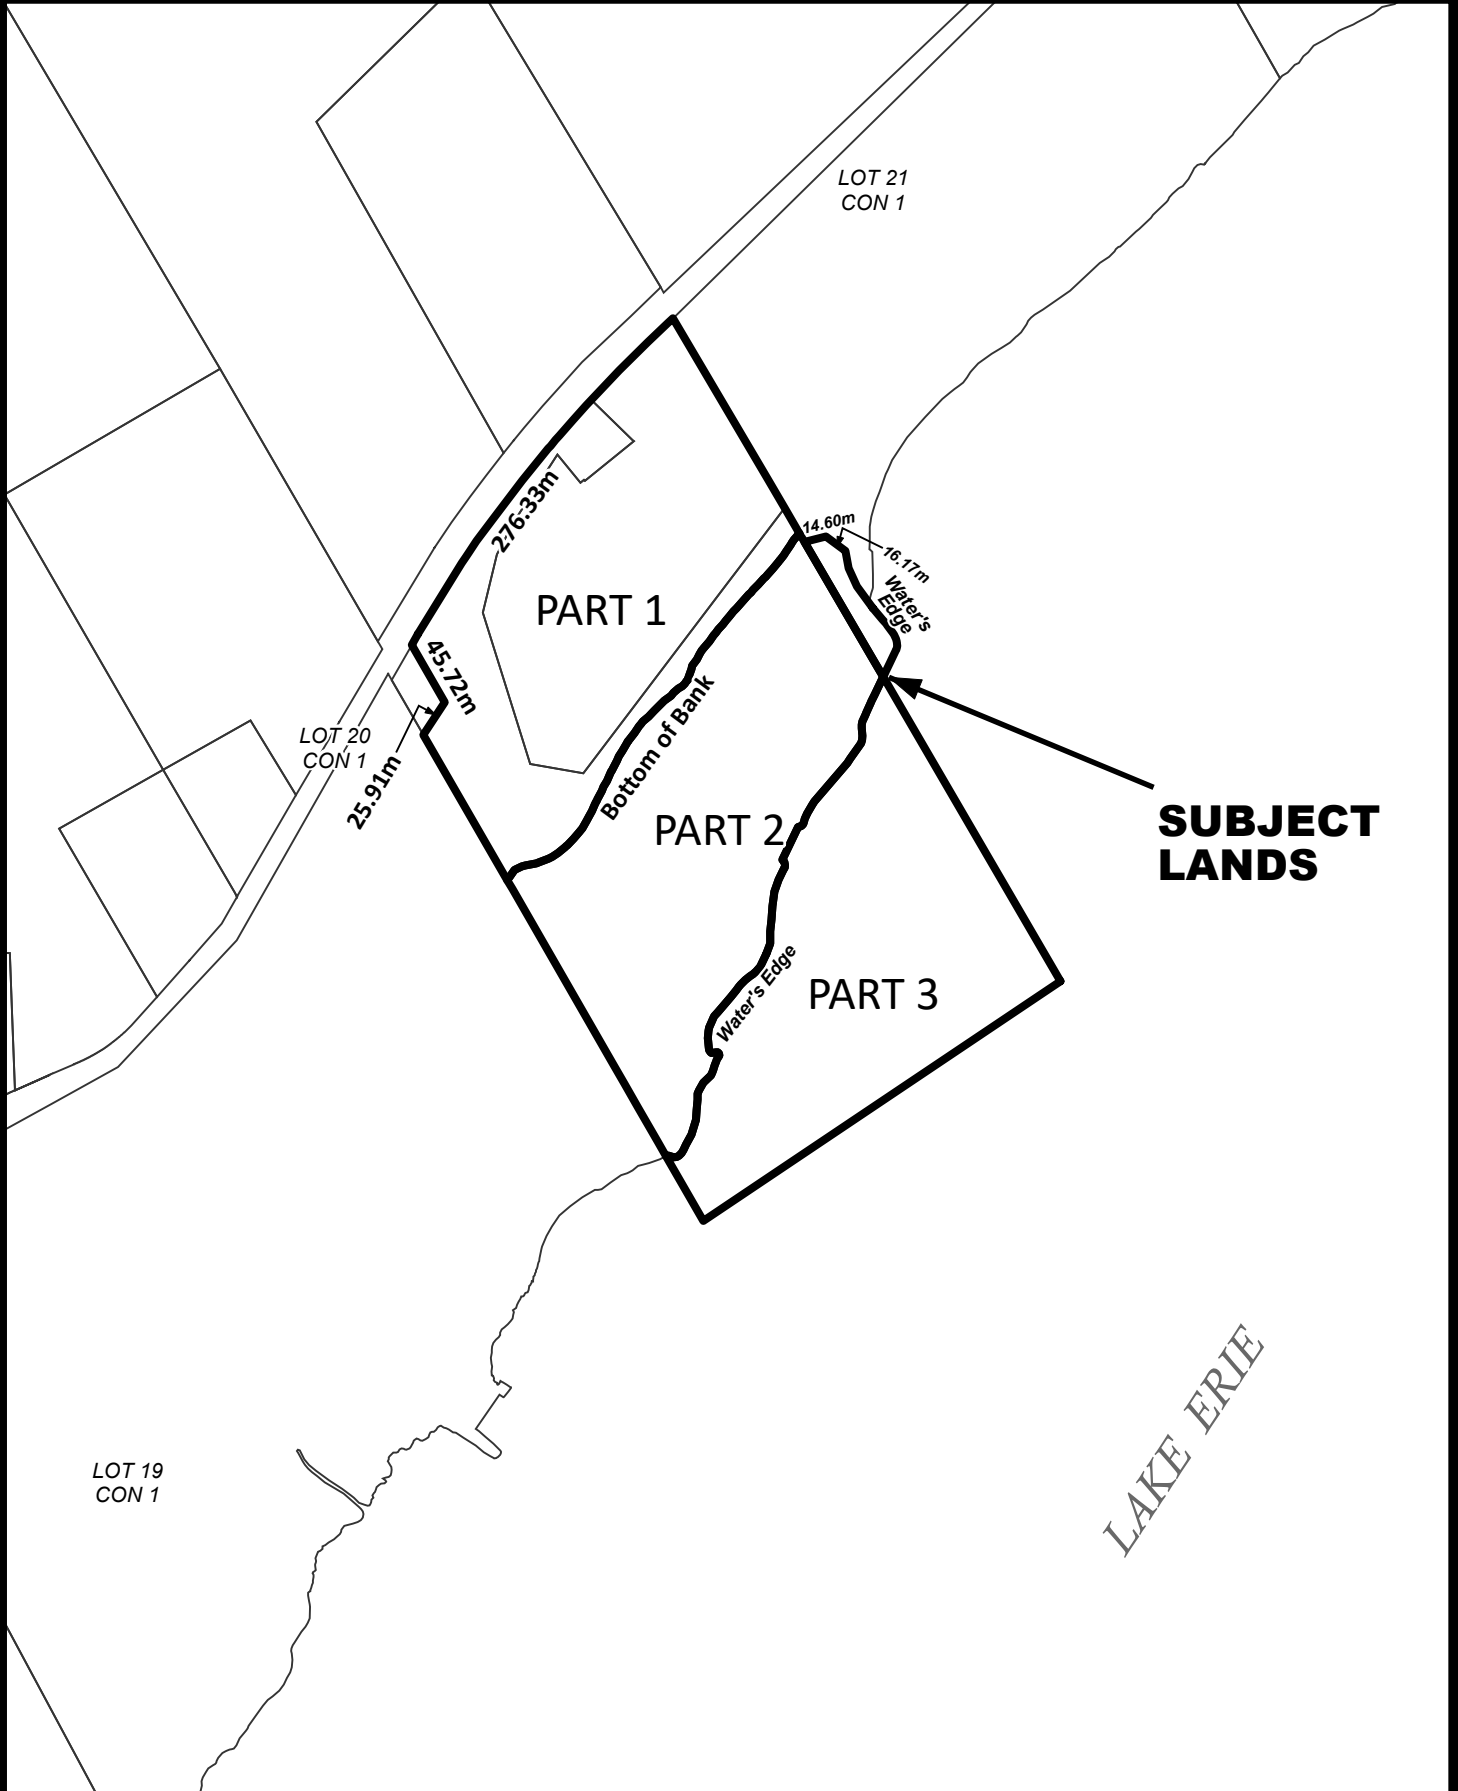

1:5,000

Schedule 14.346.1

NORFOLK COUNTY

Geographic Township of SOUTH WALSHINGHAM