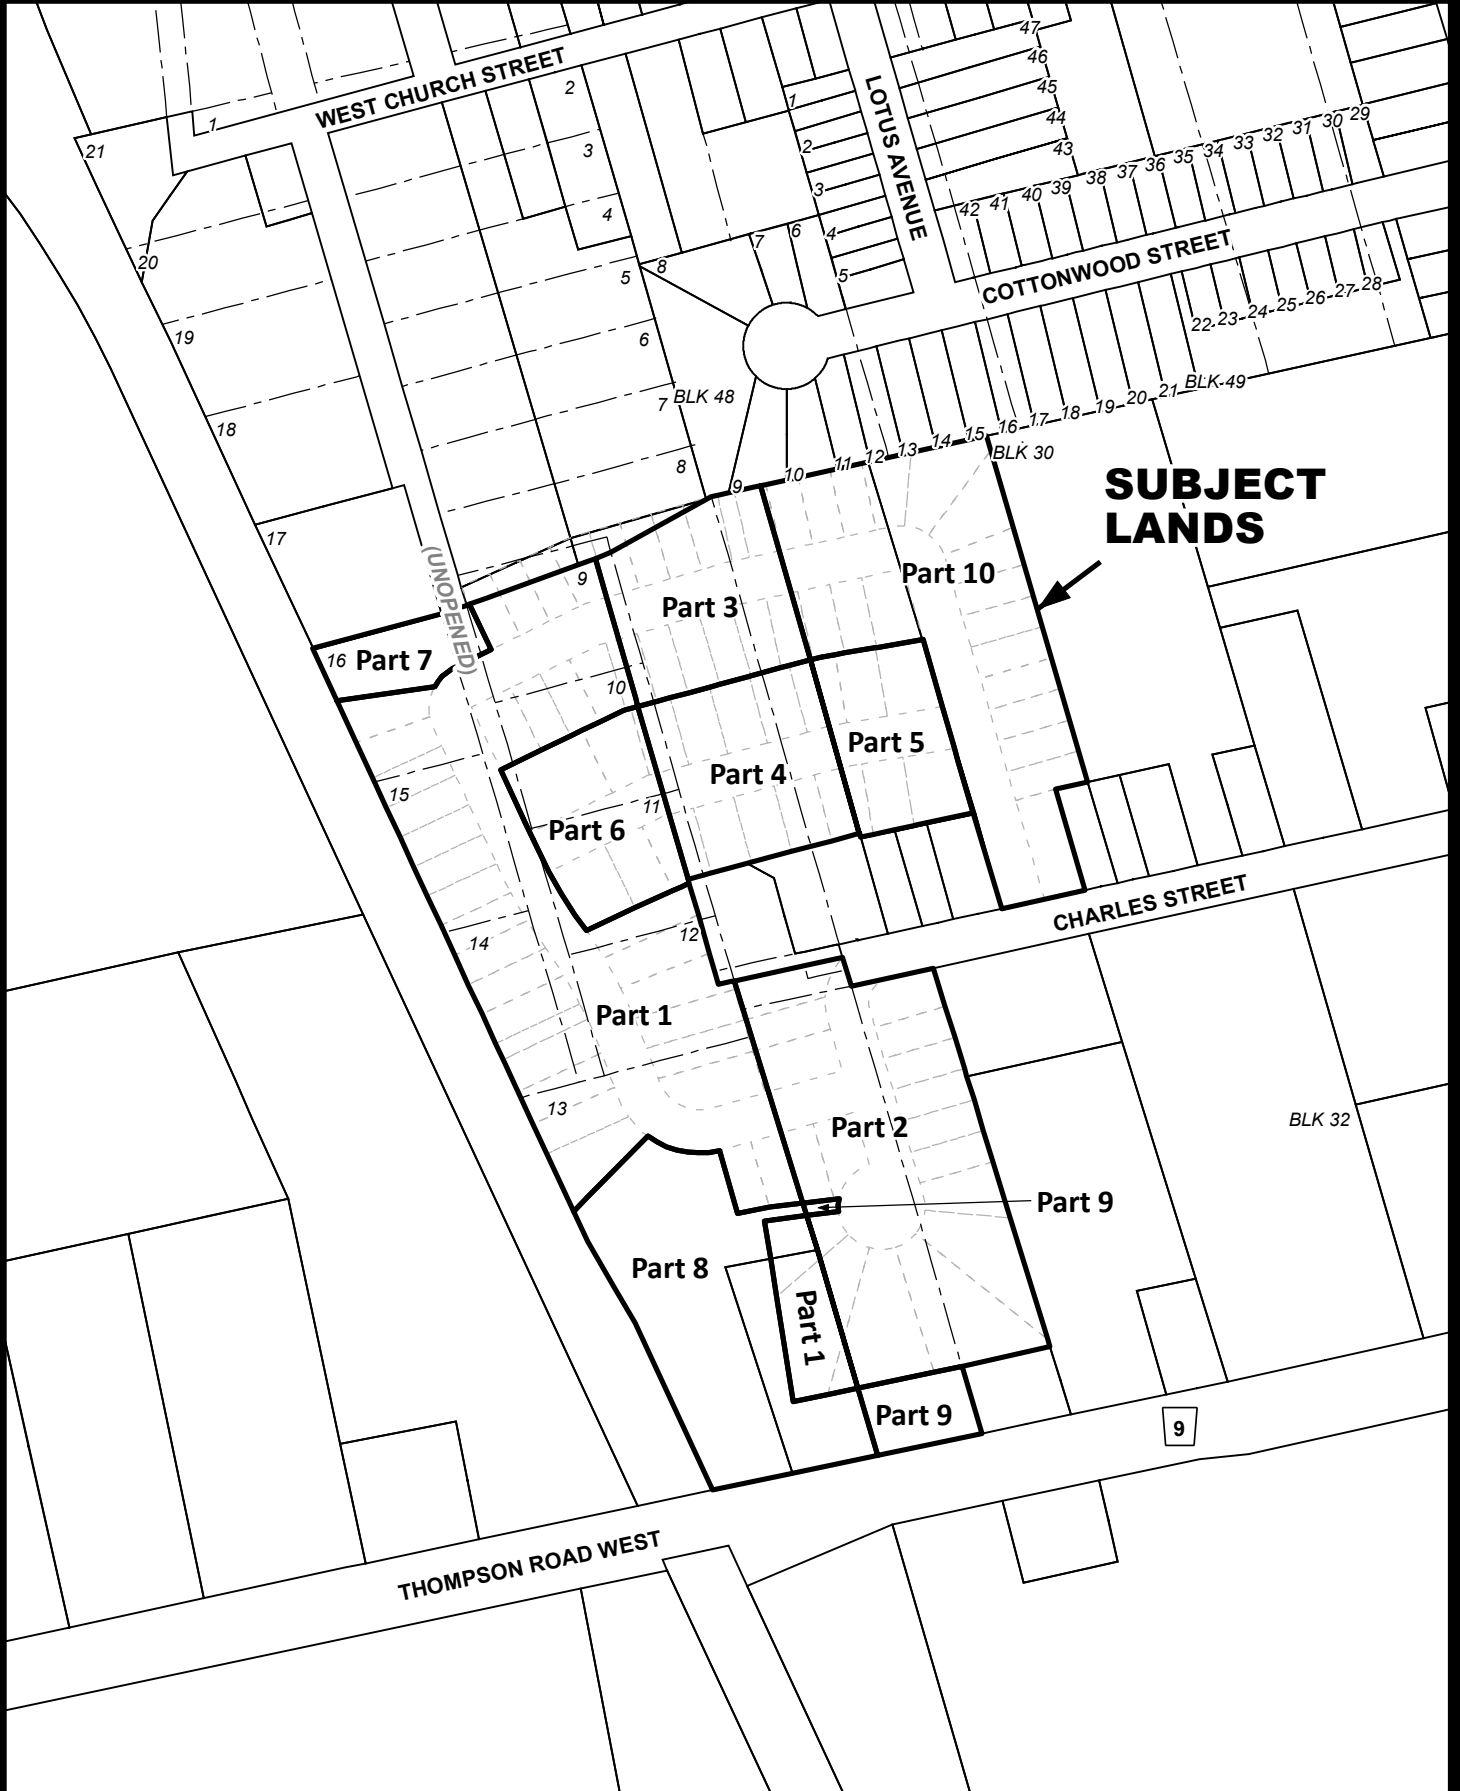

1:3,500

Schedule 14.922.1

NORFOLK COUNTY

Urban Area of WATERFORD