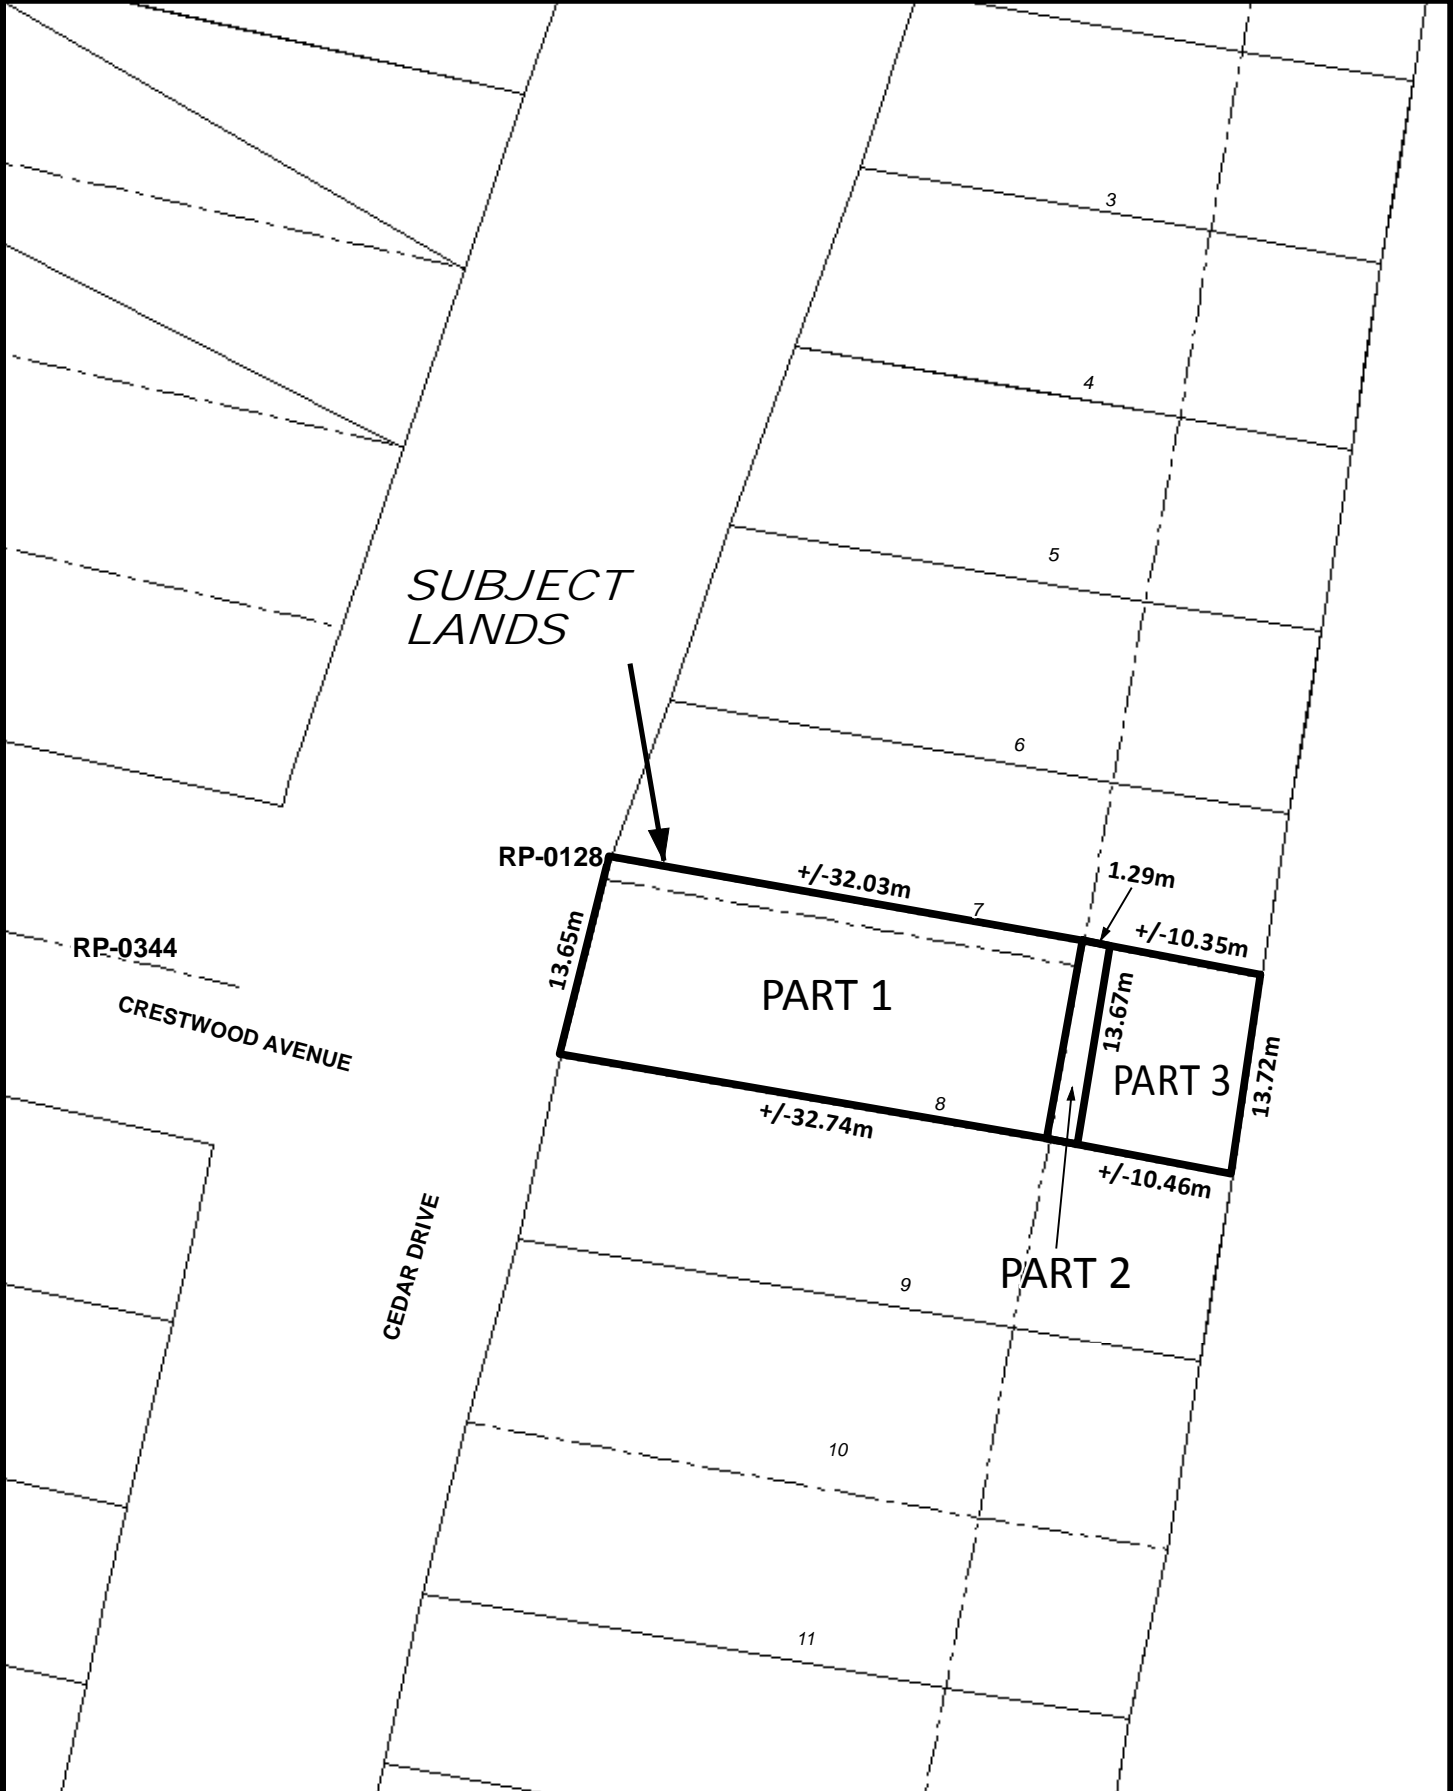

1:500

Schedule 14.797.1

NORFOLK COUNTY

Geographic Township of CHARLOTTEVILLE