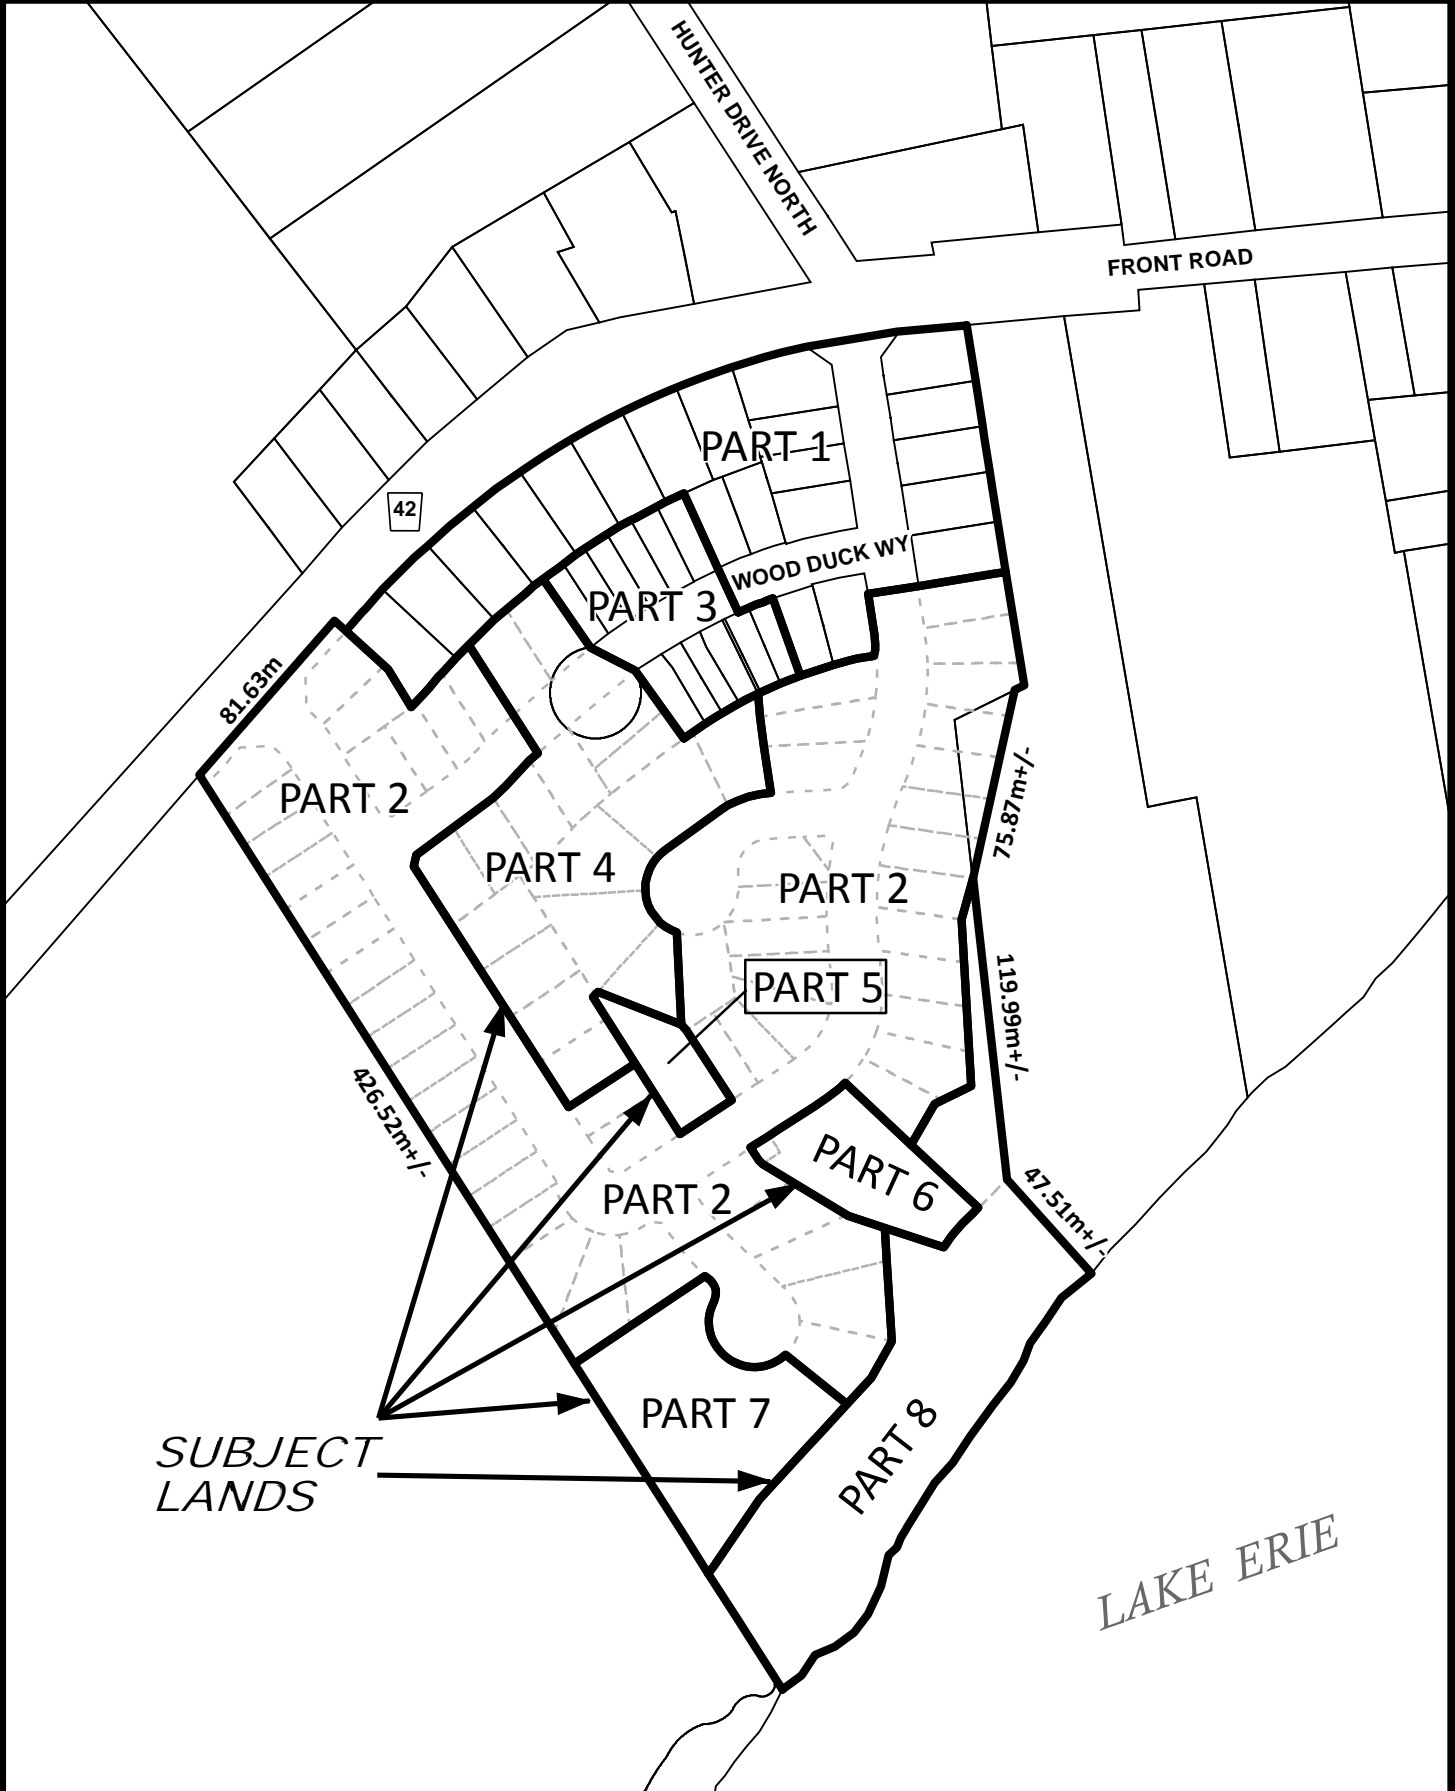

*SUBJECT
LANDS*

LOT 21
CON 4

LOT 20
CON 4

WATER STREET

1:2,000

Schedule 14.260.1

NORFOLK COUNTY

Geographic Township of CHARLOTTEVILLE

1:5,000

Schedule 14.359.1

NORFOLK COUNTY

Geographic Township of MIDDLETON

1:3,000

Schedule 14.409.1

NORFOLK COUNTY

Urban Area of PORT ROWAN