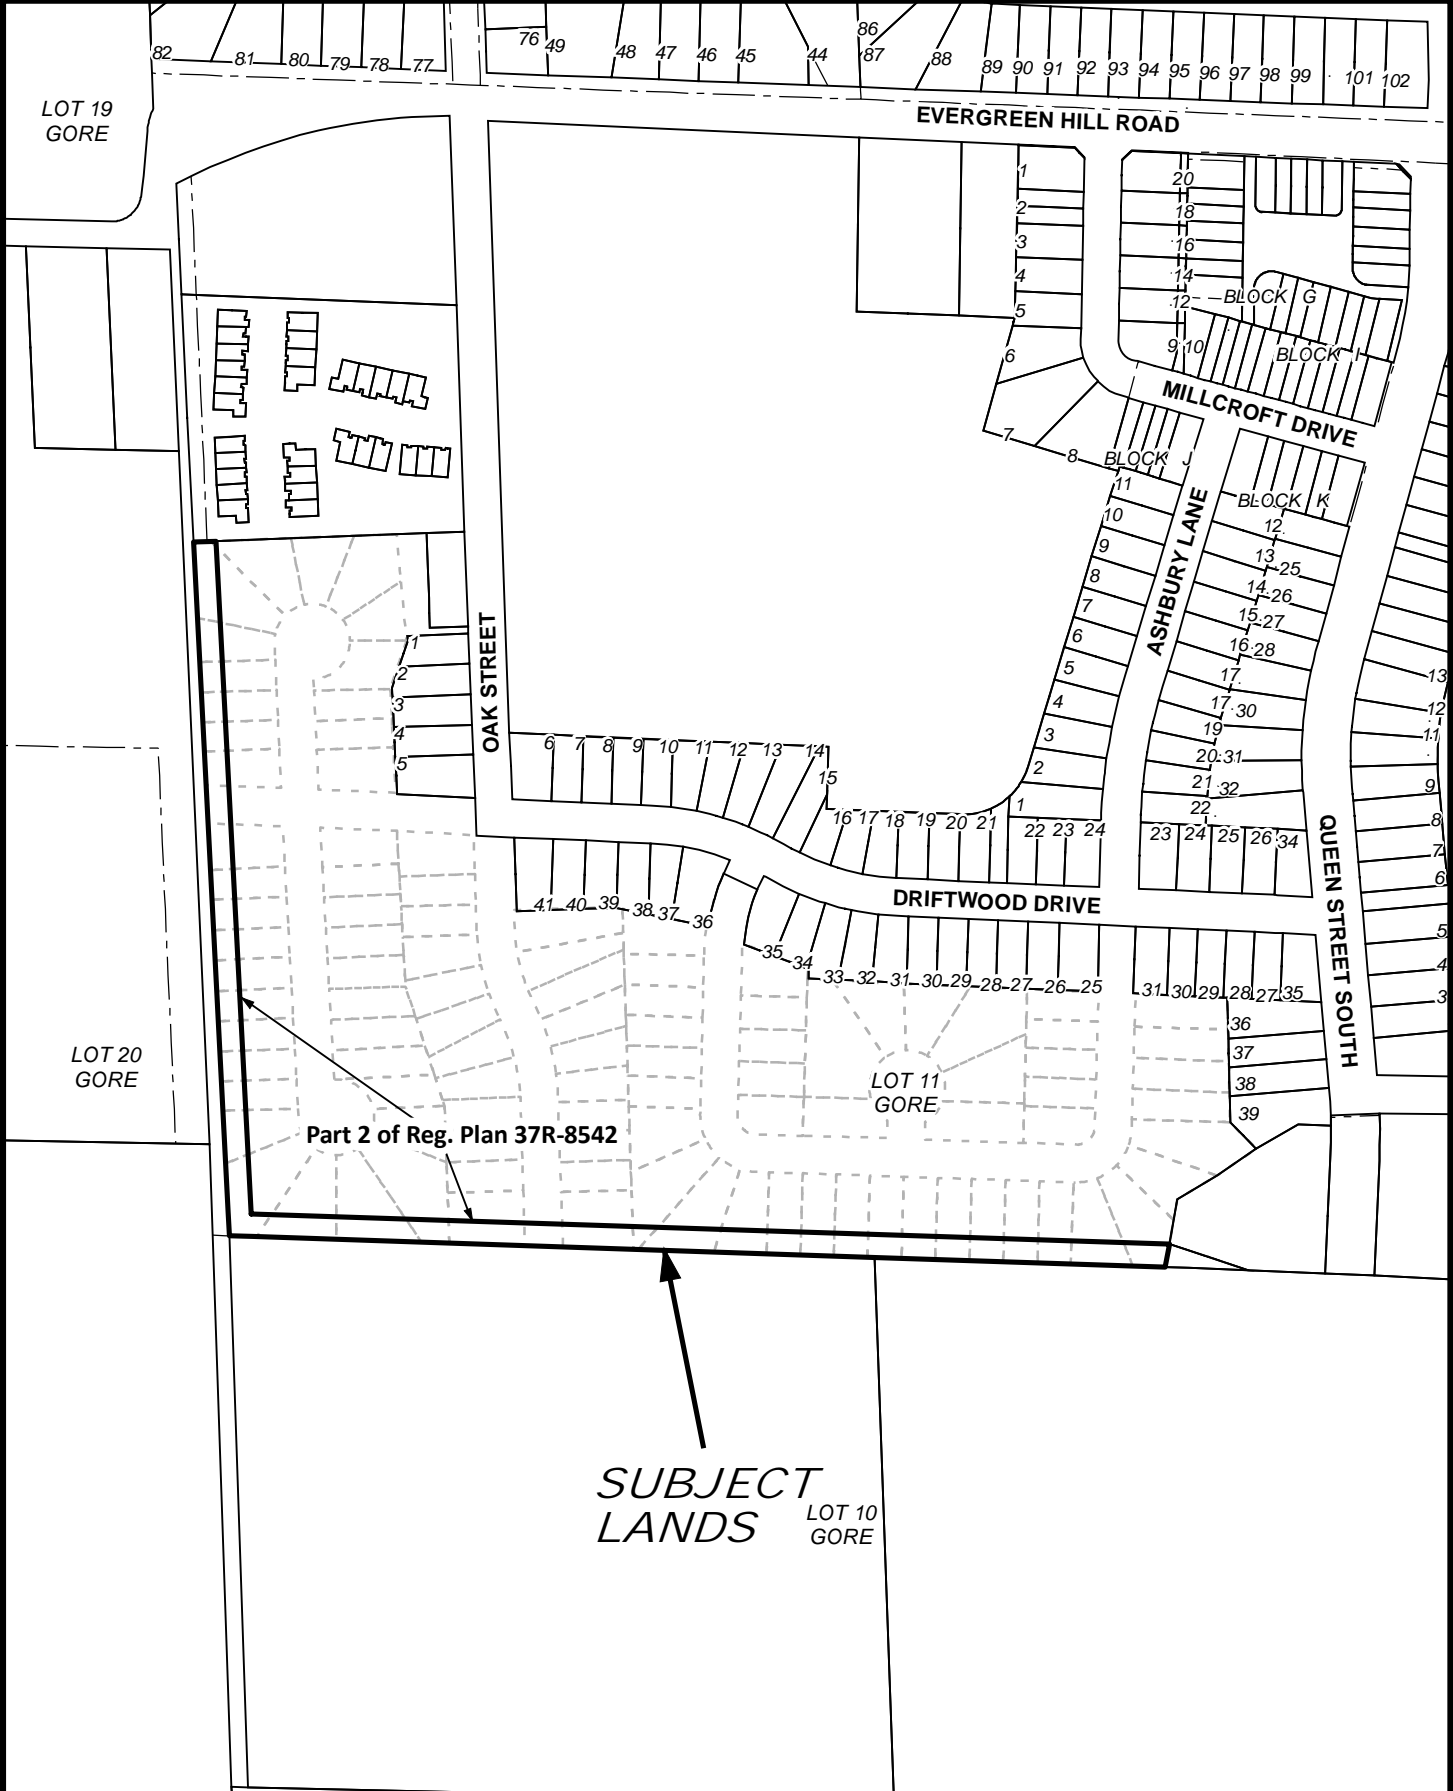

1:4,000

Schedule 14.741.1

NORFOLK COUNTY

Geographic Township of WOODHOUSE