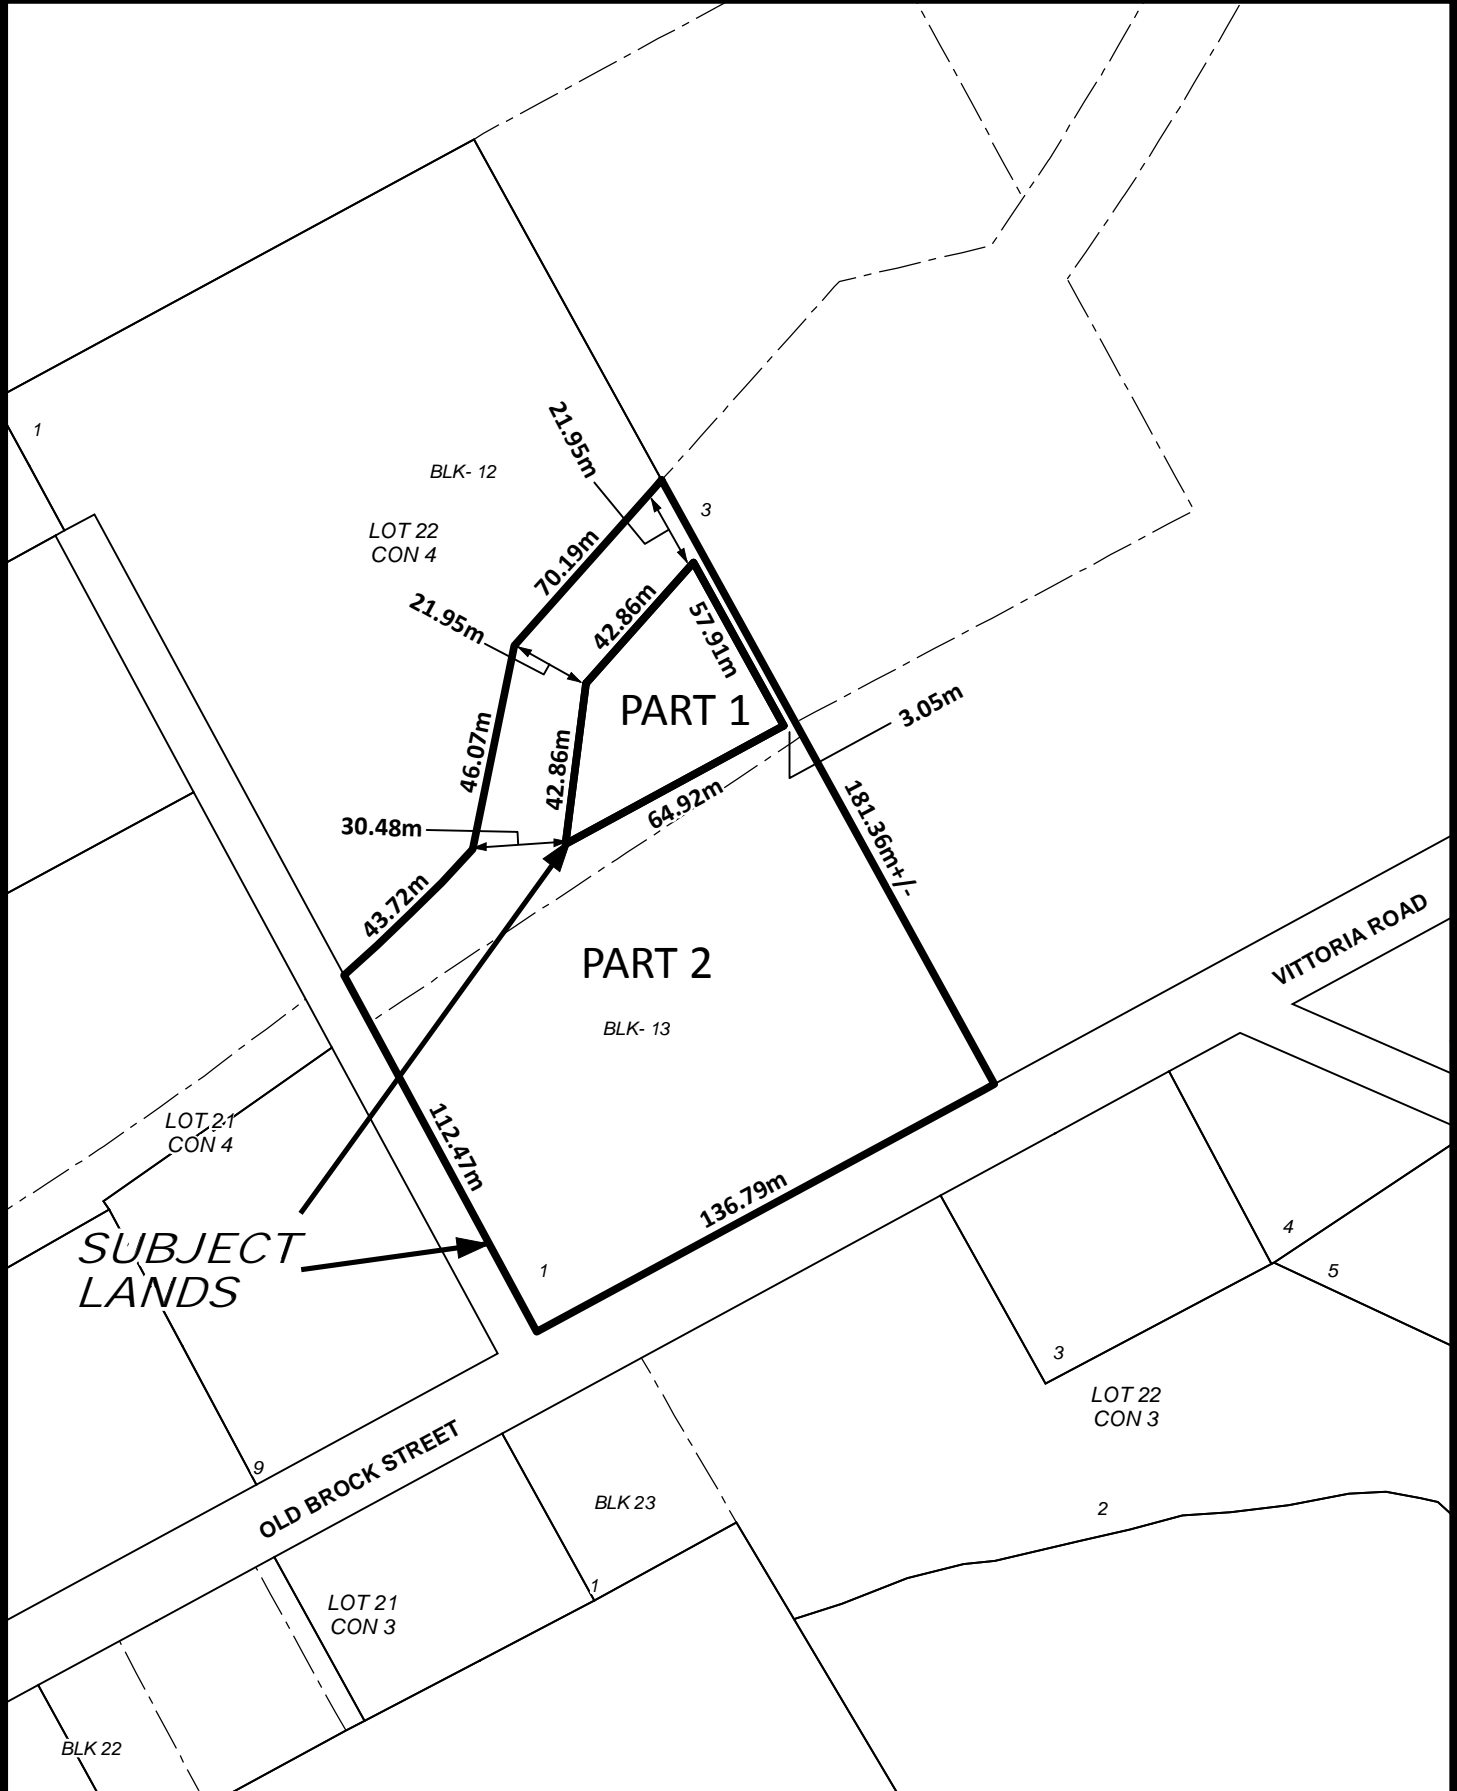

*SUBJECT
LANDS*

LOT 21
CON 4

LOT 20
CON 4

WATER STREET

1:2,000

Schedule 14.260.1

NORFOLK COUNTY

Geographic Township of CHARLOTTEVILLE