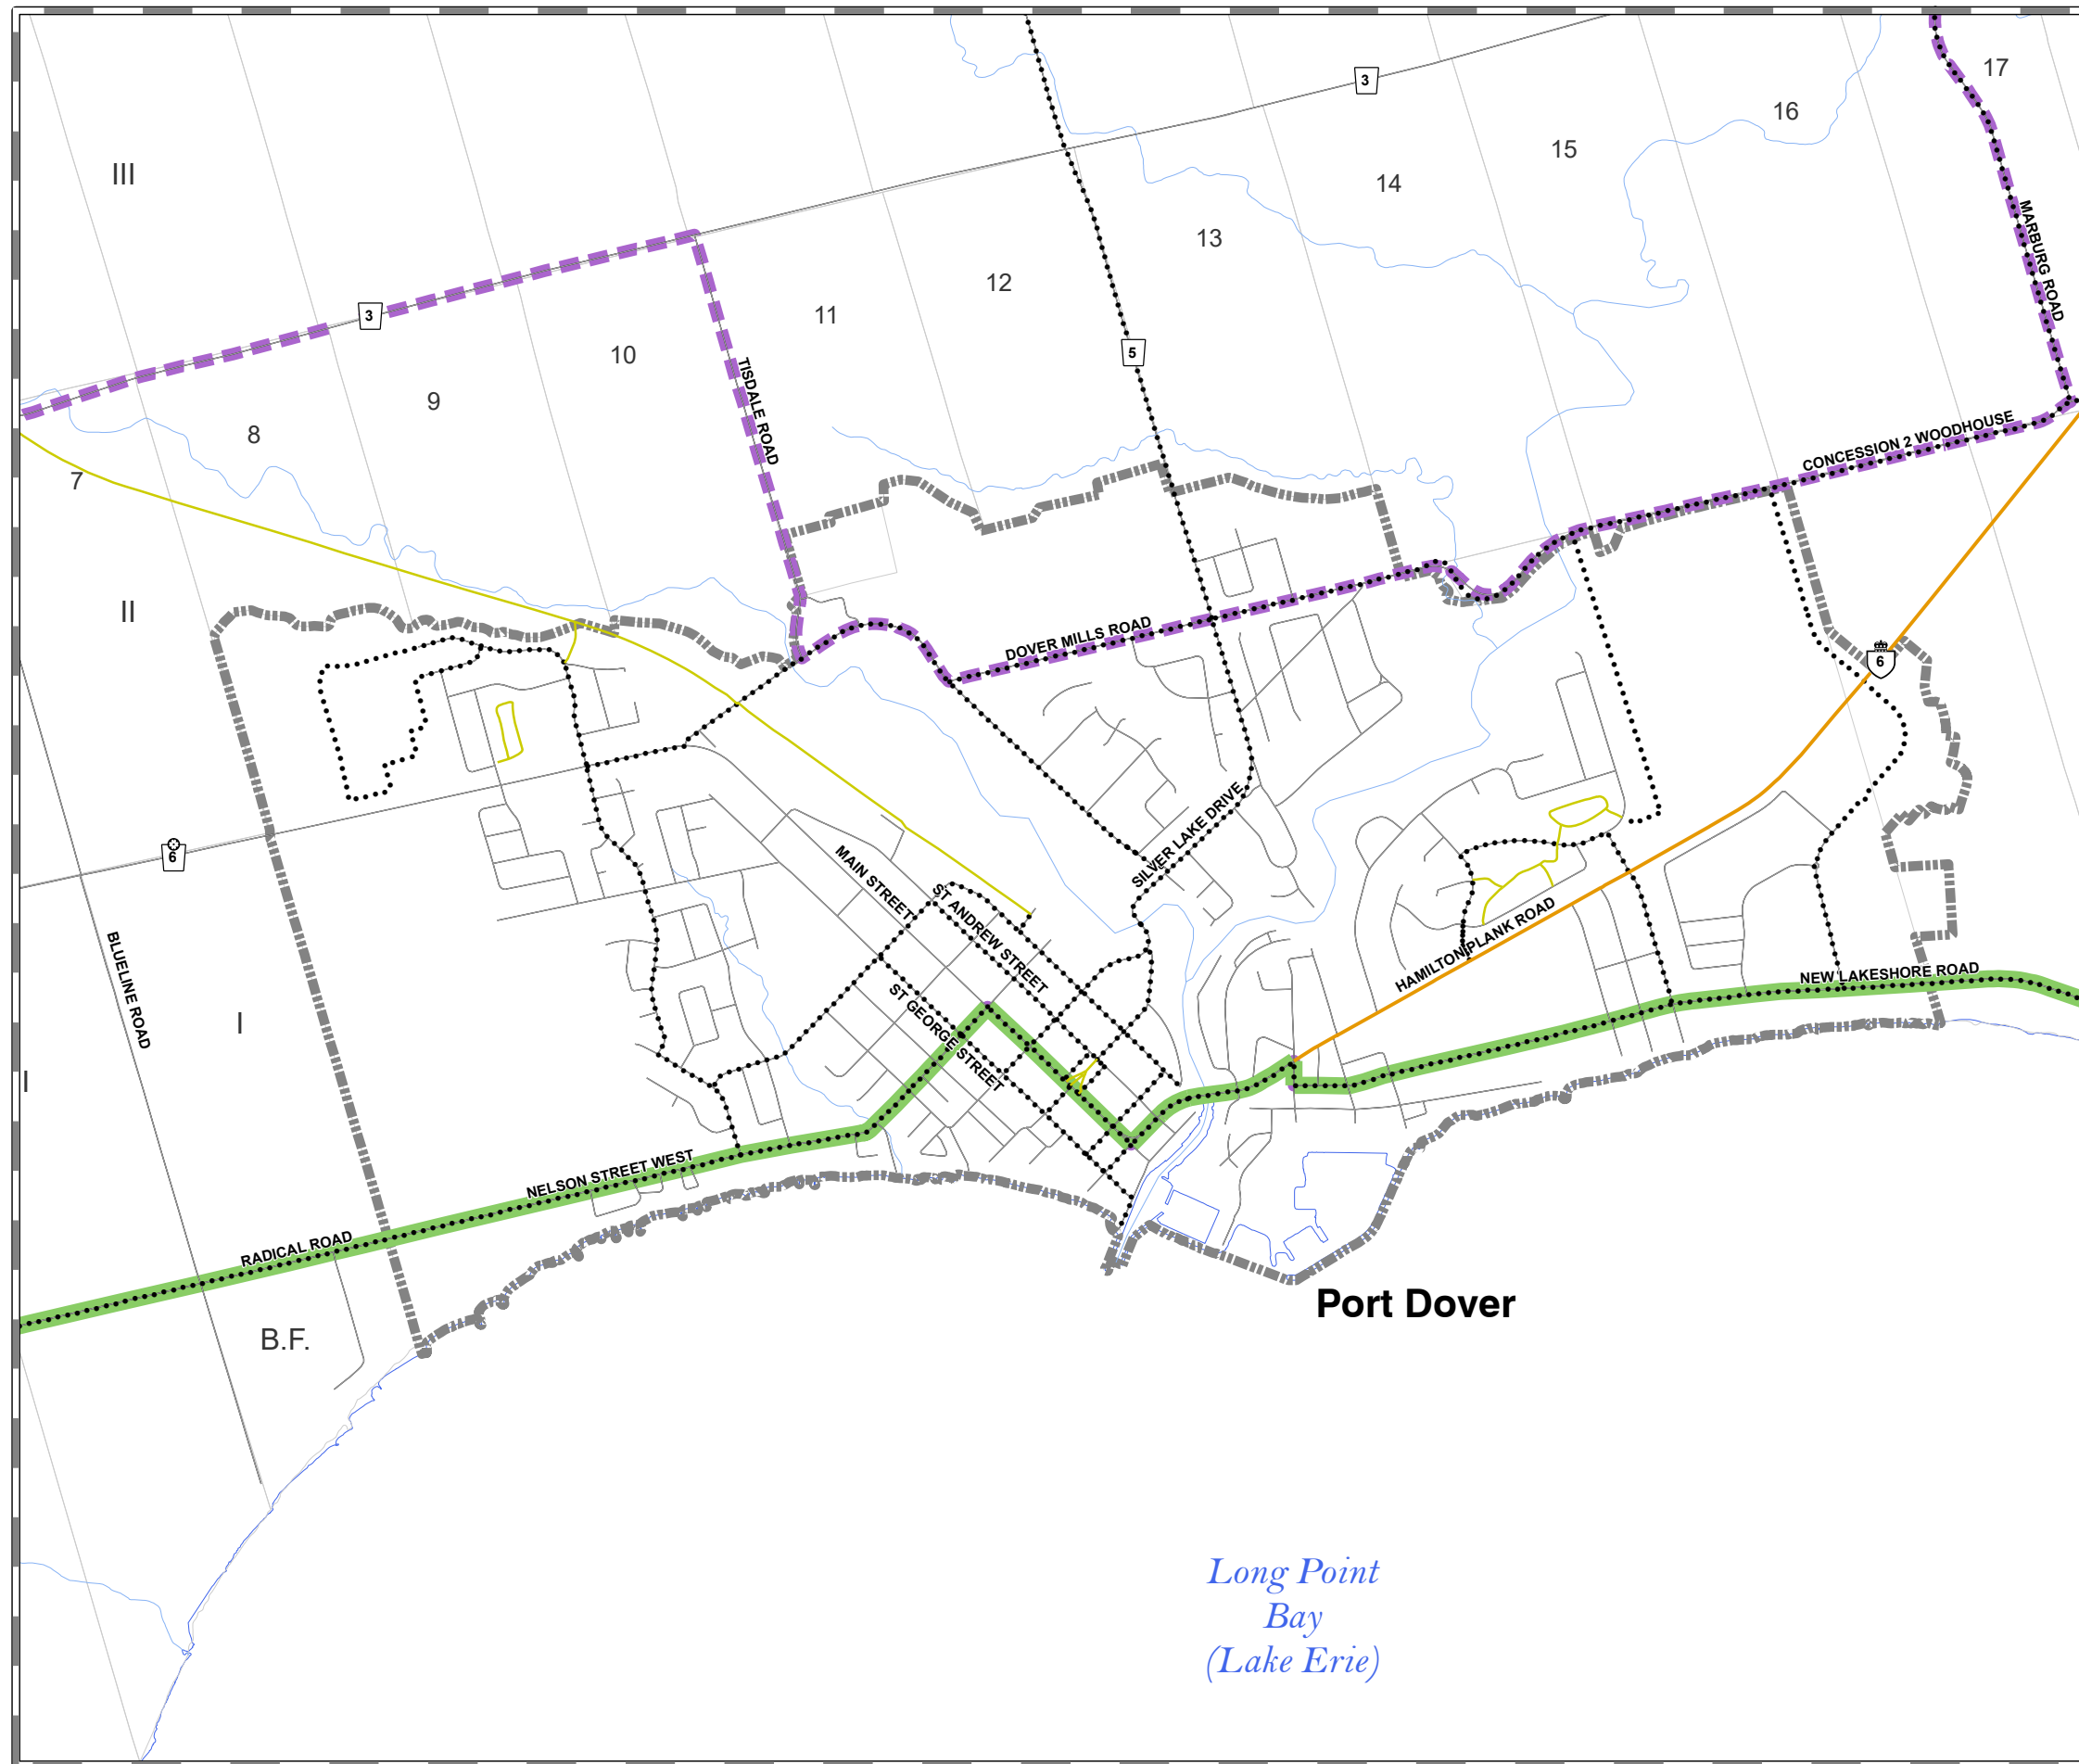

ACTIVE TRANSPORTATION ROUTES

Existing Off Road Trail 

Existing Paved Shoulder 

NETWORK ENHANCEMENTS

Connection to Surrounding Municipality 

REGIONAL ROUTES

Trans Canada Trail 

South Coast Cycling Route 

Lake Erie Waterfront Trail 

Lake Erie Waterfront Trail / South Coast Cycling Tour 

On-Road Cycling Route 

CANDIDATE AT ROUTES

Additional Routes being Considered 

Port Dover

Long Point
Bay
(Lake Erie)

Norfolk County OFFICIAL PLAN Schedule "I-4"