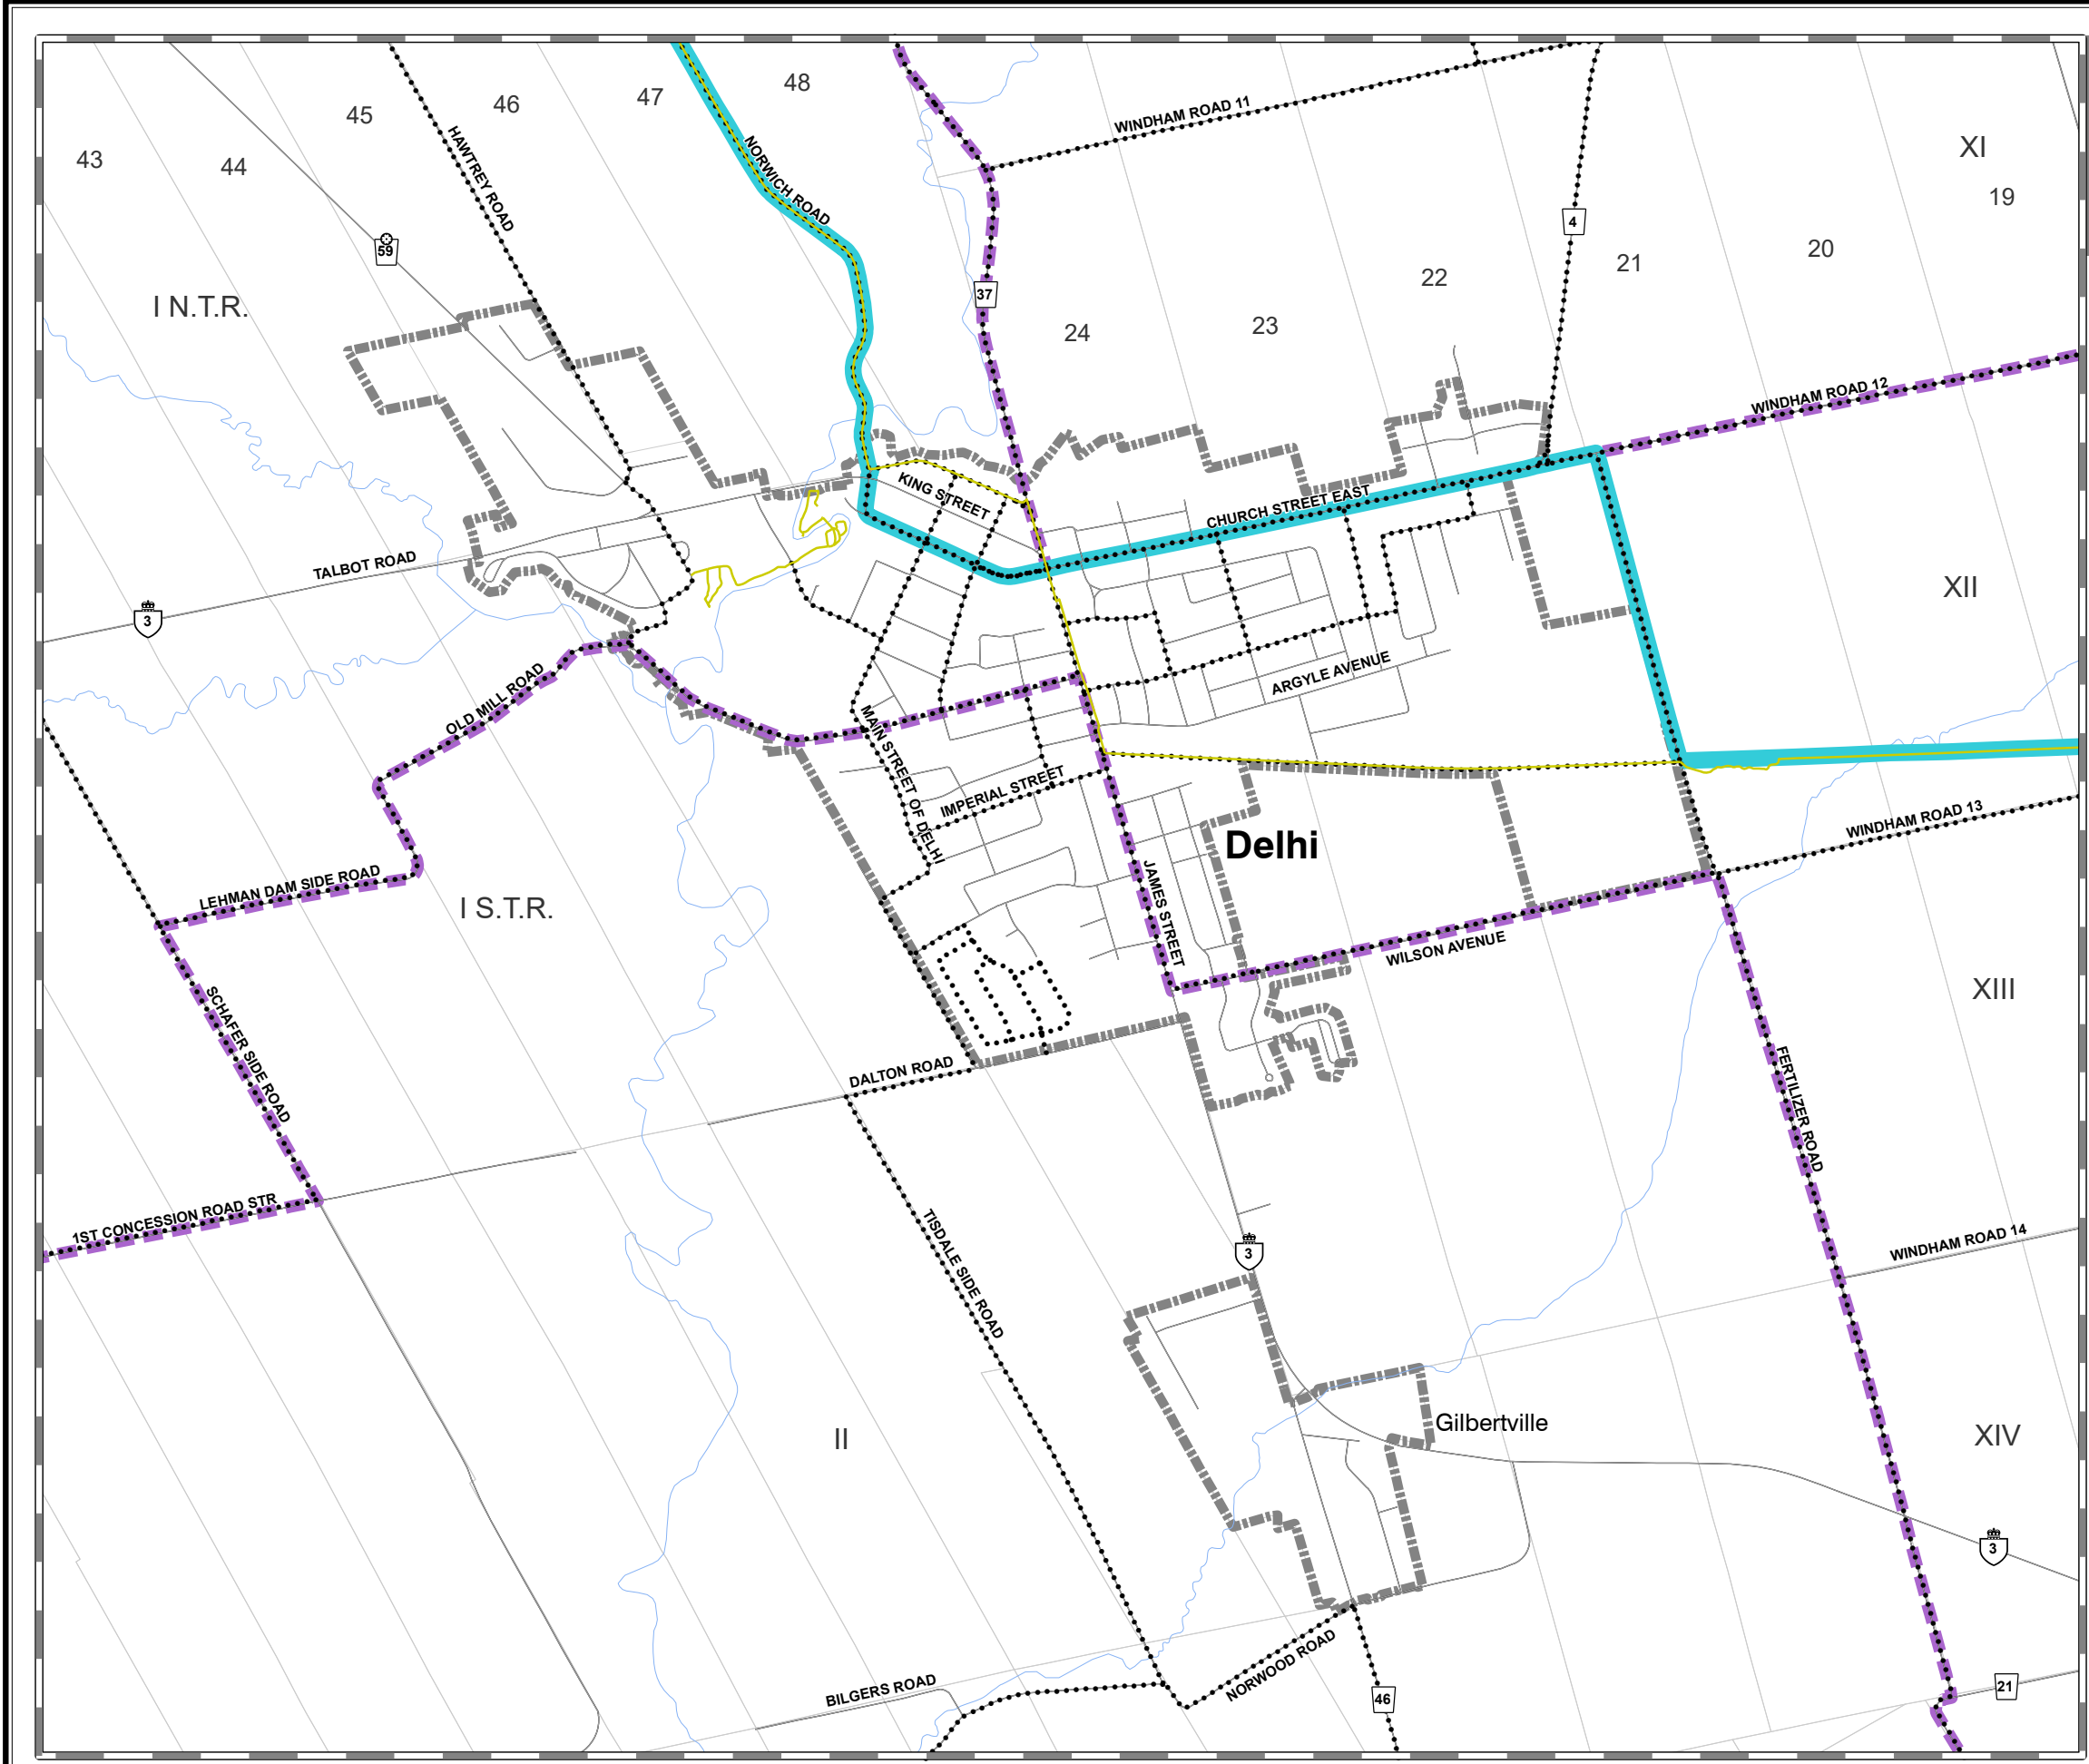

South Coast Cycling Route 

Lake Erie Waterfront Trail 

Lake Erie Waterfront Trail / South Coast Cycling Tour 

On-Road Cycling Route 

CANDIDATE AT ROUTES

Additional Routes being Considered 

Norfolk County OFFICIAL PLAN Schedule "I-5"