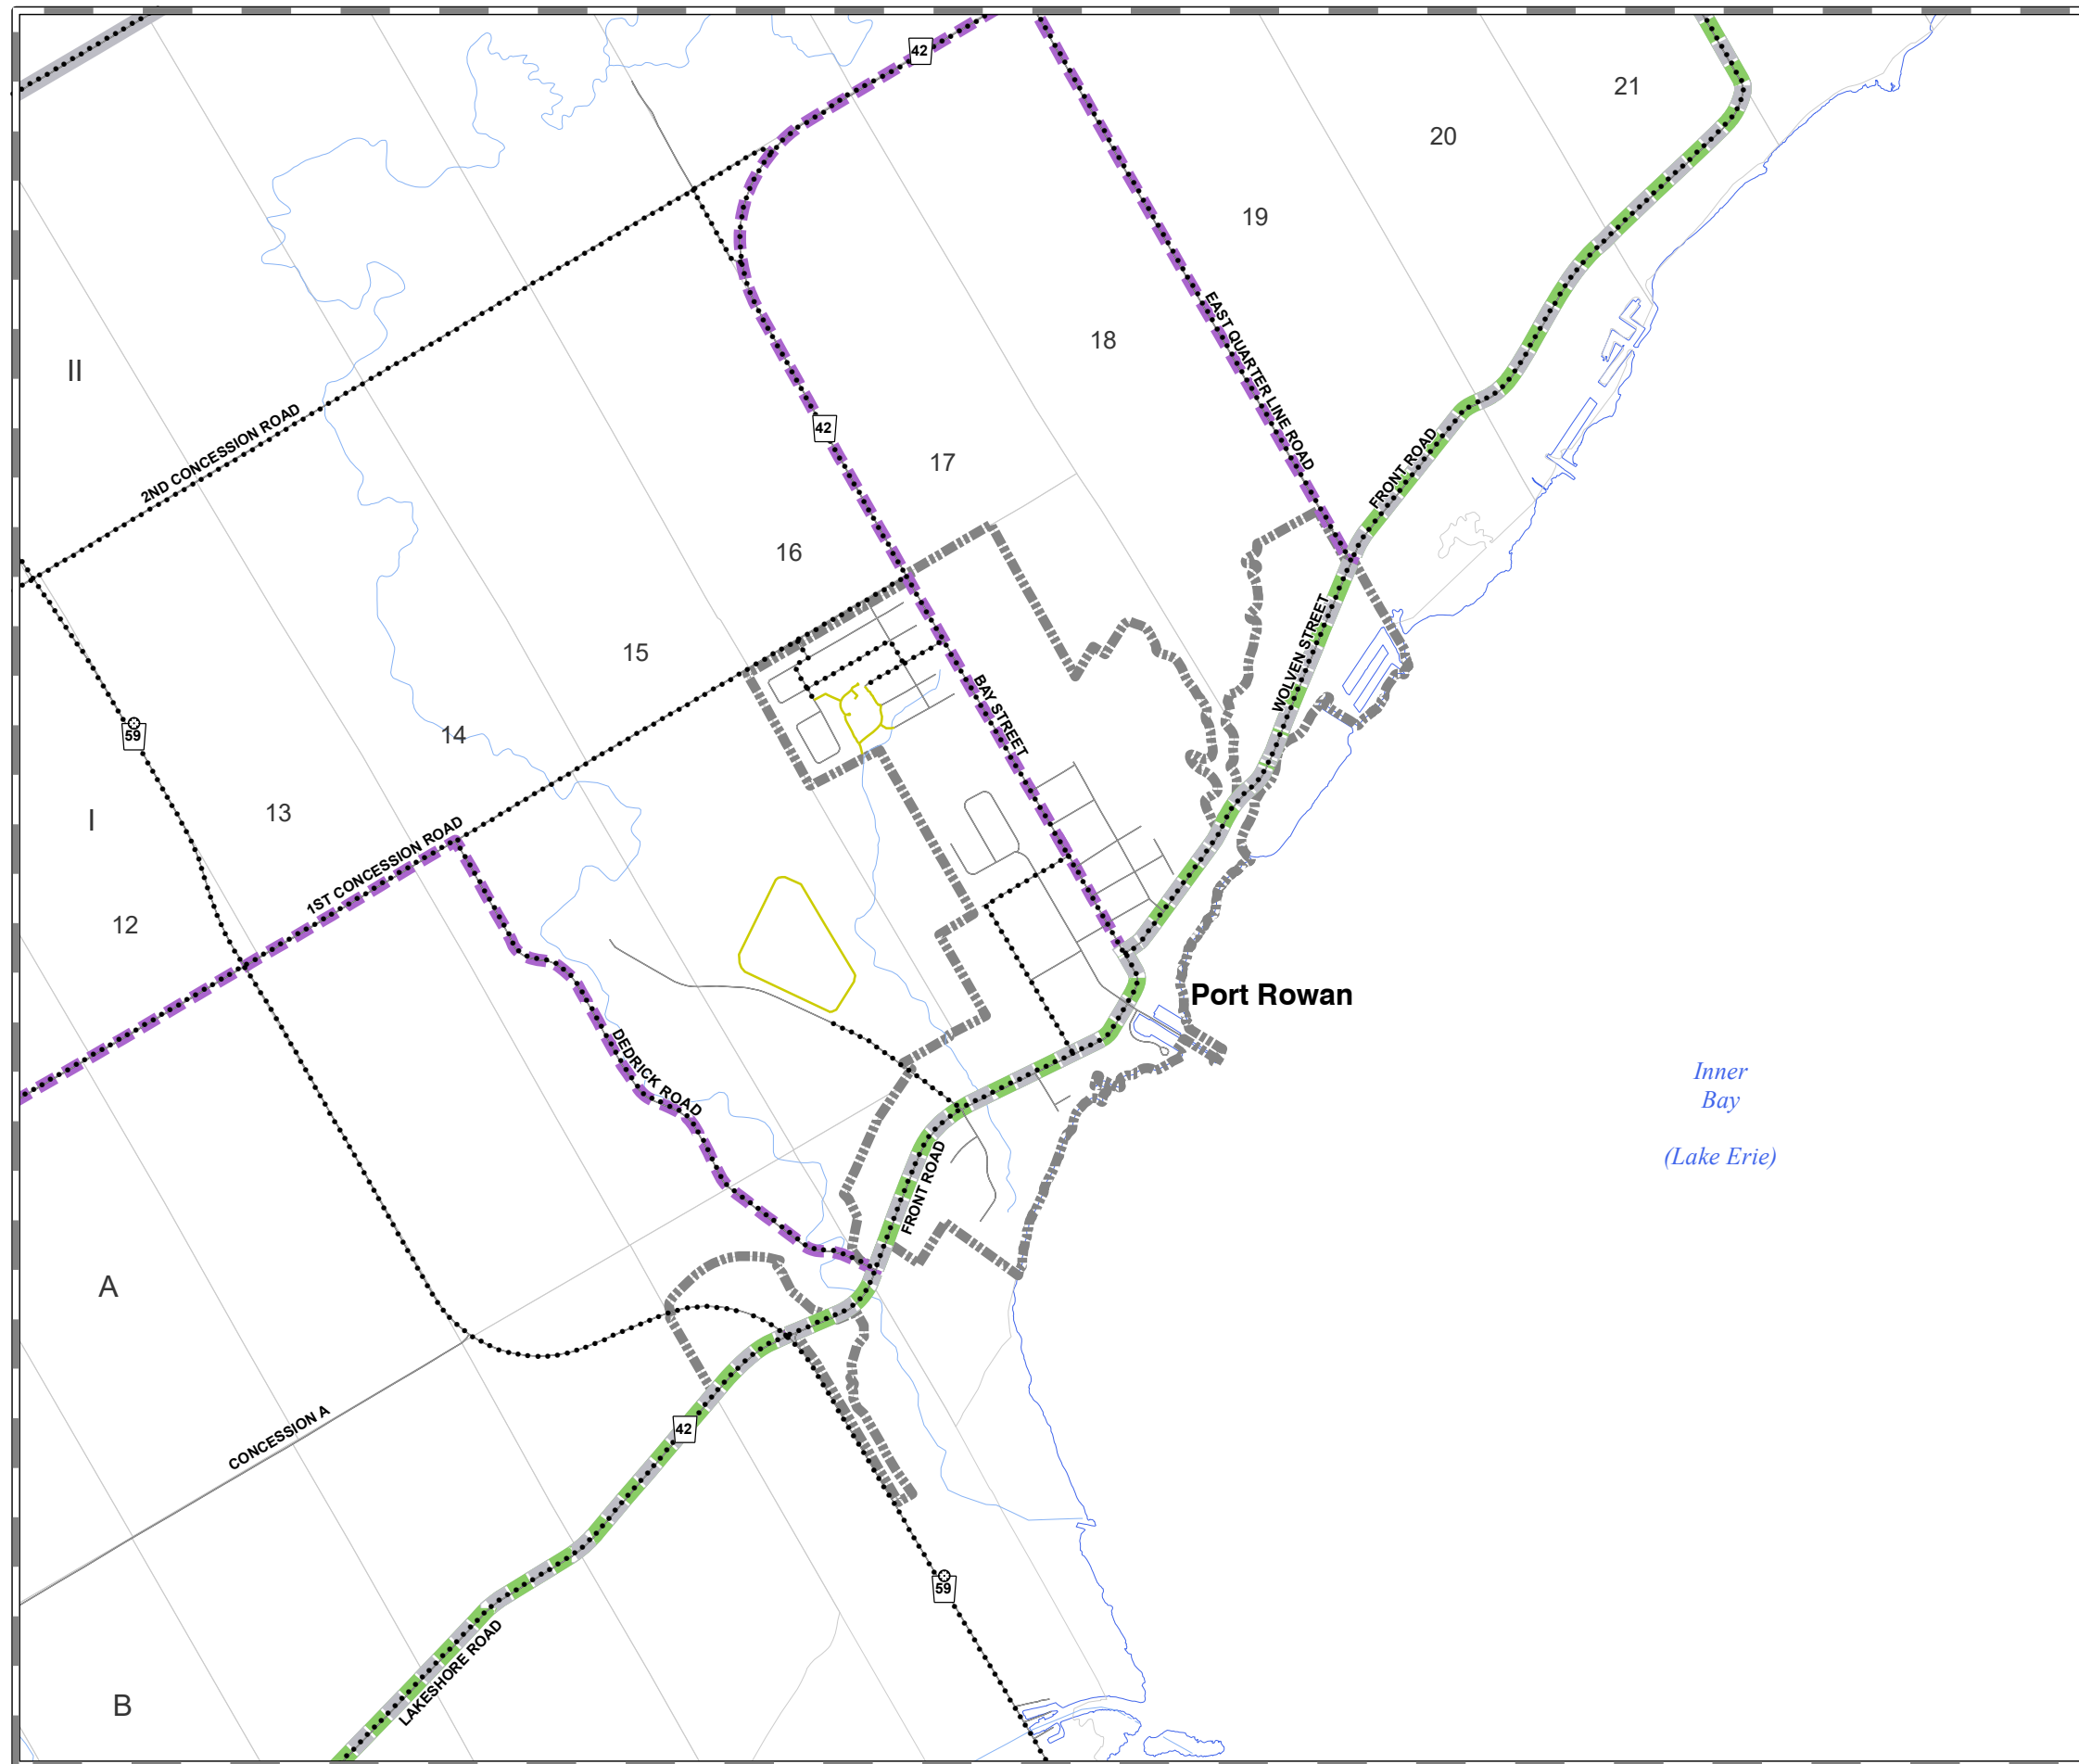

South Coast Cycling Route 

Lake Erie Waterfront Trail 

Lake Erie Waterfront Trail / South Coast Cycling Tour 

On-Road Cycling Route 

CANDIDATE AT ROUTES

Additional Routes being Considered 

Norfolk County OFFICIAL PLAN Schedule "I-7"