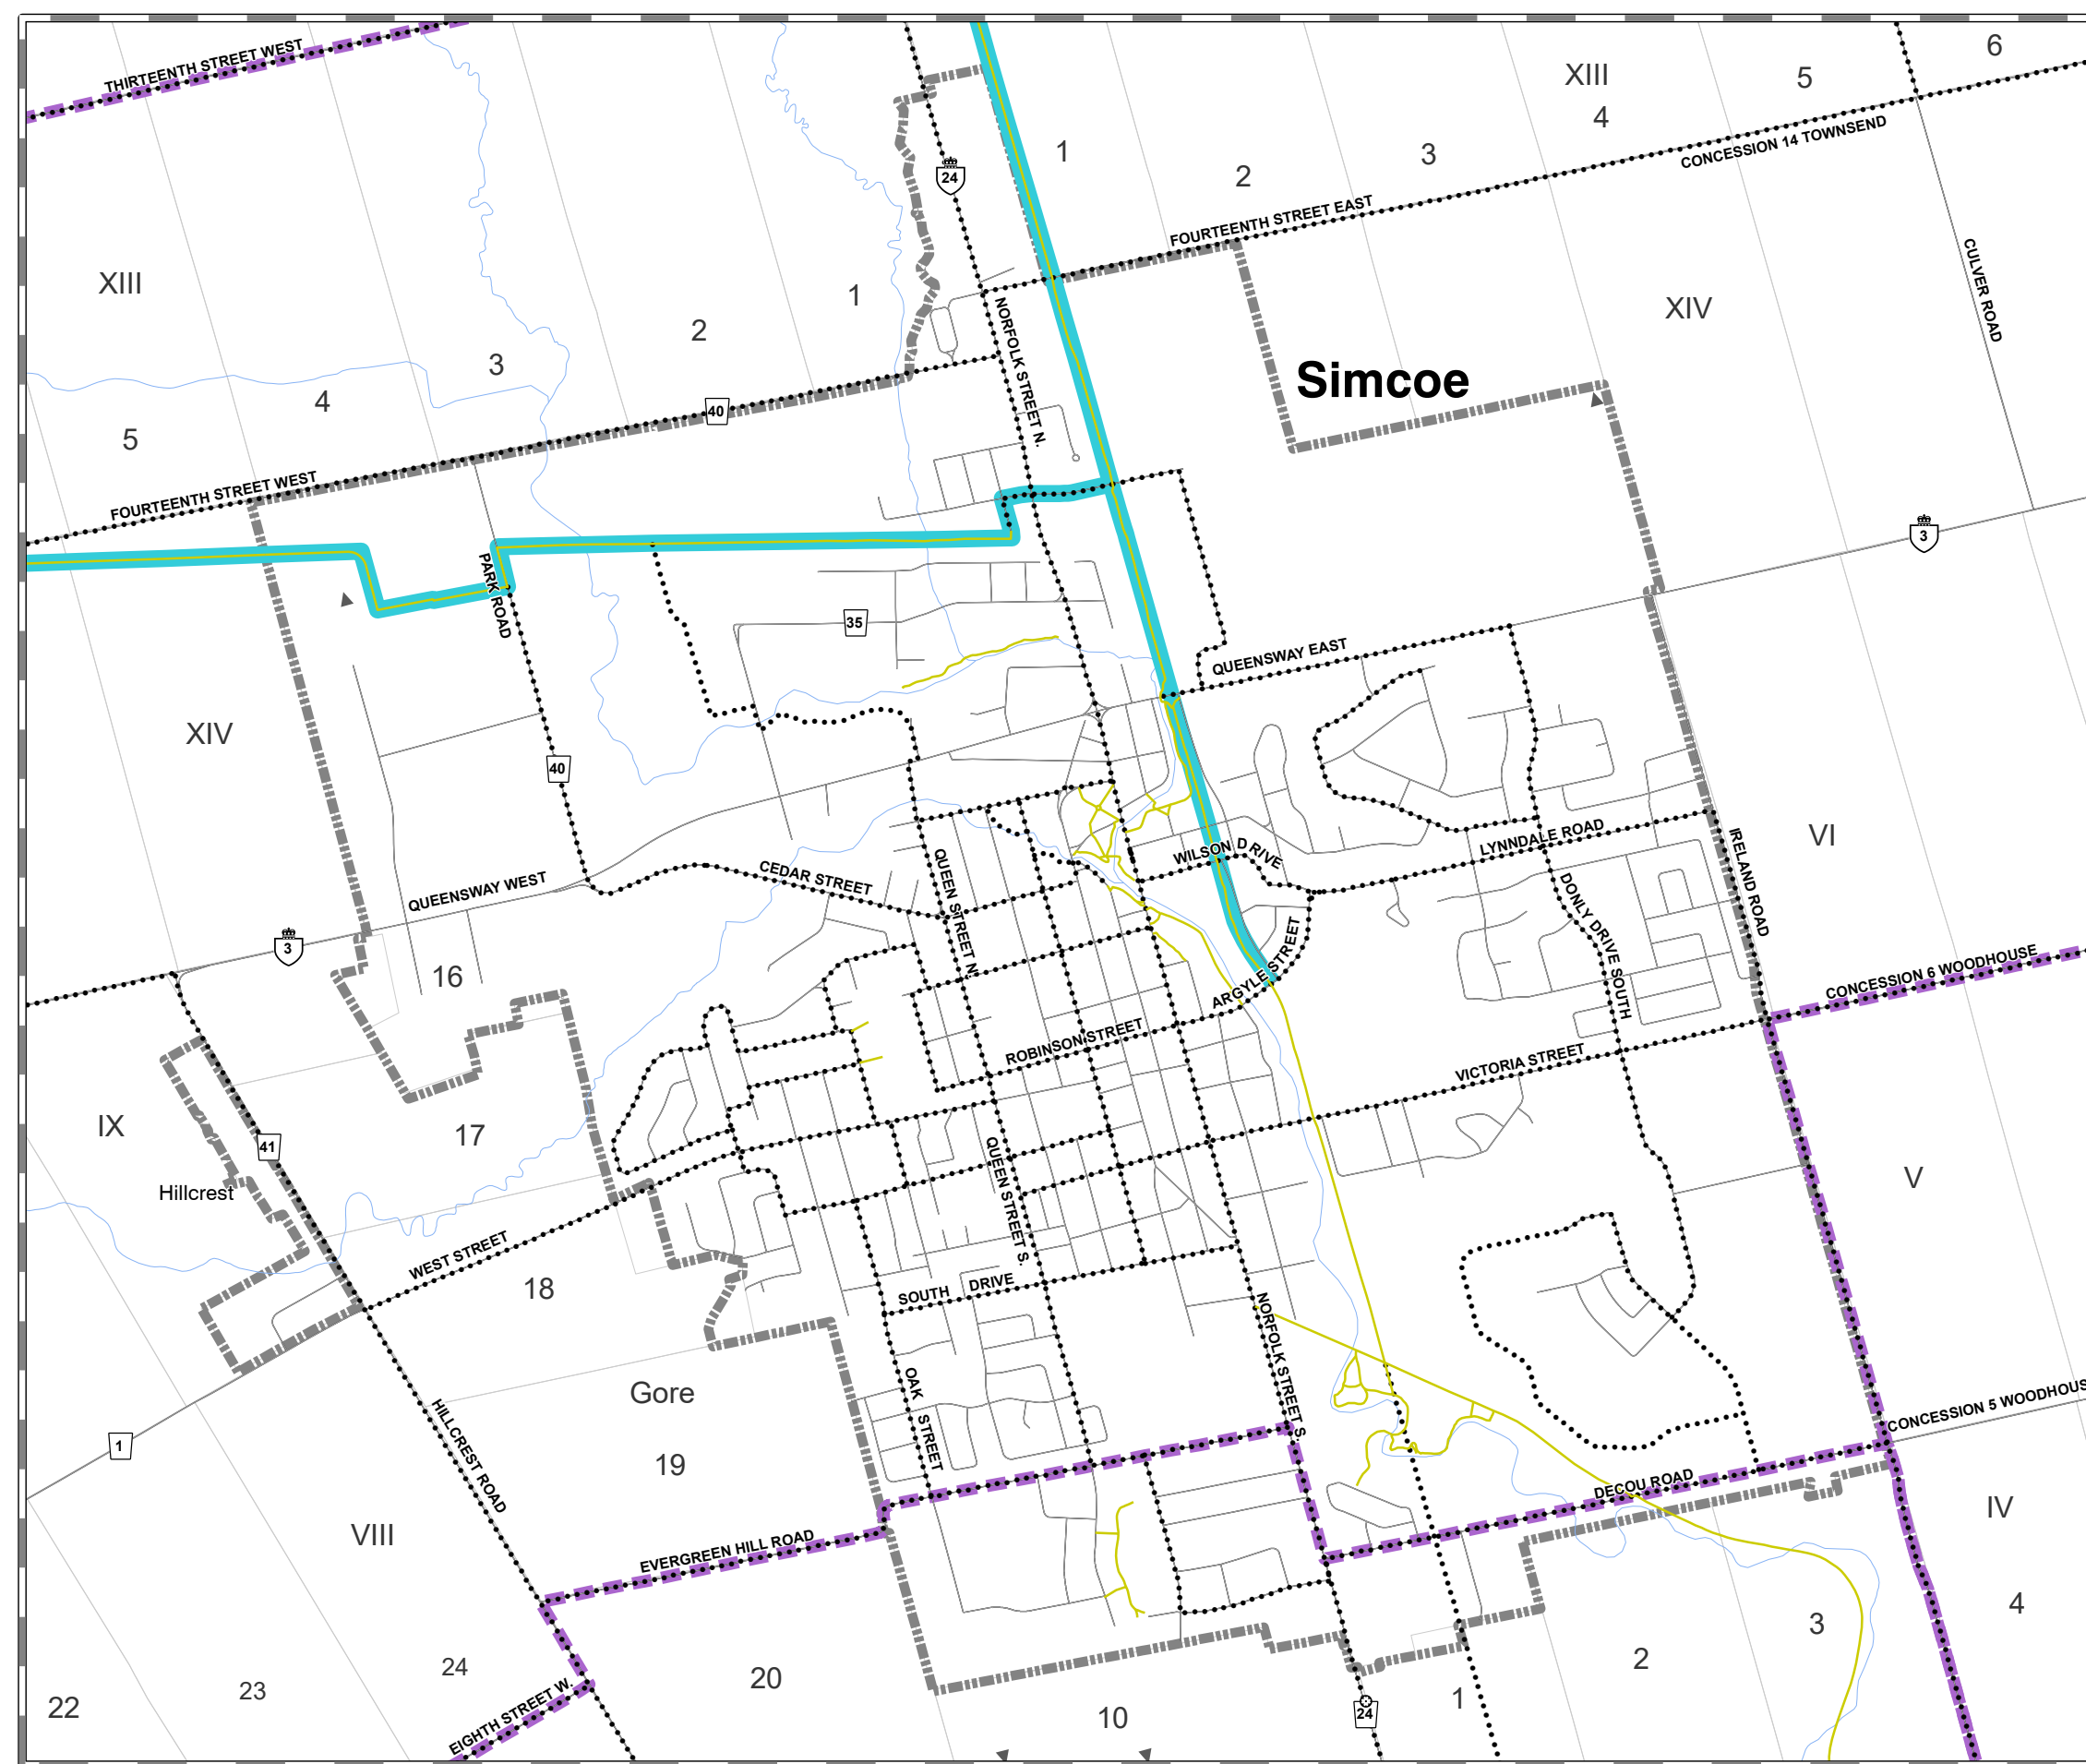

Existing Off Road Trail 

Existing Paved Shoulder 

NETWORK ENHANCEMENTS

Connection to Surrounding Municipality 

REGIONAL ROUTES

Trans Canada Trail 

South Coast Cycling Route 

Lake Erie Waterfront Trail 

Lake Erie Waterfront Trail / South Coast Cycling Tour 

On-Road Cycling Route 

CANDIDATE AT ROUTES

Additional Routes being Considered 

Norfolk County OFFICIAL PLAN Schedule "I-3"

ACTIVE TRANSPORTATION LEGEND