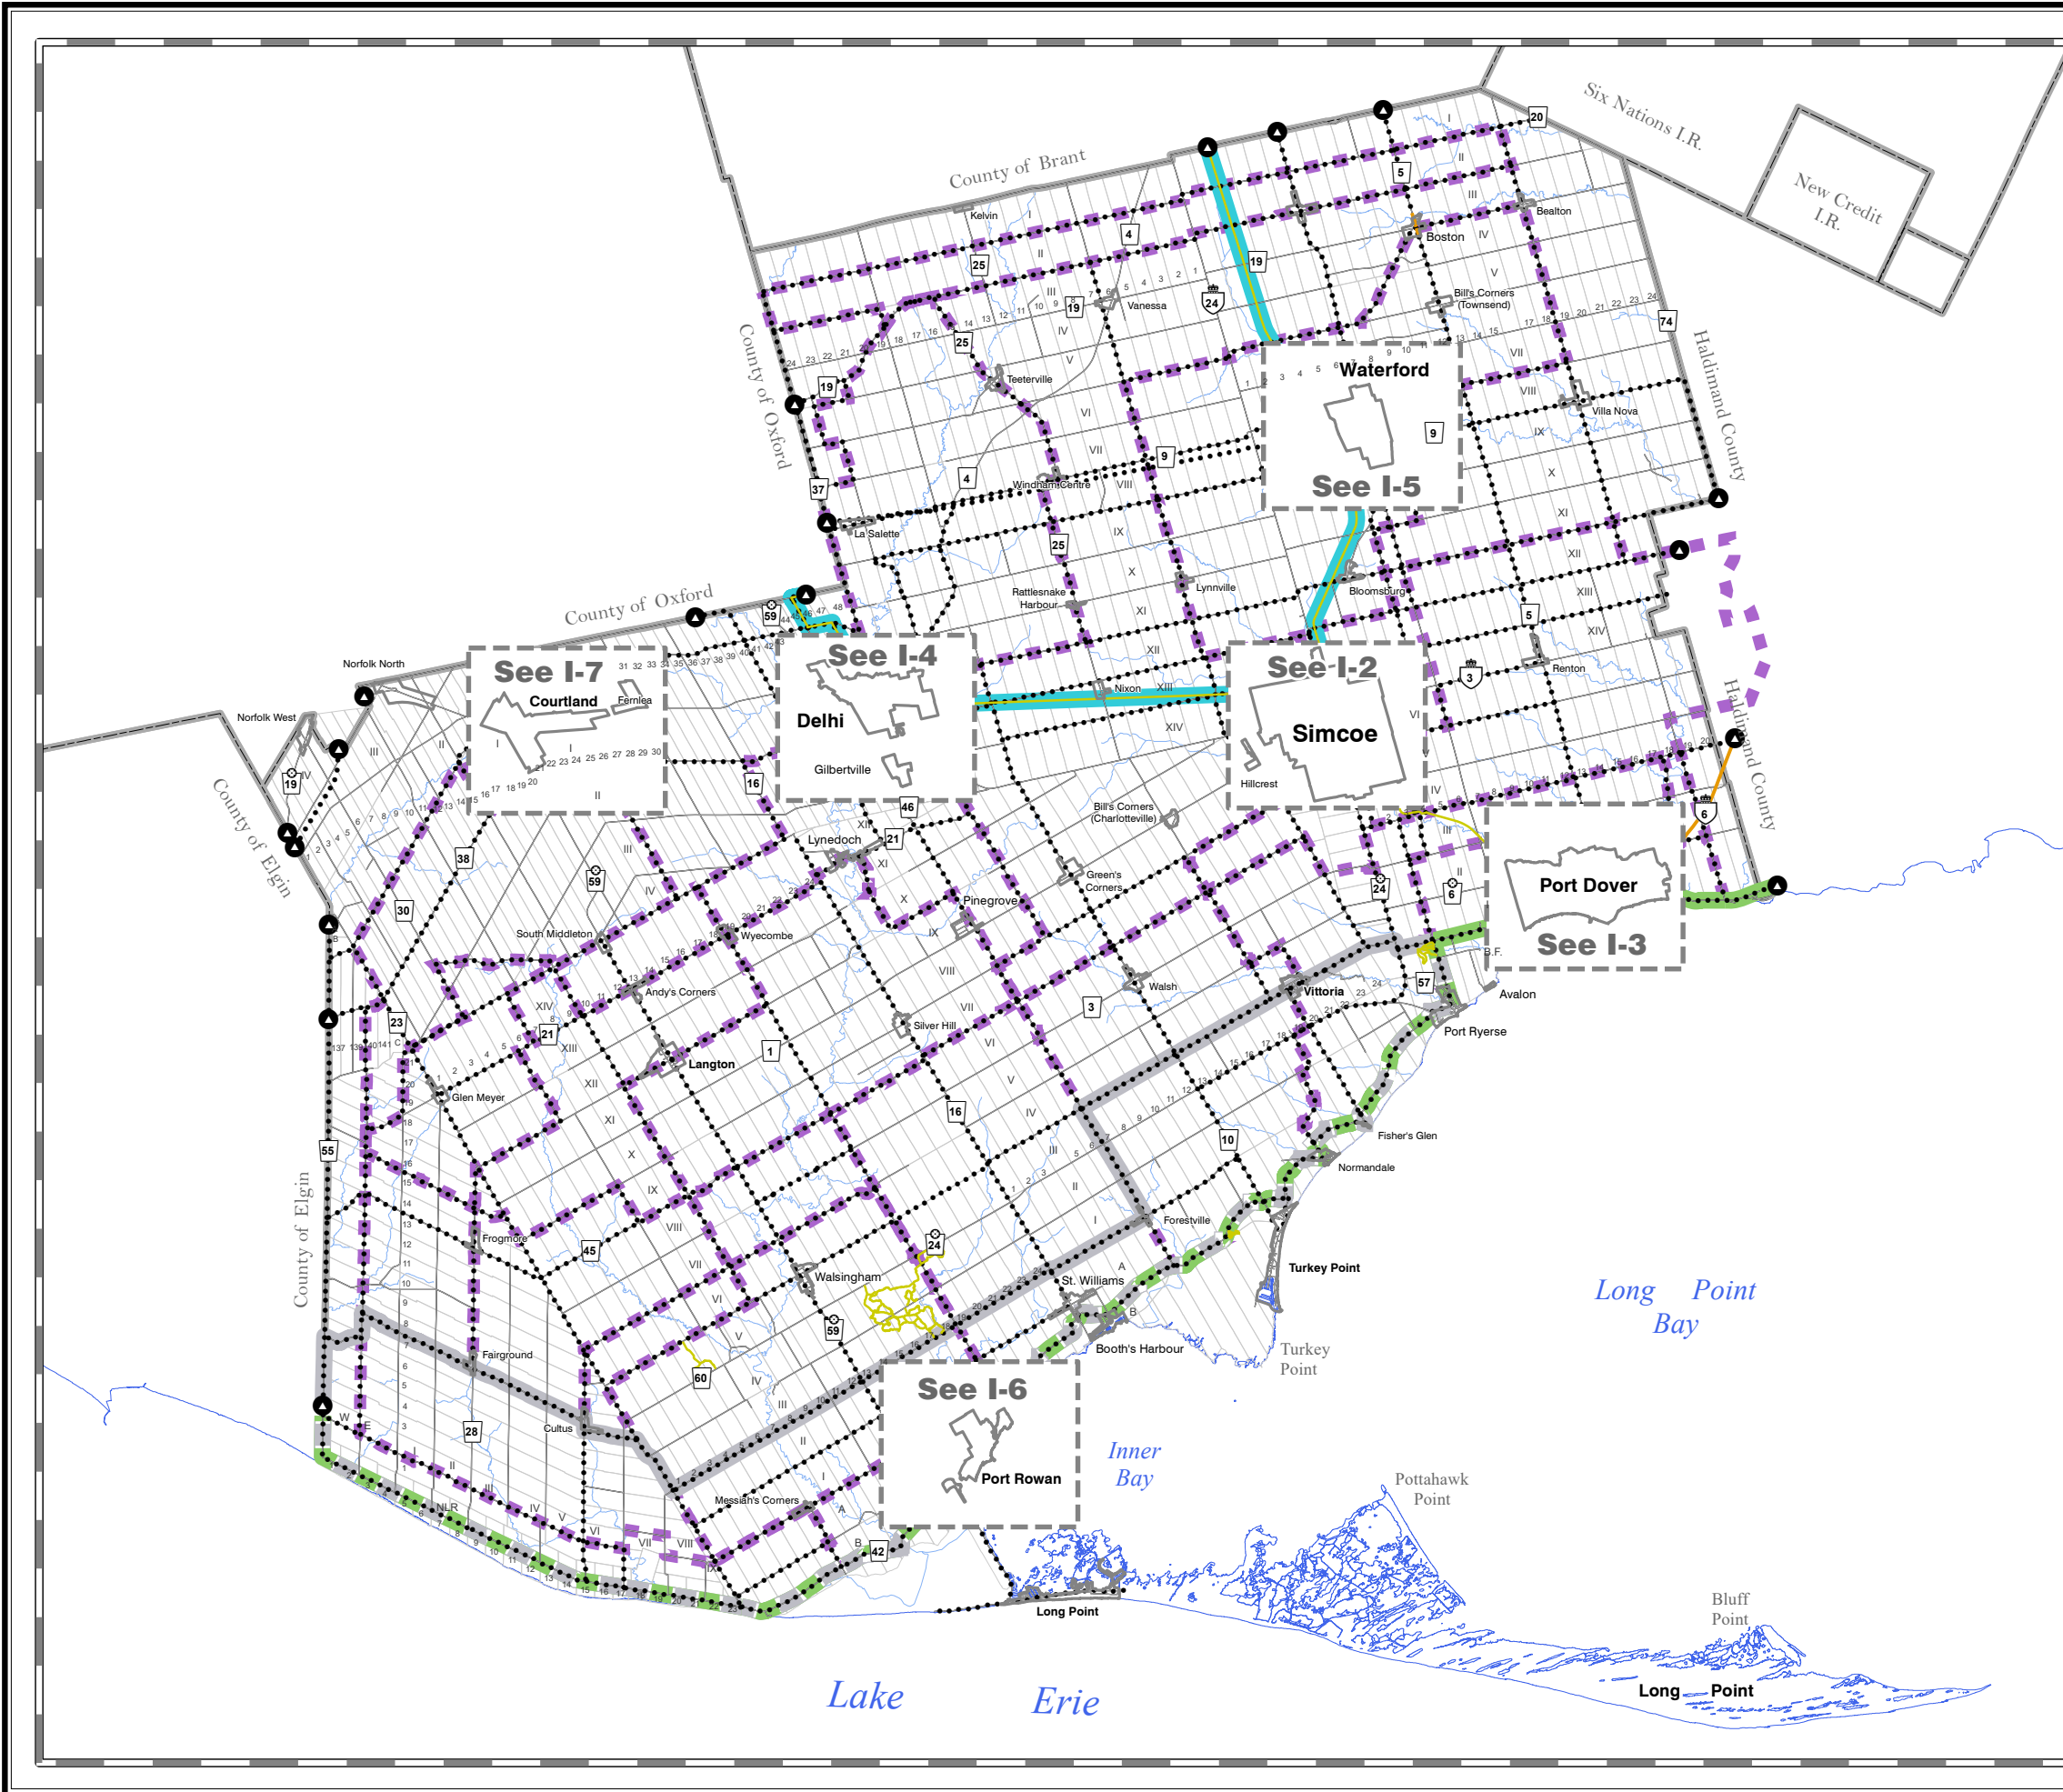

Norfolk County OFFICIAL PLAN Schedule "I-1"

ACTIVE TRANSPORTATION LEGEND

ACTIVE TRANSPORTATION ROUTES

Existing Off Road Trail

Existing Paved Shoulder

NETWORK ENHANCEMENTS

Connection to Surrounding Municipality

REGIONAL ROUTES

Trans Canada Trail

South Coast Cycling Route

Lake Erie Waterfront Trail

Lake Erie Waterfront Trail / South Coast Cycling Tour

On-Road Cycling Route

CANDIDATE AT ROUTES

Additional Routes being Considered

Revision Date: October 5, 2018