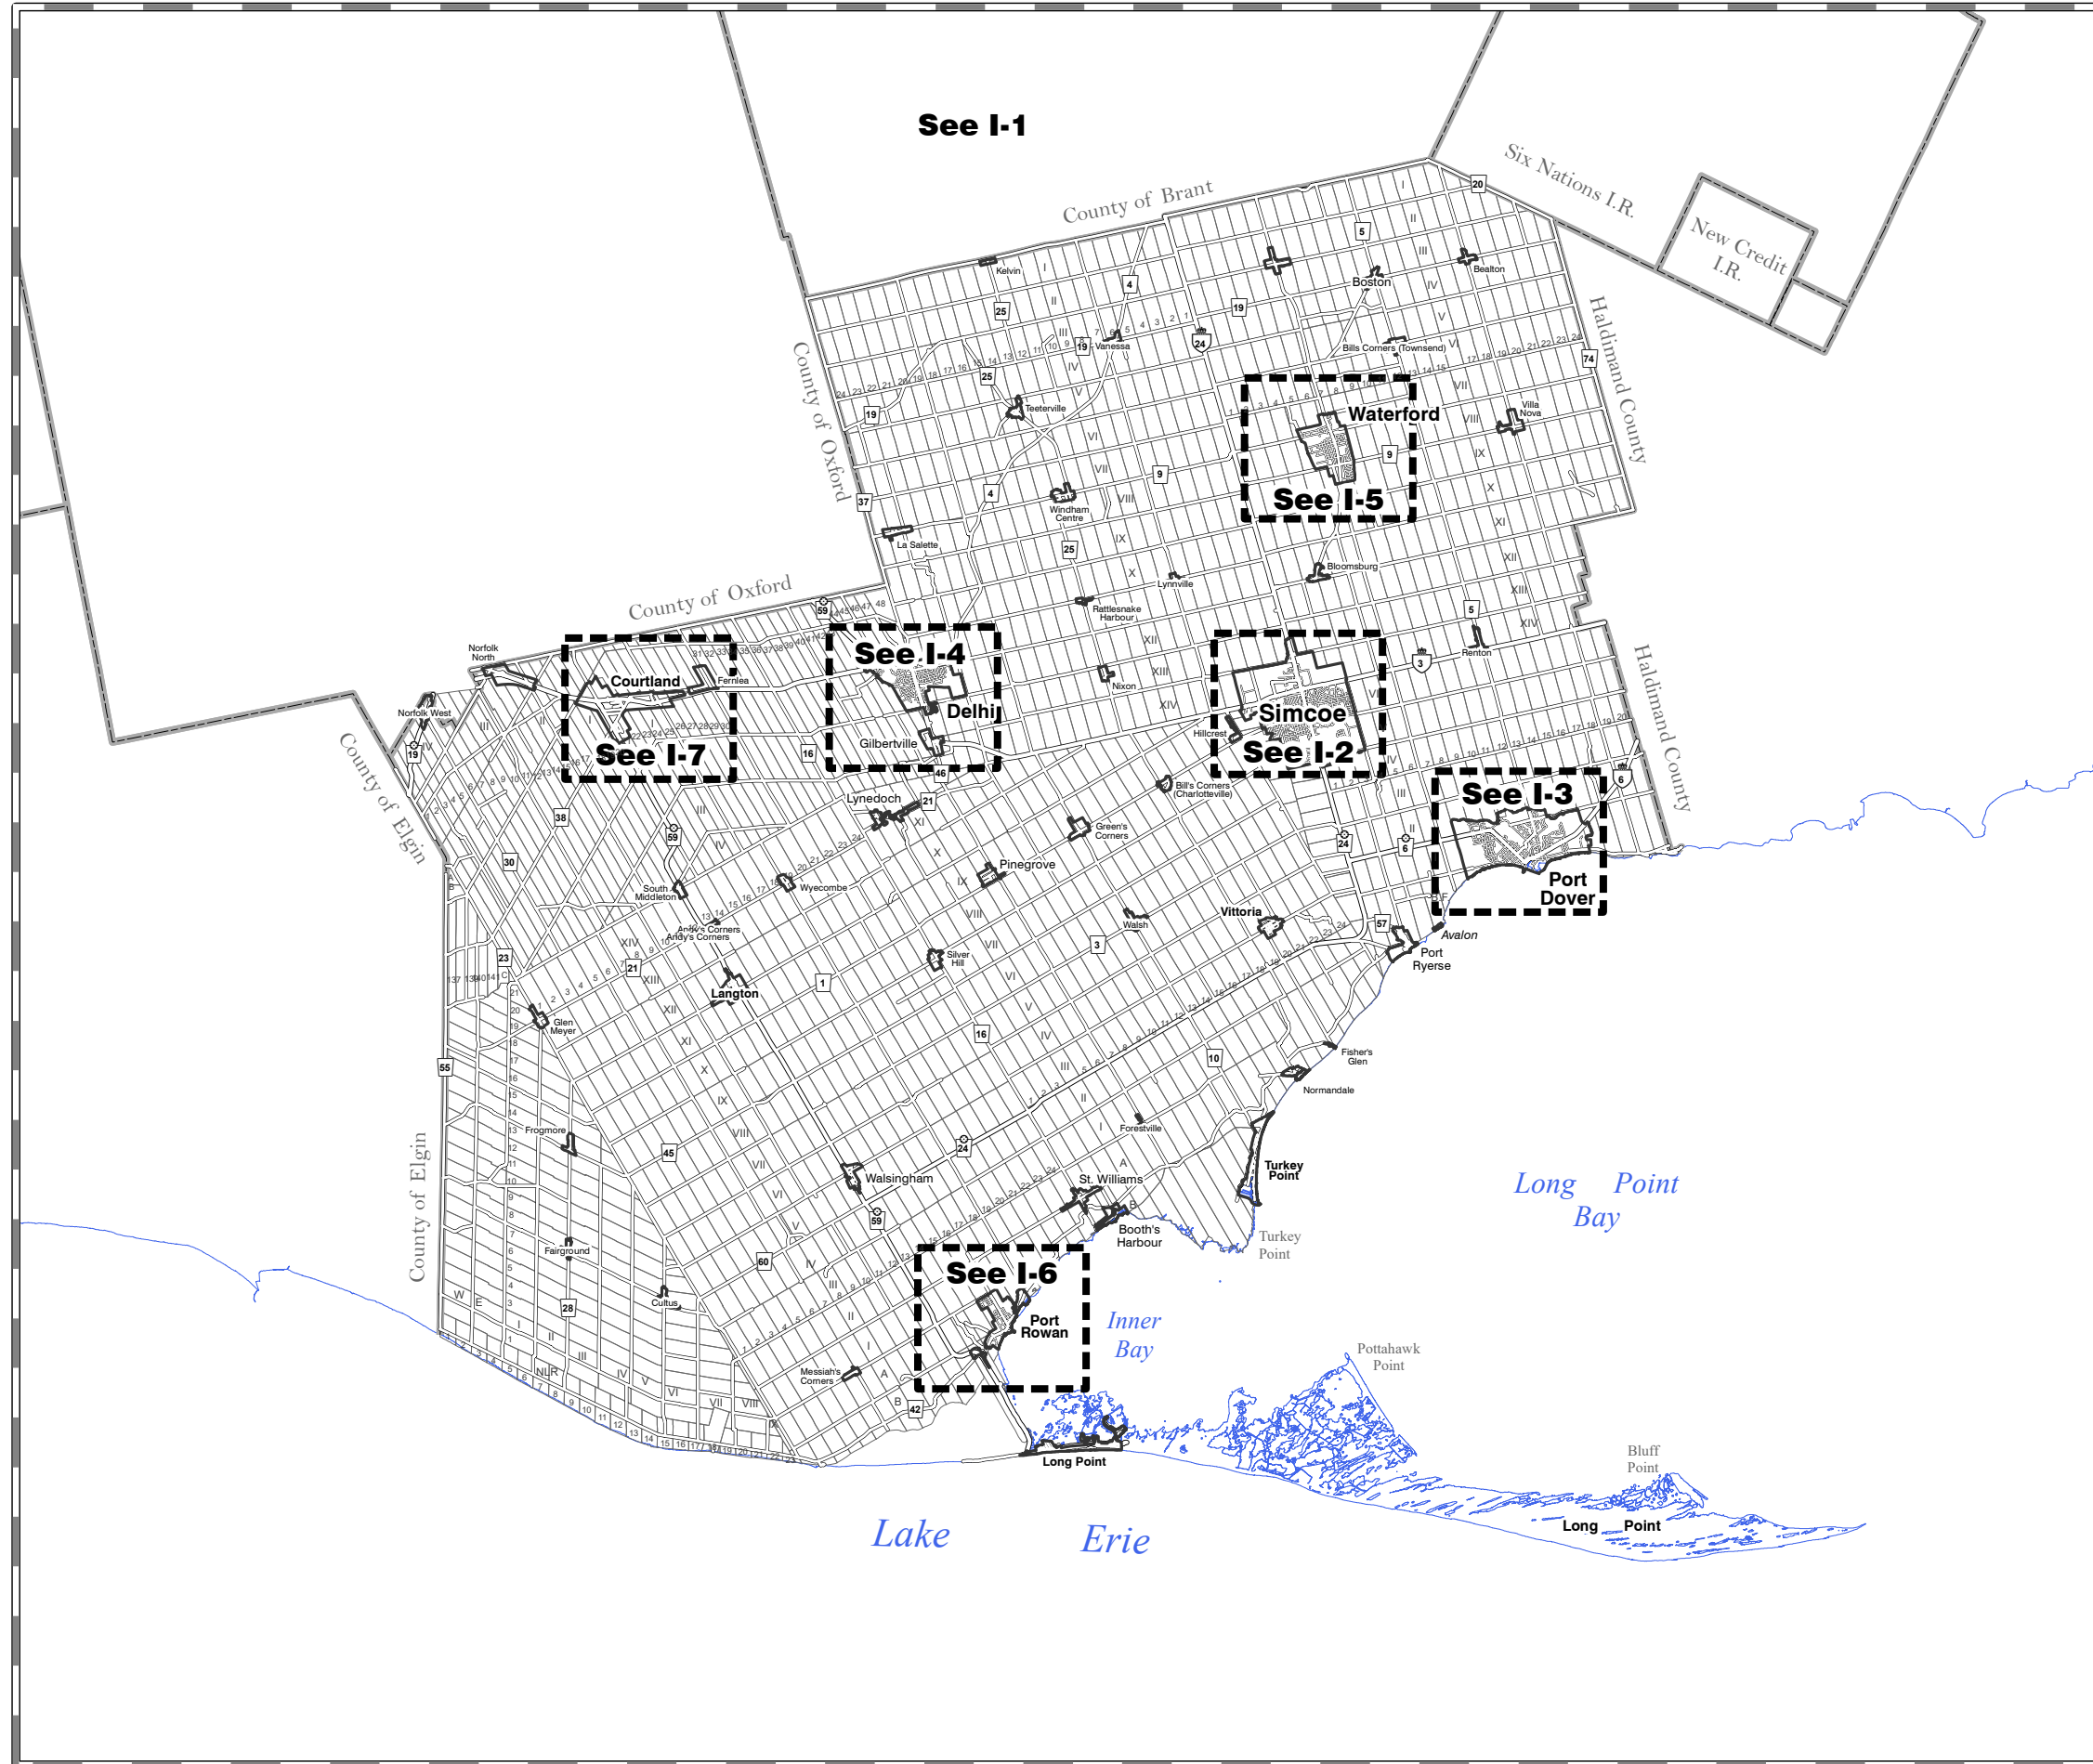

Norfolk County OFFICIAL PLAN Schedule "I"

KEY MAP ACTIVE TRANSPORTATION

Norfolk County OFFICIAL PLAN Schedule "I-1"

ACTIVE TRANSPORTATION LEGEND

ACTIVE TRANSPORTATION ROUTES

Existing Off Road Trail 

Existing Paved Shoulder 

NETWORK ENHANCEMENTS

Connection to Surrounding Municipality 

REGIONAL ROUTES

Trans Canada Trail 

South Coast Cycling Route 

Lake Erie Waterfront Trail 

Lake Erie Waterfront Trail / South Coast Cycling Tour 

Existing Off Road Trail 

Existing Paved Shoulder 

NETWORK ENHANCEMENTS

Connection to Surrounding Municipality 

REGIONAL ROUTES

Trans Canada Trail 

South Coast Cycling Route 

Lake Erie Waterfront Trail 

ACTIVE TRANSPORTATION LEGEND

ACTIVE TRANSPORTATION ROUTES

Existing Off Road Trail 

Existing Paved Shoulder 

NETWORK ENHANCEMENTS

Connection to Surrounding Municipality 

REGIONAL ROUTES

Trans Canada Trail 