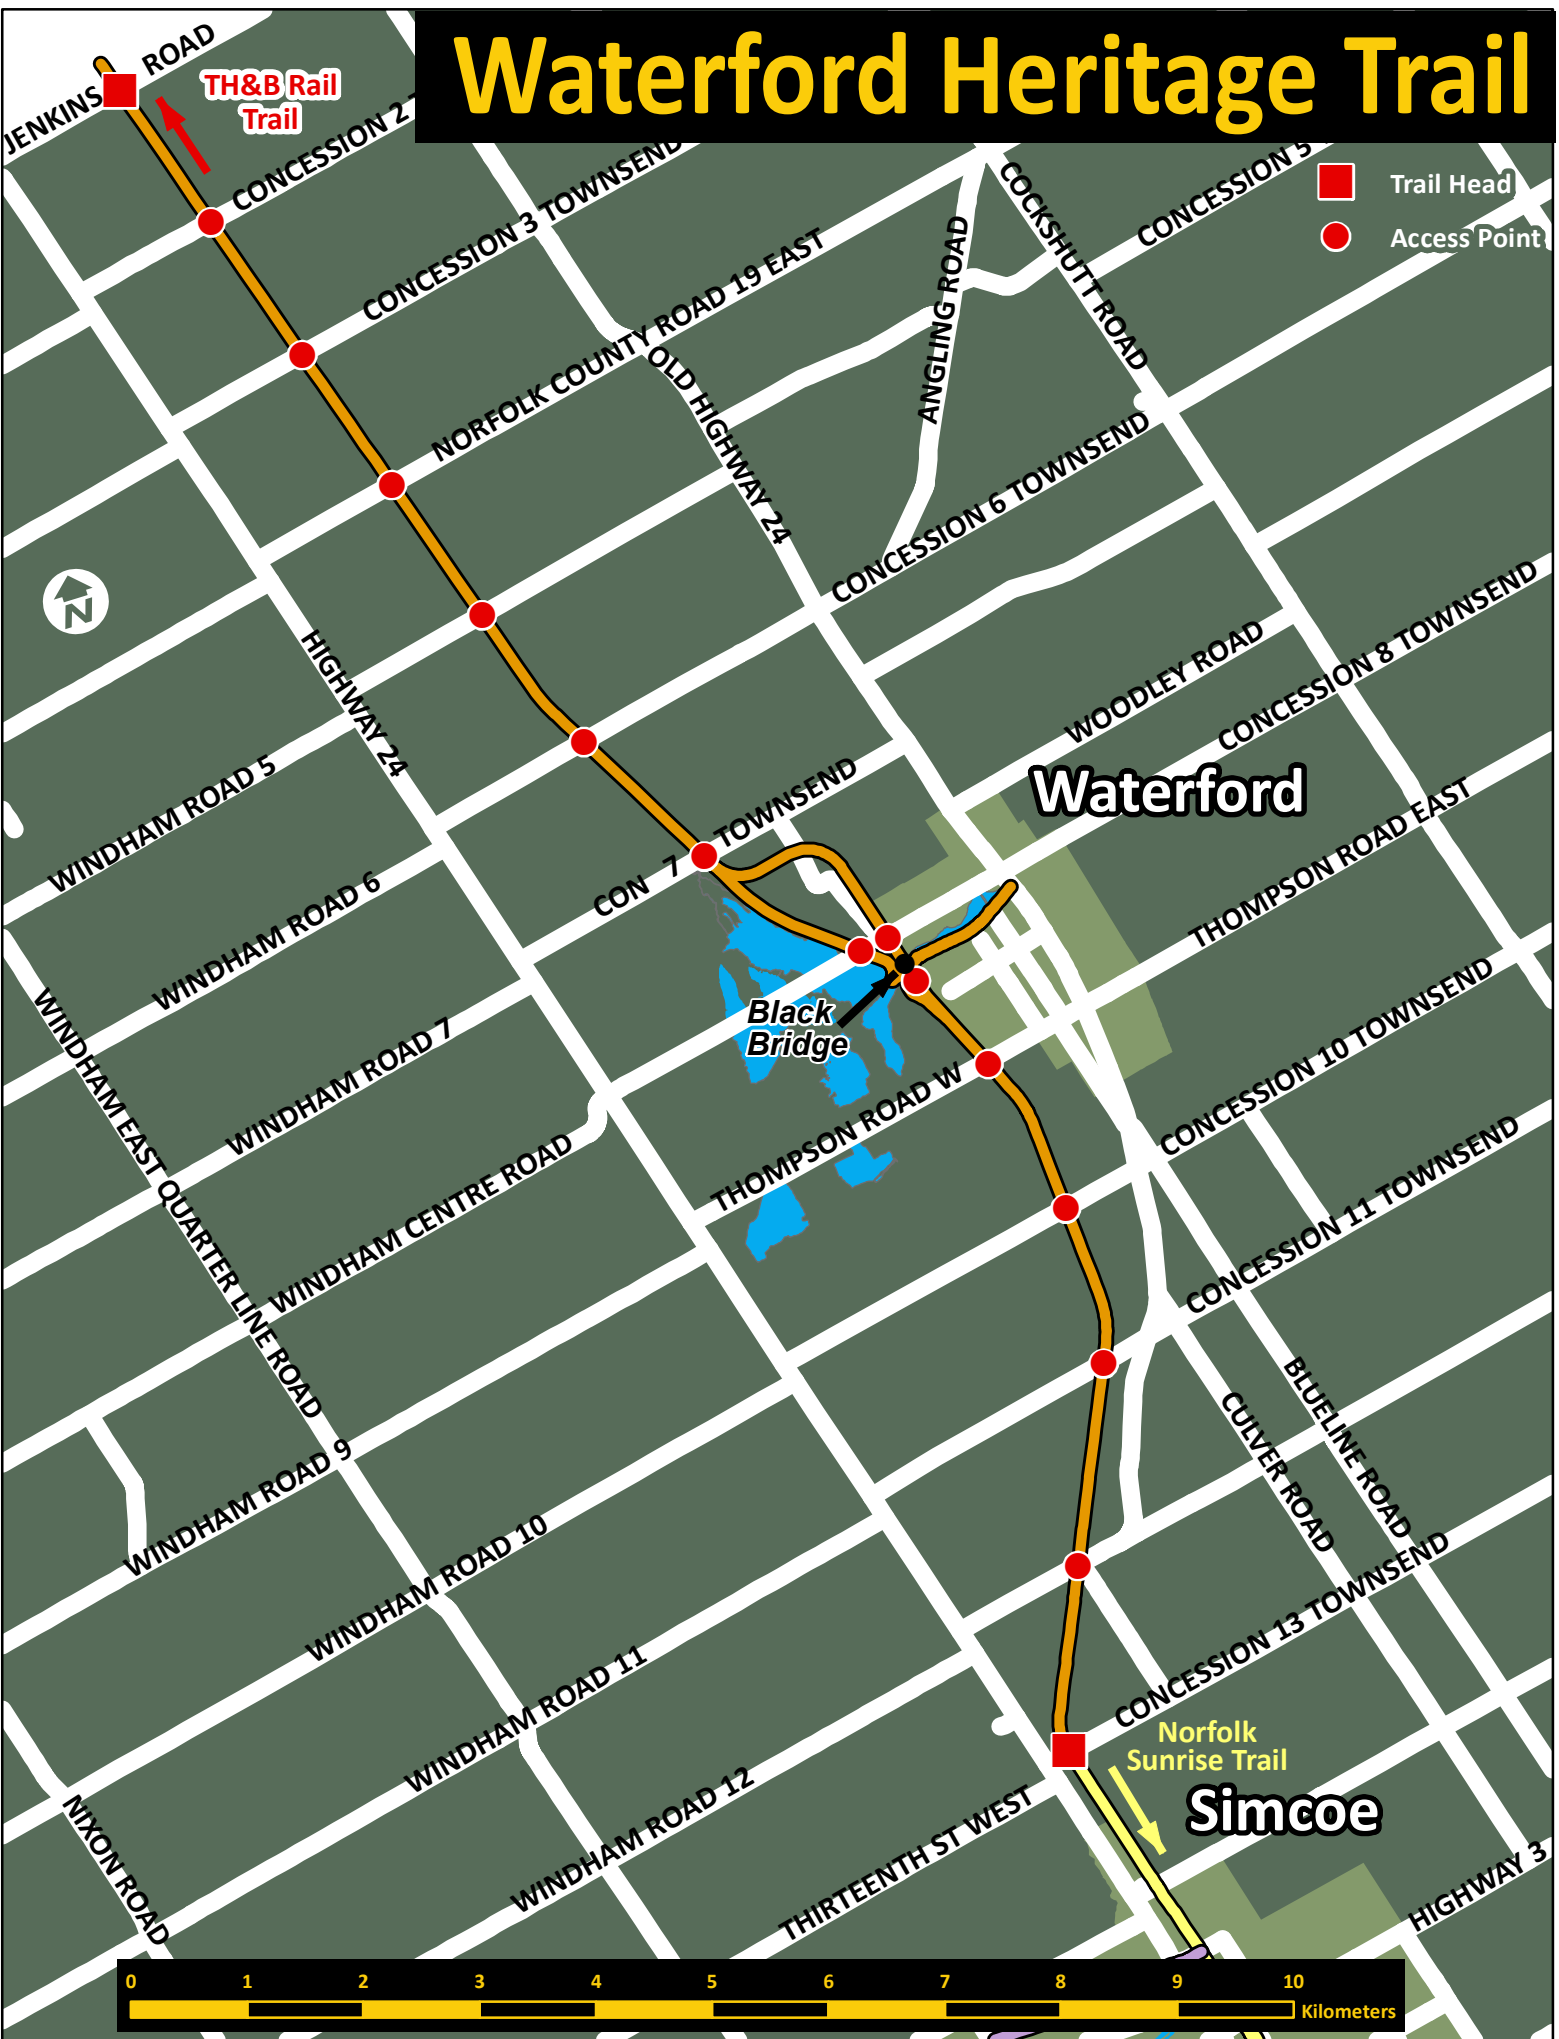

# Waterford Heritage Trail

- Trail Head
- Access Point

Waterford

Black Bridge

Norfolk Sunrise Trail

Simcoe