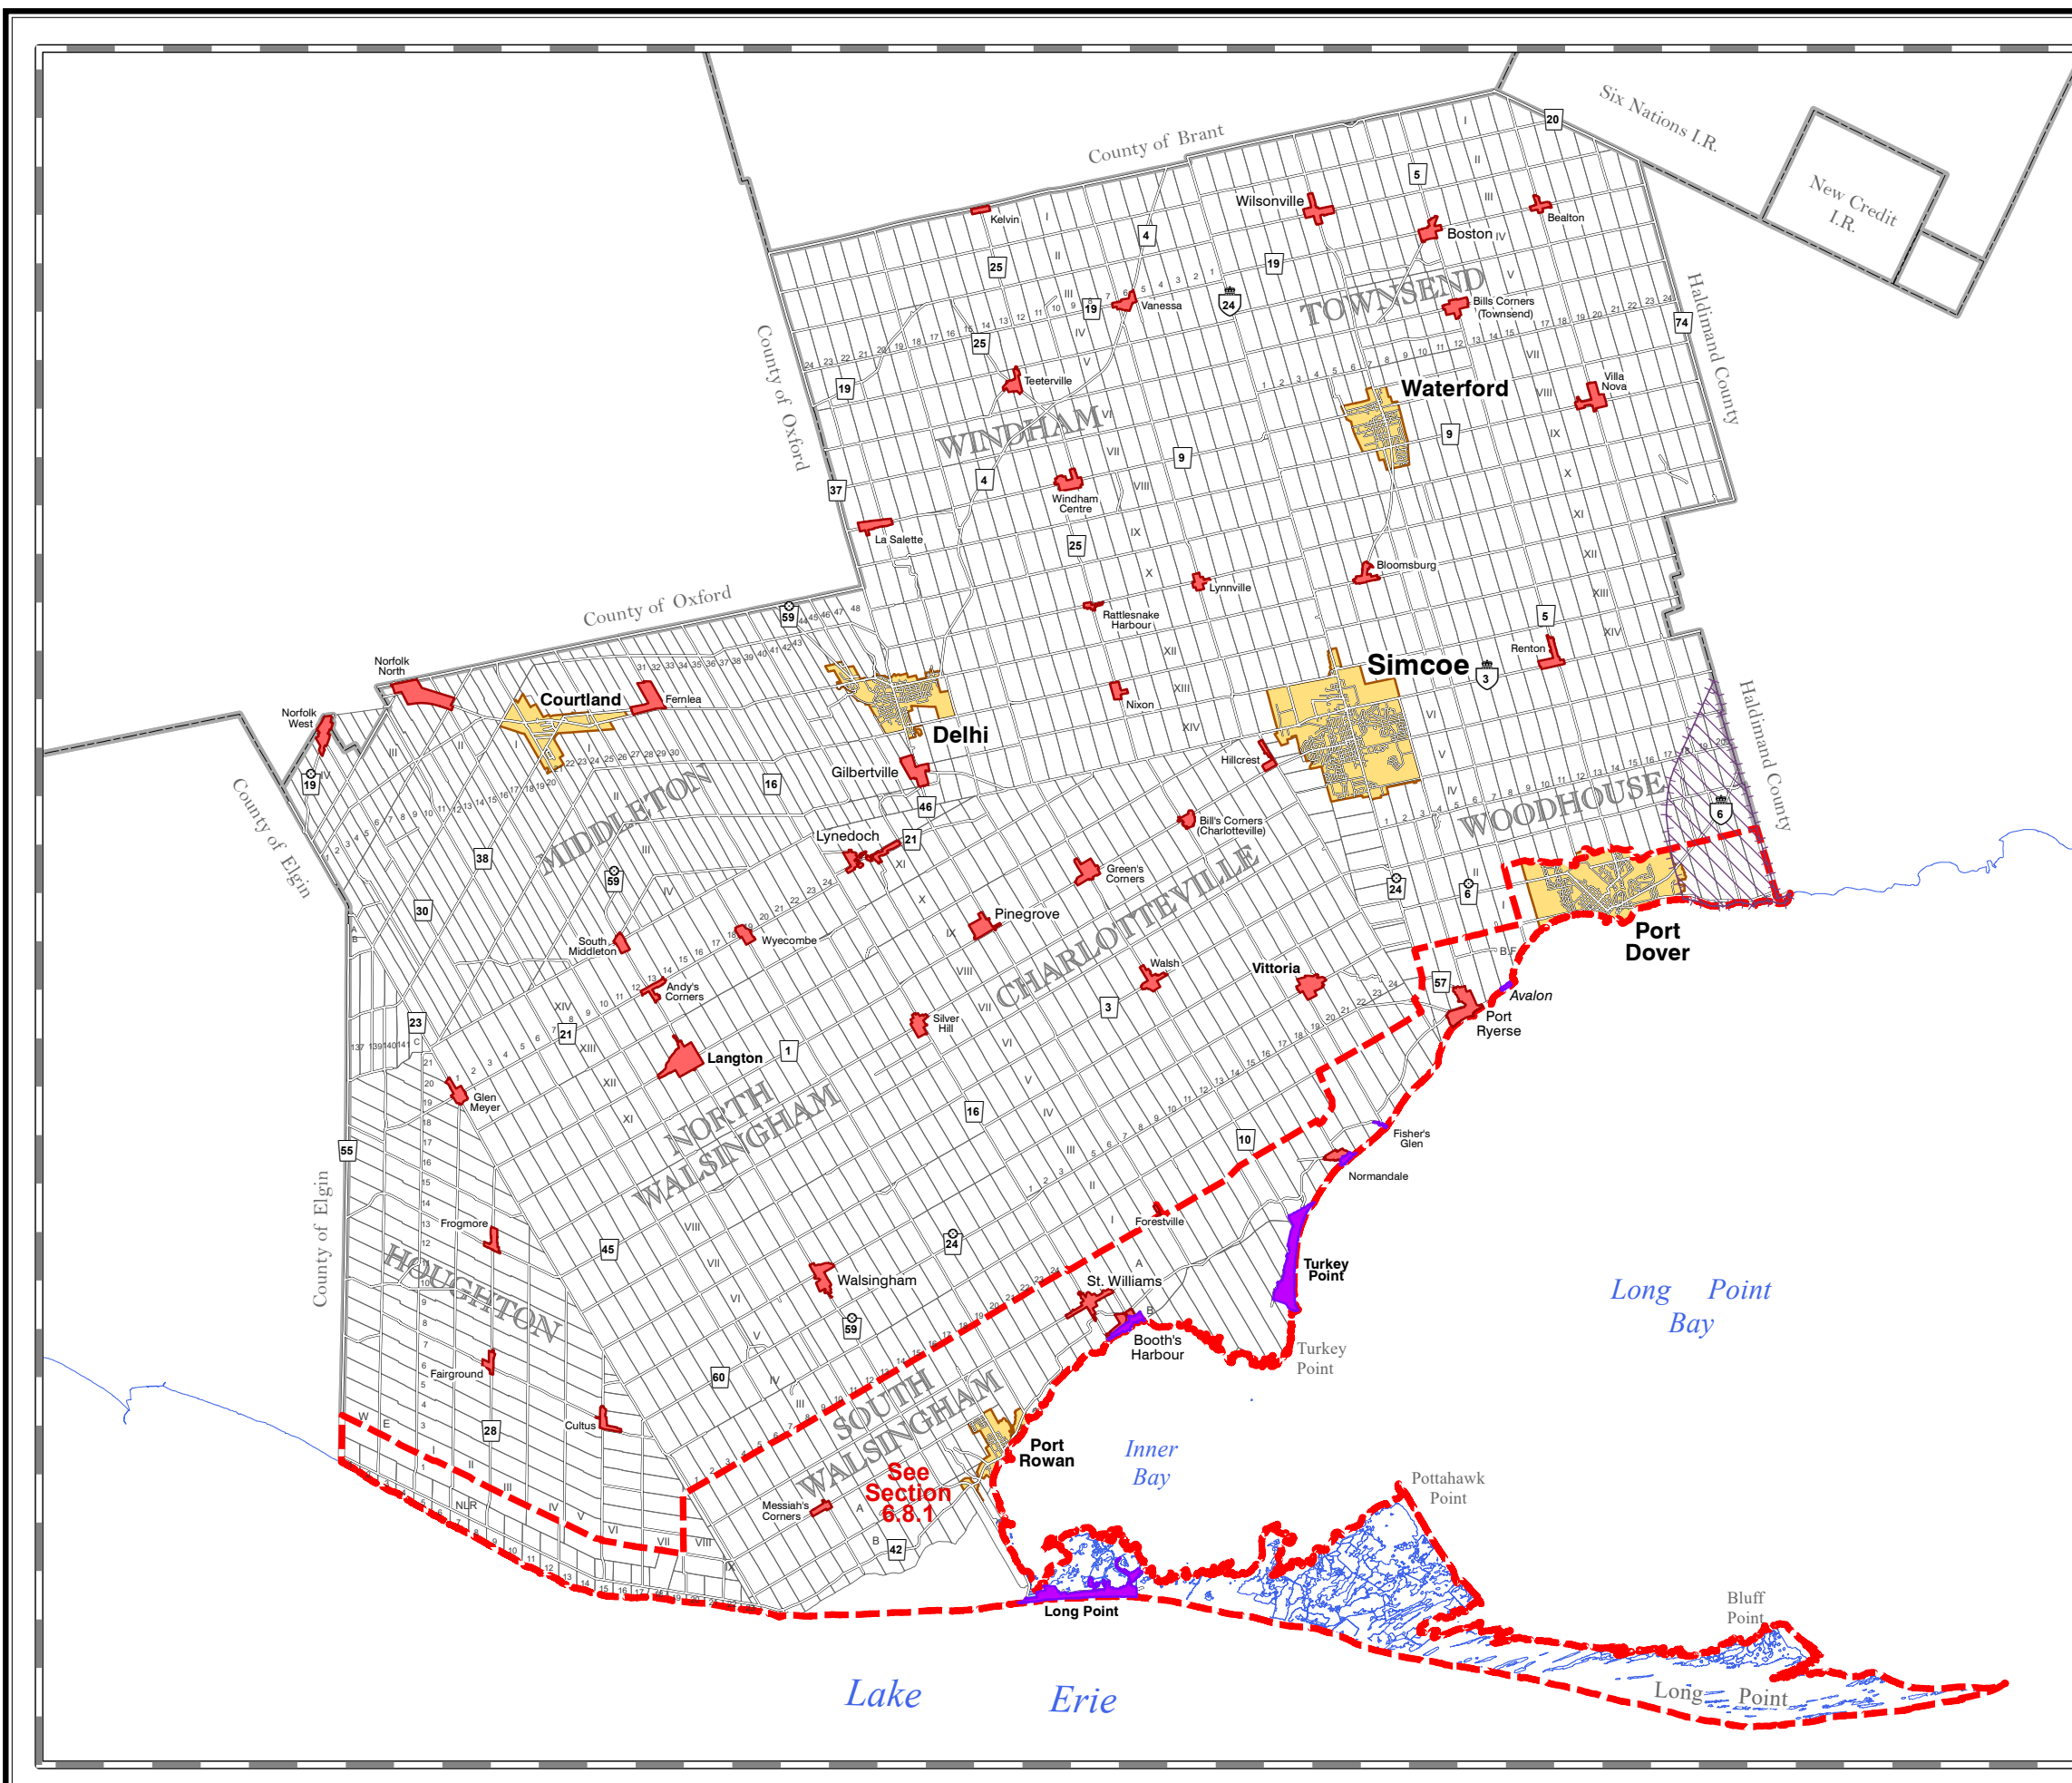

Norfolk County OFFICIAL PLAN Schedule "A-1"

COMMUNITY STRUCTURE

LEGEND

RURAL AREA

Rural Area 

SETTLEMENT AREAS

Urban Area 

Hamlet Area 

Resort Area 

LAKESHORE SPECIAL POLICY AREA

Lakeshore Special Policy Area 

INDUSTRIAL INFLUENCE AREA

Industrial Influence Area 

See Section 6.8.1