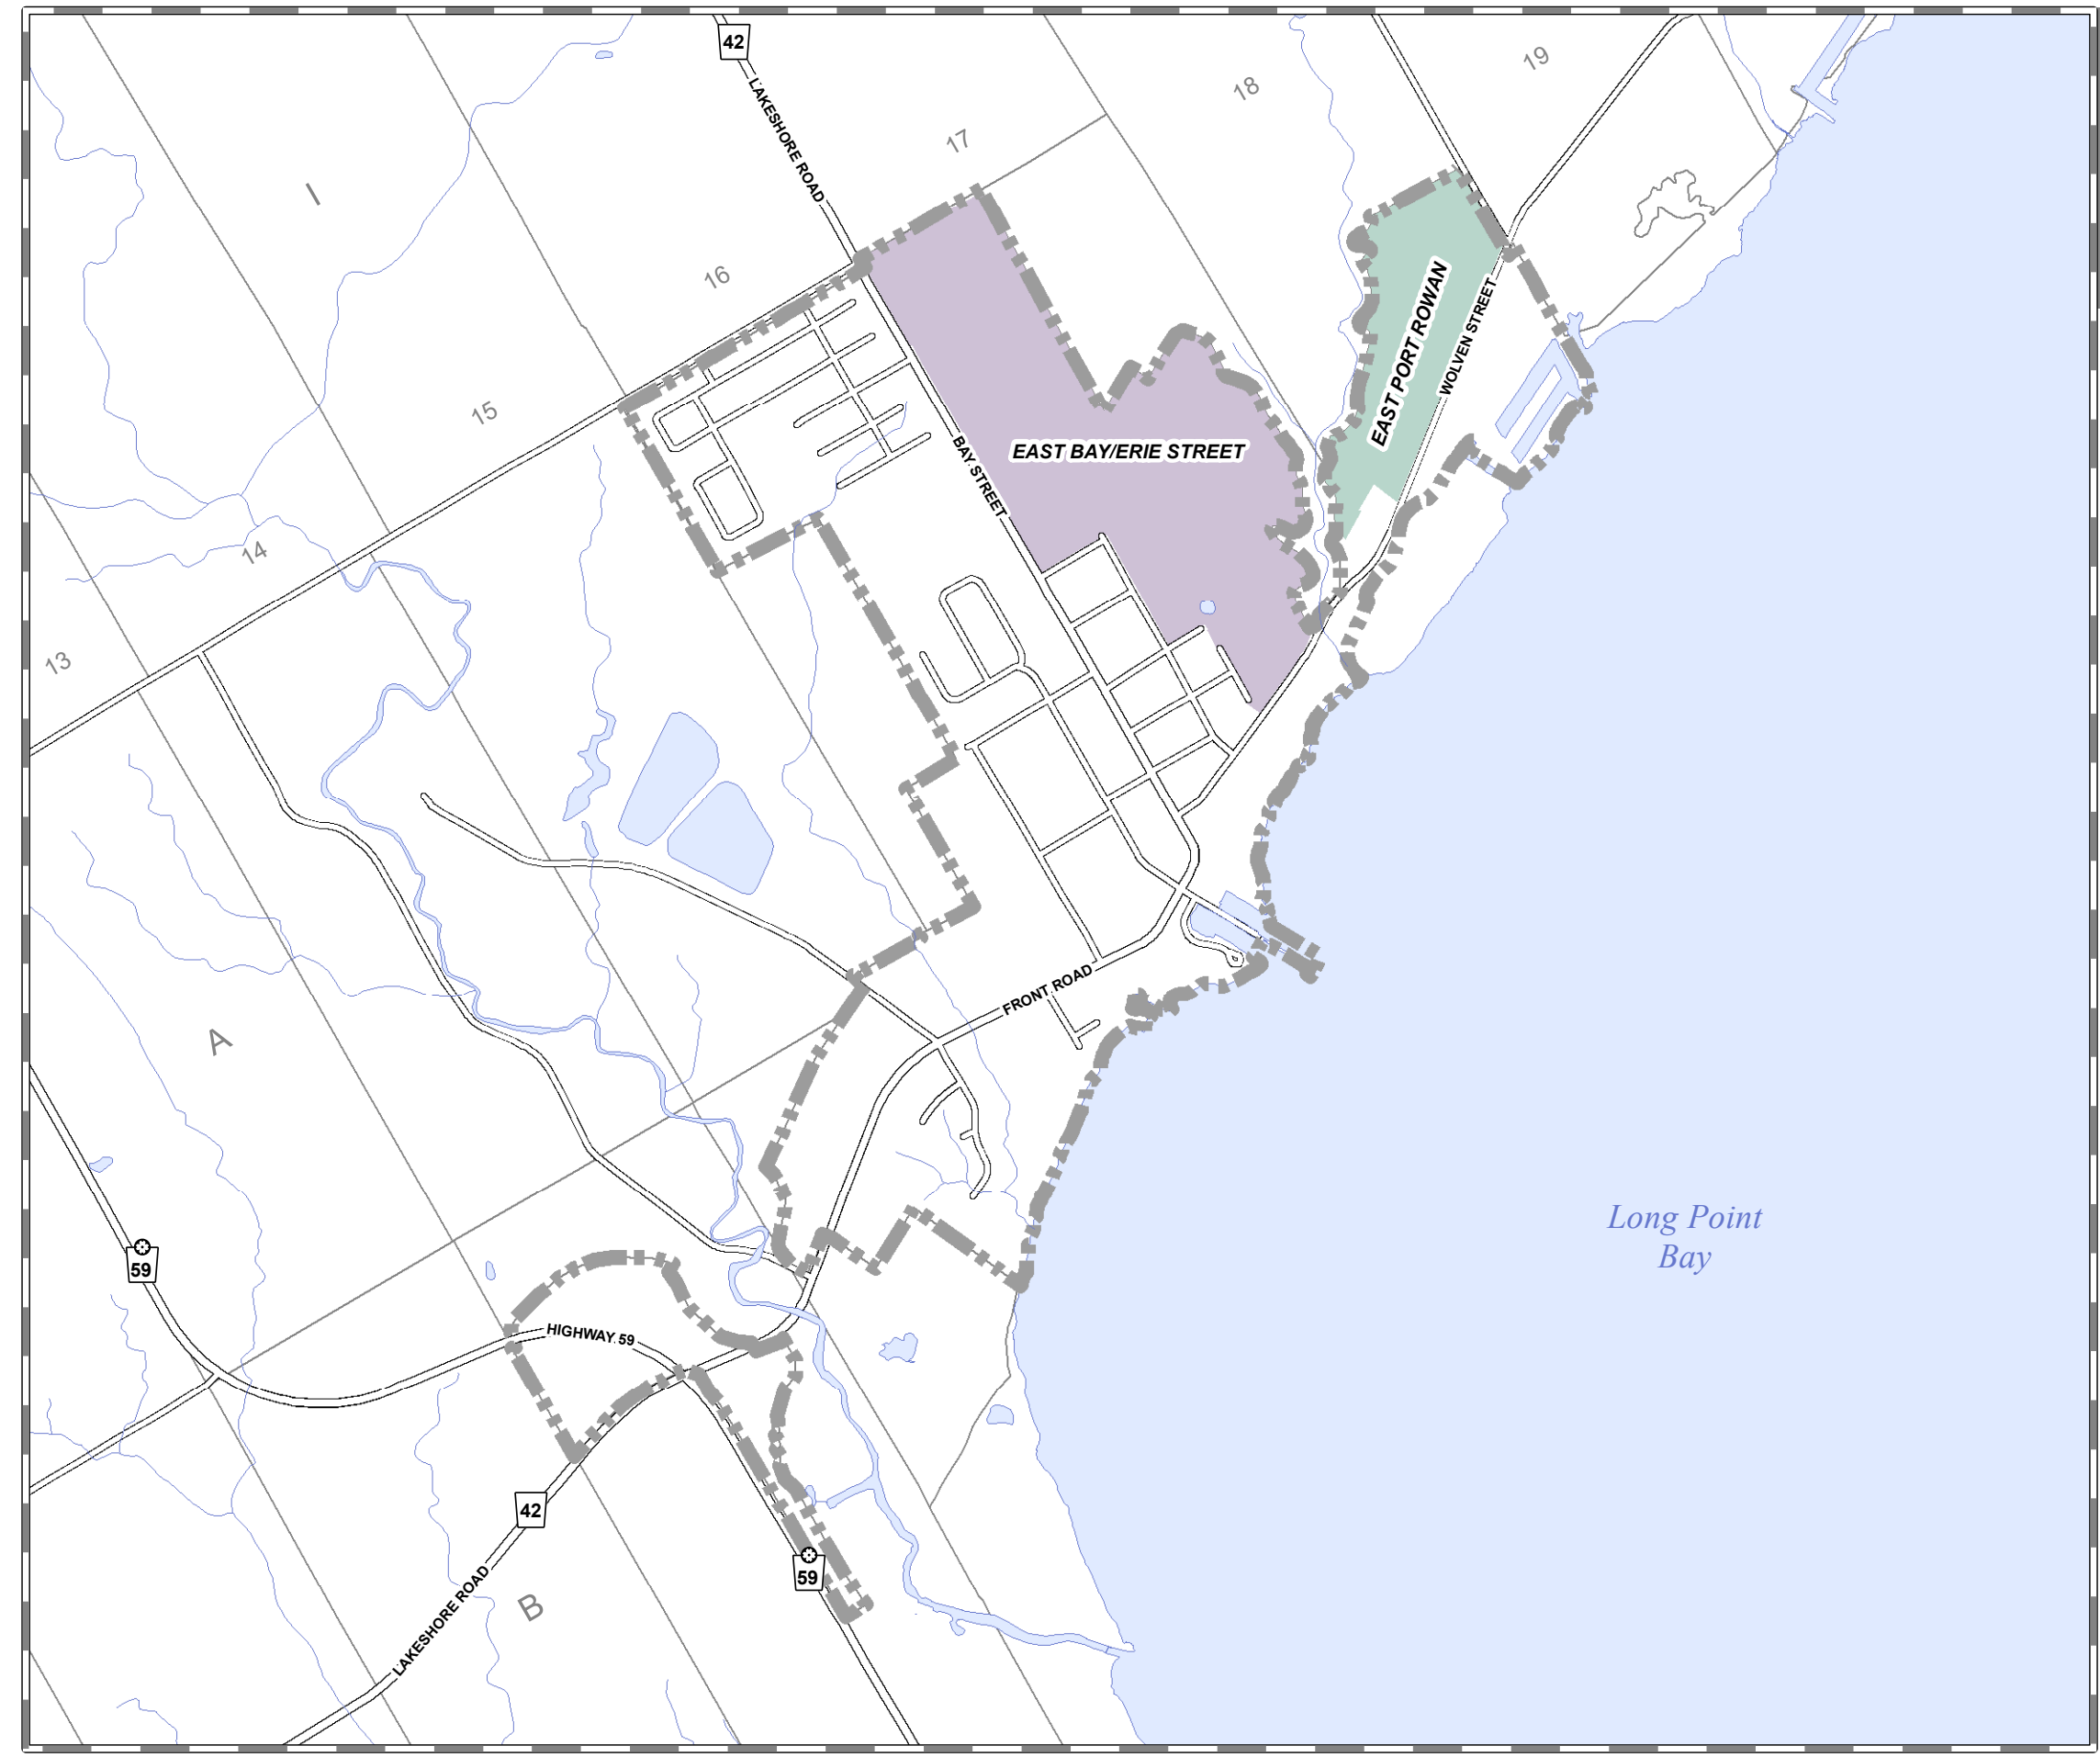

# Norfolk County OFFICIAL PLAN

Lakeshore Special Policy  
Area Secondary Plan  
Schedule "H-2"

## PORT ROWAN NEIGHBOURHOOD PLANNING AREAS

### LEGEND

- Lakeshore Special Policy Area Boundary 
- Urban Area Boundary 
- East Bay/Erie Street Neighbourhood Planning Area 
- East Port Rowan Neighbourhood Planning Area 

Revision Date: October 5, 2018