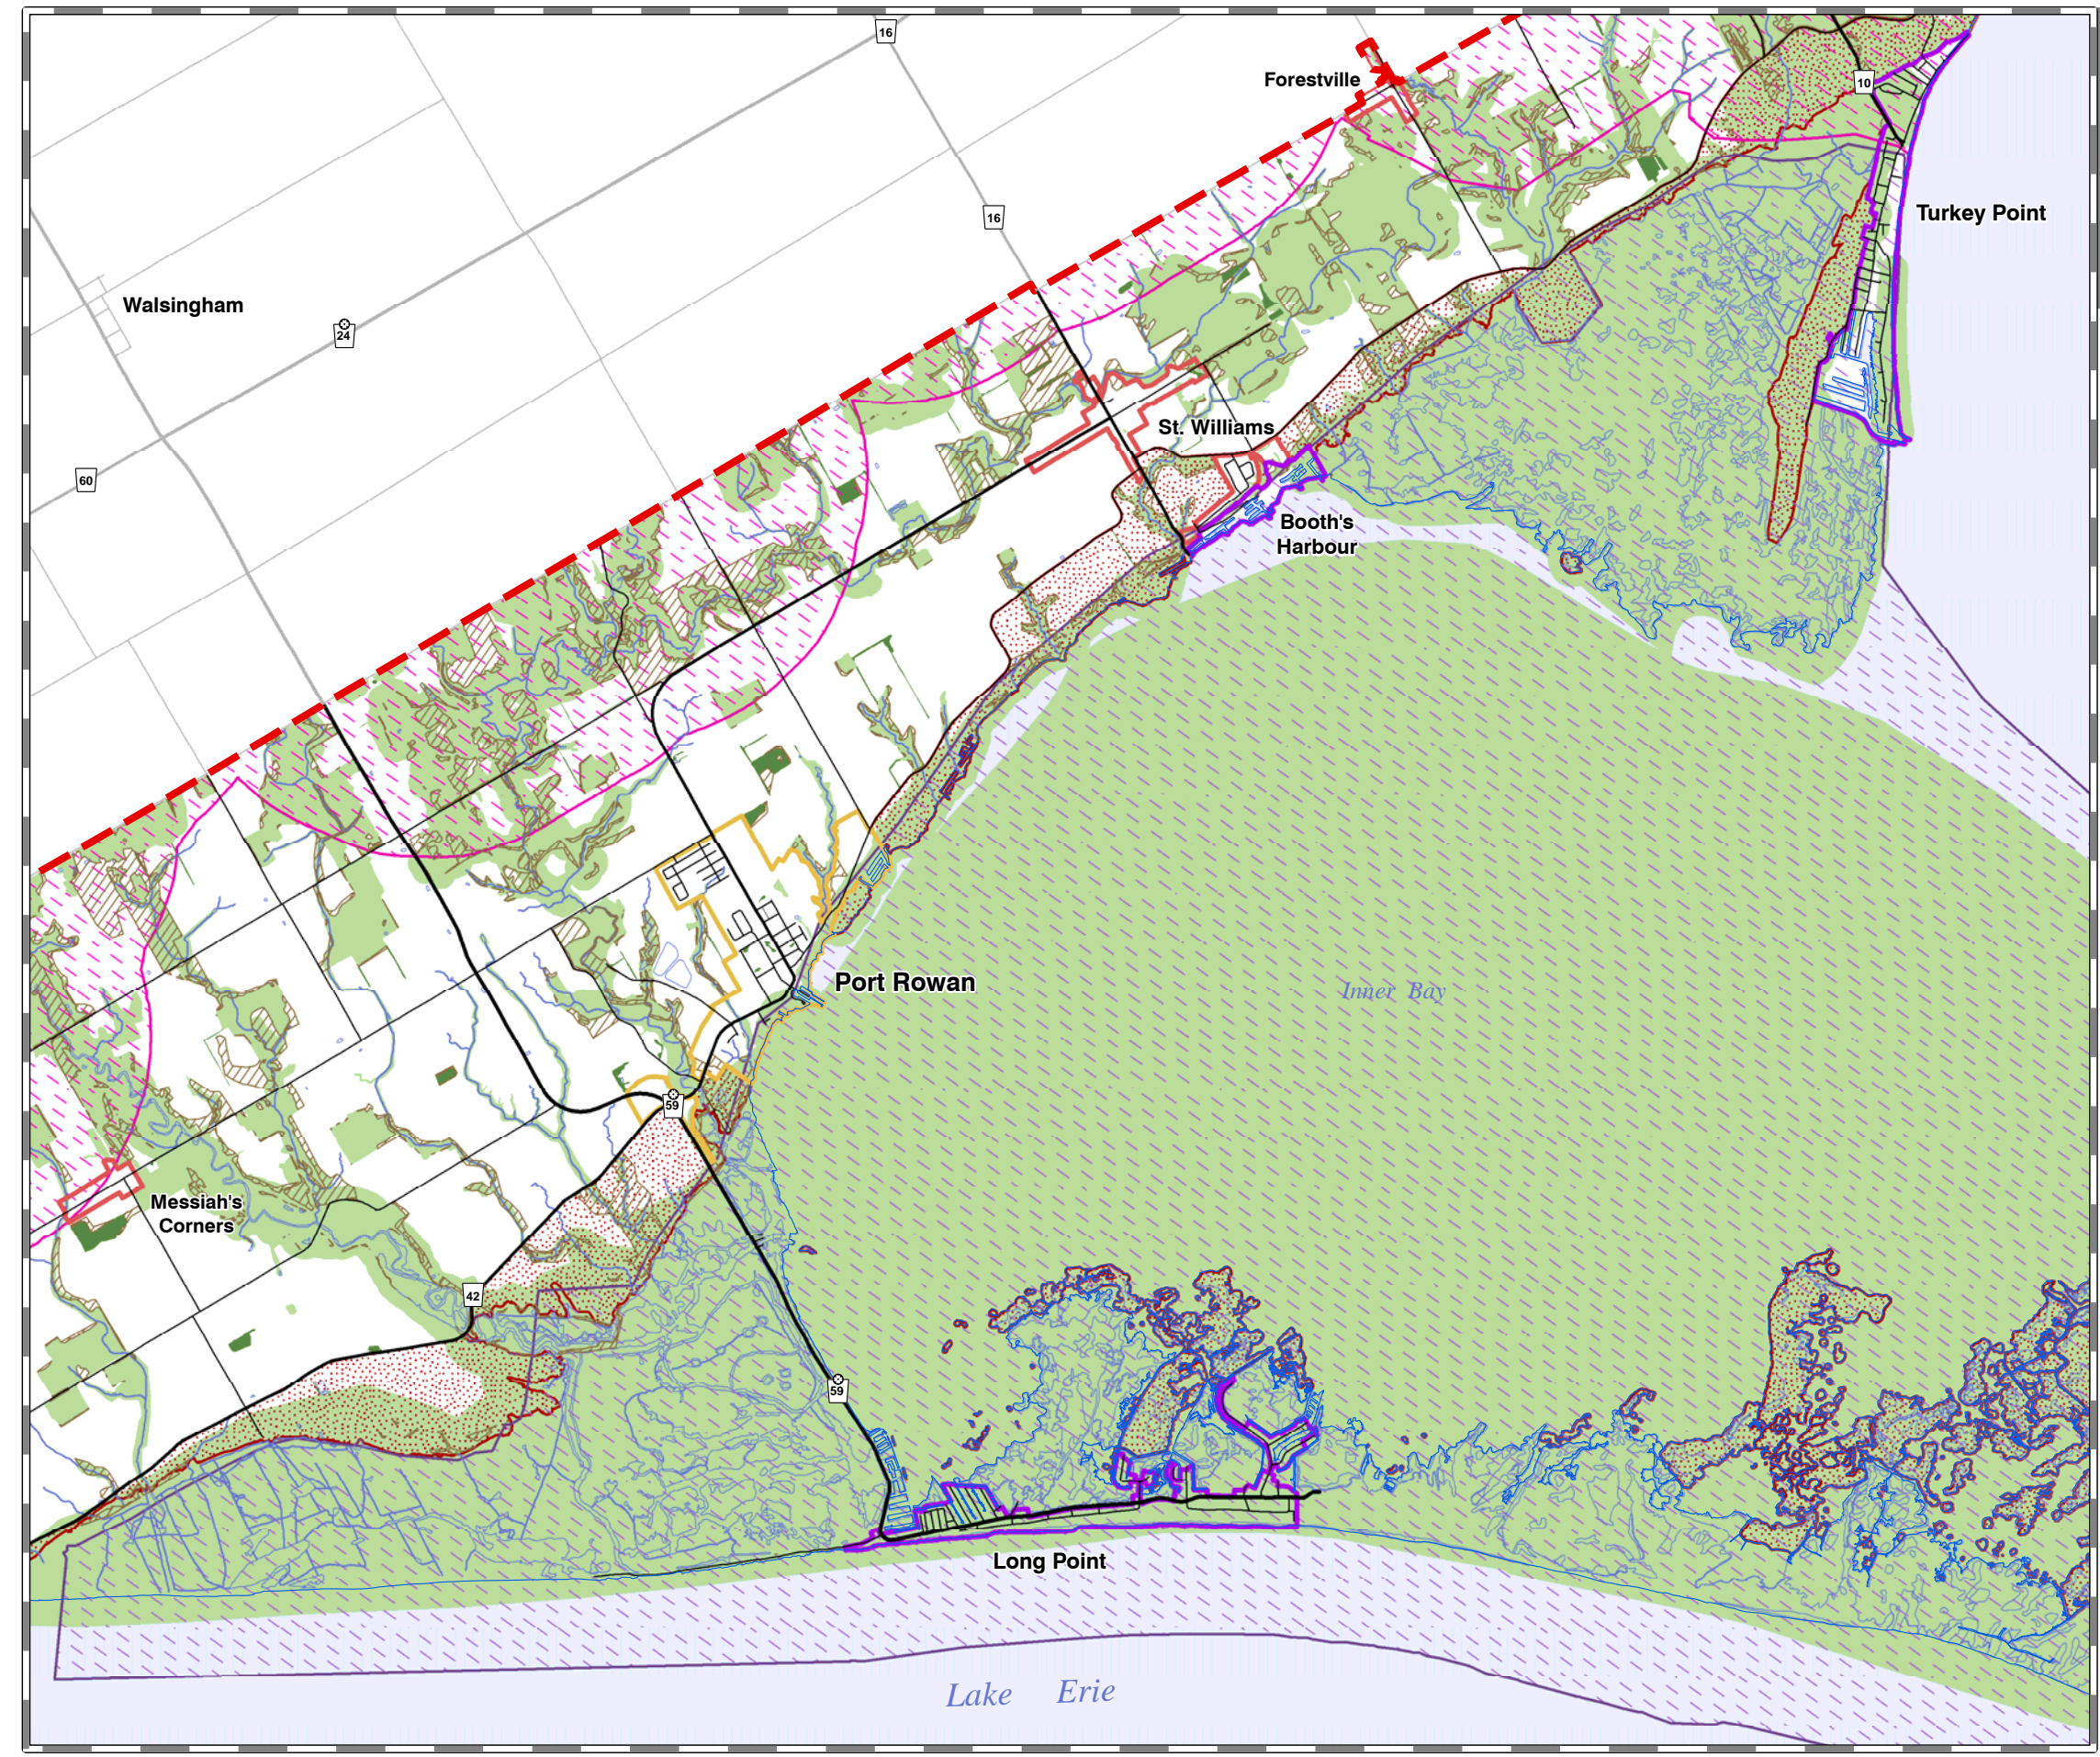

Norfolk County OFFICIAL PLAN

Lakeshore Special Policy Area Secondary Plan Appendix "C-2"

NATURAL HERITAGE SYSTEM STRATEGY

LEGEND

- Lakeshore Special Policy Area Boundary - - -
- Urban Area Boundary
- Hamlet Area Boundary
- Resort Area Boundary

NATURAL HERITAGE SYSTEM

- Natural Heritage Features & Hazard Land Designation Identified by the Official Plan

NATURAL HERITAGE SYSTEM STUDY AREAS

- Unevaluated Small Forest Patches Study Areas
- Upland Grassland Habitat Study Areas
- Stopover Habitat Study Areas
- Important Bird Study Areas Long Point Peninsula and Marshes
- Important Bird Study Areas Norfolk Forest Complex

Important Bird Study Areas Source: Bird Studies Canada

This schedule was compiled and produced by Norfolk County Planning and Economic Development Department.
Revision Date: June 18, 2009