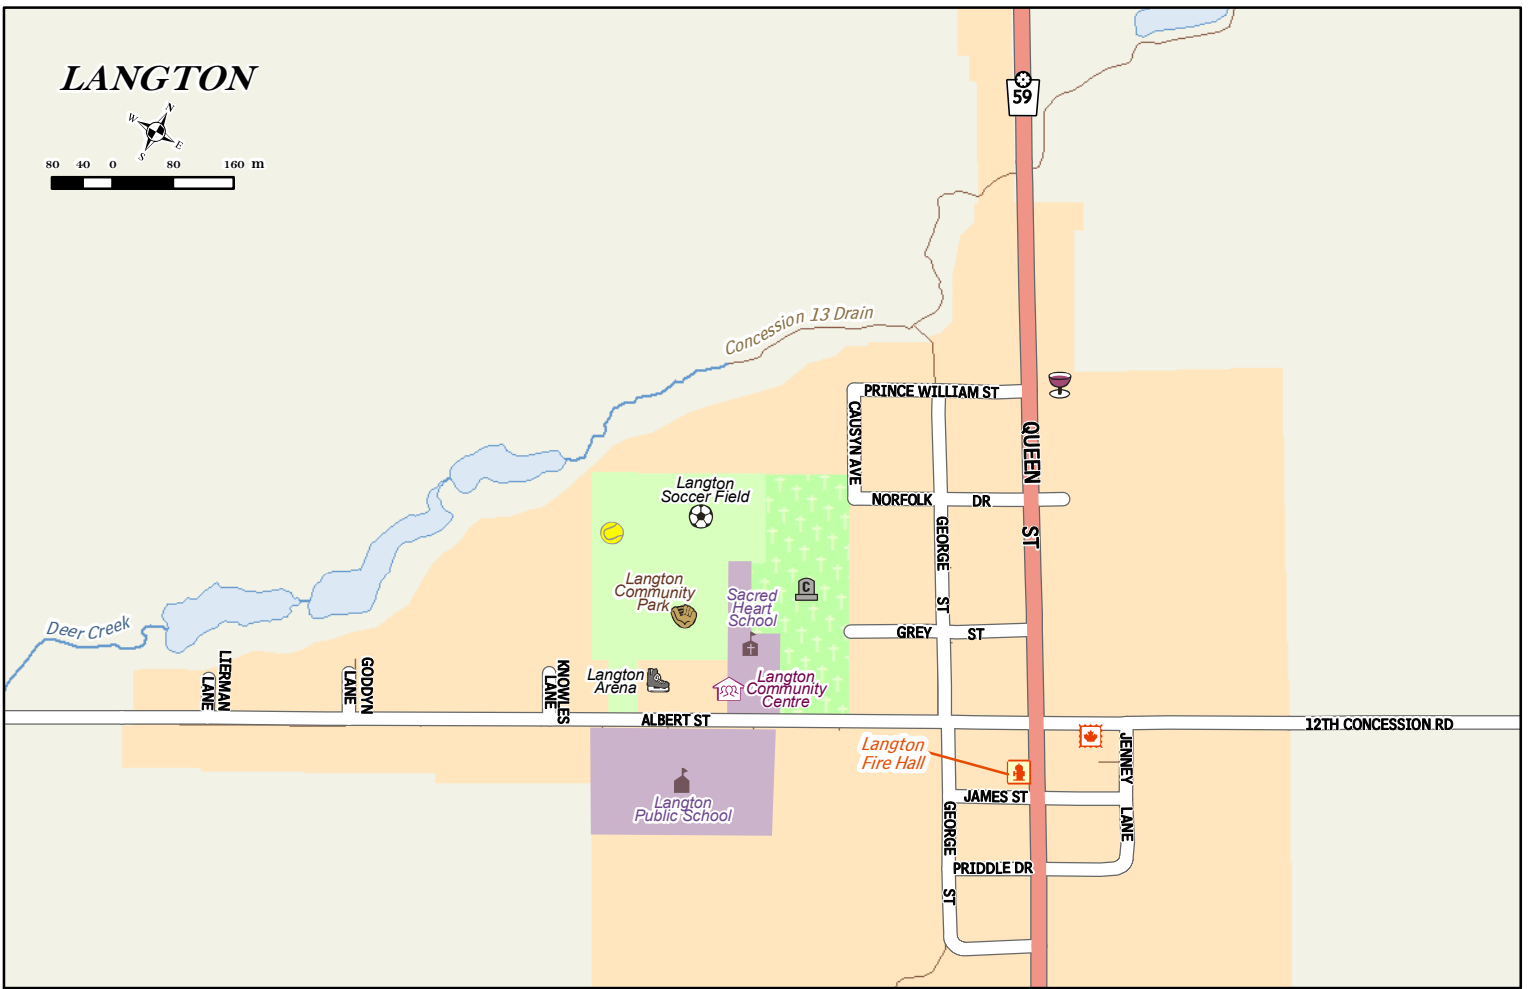

80 40 0 80 160 m

LYNEDOCH

80 40 0 80 160 m

PINEGROVE

80 40 0 80 160 m

LANGTON

WALSINGHAM

ST. WILLIAMS & BOOTH'S HARBOUR

Inner Bay
(Lake Erie)

LONG POINT

*Inner Bay
(Lake Erie)*

Lake Erie

TURKEY POINT

Long Point Bay
(Lake Erie)

VAUGHAN SURVEY

Places of Interest