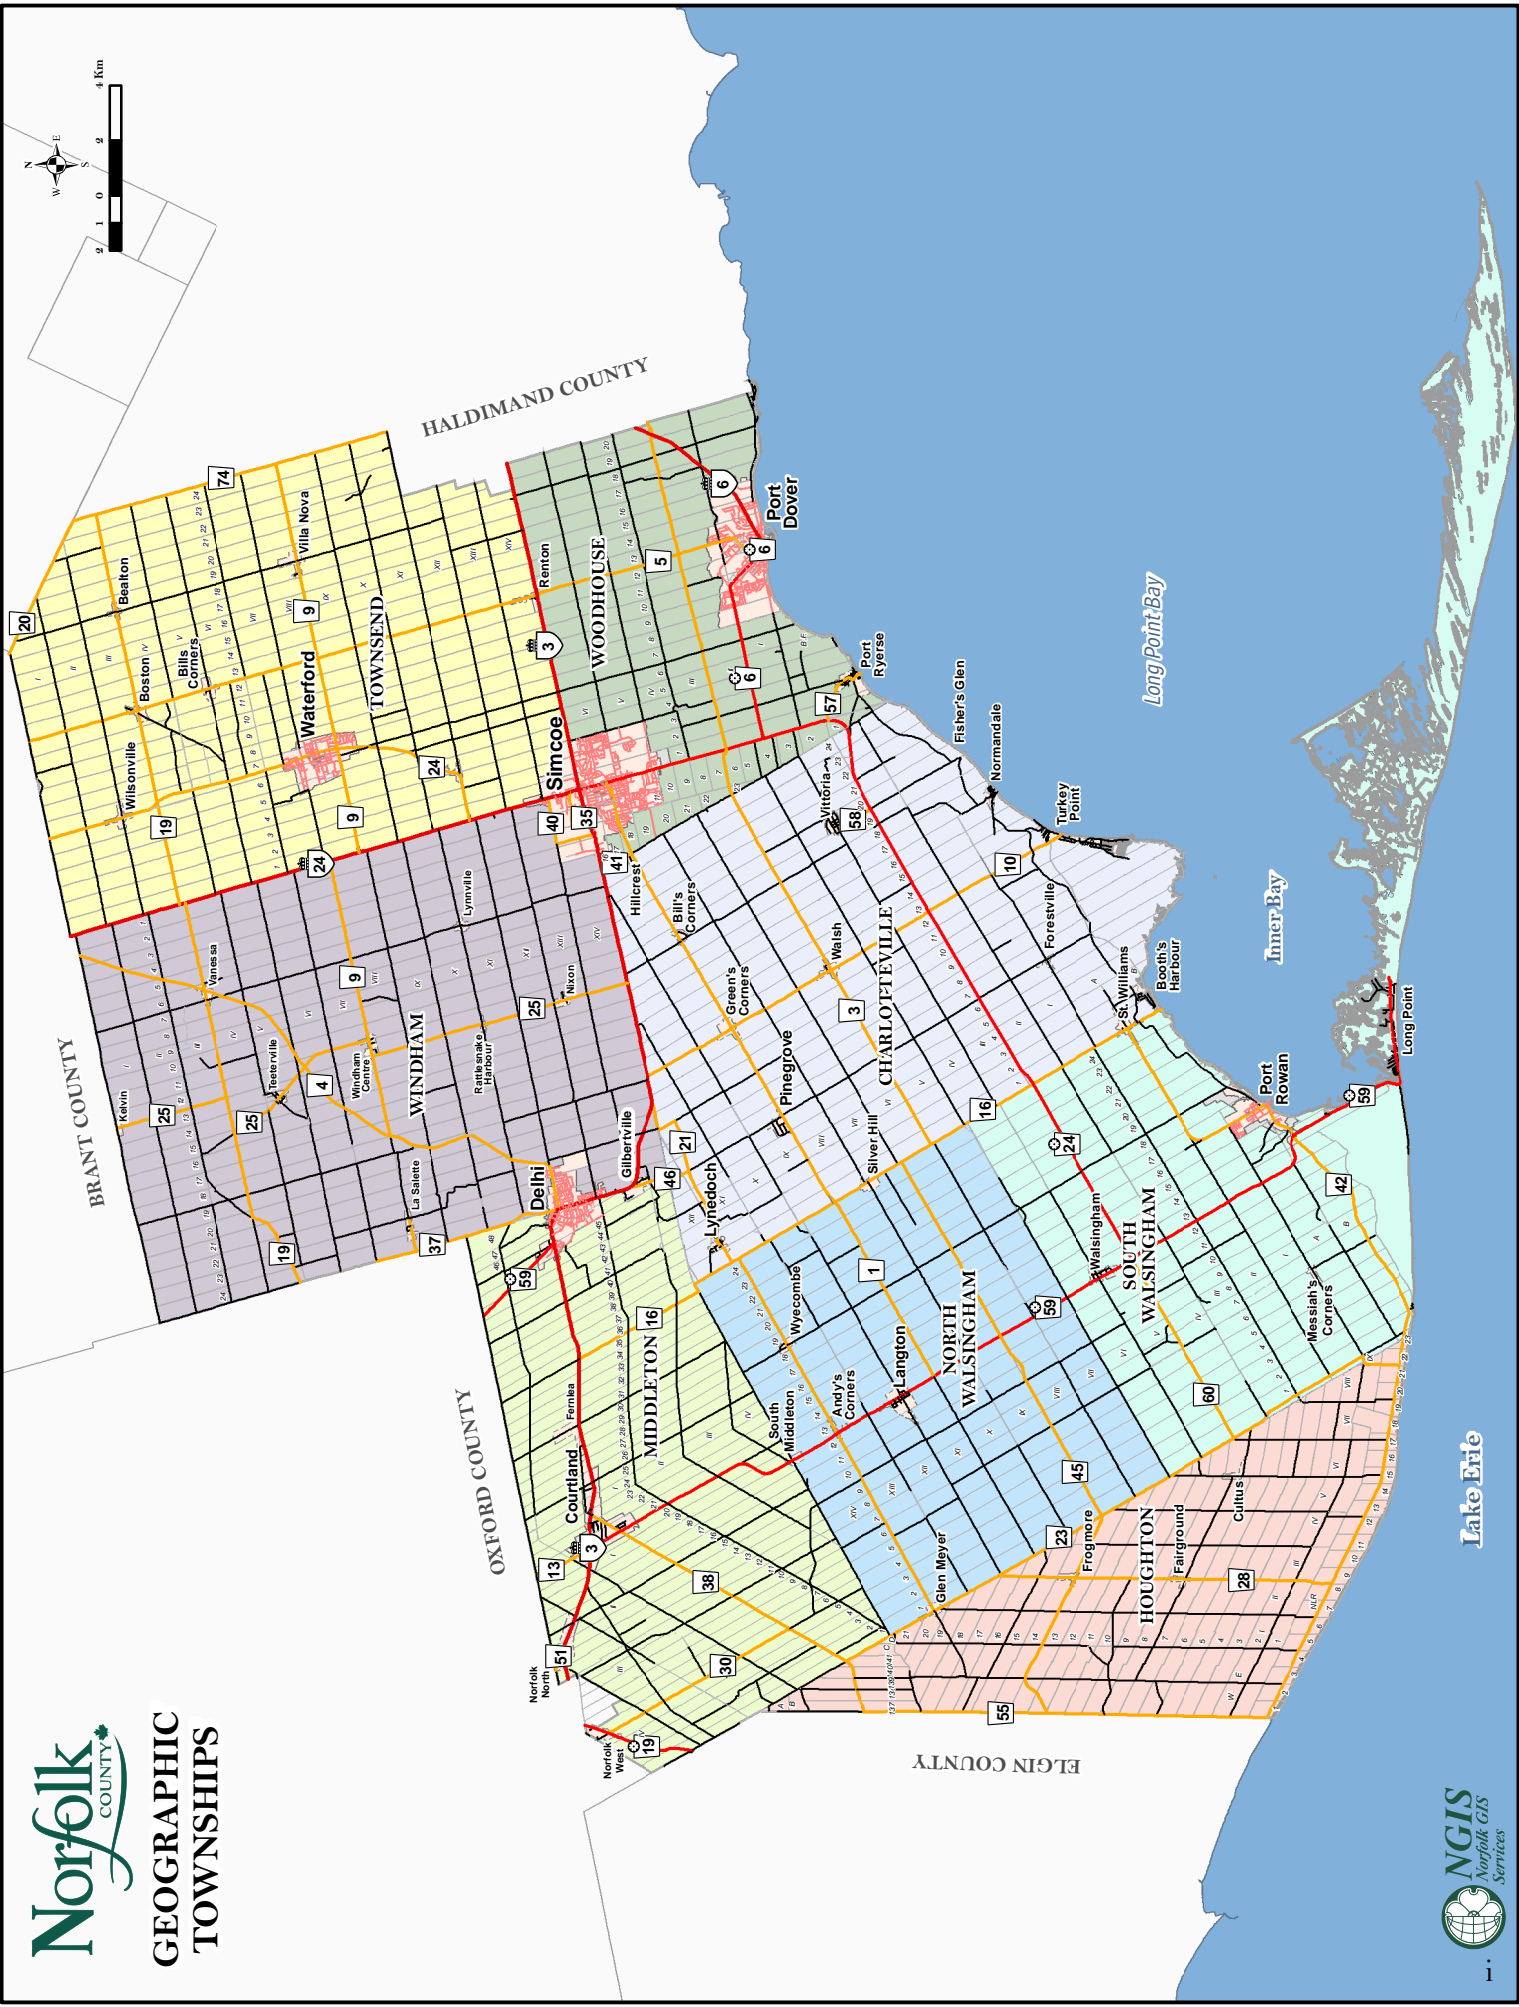

Data Sources:

Norfolk County
Ontario Ministry of Natural Resources.

Version 11, 2022

TABLE OF CONTENTS

Geographic Township	i
County Office Locations	ii
Legend	iii
County Map North West	1
County Map South West	2
County Map North East	3
County Map South East	4
Simcoe	5-6
Port Dover	7-8
Delhi	9
Waterford	10
Port Rowan	11
Courtland	12
Windham Centre	13
Teeterville	13
Nixon	13
La Salette	14
Gilbertville	14
Bloomsburg	15
Boston	15
Bills Corners (Townsend)	15
Villa Nova	15
Norfolk West	16
Norfolk North	16
Lynedoch	17
Pinegrove	17
Hillcrest	18
Bill's Corners (Charlotteville)	18
Renton	18
Walsh	18
Langton	19
Walsingham	19
Vittoria	20
Fernlea	20
Fisher's Glen	20
Normandale	21
Port Ryerse	21
St. Williams & Booth's Harbour	22
Long Point	23-24
Turkey Point	25
Vaughan Survey	25
Places of Interest	26-29
Norfolk County Street Index	30-52
Know Your Civic Address	53
Ward Map	54
Mayor & Councillors Contact Information	55-56
Norfolk County Statistics	57