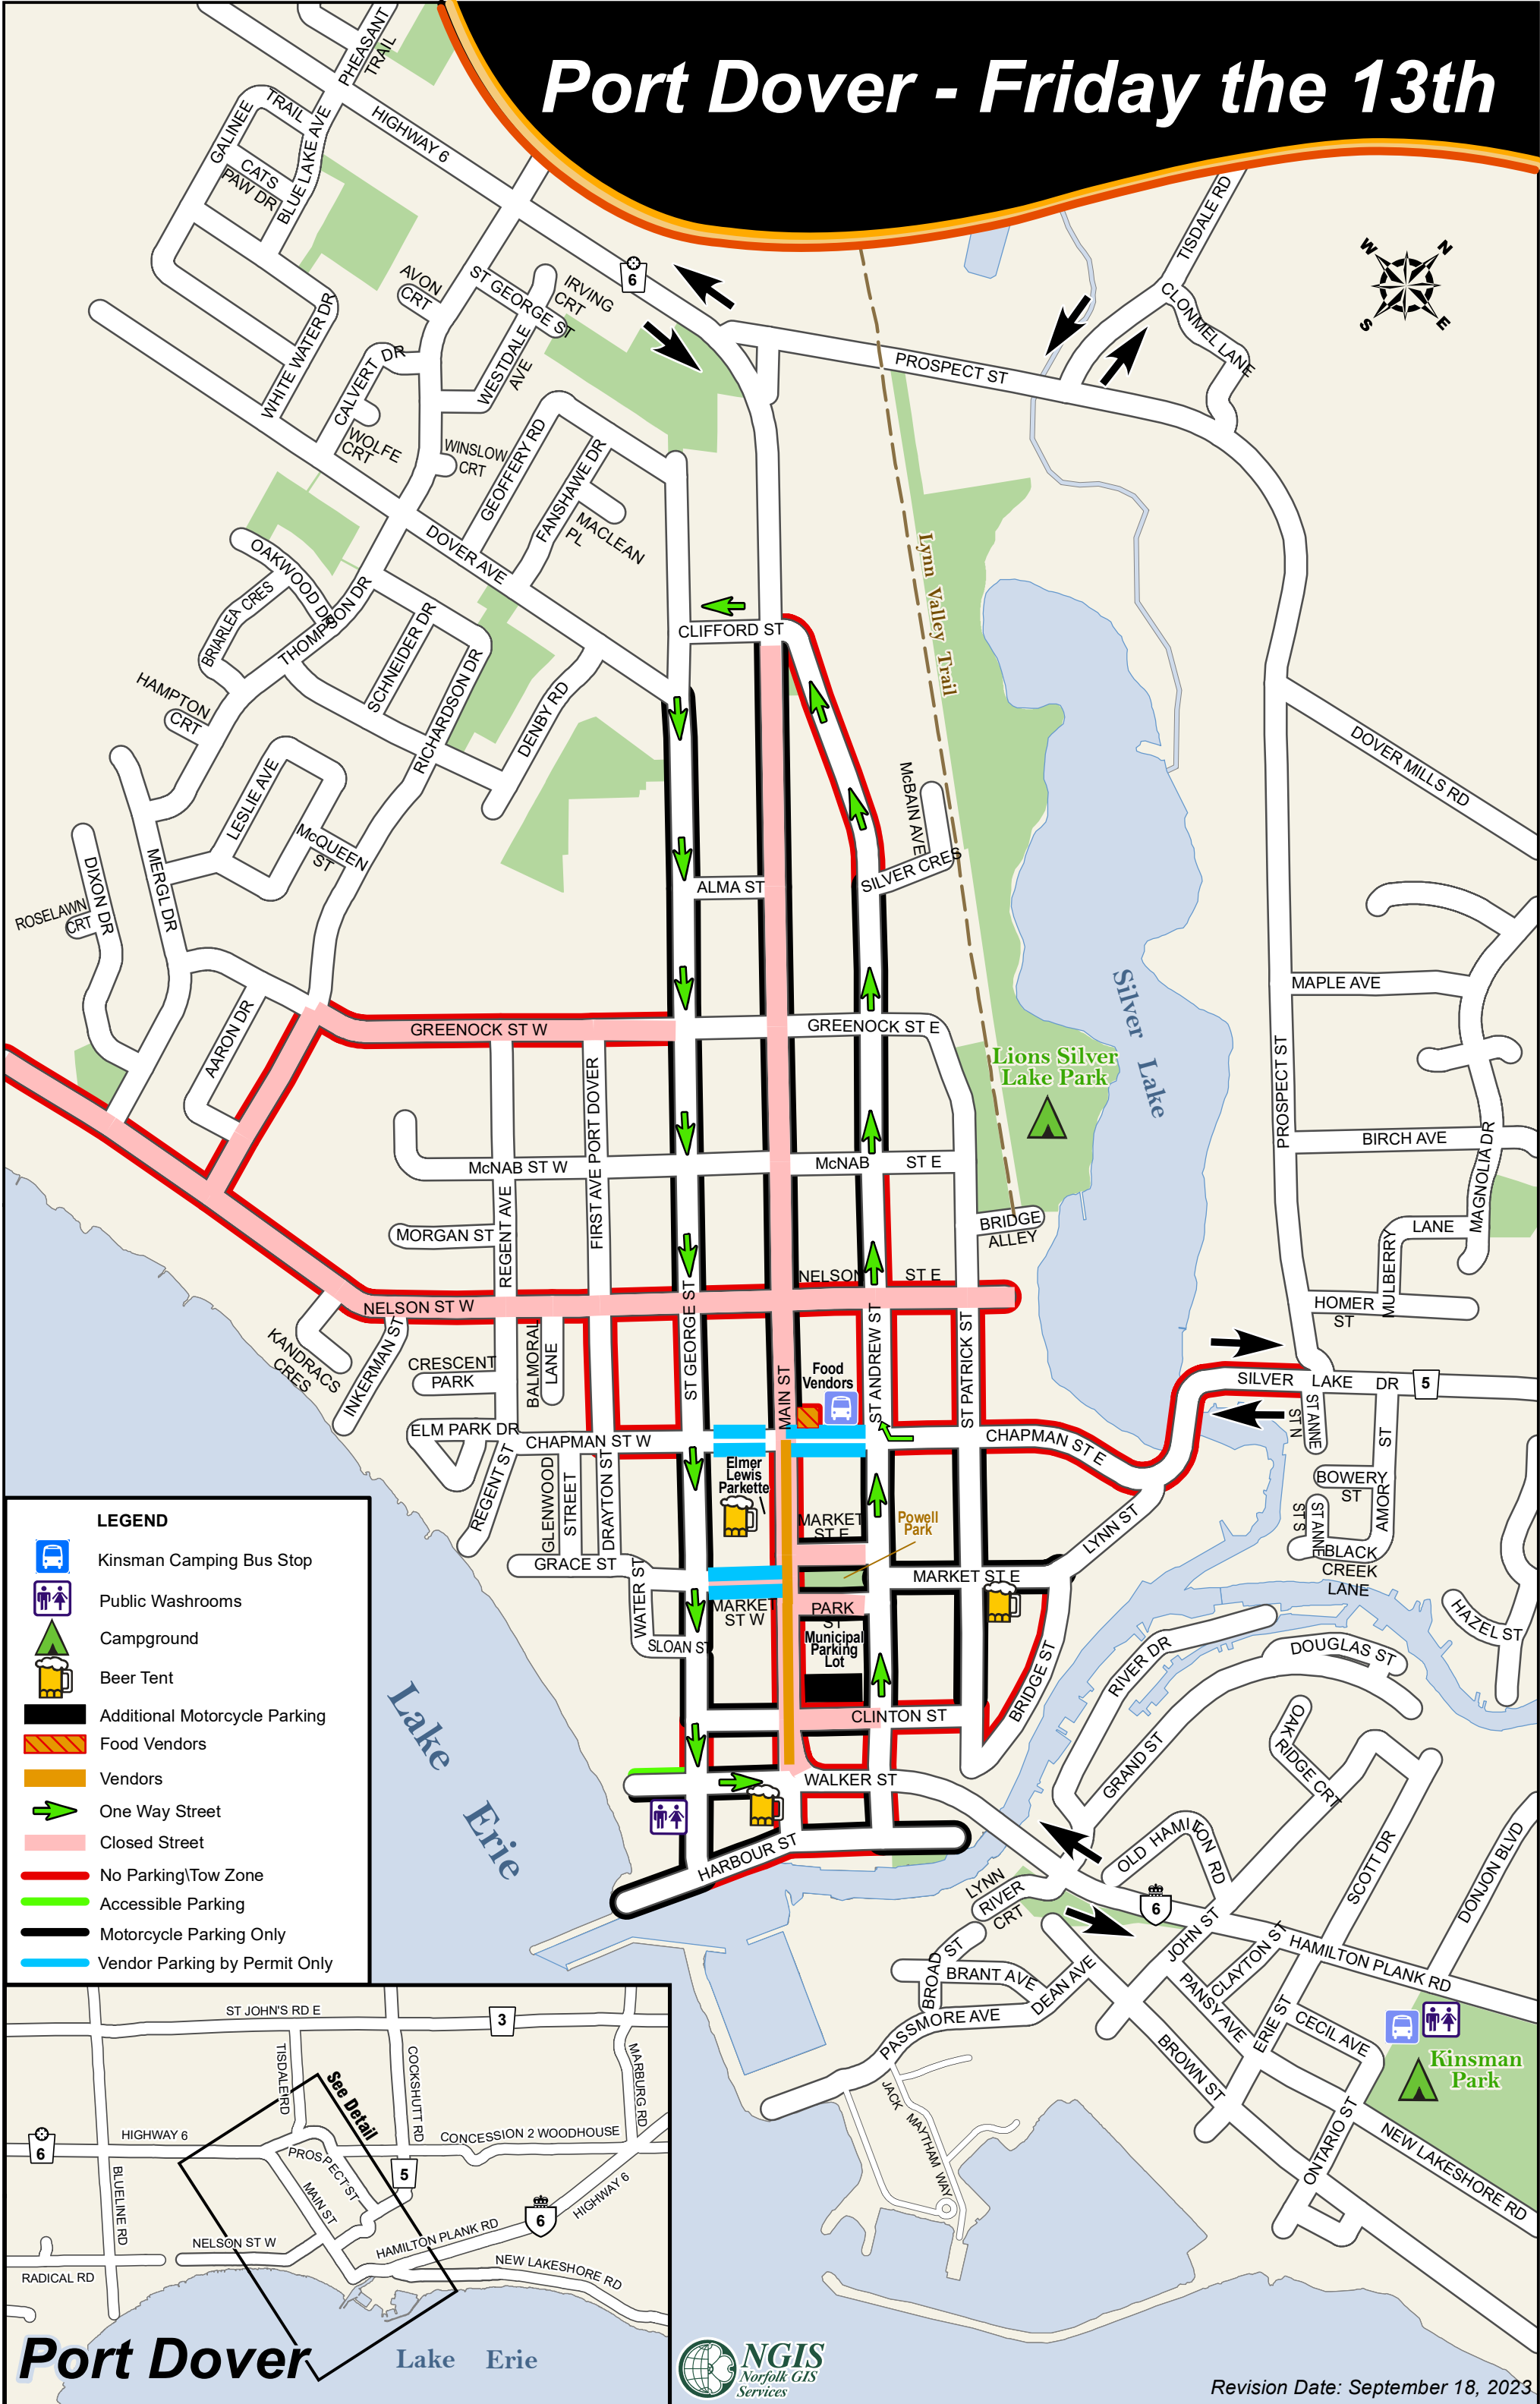

Port Dover - Friday the 13th

LEGEND

- Kinsman Camping Bus Stop
- Public Washrooms
- Campground
- Beer Tent
- Additional Motorcycle Parking
- Food Vendors
- Vendors
- One Way Street
- Closed Street
- No Parking/Tow Zone
- Accessible Parking
- Motorcycle Parking Only
- Vendor Parking by Permit Only